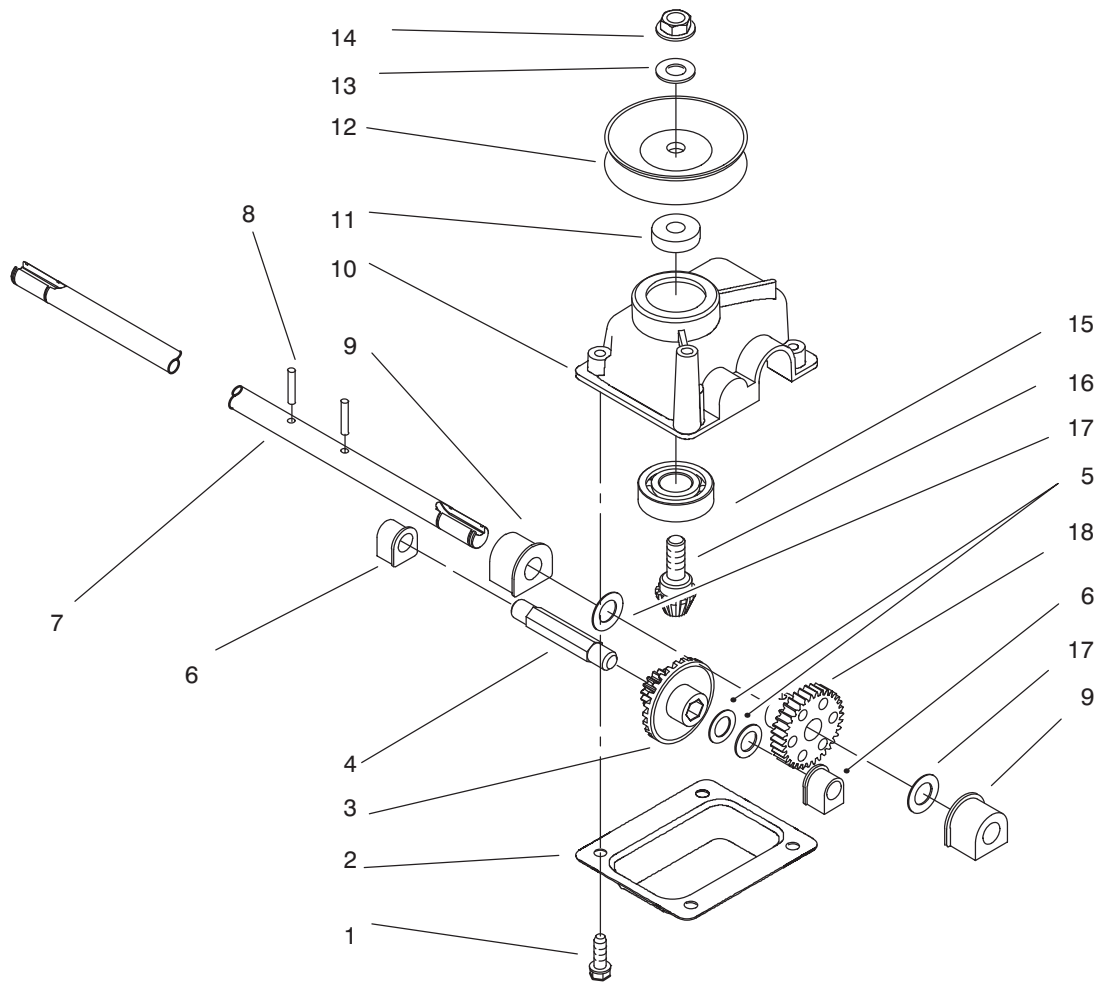

C-1292

GEAR CASE ASSEMBLY (Model No. 10304)

Ref. No.	Part No.	Description	No. Used	Ref. No.	Part No.	Description	No. Used
1	32144-4	Screw - Taptite	4	10	92-7727	Gearcase	1
2	614668	Cover - Gear Case	1	11	62-6660	Spacer	1
3	55-3760	Pinion - 15 Tooth	1	12	614669	Pulley - Half	2
4	614696	Shaft - Intermediate	1	13	3256-24	Washer	1
5	36-4791	Washer	2	14	3296-5	Nut	1
6	60-8750	Bushing	2	15	38-7820	Bearing - Ball	1
7	93-0239	Shaft - Output	1	16	60-8890	Gear - Bevel Pinion	1
8	3285-19	Pin - Groove	2	17	36-4780	Washer - Thrust	2
9	60-8850	Bushing - Output	2	18	614596	Gear 34 Tooth	1