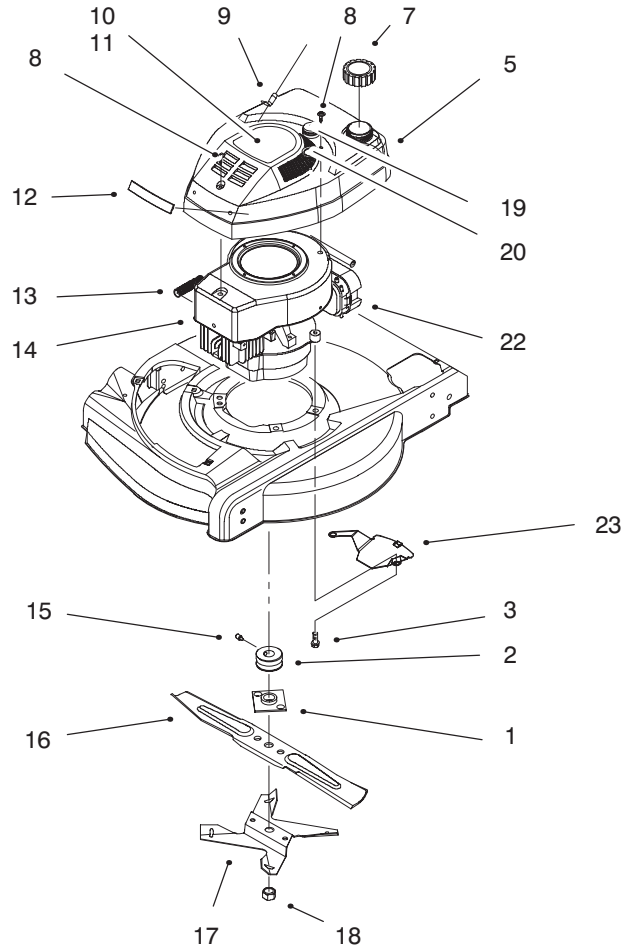

C-2498A

ENGINE ASSEMBLY

Ref. No.	Part No.	Description	No. Used	Ref. No.	Part No.	Description	No. Used
1	677525	Plate & Collar Assembly	1	13	93-4306	Spring - Compression	1
2	92-6542	Pulley - Engine (Model No. 10304 Only)	1	14		Engine Assembly	1
3	95-1726	Screw - Engine	3	15	613227	Screw - Set (Model No. 10304 Only)	1
5	92-6380	Tank & Shroud Assembly	1	16	612543	Blade - 21"	1
7	93-3660	Fuel/Oil Cap Assembly	1	17	92-1630	Fan - Mulching	1
8	93-4302	Screw - Sems	3	18	603164	Nut - Blade	1
9	92-1701	Rope - Stop	1	19	66-7460	Bulb - Primer	1
10	93-0295	Decal - Recoil (Model No. 10227 Only)	1	20	44-2750	Body - Primer	1
11	93-0294	Decal - Recoil (Model No. 10304 Only)	1	22	612782	Line - Gas	1
12	92-8615	Applique - Shroud	1	23	93-4196	Shield - Grass (Model No. 10304 Only)	1