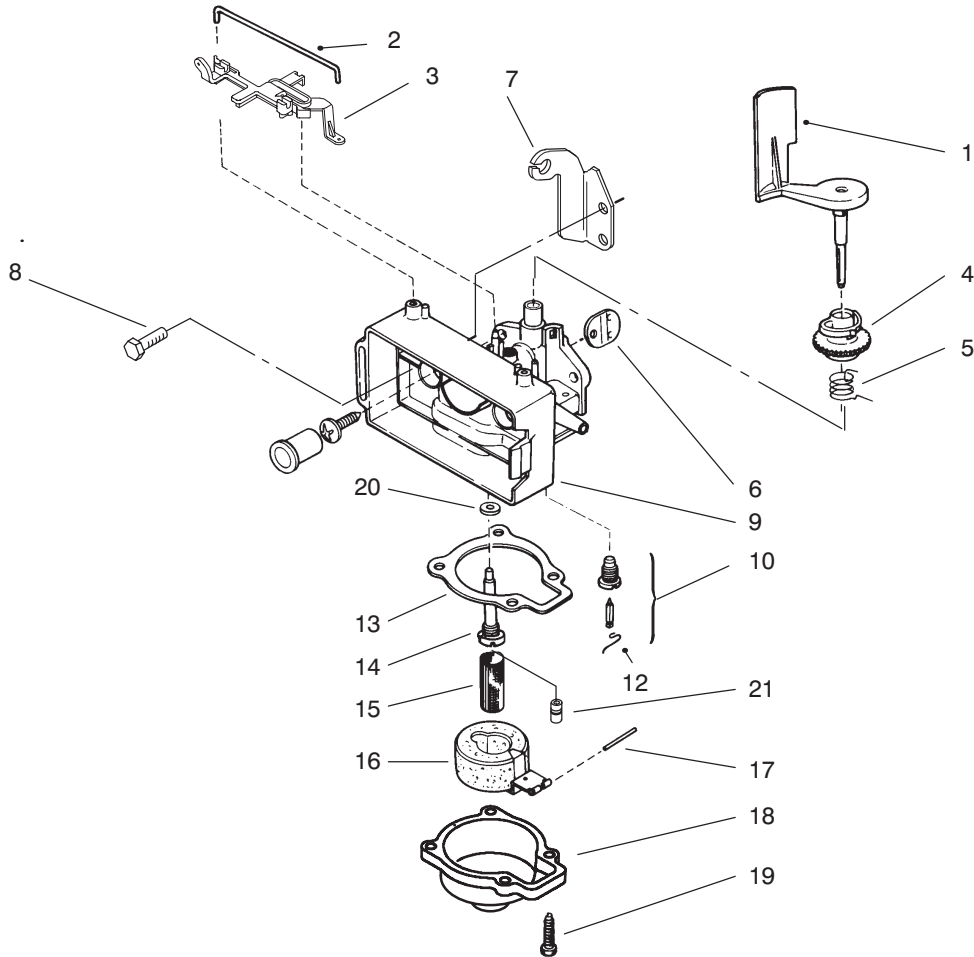

*Not Illustrated

C-1295A

ENGINE ASSEMBLY (Continued)

Ref. No.	Part No.	Description	No. Used
1	681737	Set – Ring	1
3	92-4923	Piston & Ring Set	1
*	92-4925	Piston & Connecting Rod (Incl. Ref. #1-8, 12, & 13)	1
4	606608	Pin – Wrist	1
5	303712	Ring – Retaining	2
6	92-4921	Connecting Rod Assembly (Incl. Ref. #6-8, 12, & 13)	1
7	92-4927	Bearing	1
8	677982	Liner – Split (Set of 2)	1
9	94-5713	Crankshaft	1
10	681830	Bearing – Upper Main	1
11	611396	Seal – Oil	2
12	683911	Bearing – Needle	1

Ref. No.	Part No.	Description	No. Used
13	611393	Screw – Hex. Hd.	2
14	614636	Screw – Torx. Washer Hd.	3
16	602588	Reed – Carburetor	1
17	602587	Reed – Backup Plate	1
18	612872	Screw	2
19	681831	Bearing – Needle	1
20	609629	Dowel	1
21	609123	Plug – Core	4
22	252-76	Bearing – Thrust	1
23	252-80	Washer – Thrust	1
*	684725	Cylinder & Crankcase Ass'y (Incl. Ref. #14, 16-18 & 20-21)	1
*	610372	Sealer	1

*Not Illustrated

C-1309

RECOIL STARTER ASSEMBLY

Ref. No.	Part No.	Description	No. Used
1	93-4304	Housing Assembly	1
2	93-4305	Rope - Starter	1
3	92-4929	Pulley Assembly	1
4	92-4930	Spring - Dog	2
5	92-4931	Dog	2

Ref. No.	Part No.	Description	No. Used
6	92-9692	Retainer	1
7	92-4933	Screw	1
8	92-4934	Spring	1
9	92-4935	Spring Keeper Assembly	1

C-2130A

CARBURETOR ASSEMBLY

Ref. No.	Part No.	Description	No. Used	Ref. No.	Part No.	Description	No. Used
1	92-6376	Air Vane & Shaft	1	12	603145	Spring	1
2	610165	Retainer - Speed Control	1	13	602850	Gasket	1
3	93-1225	Lever - Speed Adjust	1	14	92-6371	Nozzle	1
4	610834	Collar - Air Vane	1	15	611071	Filter - Fuel	1
5	92-4944	Spring - Governor	1	16	678113	Float & Arm Assembly	1
6	92-6373	Disc - Throttle	1	17	92-6389	Pin	1
7	92-4949	Bracket - Throttle Control	1	18	92-9691	Float Chamber	1
8	613269	Screw	2	19	608850	Screw	4
9	93-4324	Carburetor Body	1	20	612383	Washer	1
10	92-9697	Kit - Float Valve, Body & Seat (Incl. Ref. #12)	1	21	92-6370	Main Jet	1
				*	92-6385	Jet - High Altitude	1
				*	93-4331	Carburetor Assembly	1