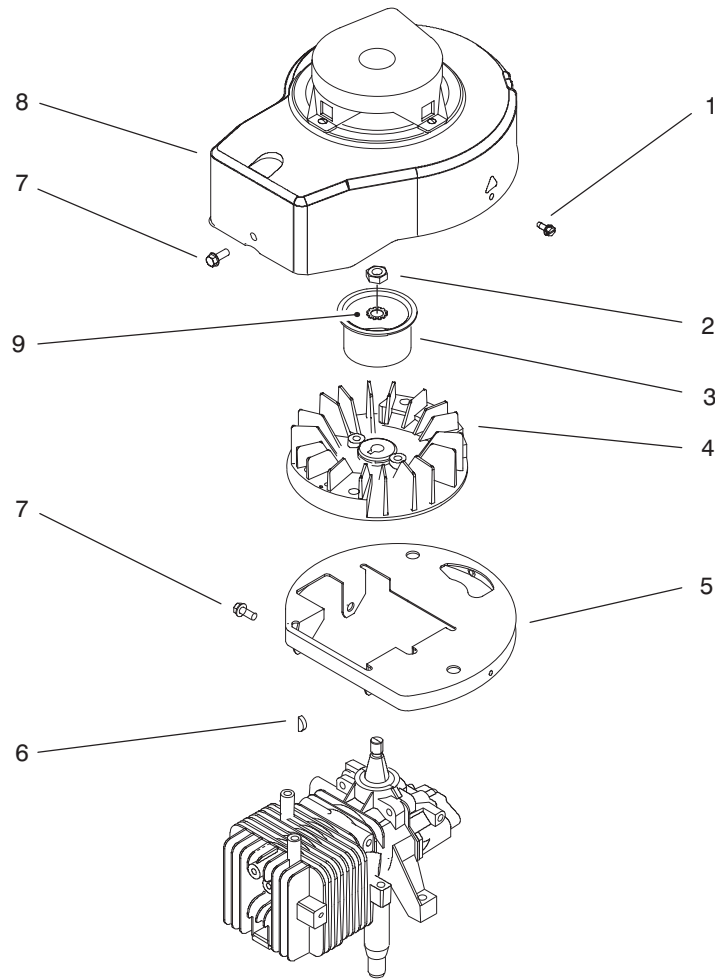

*Not Illustrated

C-2498A

ENGINE ASSEMBLY

Ref. No.	Part No.	Description	No. Used	Ref. No.	Part No.	Description	No. Used
1	677525	Plate & Collar Assembly	1	13	93-4306	Spring - Compression	1
2	92-6542	Pulley - Engine (Model No. 10304 Only)	1	14		Engine Assembly	1
3	95-1726	Screw - Engine	3	15	613227	Screw - Set (Model No. 10304 Only)	1
5	92-6380	Tank & Shroud Assembly	1	16	612543	Blade - 21"	1
7	93-3660	Fuel/Oil Cap Assembly	1	17	92-1630	Fan - Mulching	1
8	93-4302	Screw - Sems	3	18	603164	Nut - Blade	1
9	92-1701	Rope - Stop	1	19	66-7460	Bulb - Primer	1
10	93-0295	Decal - Recoil (Model No. 10227 Only)	1	20	44-2750	Body - Primer	1
11	93-0294	Decal - Recoil (Model No. 10304 Only)	1	22	612782	Line - Gas	1
12	92-8615	Applique - Shroud	1	23	93-4196	Shield - Grass (Model No. 10304 Only)	1

C-2499

HANDLE ASSEMBLY

Ref. No.	Part No.	Description	No. Used
2	614697	Screw – Handle	2
3	614243	Knob	2
4	3296-73	Nut – Lock	2
5	321-48	Screw – Hex Hd. Cap (Model No. 10227 Only)	1
5	321-49	Screw – Hex Hd. Cap (Model No. 10304 Only)	1
6	92-7729	Anchor – Cable Upper (Model No. 10304 Only)	1
7	92-7726	Cable – Traction (Model No. 10304 Only)	1
8	92-5412	Stop – Pivot (Model No. 10227 Only)	1
8	92-5412	Stop – Pivot (Model No. 10304 Only)	2
9	92-1001	Bail – SP Control (Model No. 10304 Only)	1

Ref. No.	Part No.	Description	No. Used
12	93-4184	Bail – Flywheel Brake	1
13	95-1713	Handle – Section Upper	1
14	612825	Handle – Starter	1
15	321-50	Screw – Hex Hd. Cap	1
16	93-7383	Guide – Rope	1
17	92-7734	Cable – Throttle 2 Cycle	1
18	92-7738	Cable – Flywheel Brake	1
19	614673	Handle Section – Lower	1
20	93-7380	Anchor – Cable SP Lower (Model No. 10304 Only)	1
21	612824	Clip – Rope Insert	1
30	92-8632	Washer (Model No. 10227 Only)	1
31	93-3653	Handle – Guard (Model No. 10227 Only)	2
31	93-3653	Handle – Guard (Model No. 10304 Only)	1