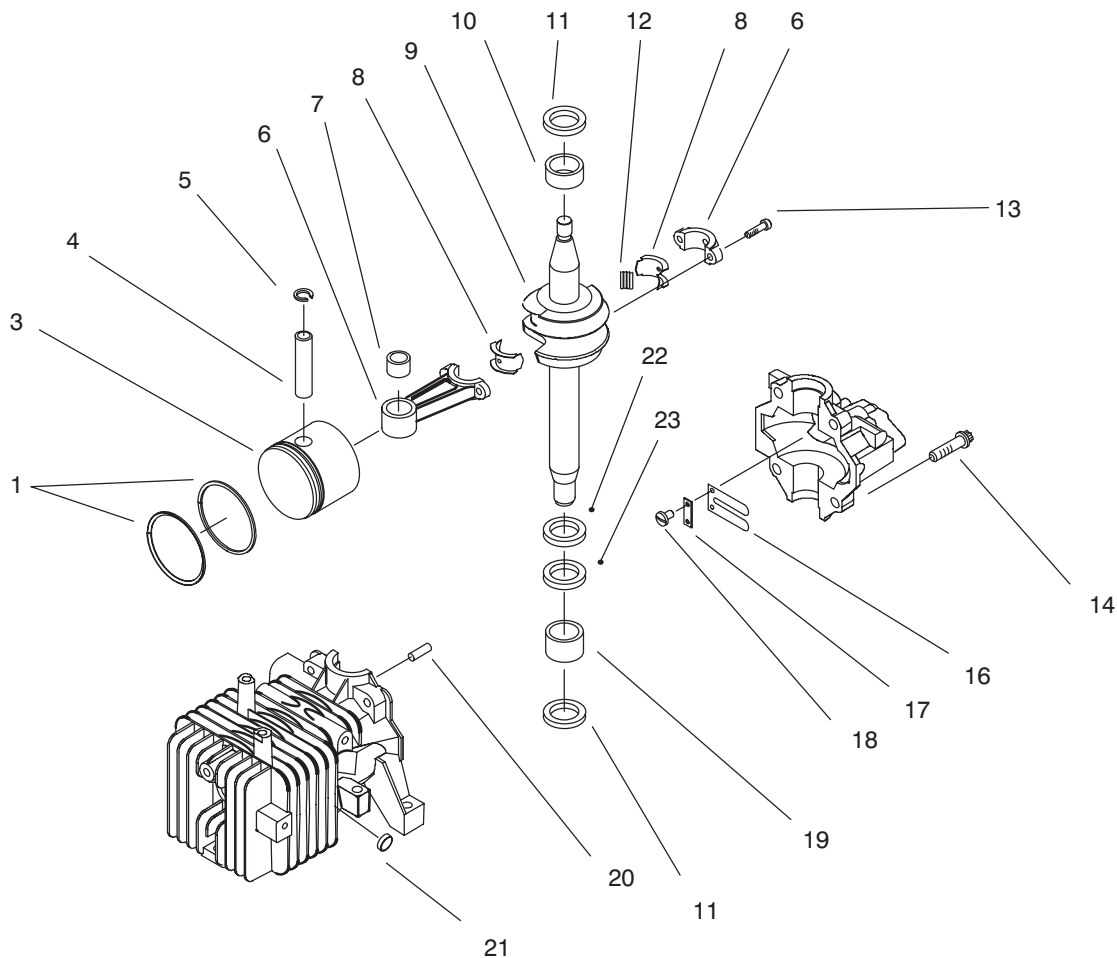

Ref. No.	Part No.	Description	No. Used
7	44-3174	Hose – Primer	1
8	93-4331	Carburetor Assembly (Incl. Ref. #9)	1
9	92-4948	Gasket – Carburetor	2
10	93-1221	Shield – Carburetor	1

C-1296A

ENGINE ASSEMBLY (Continued)

*Not Illustrated

C-1295A

ENGINE ASSEMBLY (Continued)

Ref. No.	Part No.	Description	No. Used
1	681737	Set – Ring	1
3	92-4923	Piston & Ring Set	1
*	92-4925	Piston & Connecting Rod (Incl. Ref. #1-8, 12, & 13)	1
4	606608	Pin – Wrist	1
5	303712	Ring – Retaining	2
6	92-4921	Connecting Rod Assembly (Incl. Ref. #6-8, 12, & 13)	1
7	92-4927	Bearing	1
8	677982	Liner – Split (Set of 2)	1
9	94-5713	Crankshaft	1
10	681830	Bearing – Upper Main	1
11	611396	Seal – Oil	2
12	683911	Bearing – Needle	1