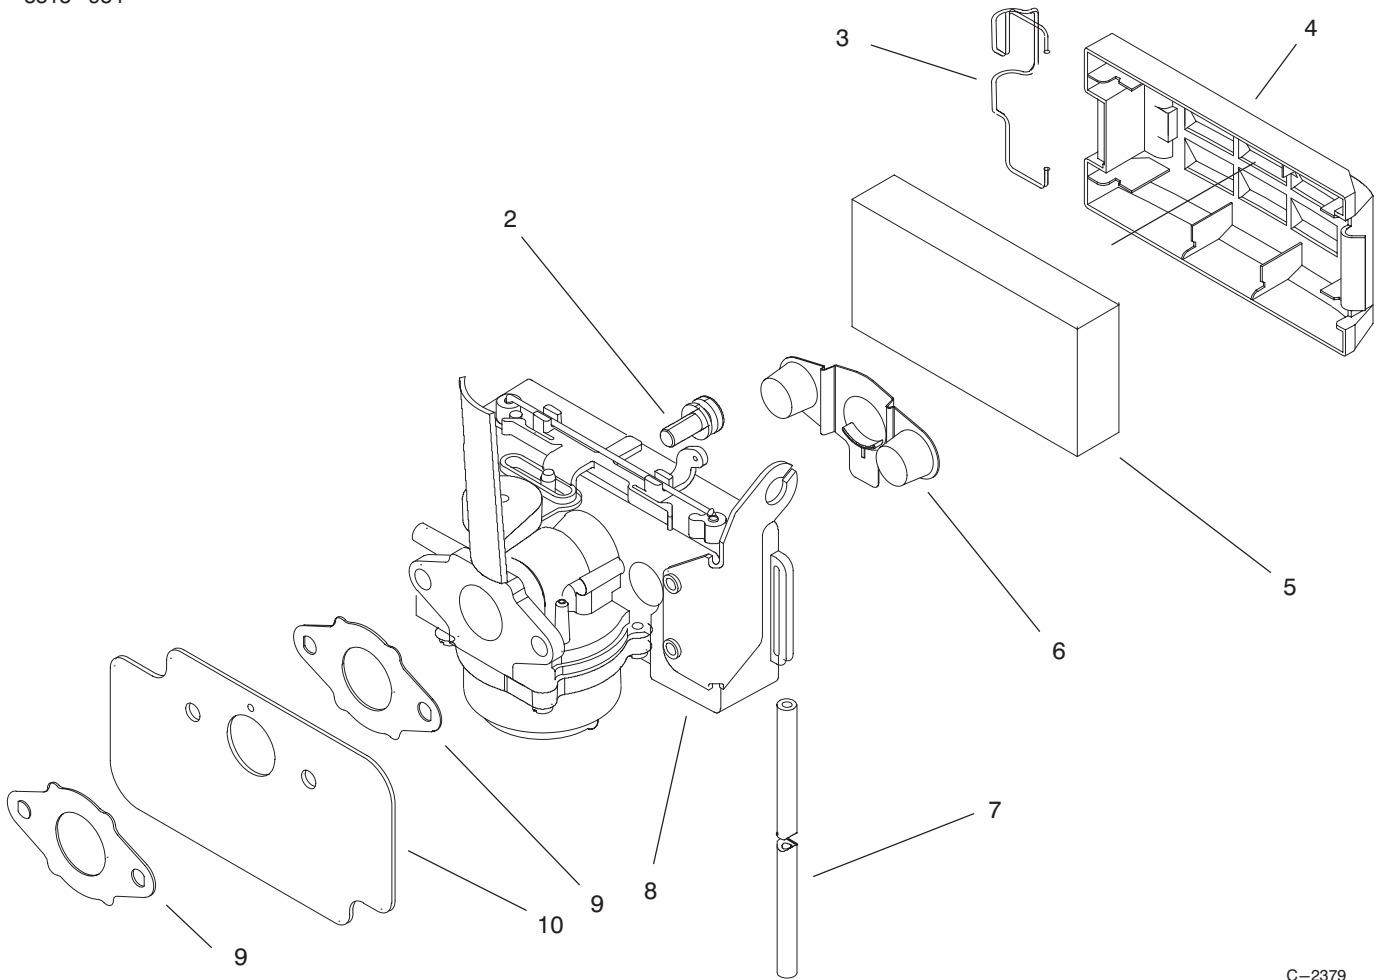

C-2379

ENGINE ASSEMBLY (Continued)

Ref. No.	Part No.	Description	No. Used
2	609482	Screw	2
3	610383	Retainer – Filter	1
4	93-1231	Cover – Air Cleaner	1
5	609493	Element – Filter Air	1
6	93-4320	Shield – Fuel	1

Ref. No.	Part No.	Description	No. Used
7	44-3174	Hose – Primer	1
8	93-4331	Carburetor Assembly (Incl. Ref. #9)	1
9	92-4948	Gasket – Carburetor	2
10	93-1221	Shield – Carburetor	1