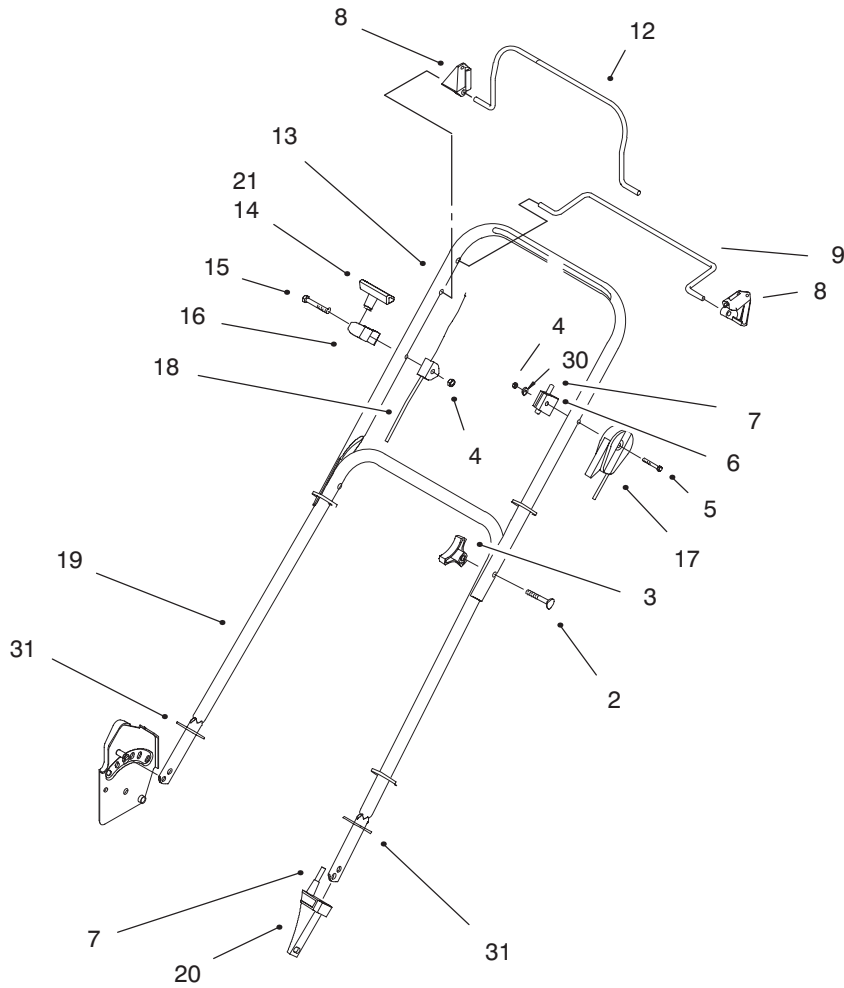

IDENTIFICATION AND ORDERING

MODEL AND SERIAL NUMBERS

The Product two identification numbers; a model number and a serial number. The two numbers are stamped on a plate mounted on the deck. In any correspondence concerning the Product, supply model and serial numbers to assure that correct information and replacement parts are obtained.

C-2497

REAR AXLE ASSEMBLY (MODEL NO. 10304)

Ref. No.	Part No.	Description	No. Used
1	92-1057	Bolt - Shoulder	2
2	92-1042	Wheel & Tire Ass'y 8"	2
3	65-2720	Ring - Retaining	4
4	65-4740	Washer - Thrust Keyed	4
5	66-6050	Key - Rocking L.H.	1
*	66-6040	Key - Rocking R.H.	1
7	65-4710	Ring - Friction	2
8	92-7746	Height Adj. Arm - Rear	2
9	614447	Spacer - Axle Shaft	2
10	93-7381	V-Belt	1

Ref. No.	Part No.	Description	No. Used
11	32144-85	Screw - Hex Hd.	2
12	92-1004	Spring Arm Ass'y	2
13	610358	Nut - Lock	2
14	65-4730	Washer - Thrust	2
15	65-4760	Washer	2
16	65-4750	Gear - Pinion	2
17	65-4720	Spring - Compression	2
18	94-1609	Cover - Wheel	2
19	614426	Washer - Stepped	2

*Not Illustrated

C-2498A

ENGINE ASSEMBLY

Ref. No.	Part No.	Description	No. Used	Ref. No.	Part No.	Description	No. Used
1	677525	Plate & Collar Assembly	1	13	93-4306	Spring - Compression	1
2	92-6542	Pulley - Engine (Model No. 10304 Only)	1	14		Engine Assembly	1
3	95-1726	Screw - Engine	3	15	613227	Screw - Set (Model No. 10304 Only)	1
5	92-6380	Tank & Shroud Assembly	1	16	612543	Blade - 21"	1
7	93-3660	Fuel/Oil Cap Assembly	1	17	92-1630	Fan - Mulching	1
8	93-4302	Screw - Sems	3	18	603164	Nut - Blade	1
9	92-1701	Rope - Stop	1	19	66-7460	Bulb - Primer	1
10	93-0295	Decal - Recoil (Model No. 10227 Only)	1	20	44-2750	Body - Primer	1
11	93-0294	Decal - Recoil (Model No. 10304 Only)	1	22	612782	Line - Gas	1
12	92-8615	Applique - Shroud	1	23	93-4196	Shield - Grass (Model No. 10304 Only)	1