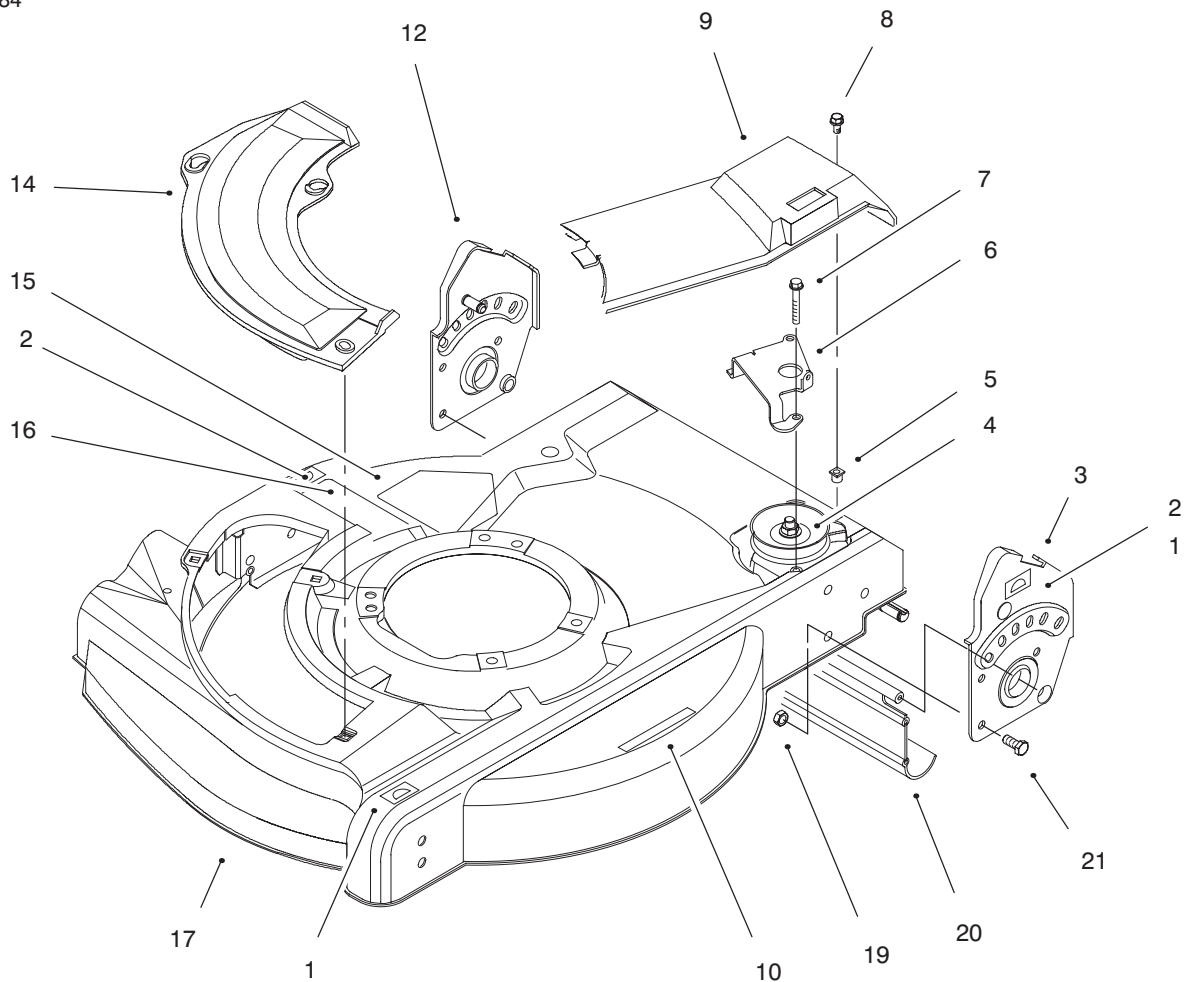

C-2496

COVER ASSEMBLY (MODEL NO. 10304)

Ref. No.	Part No.	Description	No. Used
1	92-2915	Decal - H.O.C.	2
2	92-2914	Decal - H.O.C.	2
3	92-7724	Bracket - Handle L.H.	1
4	92-7735	Gear Case Assembly	1
5	605120	Grommet	1
6	92-7728	Guide - Transmission	1
7	49-2040	Screw - Hex Hd.	2
8	92-9662	Screw - Phillips Hd.	1
9	614671	Cover - Drive	1

Ref. No.	Part No.	Description	No. Used
10	93-7250	Decal - Warning	1
12	92-7723	Bracket - Handle R.H.	1
14	607560	Plate - Cover	1
15	39-5770	Decal - Danger	1
16	92-1097	Decal - Discharge	1
17	16-4369	Housing Assembly	1
19	3296-29	Nut - Lock	6
20	92-8647	Shield - Trailing	1
21	322-3	Screw - Hex Hd. Cap	6