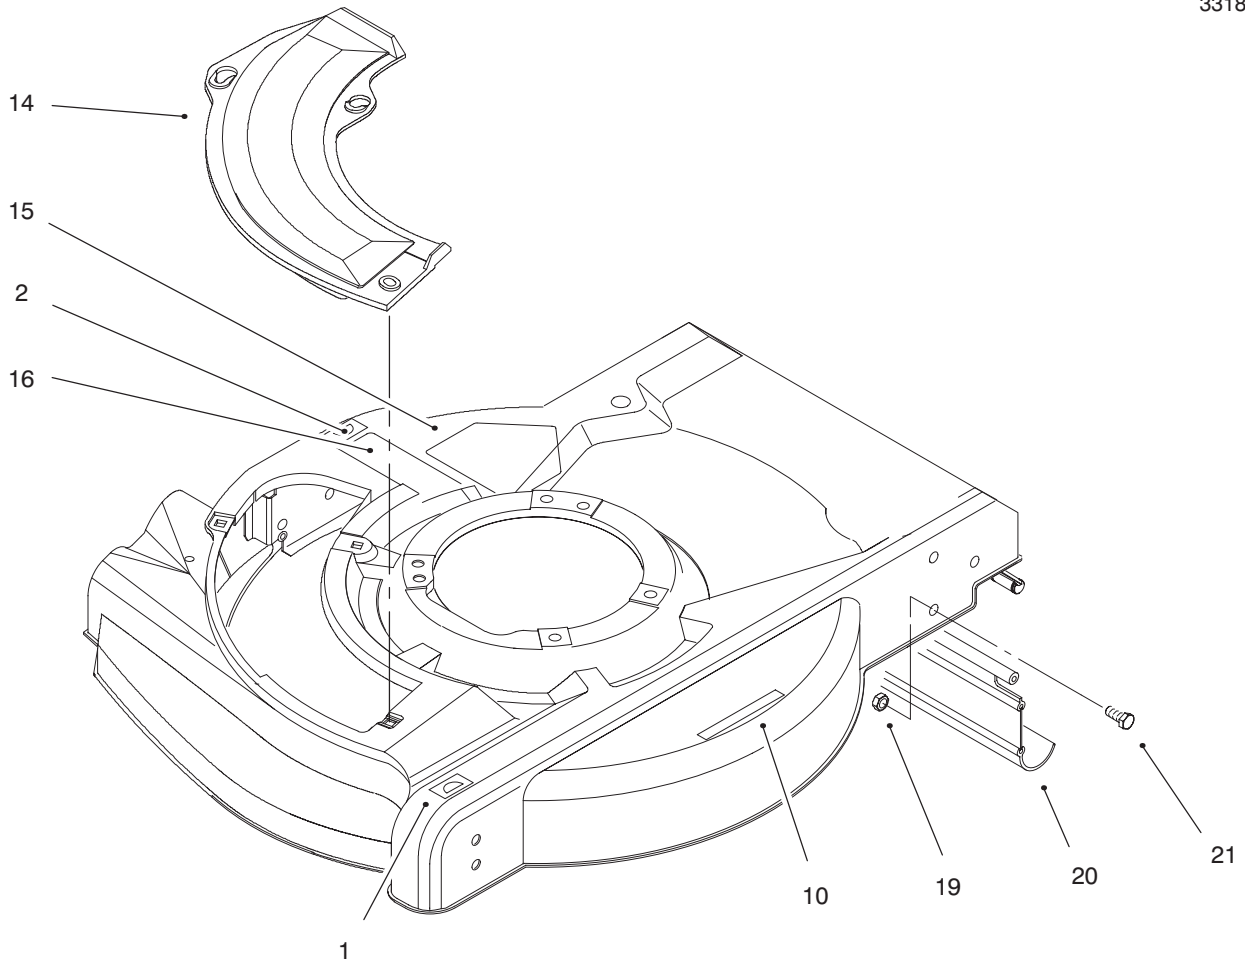

C-2495

COVER ASSEMBLY (MODEL NO. 10227)

Ref. No.	Part No.	Description	No. Used
1	92-2915	Decal - H.O.C.	2
2	92-2914	Decal - H.O.C.	2
10	93-7250	Decal - Warning	1
14	607560	Plate - Cover	1
15	39-5770	Decal - Danger	1

Ref. No.	Part No.	Description	No. Used
16	92-1097	Decal - Discharge	1
19	3296-29	Nut - Lock	4
20	92-8647	Shield - Trailing	1
21	322-3	Screw - Hex Hd. Cap	4