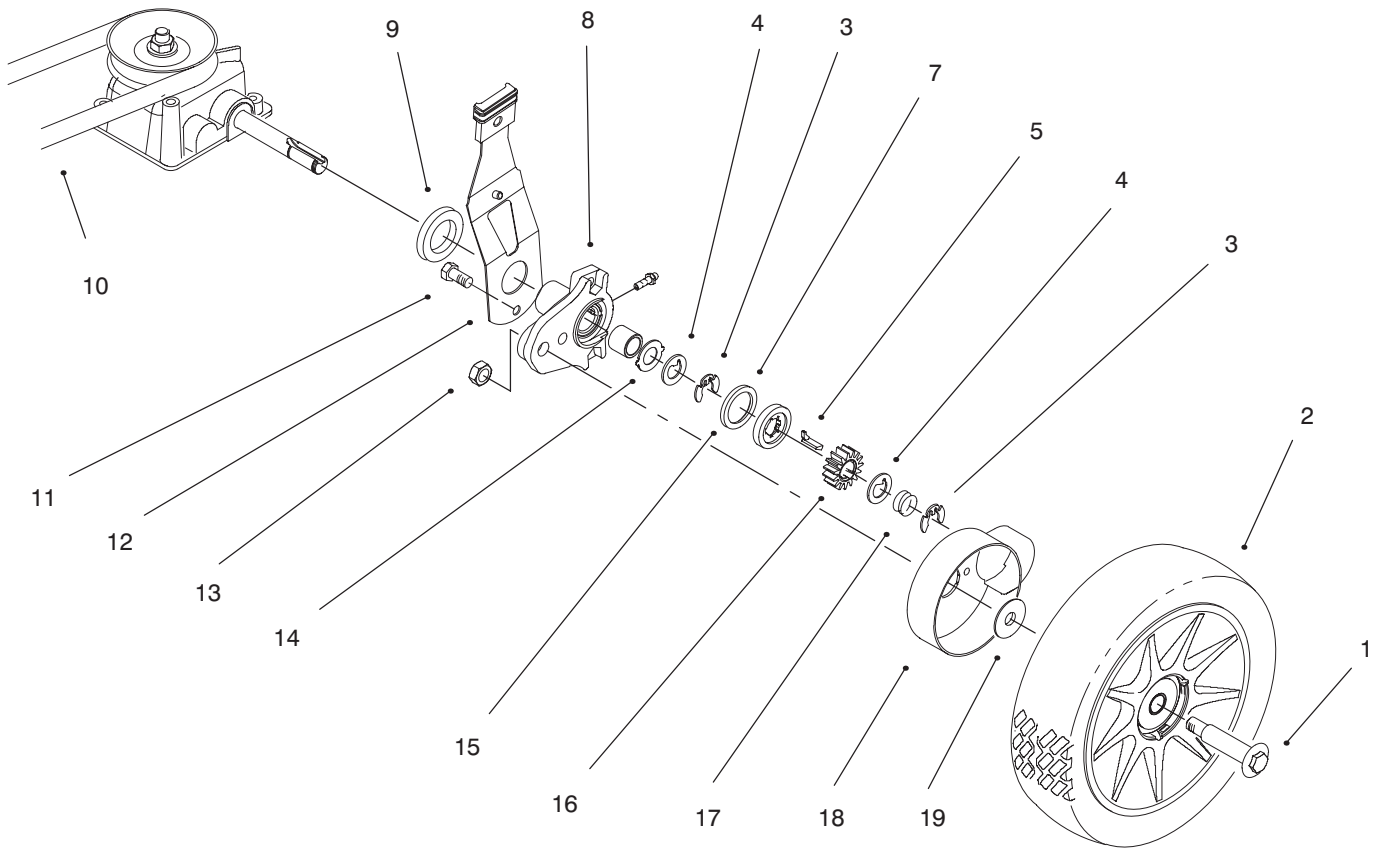

C-2497

REAR AXLE ASSEMBLY (MODEL NO. 10304)

Ref. No.	Part No.	Description	No. Used
1	92-1057	Bolt - Shoulder	2
2	92-1042	Wheel & Tire Ass'y 8"	2
3	65-2720	Ring - Retaining	4
4	65-4740	Washer - Thrust Keyed	4
5	66-6050	Key - Rocking L.H.	1
*	66-6040	Key - Rocking R.H.	1
7	65-4710	Ring - Friction	2
8	92-7746	Height Adj. Arm - Rear	2
9	614447	Spacer - Axle Shaft	2
10	93-7381	V-Belt	1

Ref. No.	Part No.	Description	No. Used
11	32144-85	Screw - Hex Hd.	2
12	92-1004	Spring Arm Ass'y	2
13	610358	Nut - Lock	2
14	65-4730	Washer - Thrust	2
15	65-4760	Washer	2
16	65-4750	Gear - Pinion	2
17	65-4720	Spring - Compression	2
18	94-1609	Cover - Wheel	2
19	614426	Washer - Stepped	2

*Not Illustrated