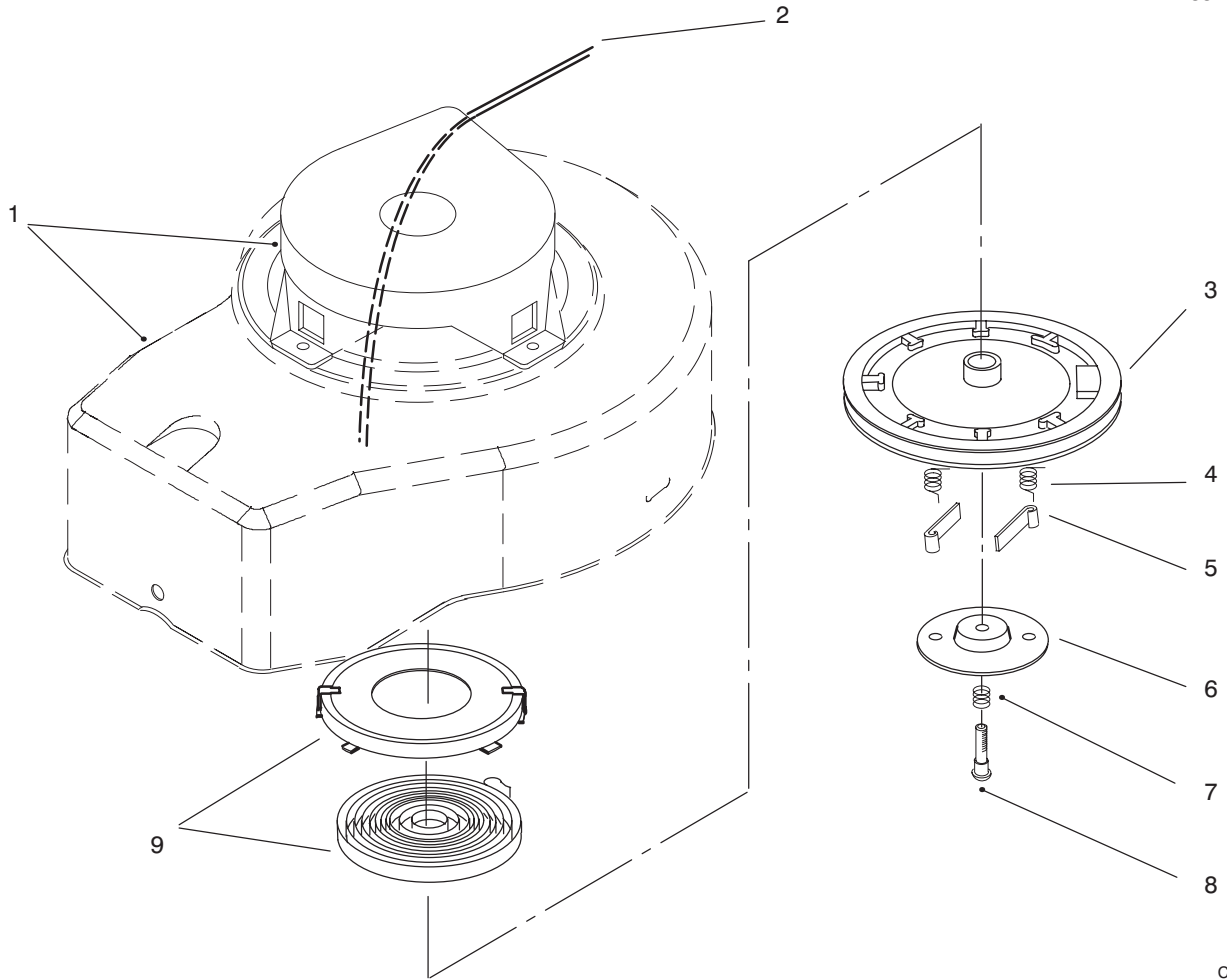

C-1309

RECOIL STARTER ASSEMBLY

Ref. No.	Part No.	Description	No. Used
1	93-4304	Housing Assembly	1
2	93-4305	Rope - Starter	1
3	92-4929	Pulley Assembly	1
4	92-4930	Spring - Dog	2
5	92-4931	Dog	2

Ref. No.	Part No.	Description	No. Used
6	92-9692	Retainer	1
7	92-4933	Screw	1
8	92-4934	Spring	1
9	92-4935	Spring Keeper Assembly	1