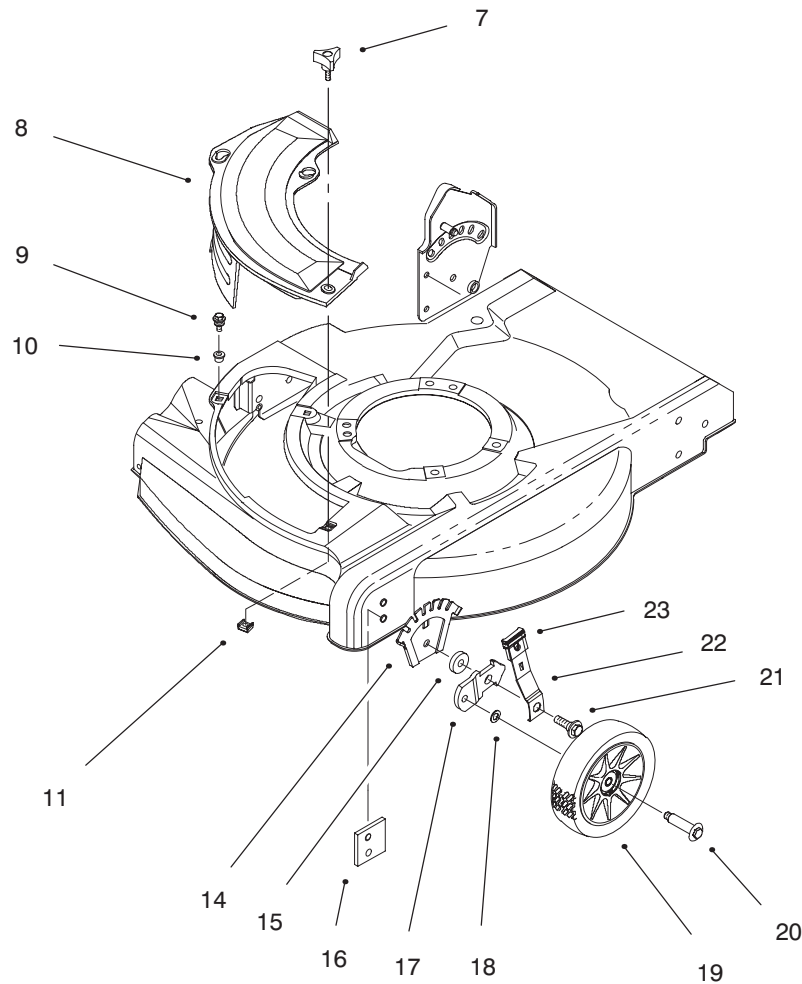

TABLE OF CONTENTS

Description	Page	Description	Page
Housing Assembly (Model No. 10227)	1	Handle Assembly	8
Housing Assembly (Model No. 10304)	2	Engine Assembly	9-12
Cover Assembly (Model No. 10227)	3	Recoil Starter Assembly	13
Cover Assembly (Model No. 10304)	4	Carburetor Assembly	14
Gear Cas Assembly (Model No. 10304)	5	Lawn-Boy Part Number Index	15-16
Rear Axle Assembly (Model No. 10304)	6	Maintenance	17-18
Engine Assembly	7		

C-2493

HOUSING ASSEMBLY (MODEL NO. 10227)

Ref. No.	Part No.	Description	No. Used	Ref. No.	Part No.	Description	No. Used
1	614650	Bolt – Shoulder	2	14	92-4881	Plate – Height Adjust	2
2	684777	Wheel & Tire Ass'y 8"	2	15	92-4890	Washer	4
3	92-1005	Spring Arm Assembly	2	16	92-7731	Plate – Baffle	2
4	92-7743	Bracket – Handle L.H.	1	17	614637	Bracket – Wheel Height Adj.	4
5	16-4359	Housing Assembly	1	18	40-1940	Washer	4
6	92-7742	Bracket – Handle R.H.	1	19	684776	Wheel – Tire Assembly 6"	2
7	614682	Knob – Cover Plate	1	20	92-1099	Bolt – Shoulder	2
8	92-8630	Plate – Mulch 21"	1	21	614672	Bolt – Shoulder	4
9	614677	Screw – Sems Thr'd Form	2	22	614687	Spring Arm Ass'y – Front	2
10	94-1610	Grommet – Plastic	2	23	92-1008	Knob – Height Adjust.	4
11	613765	Nut – Cage	1	24	3296-39	Nut – Lock	2

C-2494

HOUSING ASSEMBLY (MODEL NO. 10304)

Ref. No.	Part No.	Description	No. Used
7	614682	Knob – Cover Plate	1
8	92-8630	Plate – Mulch 21”	1
9	614677	Screw – Sem Thr’d Form	2
10	94-1610	Grommet – Plastic	2
11	613765	Nut – Cage	1
14	92-4881	Plate – Height Adjust	2
15	92-4890	Washer	2
16	92-7731	Plate – Baffle	2

Ref. No.	Part No.	Description	No. Used
17	614637	Bracket – Wheel Height Adj.	2
18	40-1940	Washer	2
19	684776	Wheel & Tire Ass’y 6”	2
20	92-1099	Bolt – Shoulder	2
21	614672	Bolt – Shoulder Height Adj.	2
22	614687	Spring Arm Ass’y – Front	2
23	92-1008	Knob – Height Adjust	4