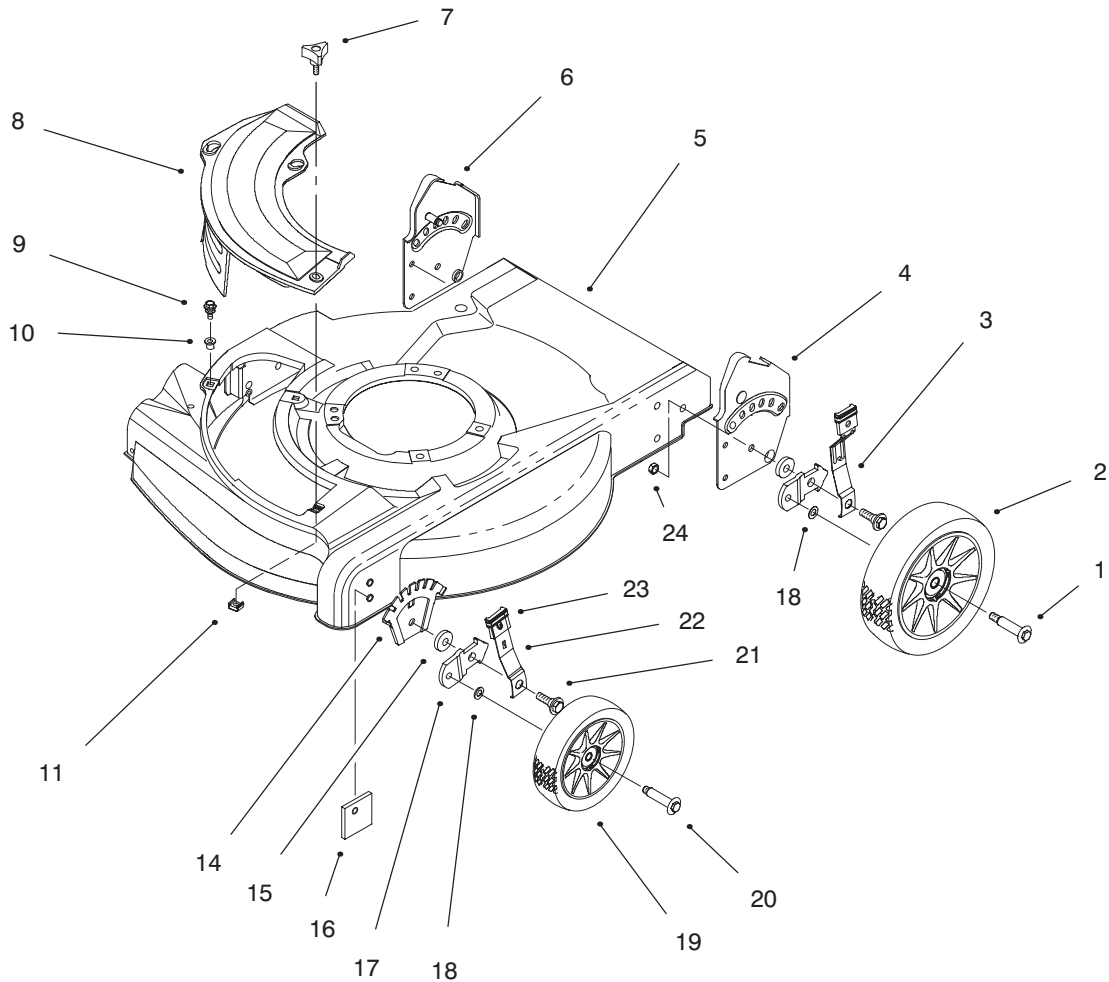

IDENTIFICATION AND ORDERING

MODEL AND SERIAL NUMBERS

The Product two identification numbers; a model number and a serial number. The two numbers are stamped on a plate mounted on the deck. In any correspondence concerning the Product, supply model and serial numbers to assure that correct information and replacement parts are obtained.

TABLE OF CONTENTS

Description	Page	Description	Page
Housing Assembly (Model No. 10227)	1	Handle Assembly	8
Housing Assembly (Model No. 10304)	2	Engine Assembly	9-12
Cover Assembly (Model No. 10227)	3	Recoil Starter Assembly	13
Cover Assembly (Model No. 10304)	4	Carburetor Assembly	14
Gear Cas Assembly (Model No. 10304)	5	Lawn-Boy Part Number Index	15-16
Rear Axle Assembly (Model No. 10304)	6	Maintenance	17-18
Engine Assembly	7		

C-2493

HOUSING ASSEMBLY (MODEL NO. 10227)

Ref. No.	Part No.	Description	No. Used	Ref. No.	Part No.	Description	No. Used
1	614650	Bolt – Shoulder	2	14	92-4881	Plate – Height Adjust	2
2	684777	Wheel & Tire Ass'y 8"	2	15	92-4890	Washer	4
3	92-1005	Spring Arm Assembly	2	16	92-7731	Plate – Baffle	2
4	92-7743	Bracket – Handle L.H.	1	17	614637	Bracket – Wheel Height Adj.	4
5	16-4359	Housing Assembly	1	18	40-1940	Washer	4
6	92-7742	Bracket – Handle R.H.	1	19	684776	Wheel – Tire Assembly 6"	2
7	614682	Knob – Cover Plate	1	20	92-1099	Bolt – Shoulder	2
8	92-8630	Plate – Mulch 21"	1	21	614672	Bolt – Shoulder	4
9	614677	Screw – Sems Thr'd Form	2	22	614687	Spring Arm Ass'y – Front	2
10	94-1610	Grommet – Plastic	2	23	92-1008	Knob – Height Adjust.	4
11	613765	Nut – Cage	1	24	3296-39	Nut – Lock	2

Ref. No.	Part No.	Description	No. Used
17	614637	Bracket – Wheel Height Adj.	2
18	40-1940	Washer	2
19	684776	Wheel & Tire Ass’y 6”	2
20	92-1099	Bolt – Shoulder	2
21	614672	Bolt – Shoulder Height Adj.	2
22	614687	Spring Arm Ass’y – Front	2
23	92-1008	Knob – Height Adjust	4