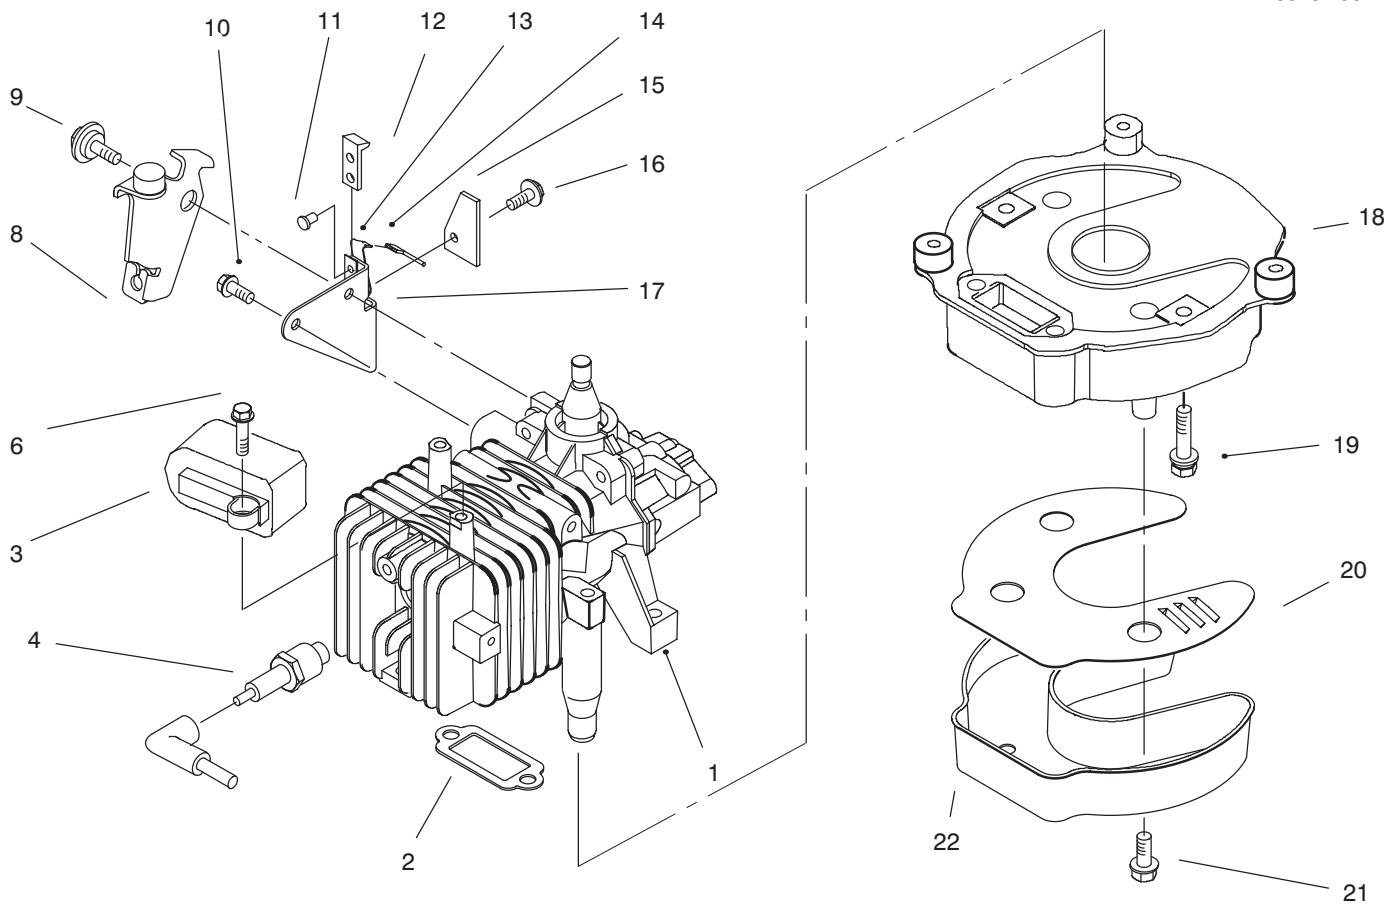

C-1296A

ENGINE ASSEMBLY (Continued)

Ref. No.	Part No.	Description	No. Used
1	94-5737	Short Block	1
2	93-1233	Gasket - Exhaust	1
3	684049	CD Ignition	1
4	614009	Plug - Spark	1
6	613208	Screw - Hex. Washer Hd.	2
8	93-4312	Brake Plate Assembly	1
9	92-9698	Screw - Shoulder	1
10	614702	Screw	1
11	3290-459	Rivet - Plastic	2
12	92-2925	Strap - Insulation	1

Ref. No.	Part No.	Description	No. Used
13	60-9010	Strap - Ground	1
14	92-1156	Wire - Brake Switch Lead	1
15	53-4690	Stop - Ground Strap	1
16	12-5450	Screw - Thread Forming	1
17	84-7820	Mounting Plate	1
18	614654	Plate - Muffler	1
19	607601	Screw	4
20	93-4343	Baffle	1
21	609471	Screw	3
22	614674	Cover - Muffler	1

*Not Illustrated