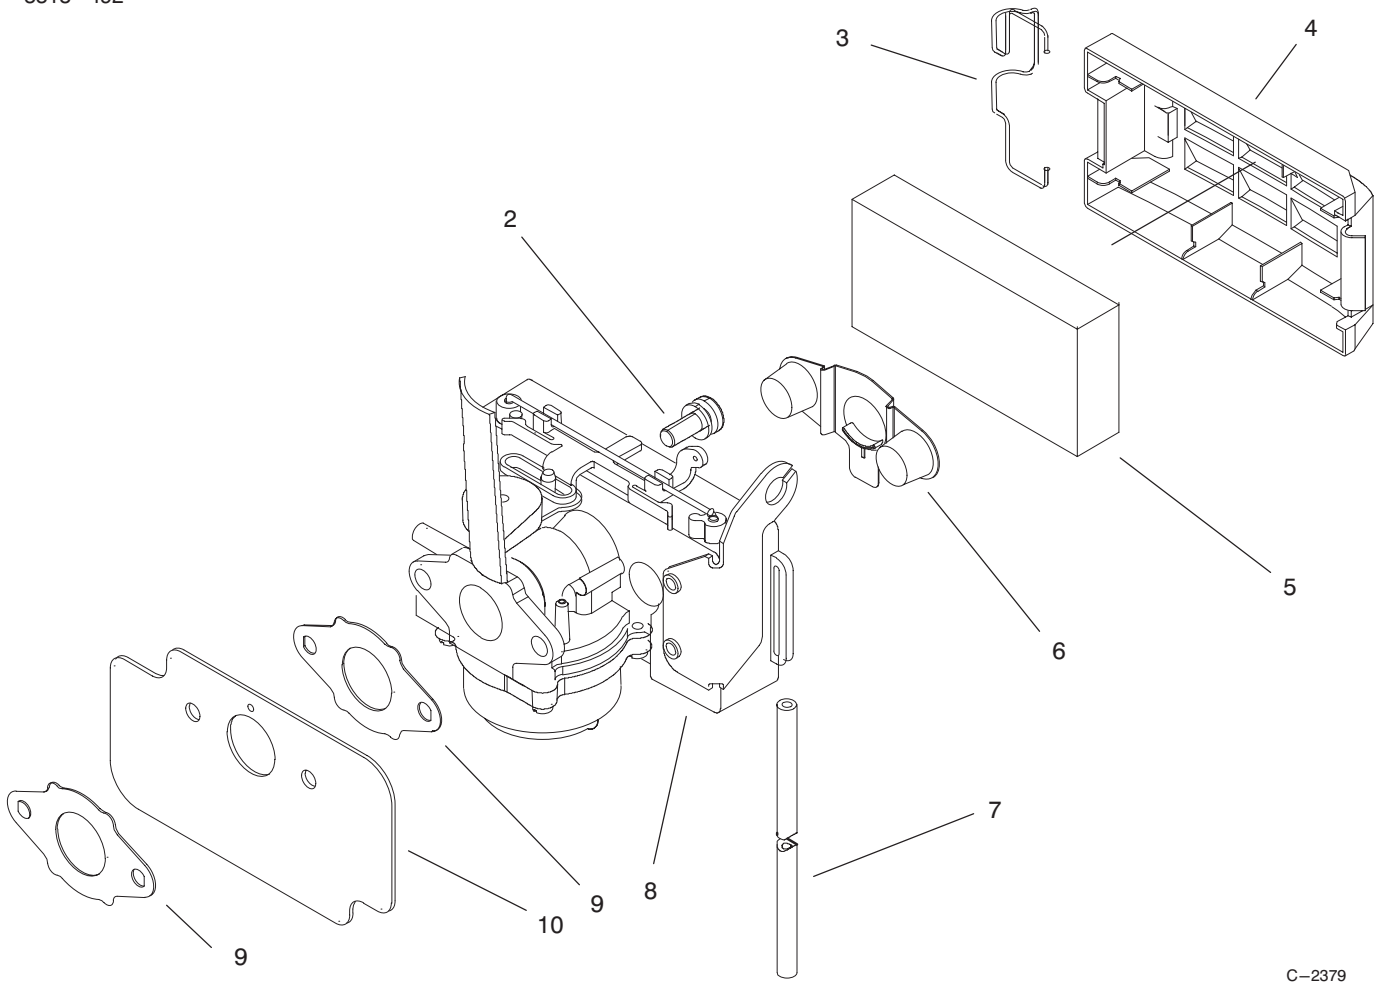

C-2379

ENGINE ASSEMBLY (Continued)

Ref. No.	Part No.	Description	No. Used
2	609482	Screw	2
3	610383	Retainer – Filter	1
4	93-1231	Cover – Air Cleaner	1
5	609493	Element – Filter Air	1
6	93-4320	Shield – Fuel	1

Ref. No.	Part No.	Description	No. Used
7	44-3174	Hose – Primer	1
8	93-4331	Carburetor Assembly (Incl. Ref. #9)	1
9	92-4948	Gasket – Carburetor	2
10	93-1221	Shield – Carburetor	1