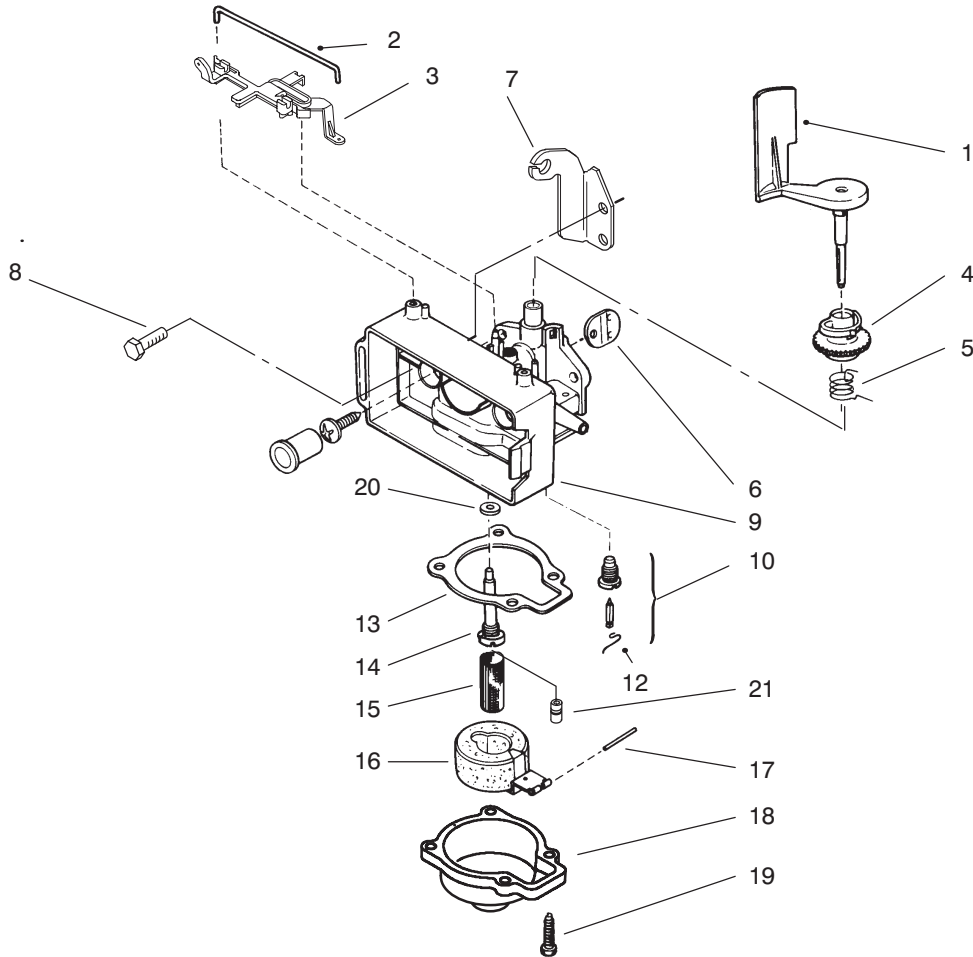

C-2130A

CARBURETOR ASSEMBLY

Ref. No.	Part No.	Description	No. Used	Ref. No.	Part No.	Description	No. Used
1	92-6376	Air Vane & Shaft	1	12	603145	Spring	1
2	610165	Retainer - Speed Control	1	13	602850	Gasket	1
3	93-1225	Lever - Speed Adjust	1	14	92-6371	Nozzle	1
4	610834	Collar - Air Vane	1	15	611071	Filter - Fuel	1
5	92-4944	Spring - Governor	1	16	678113	Float & Arm Assembly	1
6	92-6373	Disc - Throttle	1	17	92-6389	Pin	1
7	92-4949	Bracket - Throttle Control	1	18	92-9691	Float Chamber	1
8	613269	Screw	2	19	608850	Screw	4
9	93-4324	Carburetor Body	1	20	612383	Washer	1
10	92-9697	Kit - Float Valve, Body & Seat (Incl. Ref. #12)	1	21	92-6370	Main Jet	1
				*	92-6385	Jet - High Altitude	1
				*	93-4331	Carburetor Assembly	1

*Not Illustrated