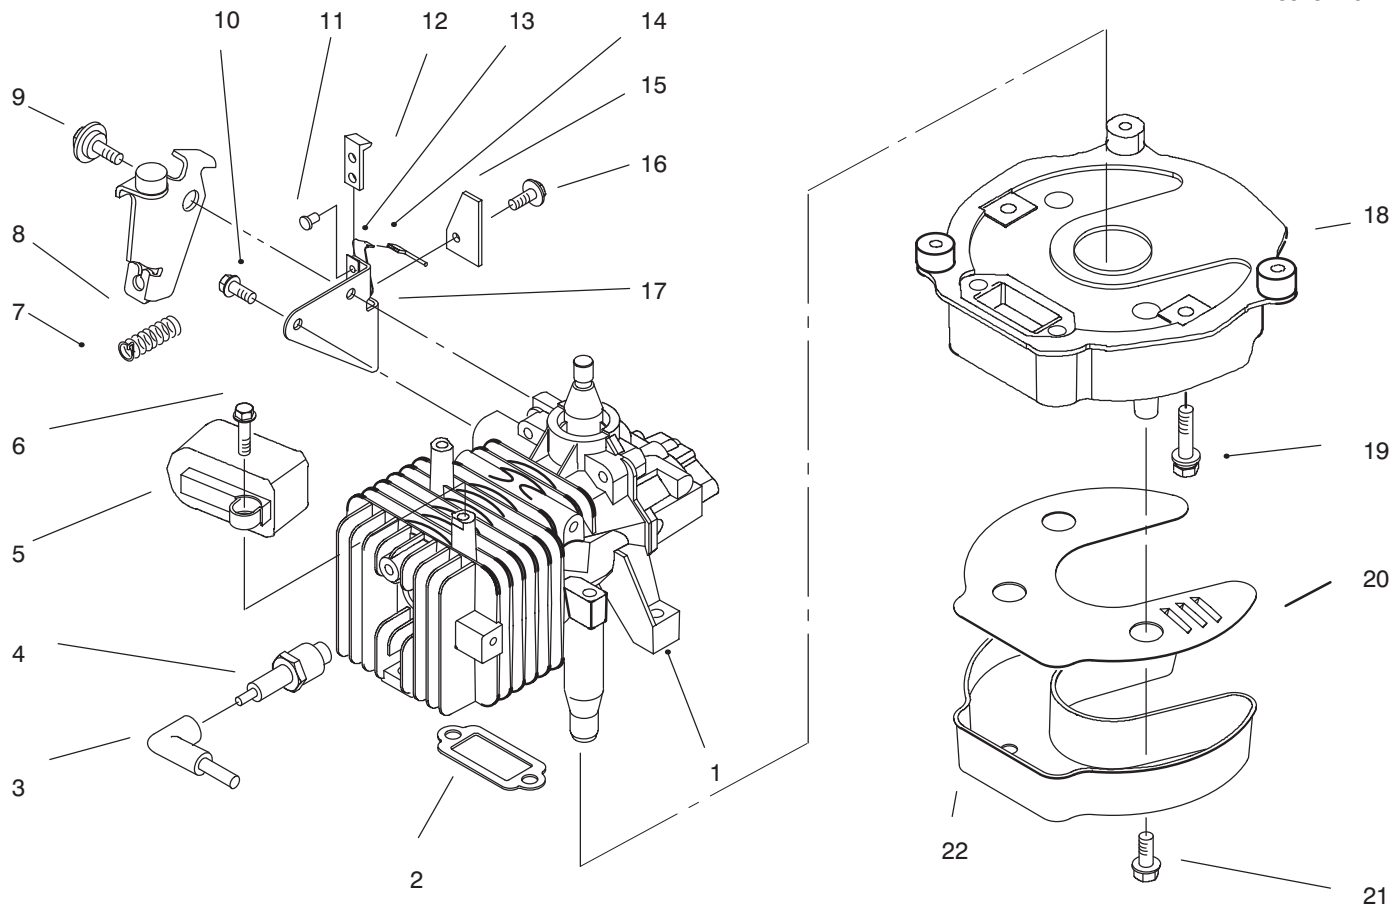

C-1296

ENGINE ASSEMBLY (Continued) (Serial No. 690001-6908965) (Model No. 10227 Only)

Ref. No.	Part No.	Description	No. Used
1	94-5737	Short Block	1
2	93-1233	Gasket - Exhaust	1
3	92-1152	CD Ignition	1
*	681678	Cover & Terminal	1
4	614009	Plug - Spark	1
5	684049	CD Ignition (Incl. Ref. #3)	1
6	613208	Screw - Hex. Washer Hd.	2
7	66-5370	Spring - Compression	1
8	66-5380	Brake Plate Assembly	1
9	92-9698	Screw - Shoulder	1
10	614702	Screw	1

Ref. No.	Part No.	Description	No. Used
11	3290-459	Rivet - Plastic	2
12	92-2925	Strap - Insulation	1
13	60-9010	Strap - Ground	1
14	92-1156	Wire - Brake Switch Lead	1
15	53-4690	Stop - Ground Strap	1
16	12-5450	Screw - Thread Forming	1
17	14-6009	Mounting Plate	1
18	614654	Plate - Muffler	1
19	607601	Screw	4
20	614681	Baffle	1
21	609471	Screw	3
22	614674	Cover - Muffler	1

*Not Illustrated