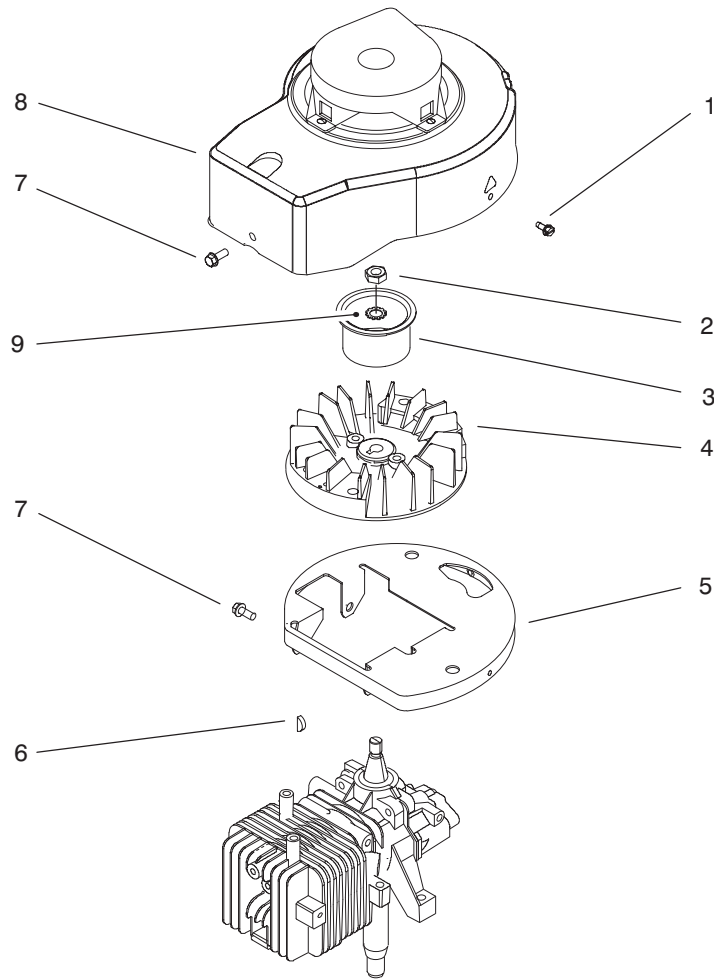

## ENGINE ASSEMBLY

Ref. No.	Part No.	Description	No. Used	Ref. No.	Part No.	Description	No. Used
1	677525	Plate & Collar Assembly	1	13	93-4306	Spring - Compression	1
2	92-6542	Pulley - Engine (Model No. 10304 Only)	1	14		Engine Assembly	1
3	92-1624	Screw - Engine	3	15	613227	Screw - Set (Model No. 10304 Only)	1
5	92-6380	Tank & Shroud Assembly	1	16	612543	Blade - 21"	1
7	93-3660	Fuel/Oil Cap Assembly	1	17	92-1630	Fan - Mulching	1
8	93-4302	Screw - Sems	3	18	603164	Nut - Blade	1
9	92-1701	Rope - Stop	1	19	66-7460	Bulb - Primer	1
10	93-0295	Decal - Recoil (Model No. 10227 Only)	1	20	44-2750	Body - Primer	1
*	93-0294	Decal - Recoil (Model No. 10304 Only)	1	21	44-3174	Hose - Primer	1
12	92-8615	Applique - Shroud	1	22	612782	Line - Gas	1
				23	93-4196	Shield - Grass (Model No. 10304 Only)	1

## HANDLE ASSEMBLY

Ref. No.	Part No.	Description	No. Used
2	614697	Screw - Handle	2
3	614243	Knob	2
4	3296-73	Nut - Lock	2
5	321-48	Screw - Hex Hd. Cap (Model No. 10227 Only)	1
5	321-49	Screw - Hex Hd. Cap (Model No. 10304 Only)	1
6	92-7729	Anchor - Cable Upper (Model No. 10304 Only)	1
7	92-7726	Cable - Traction (Model No. 10304 Only)	1
8	92-5412	Stop - Pivot (Model No. 10227 Only)	1
8	92-5412	Stop - Pivot (Model No. 10304 Only)	2
9	92-1001	Bail - SP Control (Model No. 10304 Only)	1

Ref. No.	Part No.	Description	No. Used
12	93-4184	Bail - Flywheel Brake	1
13	93-4185	Handle - Section Upper	1
14	612825	Handle - Starter	1
15	321-5	Screw - Hex Hd. Cap	1
16	93-7383	Guide - Rope	1
17	92-7734	Cable - Throttle 2 Cycle	1
18	92-7738	Cable - Flywheel Brake	1
19	614673	Handle Section - Lower	1
20	93-7380	Anchor - Cable SP Lower (Model No. 10304 Only)	1
21	612824	Clip - Rope Insert	1
30	92-8632	Washer (Model No. 10227 Only)	1
31	93-3653	Handle - Guard (Model No. 10227 Only)	2
31	93-3653	Handle - Guard (Model No. 10304 Only)	1