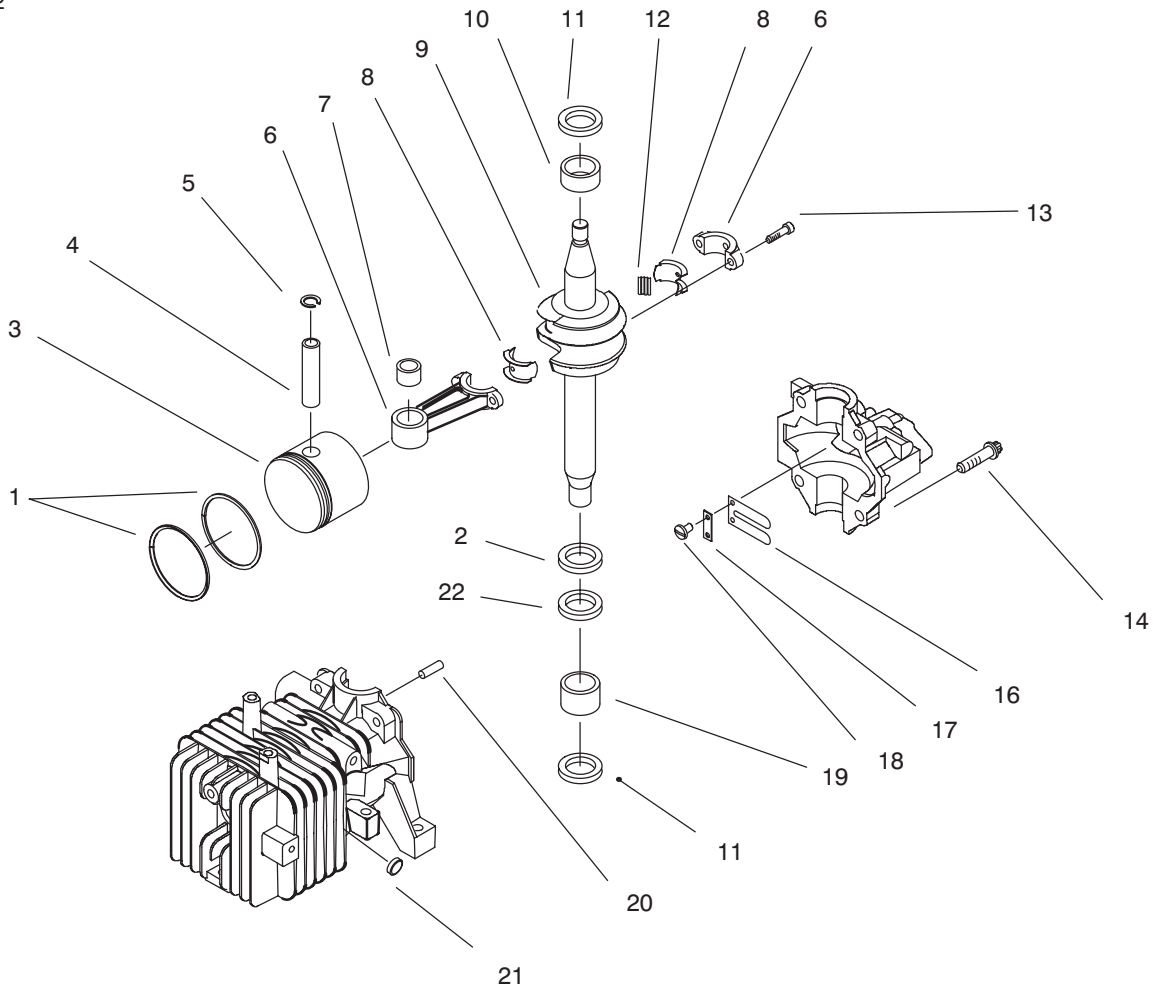

C-2500

ENGINE ASSEMBLY (Continued)
(Serial No. 6908966 & Up Model No. 10227 Only)
(Serial No. 6900001 & Up Model No. 10304 Only)

Ref. No.	Part No.	Description	No. Used
1	681737	Set - Ring	1
2	252-76	Bearing - Thrust	1
3	92-4923	Piston & Ring Set	1
*	92-4925	Piston & Connecting Rod (Incl. Ref. #1-8, 12, & 13)	1
4	606608	Pin - Wrist	1
5	303712	Ring - Retaining	2
6	92-4921	Connecting Rod Assembly (Incl. Ref. #6-8, 12, & 13)	1
7	92-4927	Bearing	1
8	677982	Liner - Split (Set of 2)	1
9	94-5713	Crankshaft	1
10	681830	Bearing - Upper Main	1

Ref. No.	Part No.	Description	No. Used
11	611396	Seal - Oil	2
12	683911	Bearing - Needle	1
13	611393	Screw - Hex. Hd.	2
14	614636	Screw - Torx. Washer Hd.	4
16	602588	Reed - Carburetor	1
17	602587	Reed - Backup Plate	1
18	612872	Screw	2
19	681831	Bearing - Needle	1
20	609629	Dowel	1
21	609123	Plug - Core	4
22	252-80	Washer - Thrust	1
*	610372	Sealer	1

*Not Illustrated