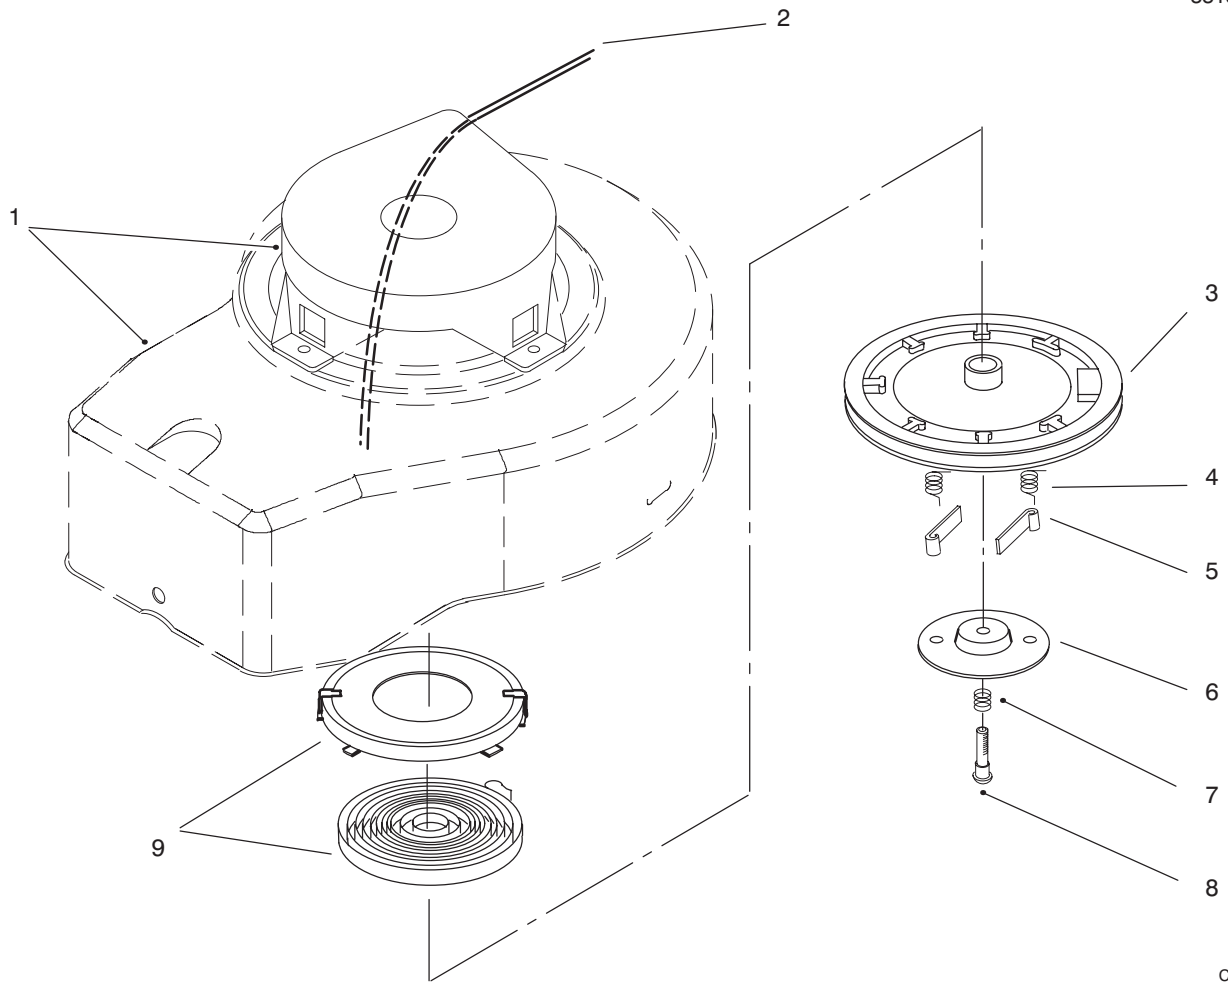

C-1309

RECOIL STARTER ASSEMBLY

Ref. No.	Part No.	Description	No. Used
1	93-4304	Housing Assembly	1
2	92-4928	Rope - Starter	1
3	92-4929	Pulley Assembly	1
4	92-4930	Spring - Dog	2
5	92-4931	Dog	2

Ref. No.	Part No.	Description	No. Used
6	92-9692	Retainer	1
7	92-4933	Screw	1
8	92-4934	Spring	1
9	92-4935	Spring Keeper Assembly	1