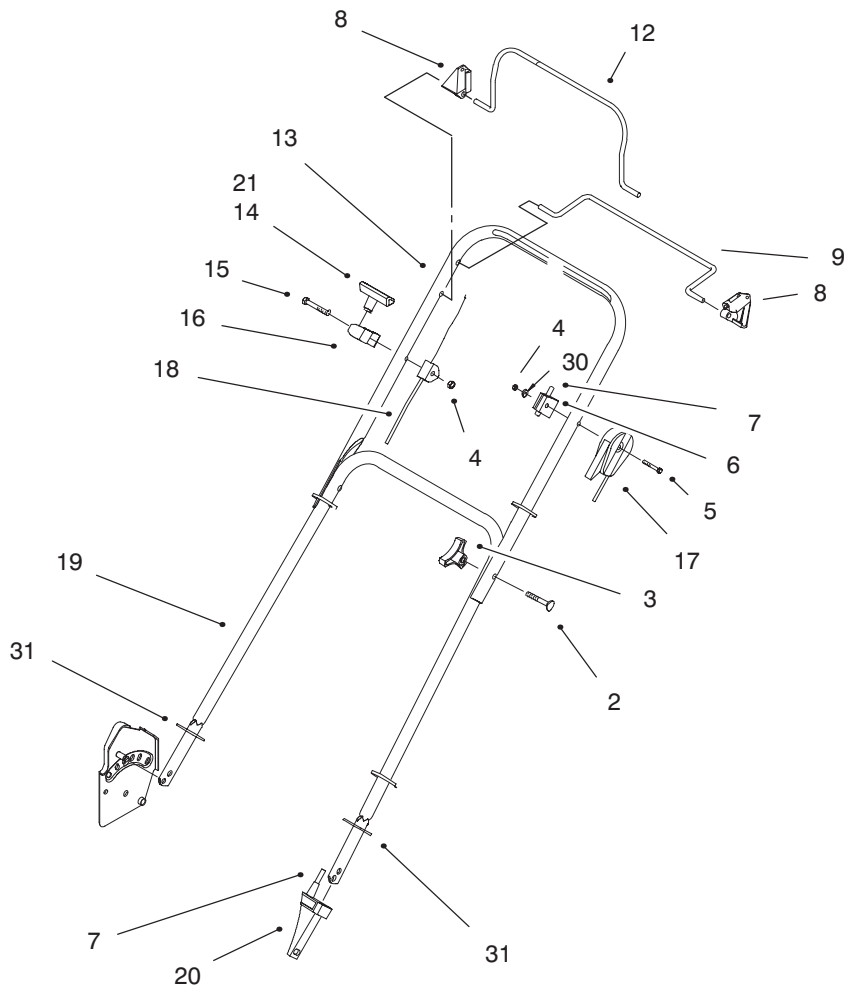

C-2499

HANDLE ASSEMBLY

Ref. No.	Part No.	Description	No. Used
2	614697	Screw - Handle	2
3	614243	Knob	2
4	3296-73	Nut - Lock	2
5	321-48	Screw - Hex Hd. Cap (Model No. 10227 Only)	1
5	321-49	Screw - Hex Hd. Cap (Model No. 10304 Only)	1
6	92-7729	Anchor - Cable Upper (Model No. 10304 Only)	1
7	92-7726	Cable - Traction (Model No. 10304 Only)	1
8	92-5412	Stop - Pivot (Model No. 10227 Only)	1
8	92-5412	Stop - Pivot (Model No. 10304 Only)	2
9	92-1001	Bail - SP Control (Model No. 10304 Only)	1

Ref. No.	Part No.	Description	No. Used
12	93-4184	Bail - Flywheel Brake	1
13	93-4185	Handle - Section Upper	1
14	612825	Handle - Starter	1
15	321-5	Screw - Hex Hd. Cap	1
16	93-7383	Guide - Rope	1
17	92-7734	Cable - Throttle 2 Cycle	1
18	92-7738	Cable - Flywheel Brake	1
19	614673	Handle Section - Lower	1
20	93-7380	Anchor - Cable SP Lower (Model No. 10304 Only)	1
21	612824	Clip - Rope Insert	1
30	92-8632	Washer (Model No. 10227 Only)	1
31	93-3653	Handle - Guard (Model No. 10227 Only)	2
31	93-3653	Handle - Guard (Model No. 10304 Only)	1