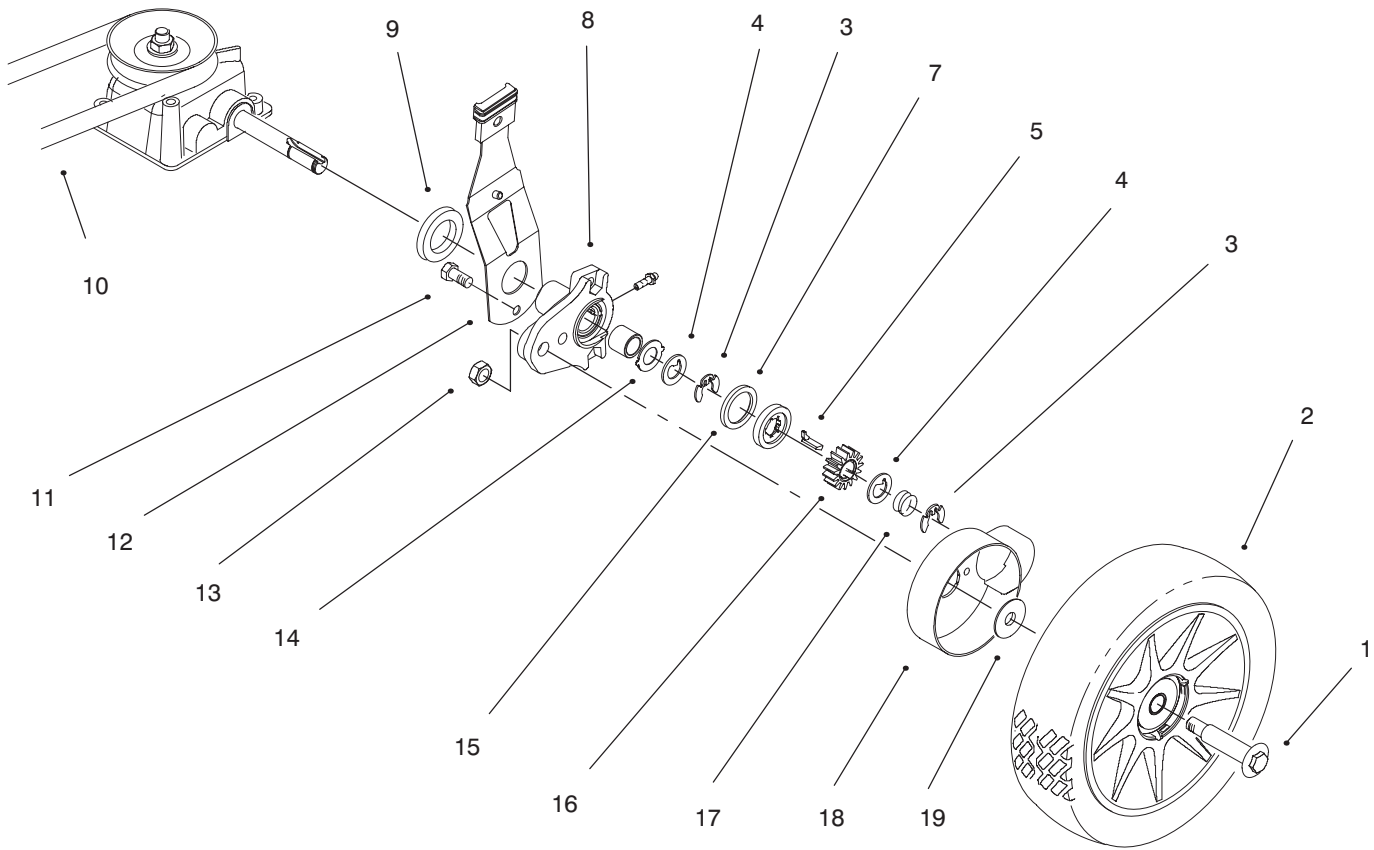

C-2497

REAR AXLE ASSEMBLY (MODEL NO. 10304)

Ref. No.	Part No.	Description	No. Used
1	92-1057	Bolt - Shoulder	2
2	92-1042	Wheel & Tire Ass'y 8"	2
3	65-2720	Ring - Retaining	4
4	65-4740	Washer - Thrust Keyed	4
5	66-6050	Key - Rocking L.H.	1
*	66-6040	Key - Rocking R.H.	1
7	65-4710	Ring - Friction	2
8	92-7746	Height Adj. Arm - Rear	2
9	614447	Spacer - Axle Shaft	2
10	92-1043	V-Belt	1

Ref. No.	Part No.	Description	No. Used
11	32144-85	Screw - Hex Hd.	2
12	92-1004	Spring Arm Ass'y	2
13	610358	Nut - Lock	2
14	65-4730	Washer - Thrust	2
15	65-4760	Washer	2
16	65-4750	Gear - Pinion	2
17	65-4720	Spring - Compression	2
18	94-1609	Cover - Wheel	2
19	614426	Washer - Stepped	2

*Not Illustrated