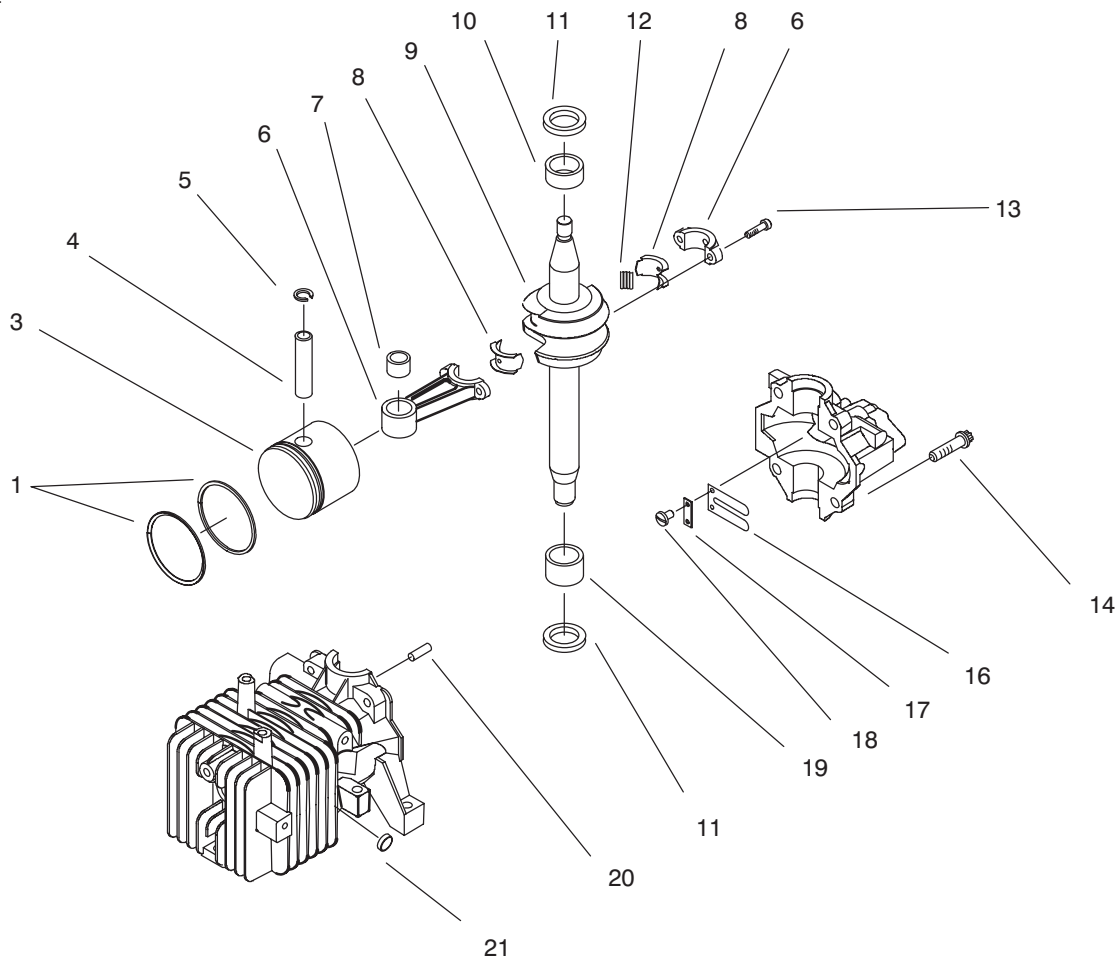

C-1295

ENGINE ASSEMBLY (Continued) (Serial No. 690001-6908965) (Model No. 10227 Only)

Ref. No.	Part No.	Description	No. Used
1	681737	Set - Ring	1
3	92-4923	Piston & Ring Set	1
*	92-4925	Piston & Connecting Rod (Incl. Ref. #1-8, 12, & 13)	1
4	606608	Pin - Wrist	1
5	303712	Ring - Retaining	2
6	92-4921	Connecting Rod Assembly (Incl. Ref. #6-8, 12, & 13)	1
7	92-4927	Bearing	1
8	677982	Liner - Split (Set of 2)	1
9	92-6375	Crankshaft	1
10	681830	Bearing - Upper Main	1

Ref. No.	Part No.	Description	No. Used
11	611396	Seal - Oil	2
12	683911	Bearing - Needle	1
13	611393	Screw - Hex. Hd.	2
14	614636	Screw - Torx. Washer Hd.	4
16	602588	Reed - Carburetor	1
17	602587	Reed - Backup Plate	1
18	612872	Screw	2
19	681831	Bearing - Needle	1
20	609629	Dowel	1
21	609123	Plug - Core	4
*	684725	Cylinder & Crankcase Ass'y	1
*	610372	Sealer	1

*Not Illustrated