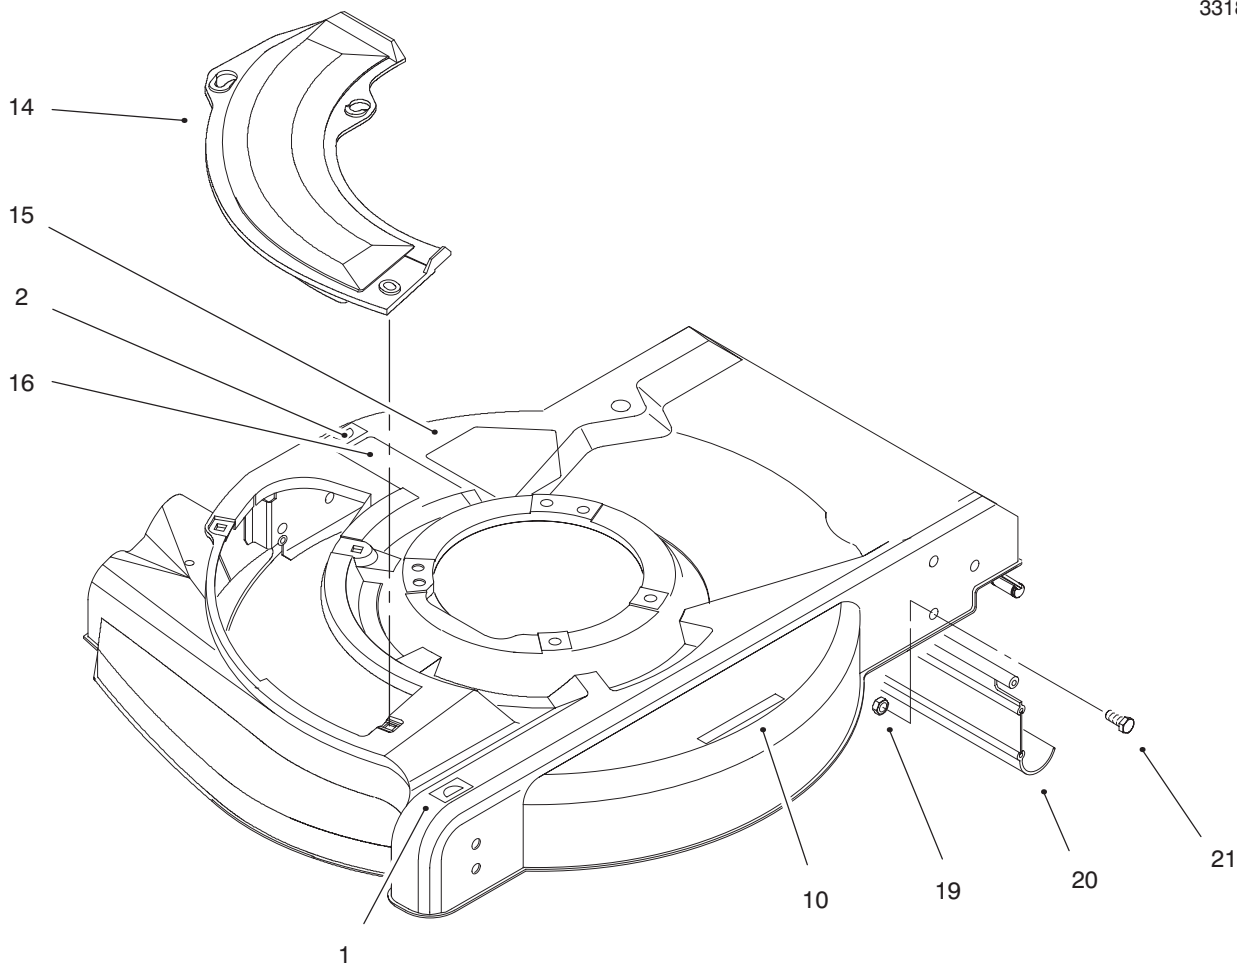

C-2495

COVER ASSEMBLY (MODEL NO. 10227)

Ref. No.	Part No.	Description	No. Used
1	92-2915	Decal - H.O.C.	2
2	92-2914	Decal - H.O.C.	2
10	93-7250	Decal - Warning	1
14	607560	Plate - Cover	1
15	39-5770	Decal - Danger	1

Ref. No.	Part No.	Description	No. Used
16	92-1097	Decal - Discharge	1
19	3296-29	Nut - Lock	4
20	92-8647	Shield - Trailing	1
21	322-3	Screw - Hex Hd. Cap	4