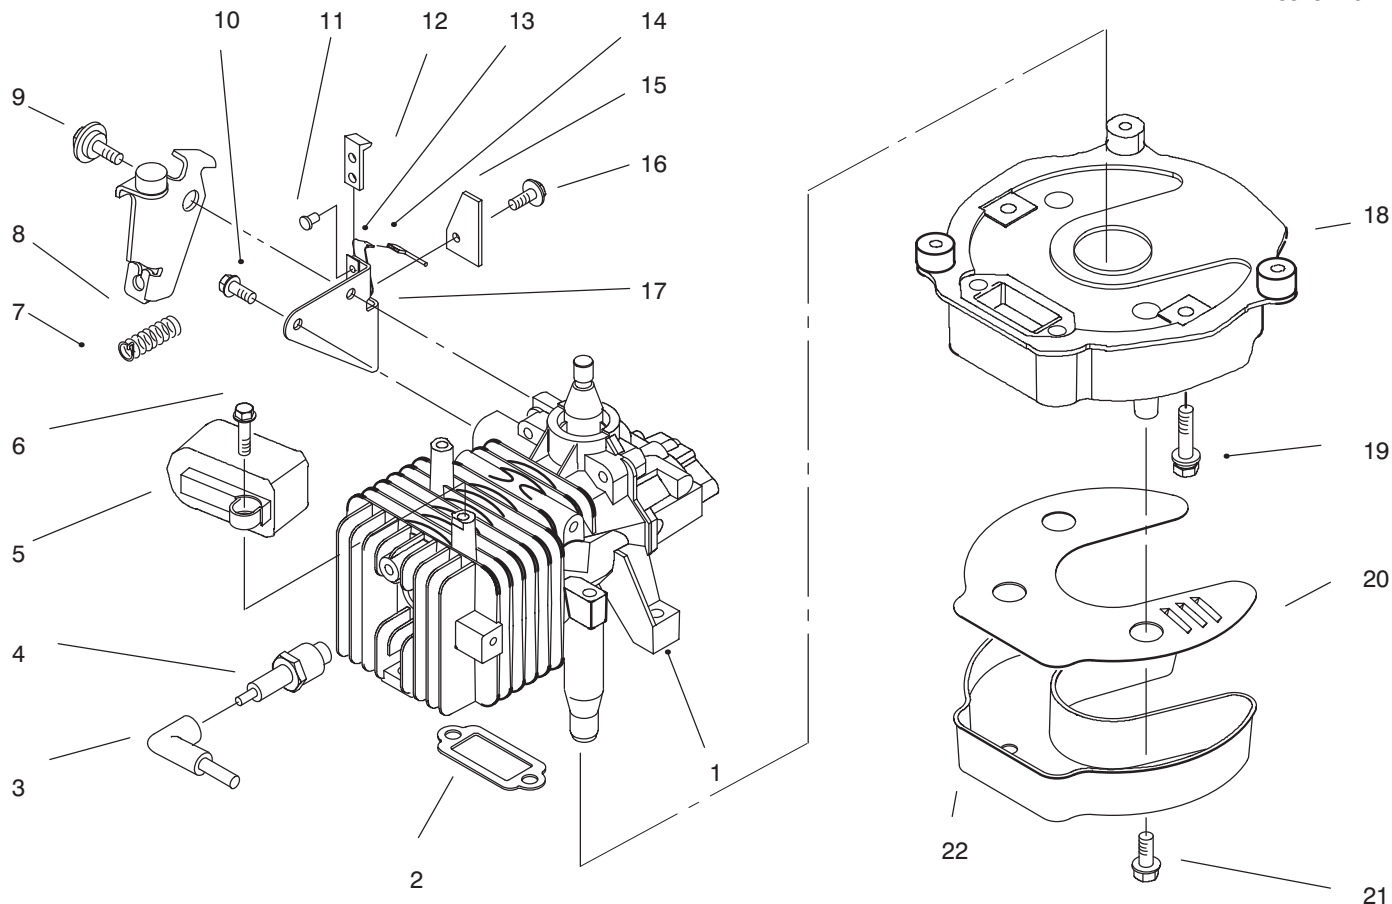

C-1296

ENGINE ASSEMBLY (Continued)
(Serial No. 6908966 & Up Model No. 10227 Only)
(Serial No. 6900001 & Up Model No. 10304 Only)

Ref. No.	Part No.	Description	No. Used
1	94-5737	Short Block	1
2	93-1233	Gasket - Exhaust	1
3	92-1152	CD Ignition	1
*	681678	Cover & Terminal	1
4	614009	Plug - Spark	1
5	684049	CD Ignition (Incl. Ref. #3)	1
6	613208	Screw - Hex. Washer Hd.	2
7	93-4306	Spring - Compression	1
8	93-4312	Brake Plate Assembly	1
9	92-9698	Screw - Shoulder	1
10	614702	Screw	1

Ref. No.	Part No.	Description	No. Used
11	3290-459	Rivet - Plastic	2
12	92-2925	Strap - Insulation	1
13	60-9010	Strap - Ground	1
14	92-1156	Wire - Brake Switch Lead	1
15	53-4690	Stop - Ground Strap	1
16	12-5450	Screw - Thread Forming	1
17	14-6009	Mounting Plate	1
18	614654	Plate - Muffler	1
19	607601	Screw	4
20	93-4343	Baffle	1
21	609471	Screw	3
22	614674	Cover - Muffler	1

*Not Illustrated