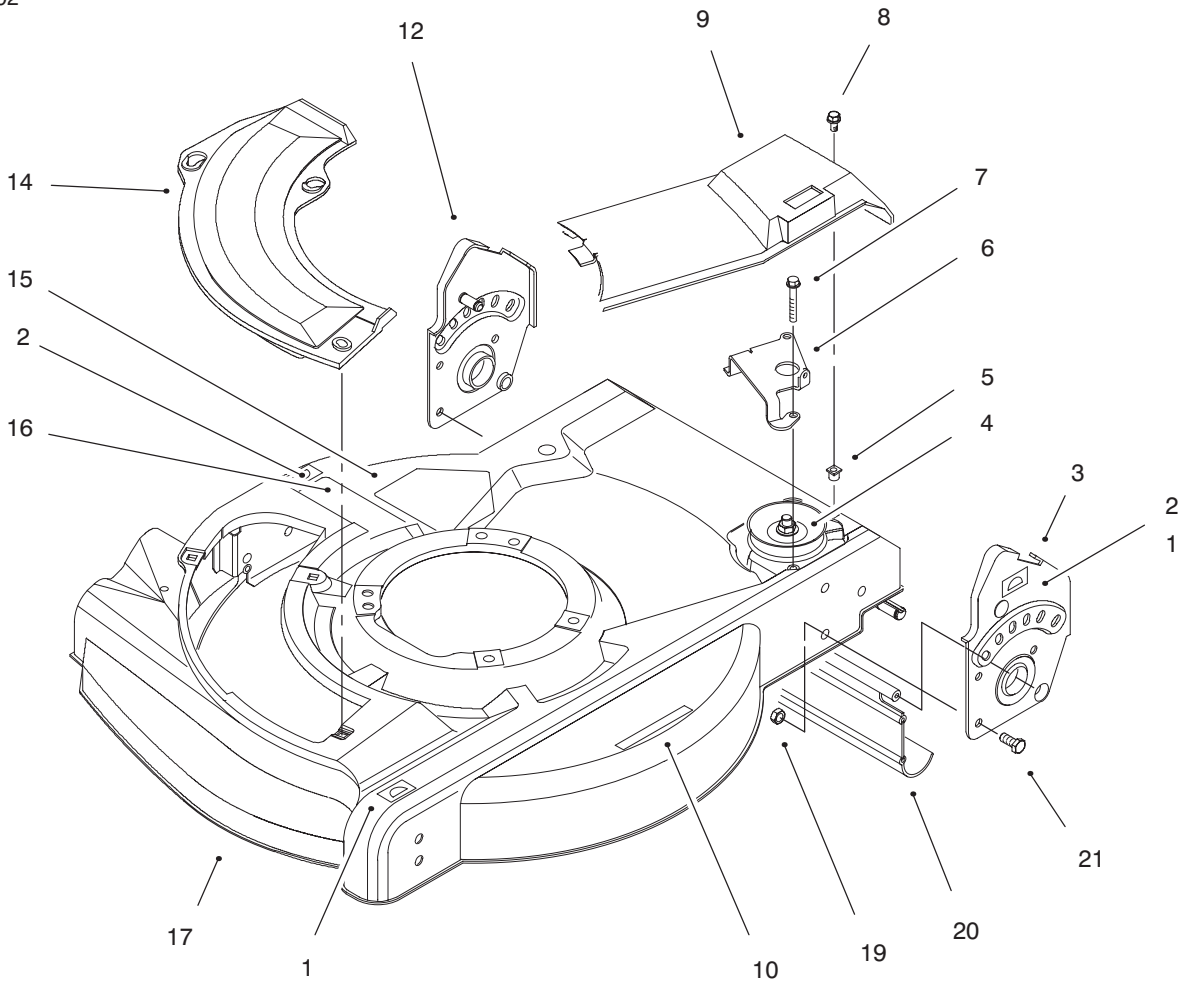

C-2496

COVER ASSEMBLY (MODEL NO. 10304)

Ref. No.	Part No.	Description	No. Used
1	92-2915	Decal - H.O.C.	2
2	92-2914	Decal - H.O.C.	2
3	92-7724	Bracket - Handle L.H.	1
4	92-7735	Gear Case Assembly	1
5	605120	Grommet	1
6	92-7728	Guide - Transmission	1
7	49-2040	Screw - Hex Hd.	2
8	92-9662	Screw - Phillips Hd.	1
9	614671	Cover - Drive	1

Ref. No.	Part No.	Description	No. Used
10	93-7250	Decal - Warning	1
12	92-7723	Bracket - Handle R.H.	1
14	607560	Plate - Cover	1
15	39-5770	Decal - Danger	1
16	92-1097	Decal - Discharge	1
17	16-4369	Housing Assembly	1
19	3296-29	Nut - Lock	6
20	92-8647	Shield - Trailing	1
21	322-3	Screw - Hex Hd. Cap	6