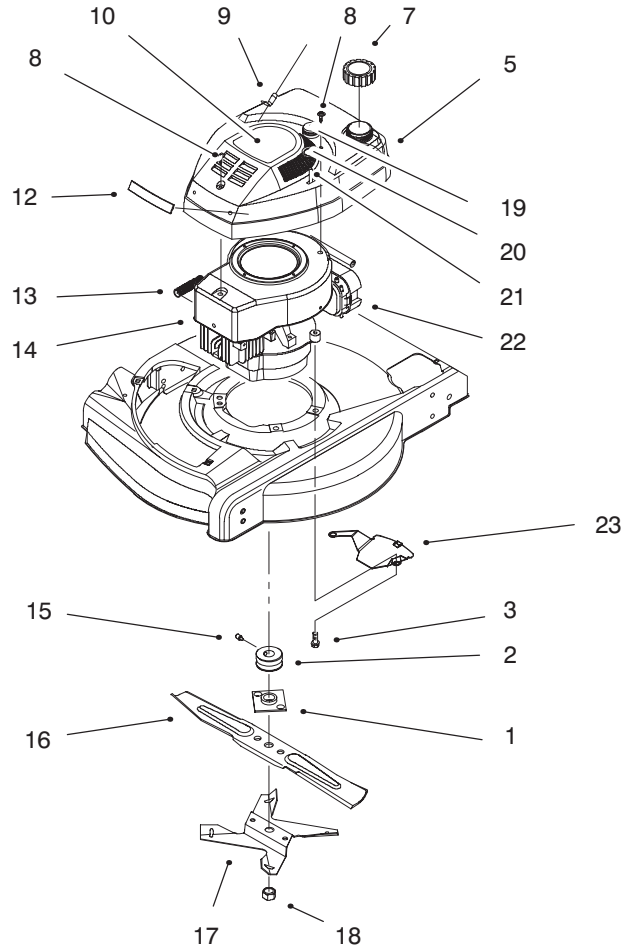

C-2498

ENGINE ASSEMBLY

Ref. No.	Part No.	Description	No. Used	Ref. No.	Part No.	Description	No. Used
1	677525	Plate & Collar Assembly	1	13	93-4306	Spring - Compression	1
2	92-6542	Pulley - Engine (Model No. 10304 Only)	1	14		Engine Assembly	1
3	92-1624	Screw - Engine	3	15	613227	Screw - Set (Model No. 10304 Only)	1
5	92-6380	Tank & Shroud Assembly	1	16	612543	Blade - 21"	1
7	93-3660	Fuel/Oil Cap Assembly	1	17	92-1630	Fan - Mulching	1
8	93-4302	Screw - Sems	3	18	603164	Nut - Blade	1
9	92-1701	Rope - Stop	1	19	66-7460	Bulb - Primer	1
10	93-0295	Decal - Recoil (Model No. 10227 Only)	1	20	44-2750	Body - Primer	1
*	93-0294	Decal - Recoil (Model No. 10304 Only)	1	21	44-3174	Hose - Primer	1
12	92-8615	Applique - Shroud	1	22	612782	Line - Gas	1
				23	93-4196	Shield - Grass (Model No. 10304 Only)	1

*Not Illustrated