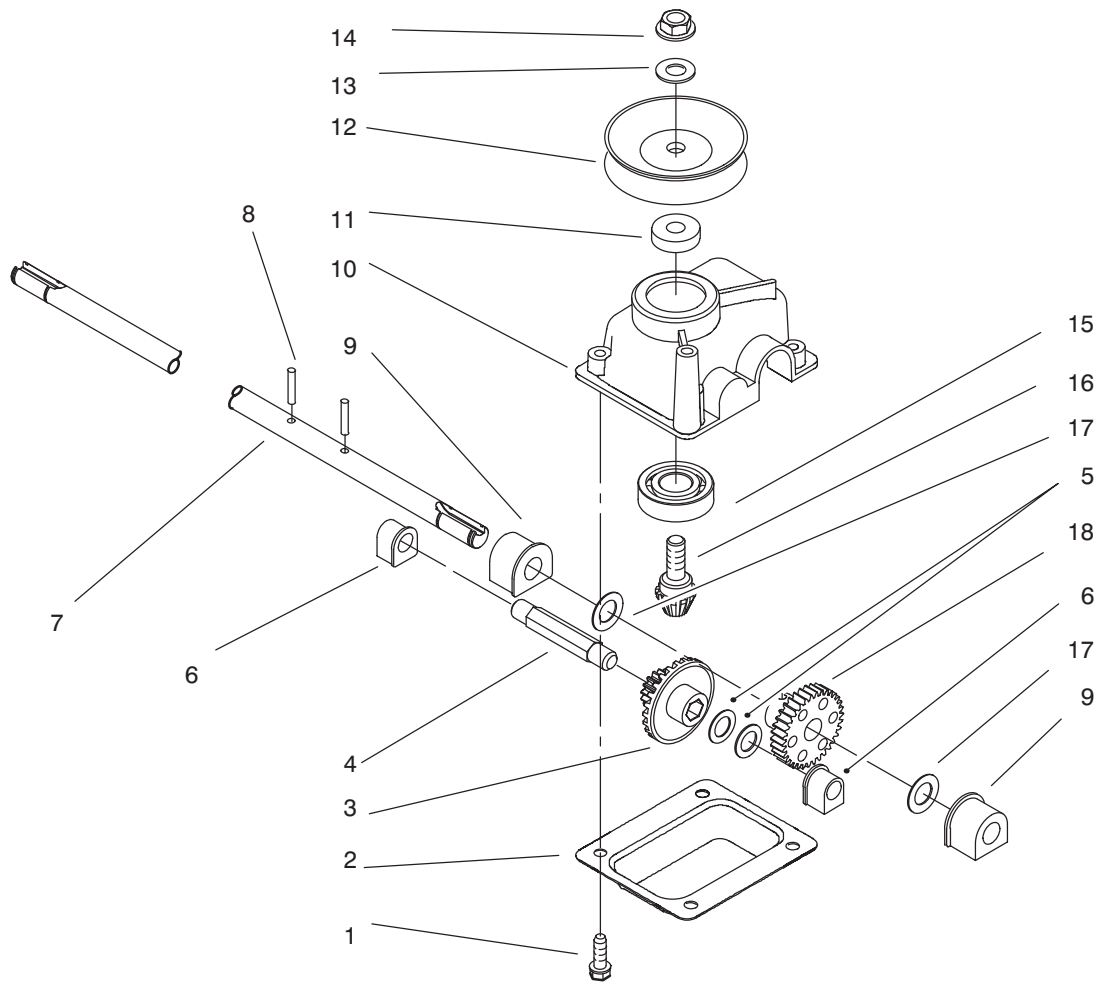

C-1292

GEAR CASE ASSEMBLY (Model No. 10304)

Ref. No.	Part No.	Description	No. Used	Ref. No.	Part No.	Description	No. Used
1	32144-4	Screw - Taptite	4	10	92-7727	Gearcase	1
2	614668	Cover - Gear Case	1	11	62-6660	Spacer	1
3	55-3760	Pinion - 15 Tooth	1	12	614669	Pulley - Half	2
4	614696	Shaft - Intermediate	1	13	3256-24	Washer	1
5	36-4791	Washer	2	14	3296-5	Nut	1
6	60-8750	Bushing	2	15	38-7820	Bearing - Ball	1
7	93-0239	Shaft - Output	1	16	60-8890	Gear - Bevel Pinion	1
8	3285-19	Pin - Groove	2	17	36-4780	Washer - Thrust	2
9	60-8850	Bushing - Output	2	18	614596	Gear 34 Tooth	1