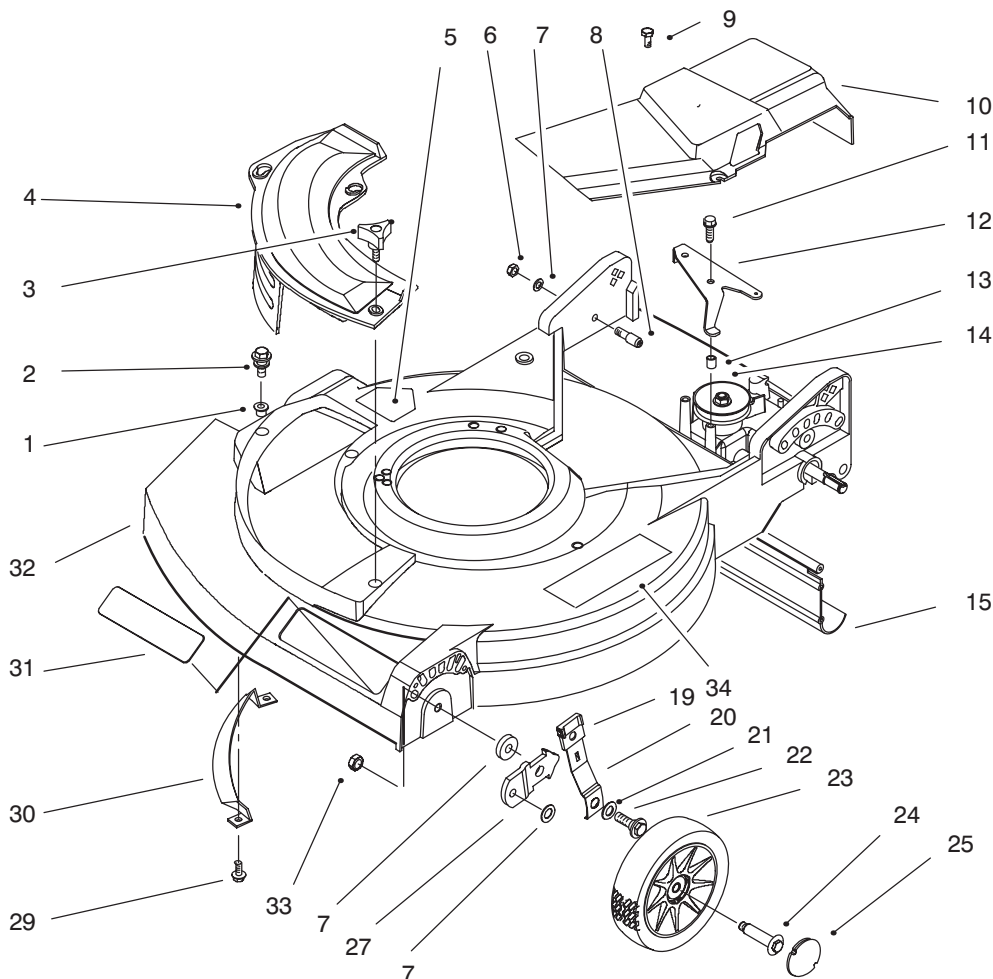

* Not Illustrated

C-2177A

DECK AND WHEEL ASSEMBLY (Model No. 10422)

Ref. No.	Part No.	Description	No. Used
1	94-1610	Grommet	3
2	614677	Screw - Thread Forming	2
3	614682	Knob	1
4	92-8630	Cover- Plate, Mulch	1
*	607560	Cover - Side Discharge	1
5	39-5770	Decal - Danger (English)	1
6	610358	Nut	2
7	92-9673	Bolt - Shoulder	2
8	92-7736	Shield - Trailing	1
11	92-5791	Spacer	2
12	92-1005	Spring Arm Assembly	2
13	3290-413	Washer - Belleville	4
14	92-4856	Bolt - Shoulder	2
15	92-1604	Hub Cap	4
16	614650	Bolt - Wheel	2
17	684777	Wheel Assembly 8"	2

Ref. No.	Part No.	Description	No. Used
18	40-1940	Washer - Wheel Bolt	8
19	614637	Bracket - H. O. C.	4
20	29-8970	Washer	2
21	608834	Washer	2
23	92-1008	Knob - Spring Arm	4
24	92-1006	Spring Arm Assembly	2
25	684776	Wheel - 6"	2
26	92-1099	Bolt - Wheel	2
28	46-6811	Screw	2
29	608175	Bar - Toe	1
30	93-0289	Decal	1
31	17-4449	Housing - 21" (Incl. Ref.#5 & 30)	1
32	3296-39	Nut - Lock	4
33	92-7674	Bolt - Shoulder	2
34	93-7250	Decal - Warning	1

* Not Illustrated

C-2178A

DECK AND WHEEL ASSEMBLY (Model No. 10518 & 10523)

Ref. No.	Part No.	Description	No. Used
1	94-1610	Grommet	3
2	614677	Screw - Thread Forming	2
3	614682	Knob	1
4	92-8630	Cover- Plate, Mulch	1
*	607560	Cover - Side Discharge	1
5	39-5770	Decal - Danger (English)	1
6	610358	Nut	2
7	40-1940	Washer - Wheel Bolt	6
8	92-9673	Bolt - Shoulder	2
9	12-5450	Screw	2
10	92-8852	Cover - Drive	1
11	92-7748	Screw	2
12	92-7699	Bracket - Actuator	1
13	256-251	Bushing	2
14	92-7869	Gear Case Assembly	1
15	92-7736	Shield - Trailing	1