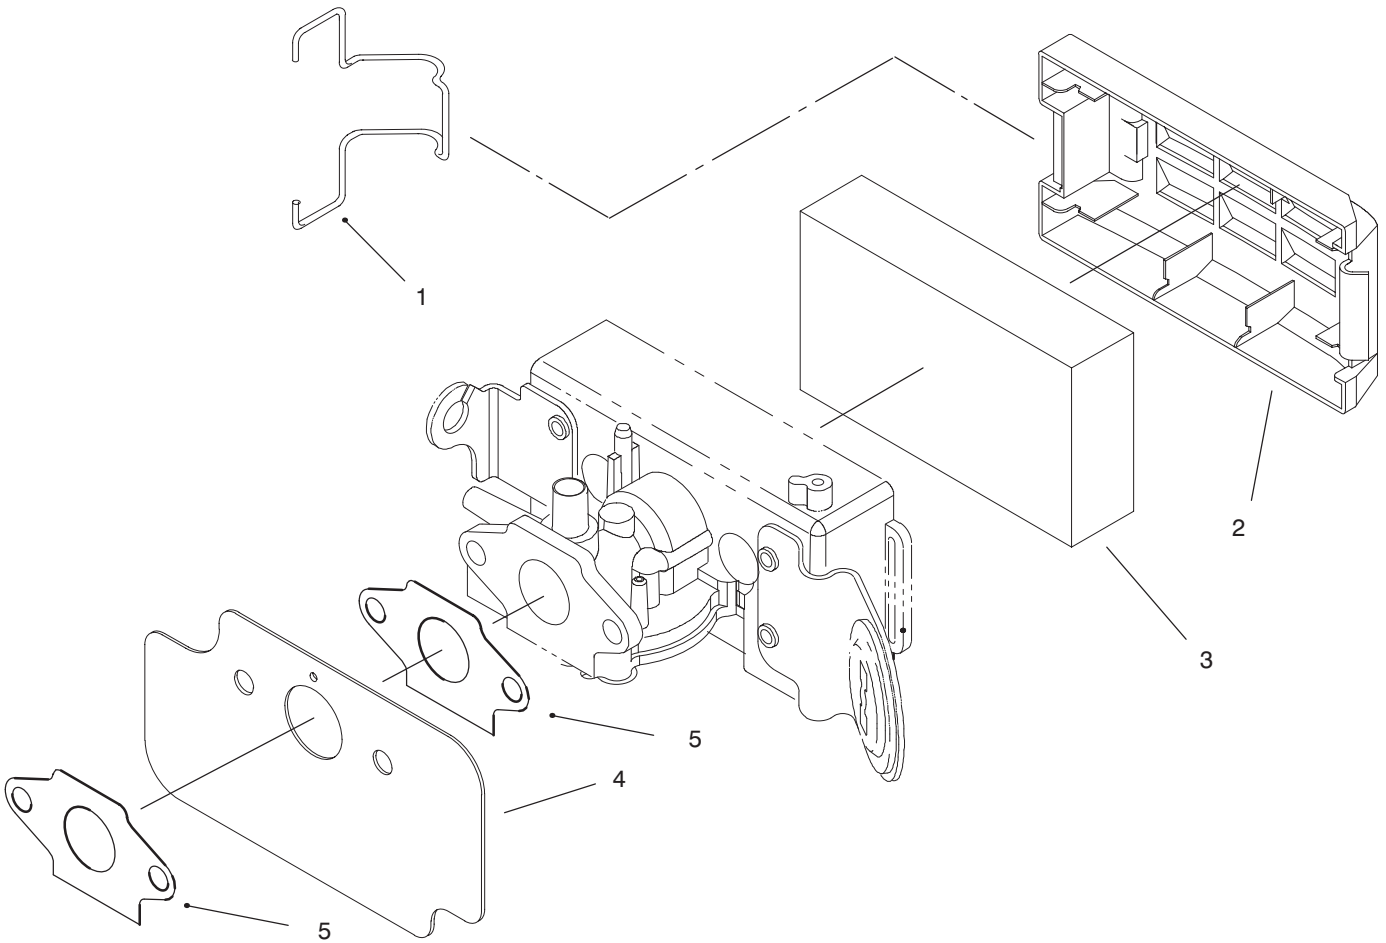

C-2184A

AIR FILTER ASSEMBLY

Ref. No.	Part No.	Description	No. Used
1	610383	Retainer – Cover	1
2	93-1231	Cover – Air Filter	1
3	609493	Element – Air Filter	1

Ref. No.	Part No.	Description	No. Used
4	93-1221	Shield – Heat	1
5	92-4948	Gasket – Carb.	2