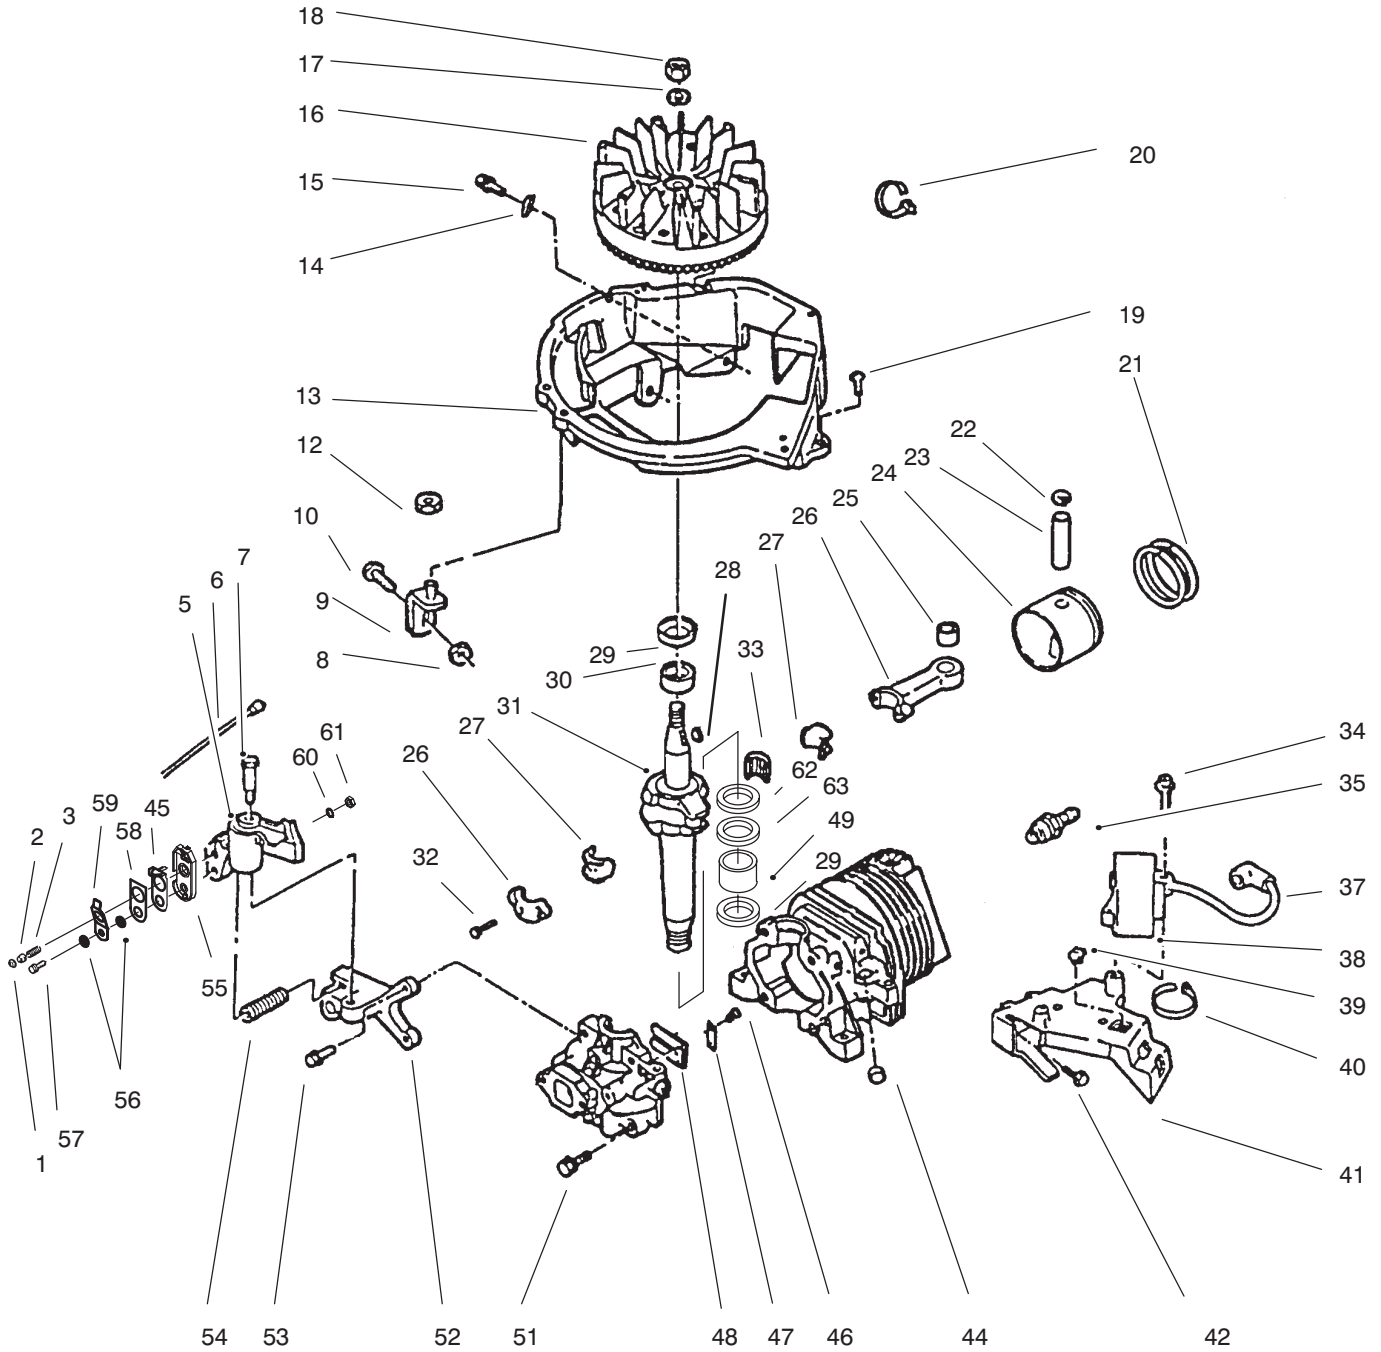

ENGINE ASSEMBLY

ENGINE ASSEMBLY

Ref. No.	Part No.	Description	No. Used	Ref. No.	Part No.	Description	No. Used
1	611213	Retainer	1	31	94-5713	Crankshaft	1
2	611509	Actuator - Brake Lever	1	32	611393	Screw	2
3	611214	Spring - Cable, Return	1	33	609754	Set - Needle Bearing	1
5	682683	Brake Assembly	1	34	607526	Screw	2
6	683821	Wire Lead	1	35	614009	Spark Plug	1
7	613529	Bolt - Shoulder	1	37	681678	Wire Lead & Cover Assy	1
8	608311	Nut	1	38	683215	C. D. Ignition Module (Incl. Ref. #37)	1
9	683581	Brace Assembly	1	39	605120	Grommet	1
10	603014	Bolt	1	40	614249	Tie Strap	1
12	602315	Nut	1	41	613072	Bracket - C. D.	1
13	612427	Shroud - Base	1	42	614343	Screw	2
14	611191	"J" Clip	1	44	609123	Plug	4
15	609947	Screw	3	45	612841	Plate - Contact	1
16	683580	Flywheel Assembly	1	46	612872	Screw	2
17	316959	Washer - Lock	1	47	602587	Plate - Reed	1
18	130743	Nut - Flywheel	1	48	602588	Reed	1
19	609808	Screw	1	49	681831	Bearing - Main	1
20	317893	Tie Strap	1	51	613110	Screw	1
21	681737	Set - Ring	1	52	611192	Bracket - Brake	1
22	303712	Ring - Retaining	2	53	613233	Screw	2
23	606608	Pin - Wrist	1	54	611211	Spring - Brake	1
24	92-4925	Piston & Connecting Rod Assembly (Incl. Ref. #21-23, 25, 27, 32, & 33)	1	55	93-1240	Case Assembly	1
25	92-4927	Bearing Assembly	1	56	306407	Washer	2
26	92-4921	Connecting Rod Assembly (Incl. Ref. #25, 27,32 & 33)	1	57	321-6	Screw	1
27	677982	Liner - Pair	1	58	612842	Shield	1
28	607199	Key - Flywheel	1	59	93-1239	Spring - Contact	1
29	611396	Seal - Oil	2	60	3255-7	Washer - Ext. Tooth Lock	1
30	681830	Bearing - Main	1	61	306375	Nut	1
				62	252-76	Bearing - Thrust	1
				63	252-80	Washer - Thrust	1
				*	94-5734	Short Block	1

*Not Illustrated