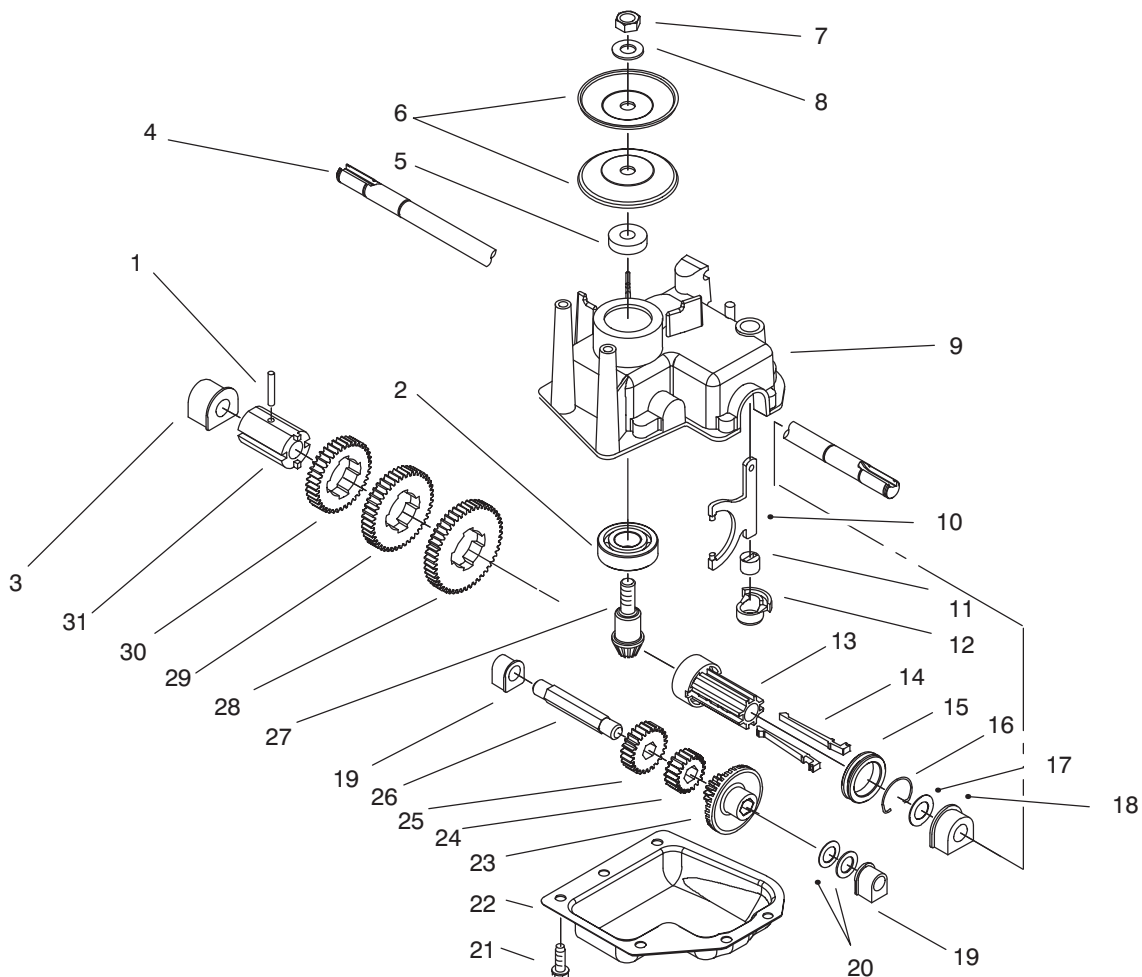

C-1322

GEAR CASE ASS'Y (Model No. 10518 & 10523)

Ref. No.	Part No.	Description	No. Used
1	3285-19	Pin - Groove	1
2	38-7820	Bearing - Ball	1
3	60-8850	Bushing - Output	1
4	65-4770	Shaft - Output	1
5	92-5791	Spacer	1
6	60-8840	Pulley - Half	2
7	3296-5	Nut	1
8	3256-24	Washer	1
9	60-8710	Gearcase - Upper	1
10	60-8870	Yoke - Shift	1
11	29-9570	Bushing - Yoke	1
12	60-8810	Retainer - Shift Fork	1
13	76-0780	Sleeve - Shift Key	1
14	76-0760	Key - Shift	2
15	76-0770	Collar - Shift	1
16	65-5250	Clip - Spring	1

Ref. No.	Part No.	Description	No. Used
17	36-4780	Washer	1
18	60-8770	Bushing - Output	1
19	60-8750	Bushing - Inter. Shaft	2
20	36-4791	Washer - Thrust	2
21	49-2040	Screw	6
22	60-8730	Gear Case Cover	1
23	55-3760	Pinion - 15 Tooth	1
24	55-3780	Pinion - 20 Tooth	1
25	55-3800	Pinion - 25 Tooth	1
26	60-8800	Shaft - Intermediate	1
27	92-5790	Pinion - Bevel	1
28	55-3770	Gear - 49 Tooth	1
29	55-3790	Gear - 44 Tooth	1
30	55-3810	Gear - 39 Tooth	1
31	60-8790	Sleeve - Gear	1
*	92-7869	Gear Case Complete	1

*Not Illustrated