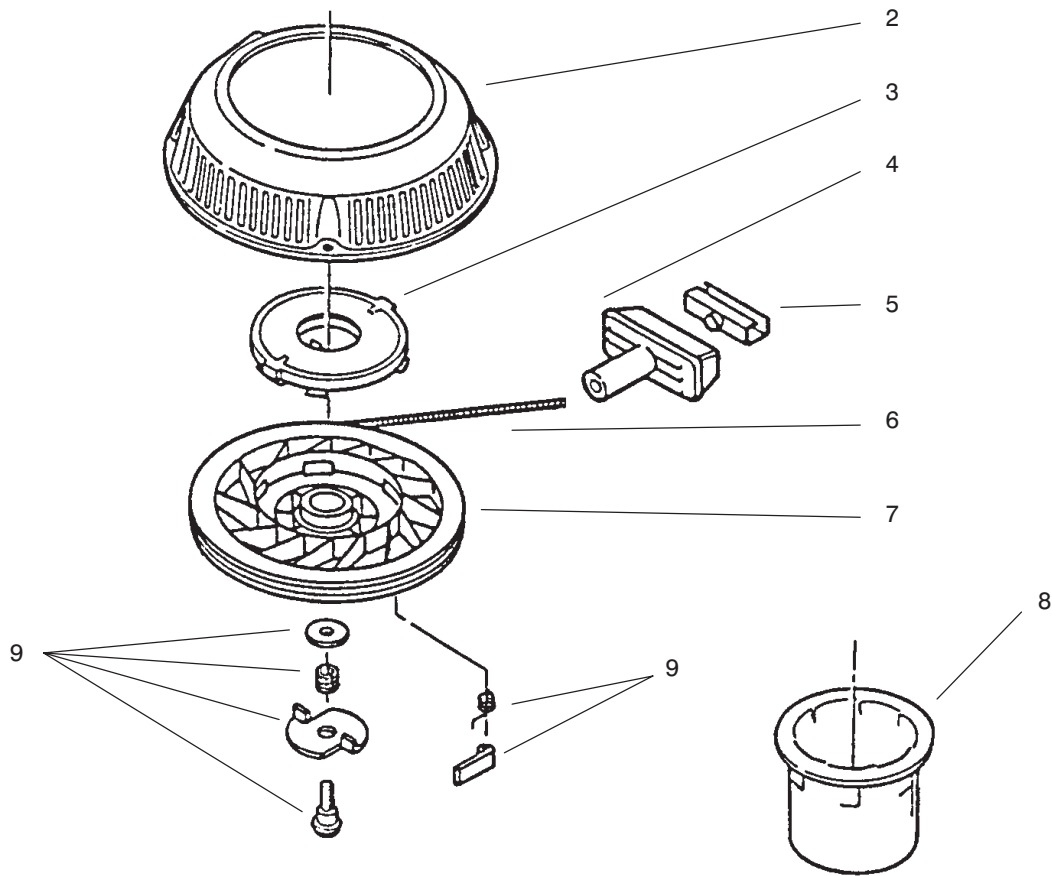

C-2181

STARTER ASSEMBLY

Ref. No.	Part No.	Description	No. Used
*	684622	Starter Assembly (Incl. Ref. #2, 3, 6, 7, & 9)	1
2	684567	Starter Housing & Shaft	1
3	92-4935	Spring & Keeper	1
4	612825	Handle - Starter	1

Ref. No.	Part No.	Description	No. Used
5	612824	Clip - Rope	1
6	612432	Rope	1
7	612950	Pulley	1
8	612949	Hub - Starter	1
9	683899	Kit - Dog	1