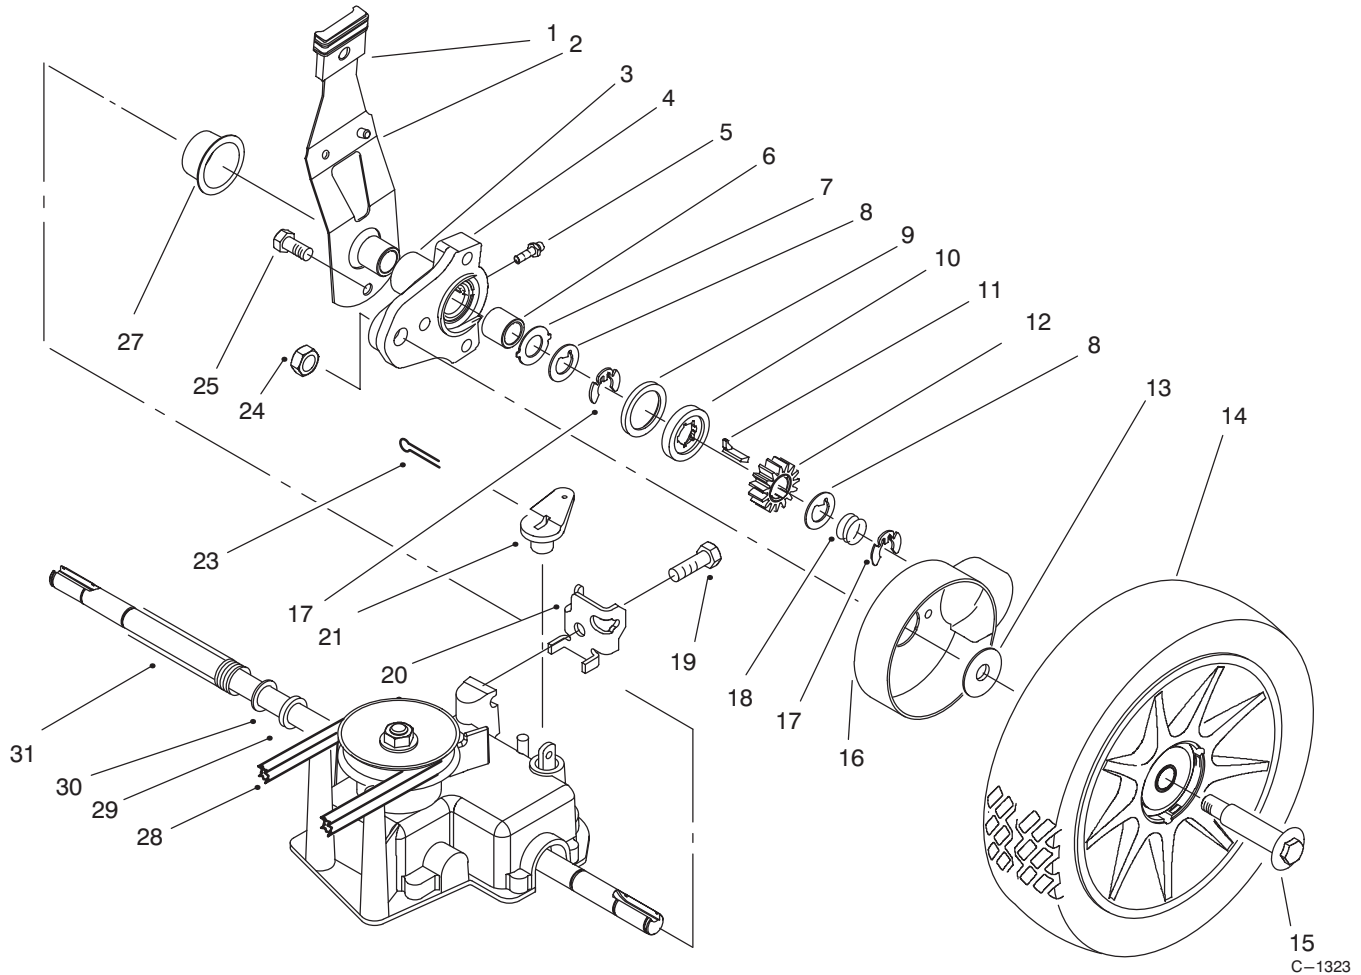

REAR WHEEL DRIVE ASS'Y (Model No. 10518 & 10523)

Ref. No.	Part No.	Description	No. Used
1	92-1008	Knob - Spring Arm (Ref.)	2
2	92-6540	Spring Arm Assembly L.H.	1
*	92-6539	Spring Arm Assembly R.H.	1
3	70-9760	Bushing	2
4	92-7746	Pivot Arm Assembly (Incl. Ref. #3, 5, & 6)	2
5	302-56	Fitting - Grease (Ref.)	2
6	47-2900	Bushing	2
7	65-4730	Washer - Thrust	2
8	65-4740	Washer - Thrust	4
9	65-4710	Ring - Friction	2
10	65-4760	Washer - Clutch	2
11	66-6050	Key - Rocking, L.H.	1
*	66-6040	Key - Rocking, R.H.	1
12	65-4750	Gear - Pinion	2
13	614426	Washer - Stepped	2

Ref. No.	Part No.	Description	No. Used
14	92-1042	Wheel - 8"	2
15	92-1057	Bolt - Wheel	2
16	94-1609	Cover - Wheel	2
17	65-2720	Ring - Retaining	4
18	65-4720	Spring - Compression	2
19	32144-70	Screw - Hex. Hd.	1
20	82-8780	Retainer - Cable	1
21	60-8821	Lever - Shift	1
23	3272-10	Pin - Cotter	1
24	610358	Nut	2
25	32144-85	Screw	2
27	92-6535	Cap - End	2
28	92-1043	"V"Belt	1
29	605255	Washer - Felt	1
30	303259	Washer - Flat	1
31	24-7920	Cover - Drive Shaft	1

*Not Illustrated