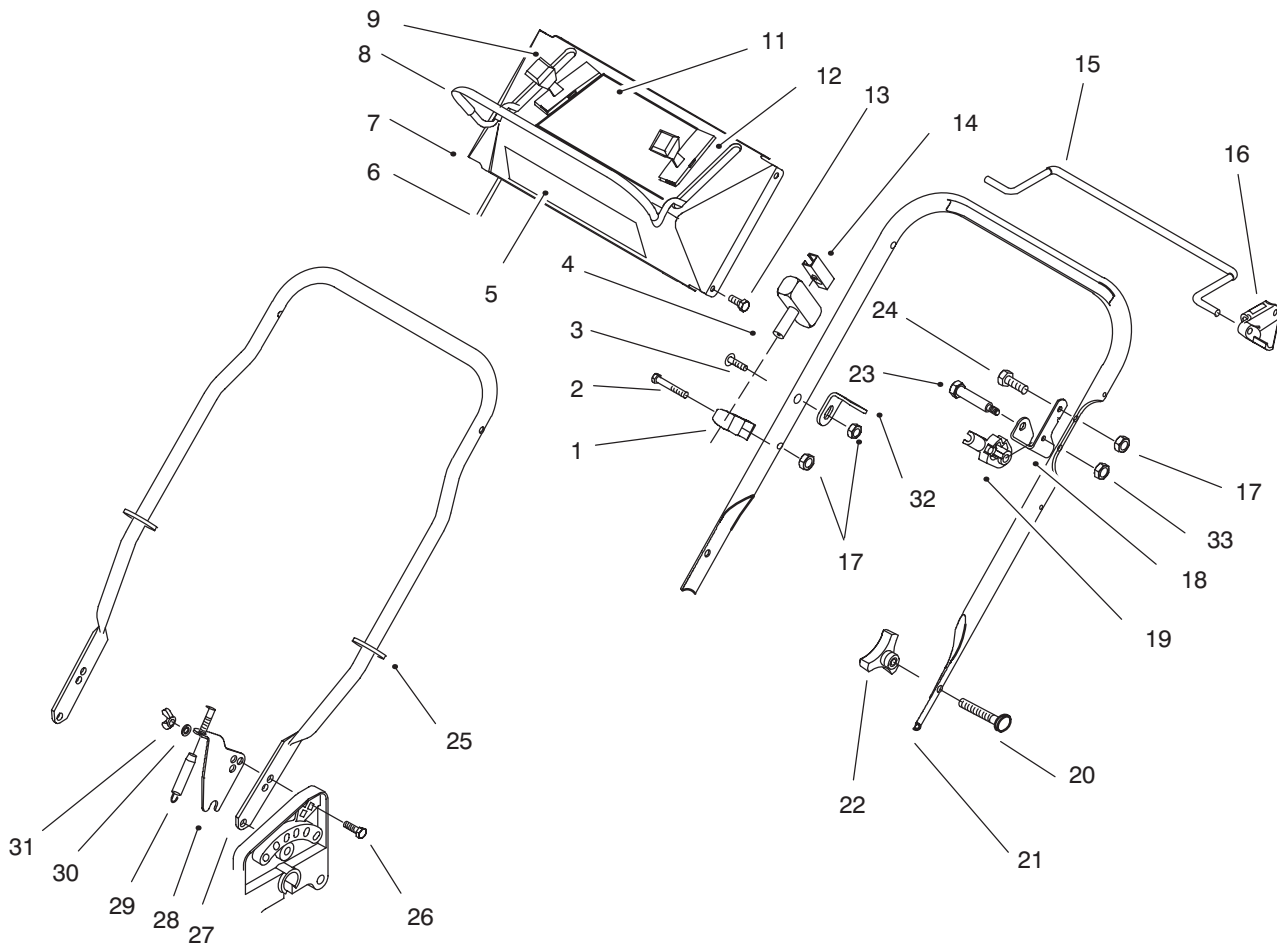

Ref. No.	Part No.	Description	No. Used
14	92-1042	Wheel - 8"	2
15	92-1057	Bolt - Wheel	2
16	94-1609	Cover - Wheel	2
17	65-2720	Ring - Retaining	4
18	65-4720	Spring - Compression	2
19	32144-70	Screw - Hex. Hd.	1
20	82-8780	Retainer - Cable	1
21	60-8821	Lever - Shift	1
23	3272-10	Pin - Cotter	1
24	610358	Nut	2
25	32144-85	Screw	2
27	92-6535	Cap - End	2
28	92-1043	"V"Belt	1
29	605255	Washer - Felt	1
30	303259	Washer - Flat	1
31	24-7920	Cover - Drive Shaft	1

*Not Illustrated

C-2179

HANDLE ASSEMBLY

Ref. No.	Part No.	Description	No. Used
1	93-7383	Guide - Rope	1
2	321-51	Bolt	1
3	92-2268	Screw	1
4	612825	Handle - Rope	1
5	92-2918	Decal - Control Panel	1
6	93-3248	Cable - Brake	1
7	16-2039	Panel - Control (Model No. 10422)	1
*	16-2049	Panel - Control (Model No. 10518 & 10523) (Incl. Ref.#11)	1
8	92-1093	Bail - Brake	1
9	92-8926	Control Ground Speed (Model No. 10518 & 10523)	1
11	93-6625	Decal - Control Panel (Model No. 10422)	1
*	93-6624	Decal - Control Panel (Model No. 10518 & 10523)	1
12	93-3683	Control - Throttle	1
13	92-9665	Screw	4
14	612824	Insert - Handle	1
15	92-1617	Bail - Control (Model No. 10518 & 10523)	1