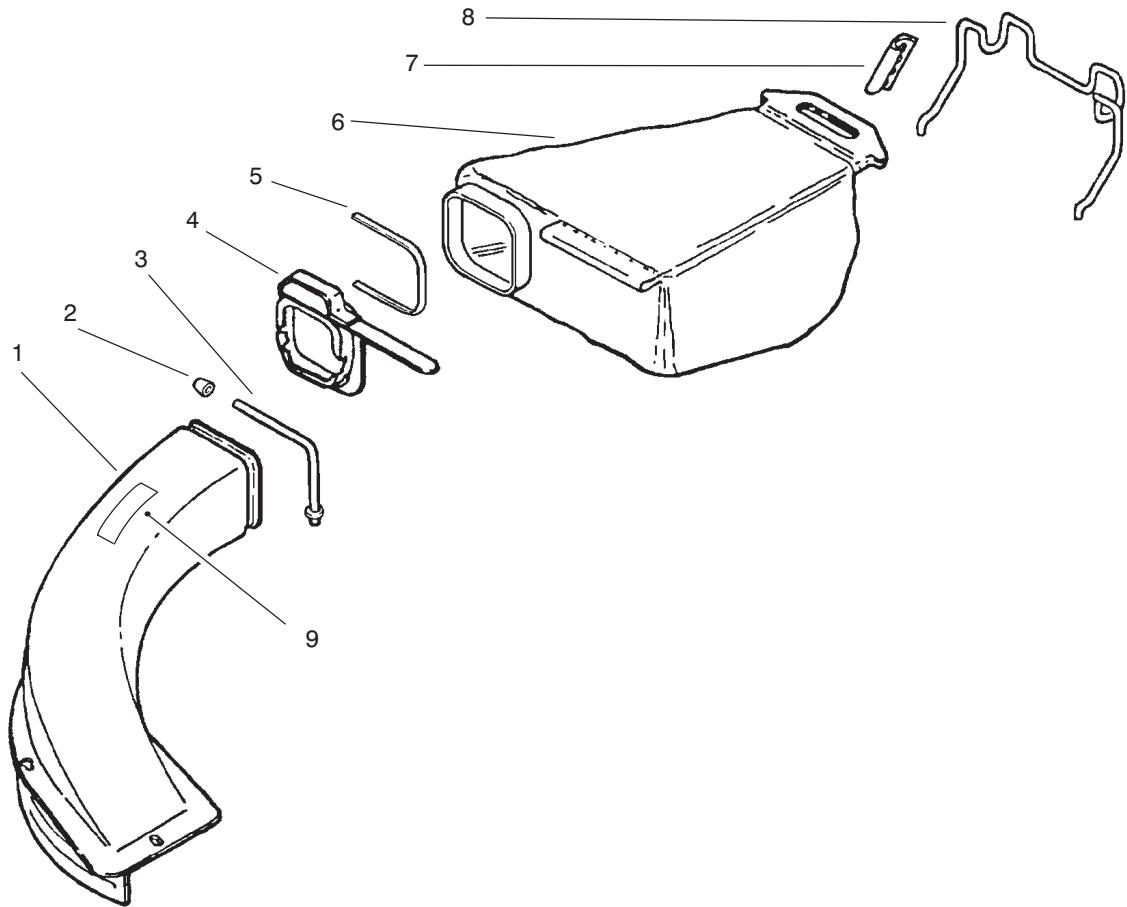

REAR CATCHER ASSEMBLY (Model No. 10523 Only)

Ref. No.	Part No.	Description	No. Used
1	684729	Chute & Support Assembly (Incl. Ref.# 2,3 & 9)	1
2	614589	Nut – Cap	1
3	614591	Chute Support	1
4	684727	Adaptor Assembly	1
5	614700	Tie Strap	1

Ref. No.	Part No.	Description	No. Used
6	*	Bag Assembly	1
7	613462	Hanger Clamp	2
8	613455	Wide Hanger	1
9	92-2919	Decal – Danger	1

*Includes Ref.#5 and instruction sheet for installing bag to adapter assembly. Order via model #89800.