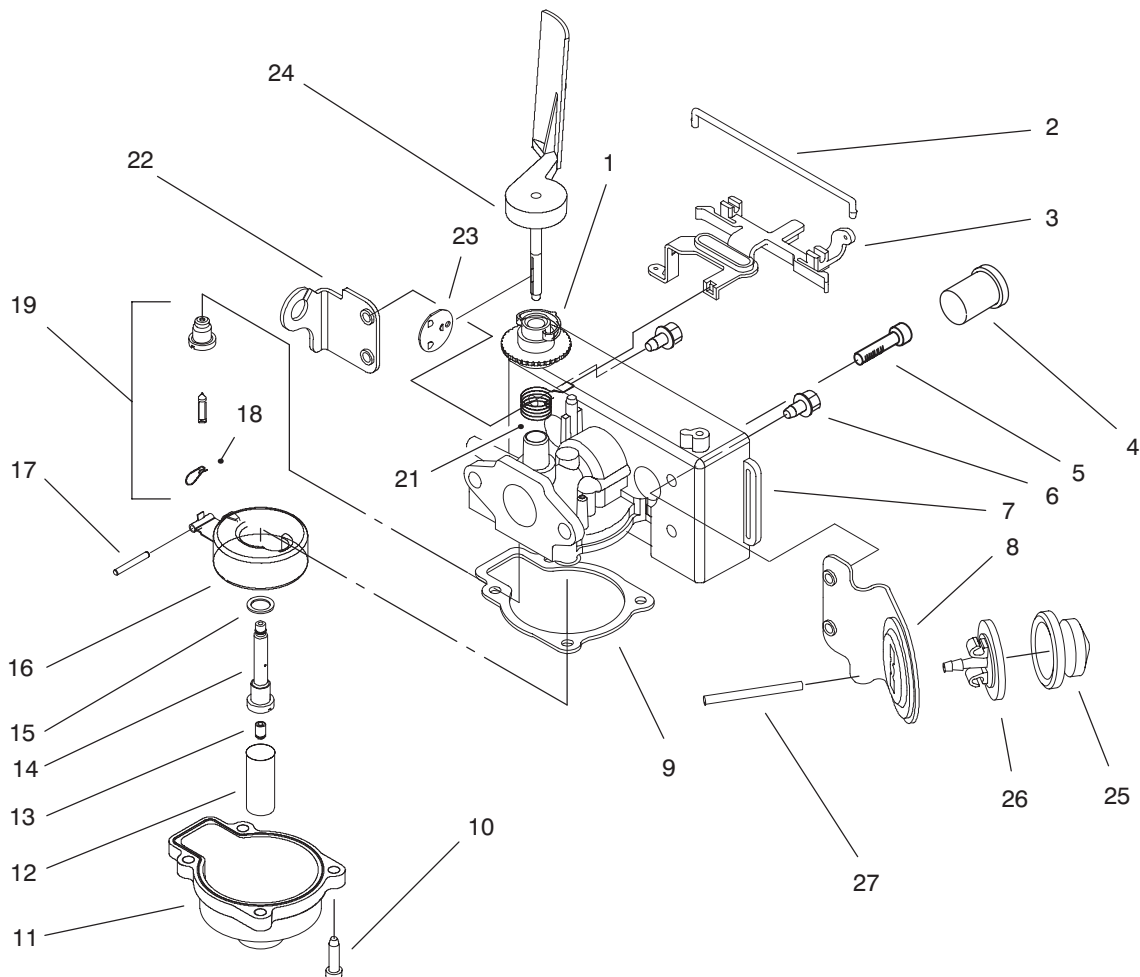

*Not Illustrated

C-2181

STARTER ASSEMBLY

Ref. No.	Part No.	Description	No. Used
*	684622	Starter Assembly (Incl. Ref. #2, 3, 6, 7, & 9)	1
2	684567	Starter Housing & Shaft	1
3	92-4935	Spring & Keeper	1
4	612825	Handle - Starter	1

Ref. No.	Part No.	Description	No. Used
5	612824	Clip - Rope	1
6	612432	Rope	1
7	612950	Pulley	1
8	612949	Hub - Starter	1
9	683899	Kit - Dog	1

C-2182A

CARBURETOR ASSEMBLY

Ref. No.	Part No.	Description	No. Used
1	610834	Collar – Adjustment	1
2	610165	Retainer	1
3	93-1225	Lever – Speed Adjust	1
4	611545	Plug	2
5	609482	Screw – Pan Hd. Sems	2
6	613269	Screw	4
7	93-4341	Body – Carburetor	1
8	93-1232	Bracket – Primer	1
9	602850	Gasket – Float Chamber	1
10	608850	Screw	4
11	92-9691	Float Chamber	1
12	611071	Filter – Fuel	1
13	94-5710	Main Jet	1
14	92-6371	Nozzle	1