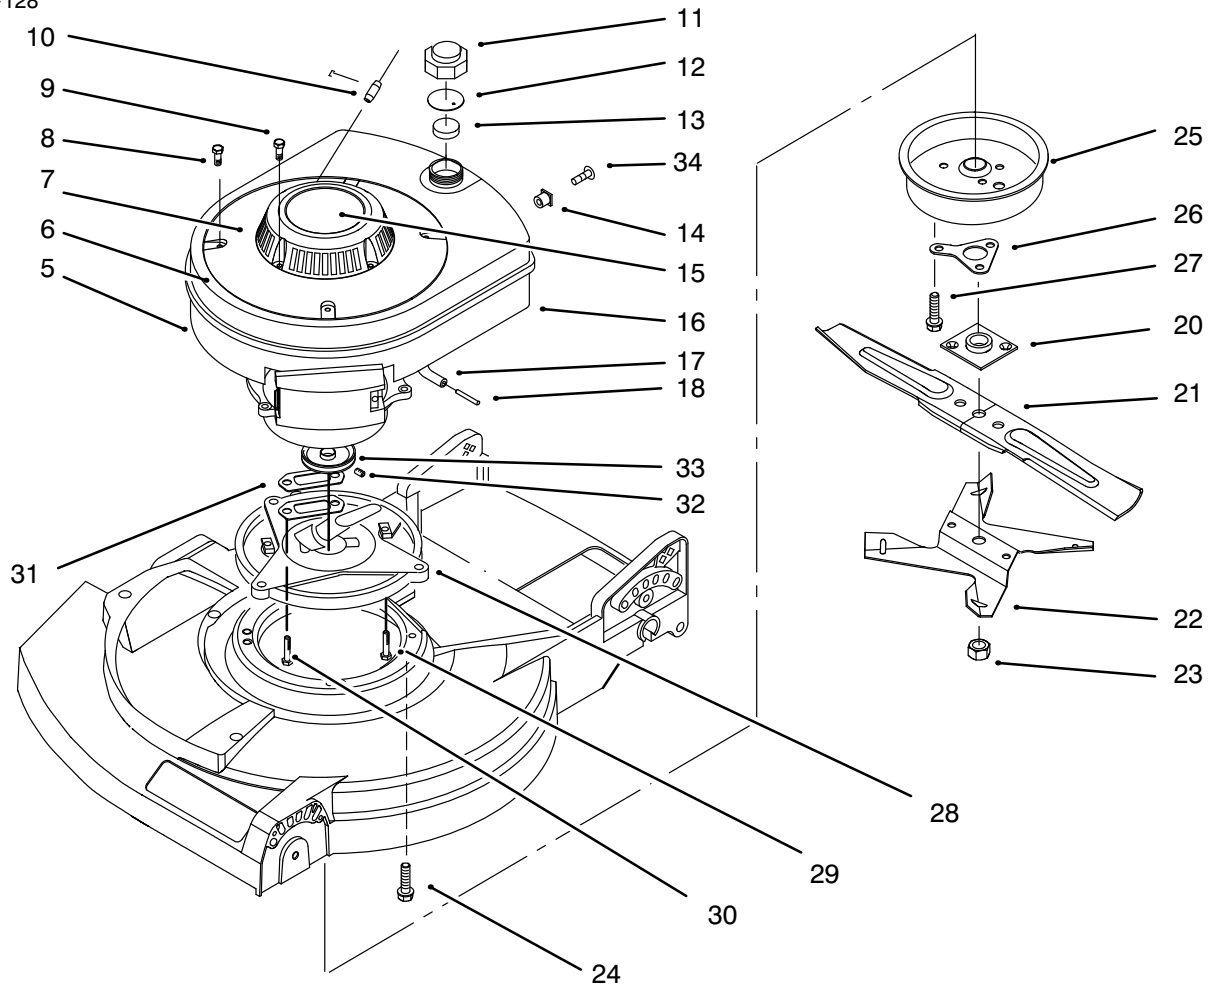

C-2176A

ENGINE, FUEL TANK & BLADE ASSEMBLY

Ref. No.	Part No.	Description	No. Used
5	16-5539	Shroud & Tank Assembly	1
6	684301	Base - Starter	1
7	684622	Starter Assembly	1
8	611395	Screw - Self Tapping	4
9	612428	Screw	4
10	47-2480	Stop - Rope	1
11	611327	Cap - Fuel	1
12	607213	Gasket - Fuel Cap	1
13	609150	Baffle Fuel Cap	1
14	605120	Grommet	1
15	92-9568	Decal - Recoil	1
16		Engine Assembly	1
17	612783	Line - Fuel	1
18	612974	Screen - Fuel Line	1
20	677525	Plate & Collar Assembly	1

Ref. No.	Part No.	Description	No. Used
21	612543	Blade 21"	1
22	92-1630	Fan - Mulching	1
23	603164	Nut - Blade	1
24	92-1648	Screw - Engine	3
25	682876	Muffler Cover Assembly	1
26	609786	Support - Crankshaft	1
27	609471	Screw	3
28	92-6388	Plate - Muffler	1
29	613500	Screw	1
30	607601	Screw	3
31	93-1233	Gasket - Muffler	1
32	610345	Screw - Set	1
33	609976	Pulley	1
34	32144-53	Screw - Self Tapping	1