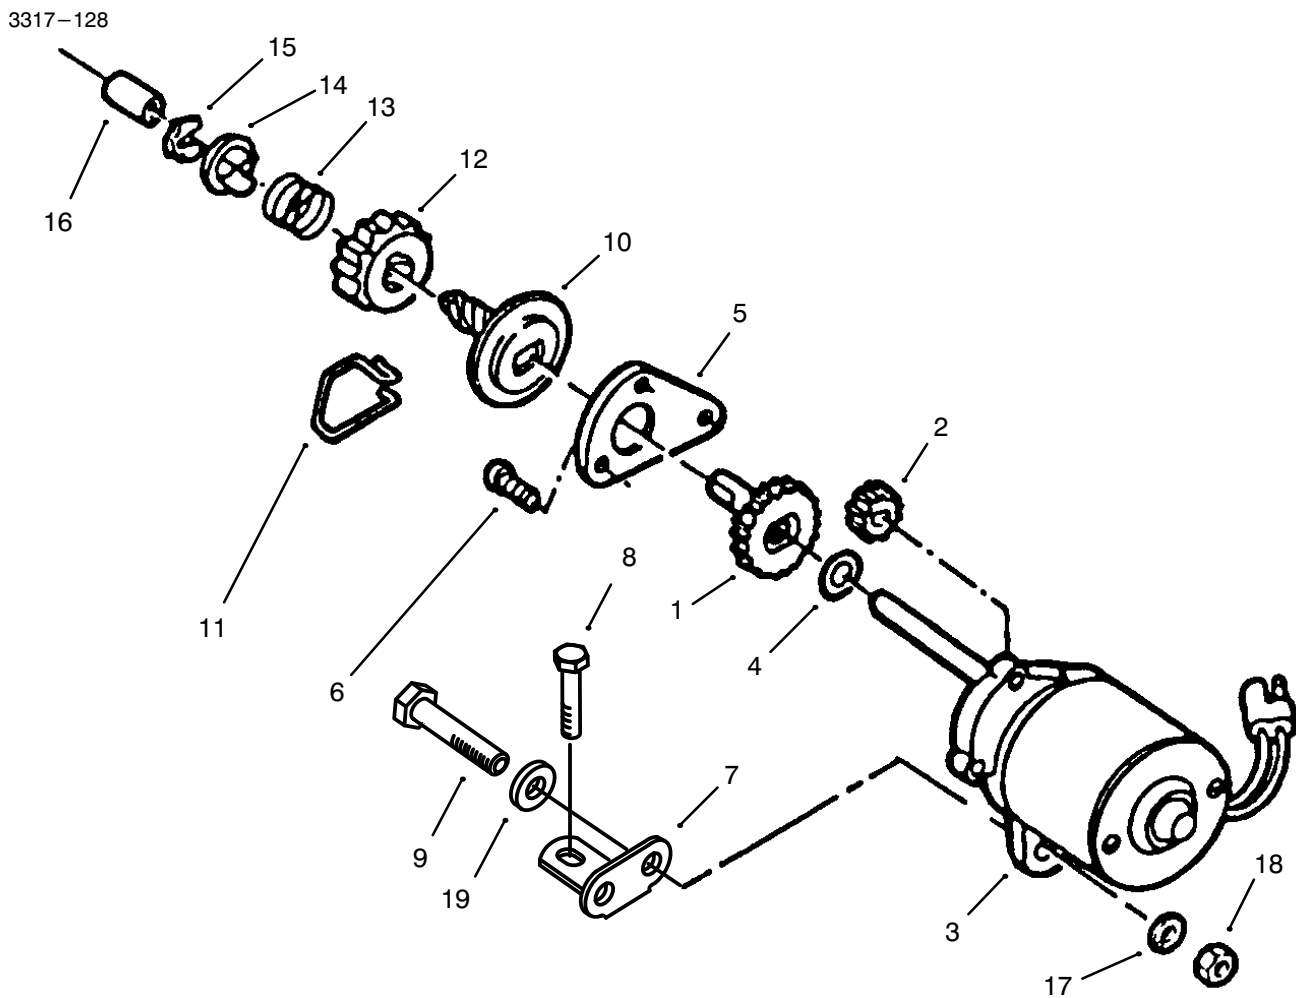

Ref. No.	Part No.	Description	No. Used
14	92-6371	Nozzle	1
15	612383	Washer	1
16	678113	Float & Arm Assembly	1
17	92-6389	Pin	1
19	92-9697	Float, Valve, & Body Ass'y	1
21	92-4944	Spring – Governor	1
22	93-1226	Bracket – Throttle Control	1
23	92-6373	Disc – Throttle	1
24	92-6376	Air Vane & Shaft	1
25	66-7460	Bulb – Primer	1
26	44-2750	Body – Primer	1
27	44-3175	Hose – Primer	1
*	93-4319	Carburetor Complete	1

*Not Illustrated

C-2184A

AIR FILTER ASSEMBLY

Ref. No.	Part No.	Description	No. Used
1	610383	Retainer – Cover	1
2	93-1231	Cover – Air Filter	1
3	609493	Element – Air Filter	1

Ref. No.	Part No.	Description	No. Used
4	93-1221	Shield – Heat	1
5	92-4948	Gasket	2

C-1924A

ELECTRIC MOTOR ASSEMBLY

Ref. No.	Part No.	Description	No. Used
1	611386	Gear – Driven	1
2	611385	Pinion – Motor shaft	1
3	682807	Motor Housing & Pin Ass'y	1
4	609568	Washer	1
5	613517	Plate – Gear Cover	1
6	609130	Screw	3
7	612661	Bracket – Starter Mounting	1
8	609471	Screw	1
9	613075	Screw	2
10	682809	Pinion – Spring & Clutch Ass'y (Incl. Ref. #11–15)	1