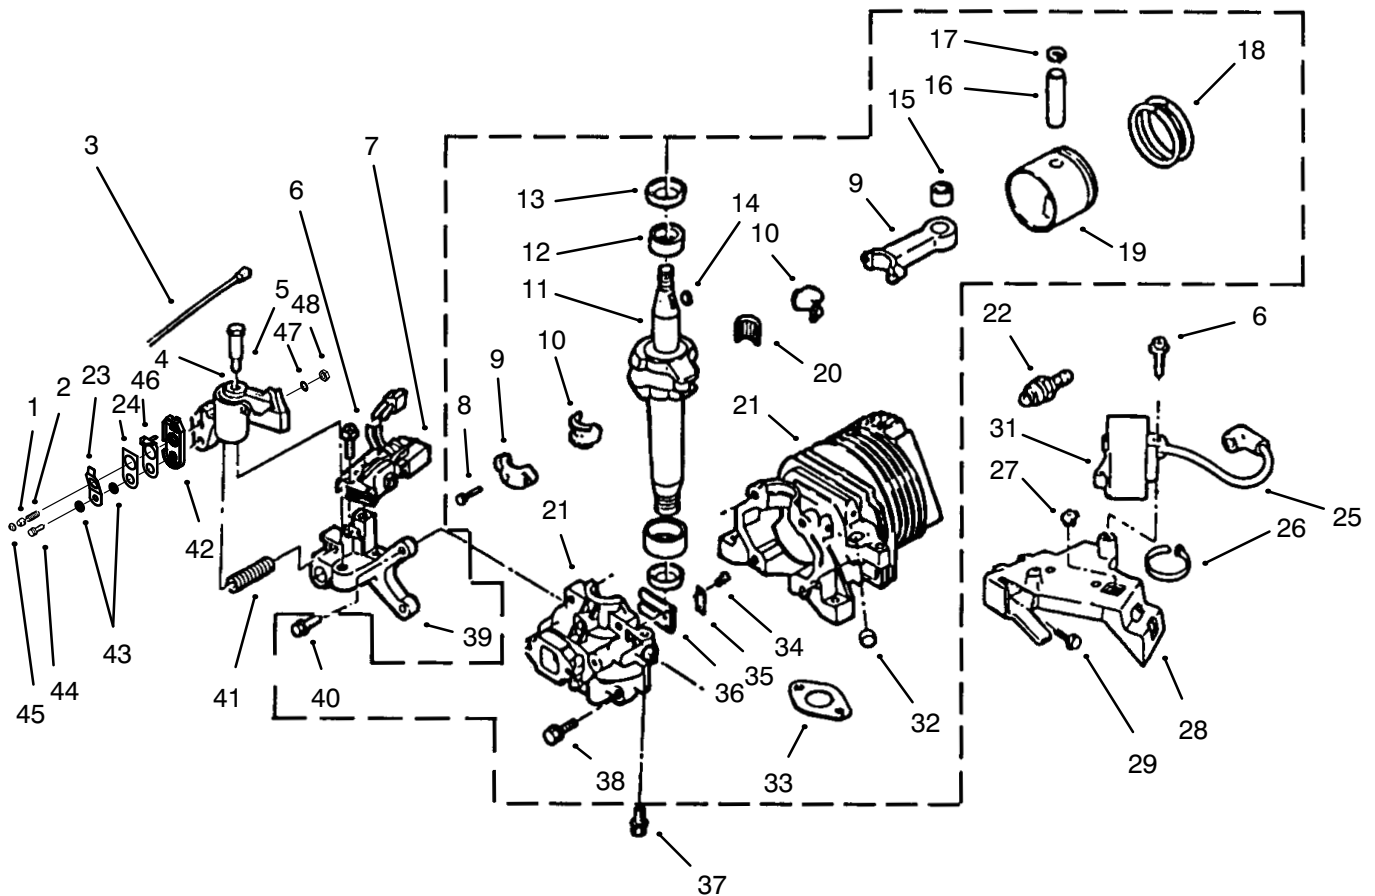

*Not Illustrated

C-1925

FLYWHEEL & WIRE HARNESS ASSEMBLY

Ref. No.	Part No.	Description	No. Used
1	93-4300	Harness - Wire	1
2	611215	Base - Shroud	1
3	608311	Nut	1
4	611512	Brace - Alternator	1
5	603014	Bolt	1
6	614343	Screw	1
7	609947	Screw	3
8	611191	Clip - J	1

Ref. No.	Part No.	Description	No. Used
9	683580	Flywheel	1
10	130743	Nut - Flywheel	1
11	316959	Washer - Lock	1
12	609808	Screw	2
13	317893	Strap - Tie	1
14	606537	Screw	1
15	682776	Relay	1

C-2172

CRANKSHAFT & CYLINDER ASSEMBLY