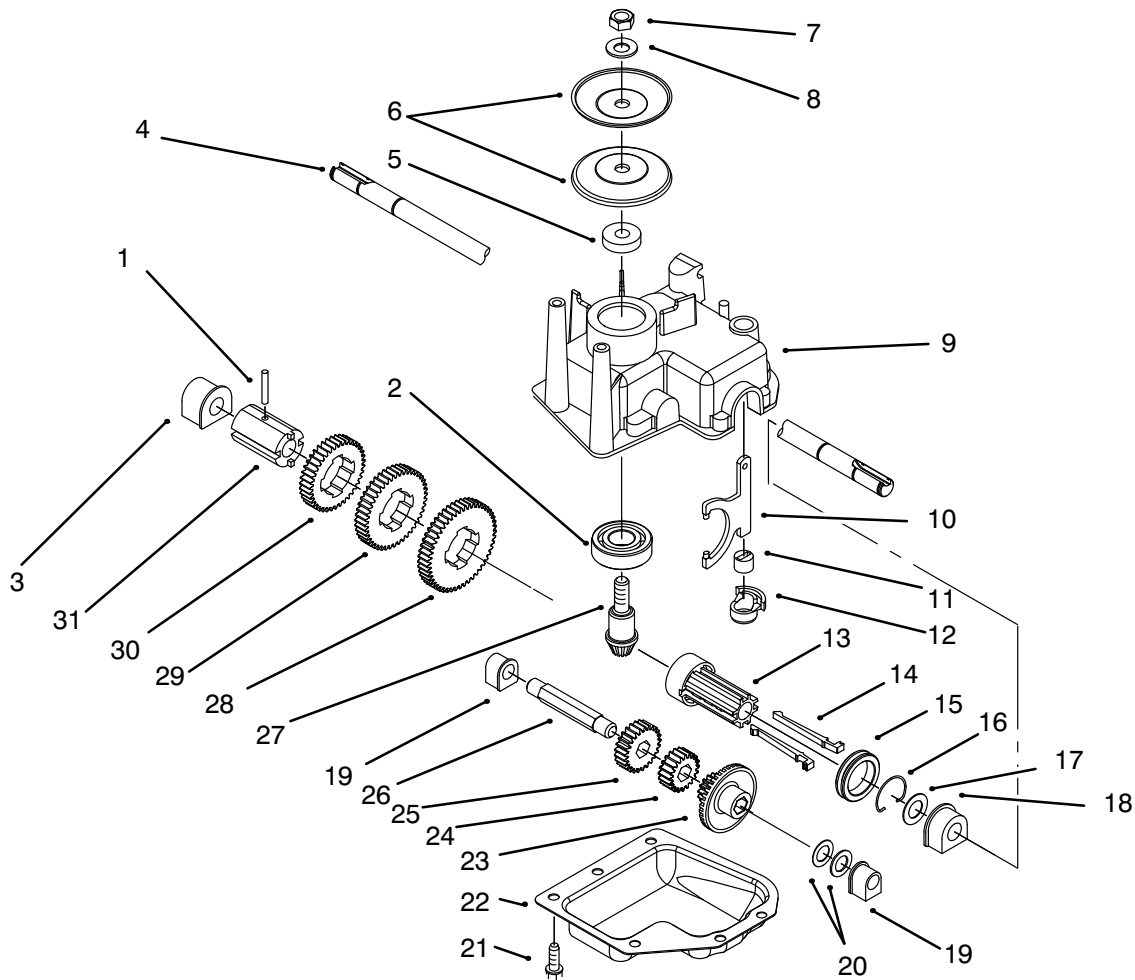

C-1322

GEAR CASE ASSEMBLY

Ref. No.	Part No.	Description	No. Used	Ref. No.	Part No.	Description	No. Used
1	3285-19	Pin - Groove	1	18	60-8770	Bushing - Output	1
2	38-7820	Bearing - Ball	1	19	60-8750	Bushing - Inter. Shaft	2
3	60-8850	Bushing - Output	1	20	36-4791	Washer - Thrust	2
4	65-4770	Shaft - Output	1	21	49-2040	Screw	6
5	92-5791	Spacer	1	22	60-8730	Gear Case Cover	1
6	60-8840	Pulley - Half	2	23	55-3760	Pinion - 15 Tooth	1
7	3296-5	Nut	1	24	55-3780	Pinion - 20 Tooth	1
8	3256-24	Washer	1	25	55-3800	Pinion - 25 Tooth	1
9	60-8710	Gearcase - Upper	1	26	60-8800	Shaft - Intermediate	1
10	60-8870	Yoke - Shift	1	27	92-5790	Pinion - Bevel	1
11	29-9570	Bushing - Yoke	1	28	55-3770	Gear - 49 Tooth	1
12	60-8810	Retainer - Shift Fork	1	29	55-3790	Gear - 44 Tooth	1
13	76-0780	Sleeve - Shift Key	1	30	55-3810	Gear - 39 Tooth	1
14	76-0760	Key - Shift	2	31	60-8790	Sleeve - Gear	1
15	76-0770	Collar - Shift	1	*	92-7869	Gear Case Assembly Complete	1
16	65-5250	Clip - Spring	1				
17	36-4780	Washer	1				

*Not Illustrated