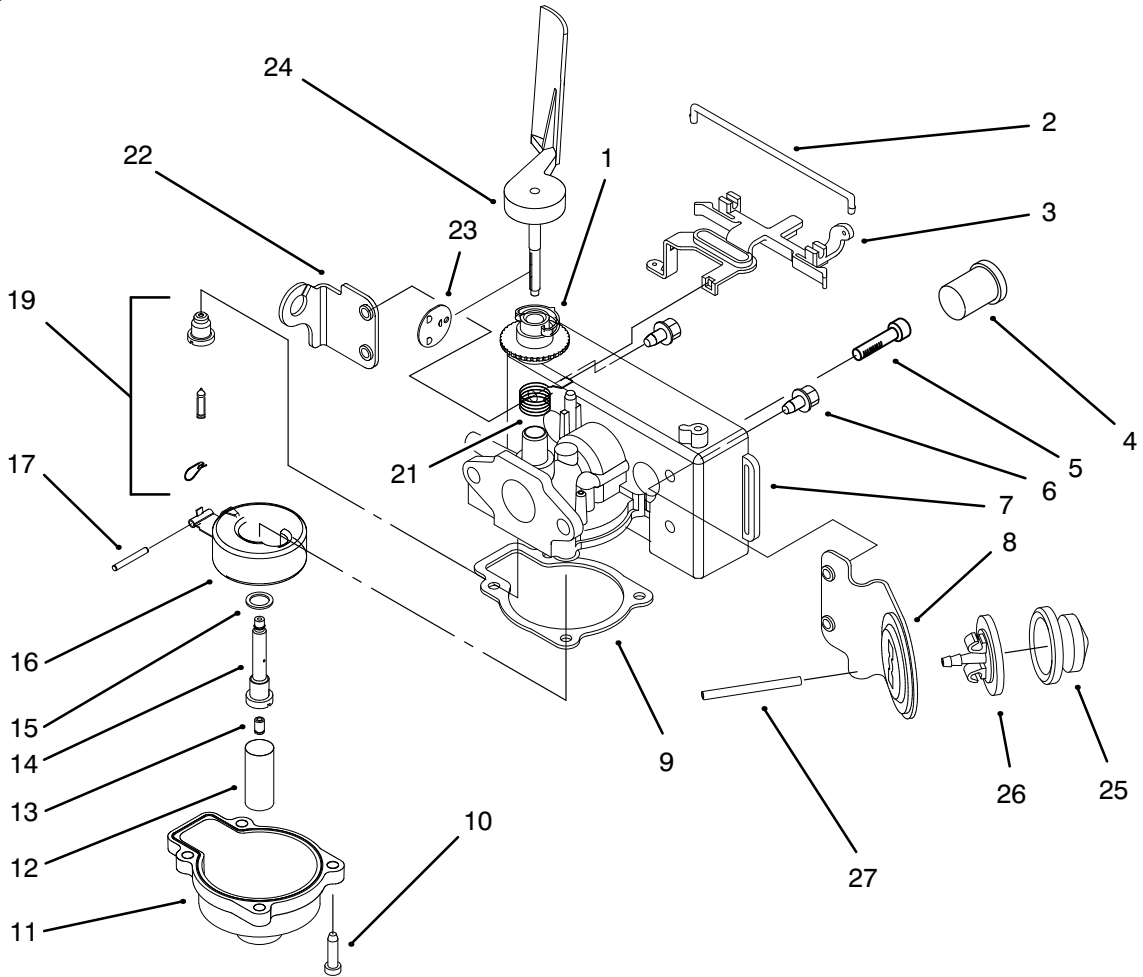

C-2182A

CARBURETOR ASSEMBLY

Ref. No.	Part No.	Description	No. Used
1	610834	Collar – Adjustment	1
2	610165	Retainer	1
3	93-1225	Lever – Speed Adjstut	1
4	611545	Plug	2
5	609482	Screw – Pan Hd. Sems	2
6	613269	Screw	4
7	93-1228	Body – Carburetor	1
8	93-1232	Bracket – Primer	1
9	602850	Gasket – Float Chamber	1
10	608850	Screw	4
11	92-9691	Float Chamber	1
12	611071	Filter – Fuel	1
13	92-6370	Main Jet	1

Ref. No.	Part No.	Description	No. Used
14	92-6371	Nozzle	1
15	612383	Washer	1
16	678113	Float & Arm Assembly	1
17	92-6389	Pin	1
19	92-9697	Float, Valve, & Body Ass'y	1
21	92-4944	Spring – Governor	1
22	93-1226	Bracket – Throttle Control	1
23	92-6373	Disc – Throttle	1
24	92-6376	Air Vane & Shaft	1
25	66-7460	Bulb – Primer	1
26	44-2750	Body – Primer	1
27	44-3175	Hose – Primer	1
*	93-4319	Carburetor Complete	1

*Not Illustrated