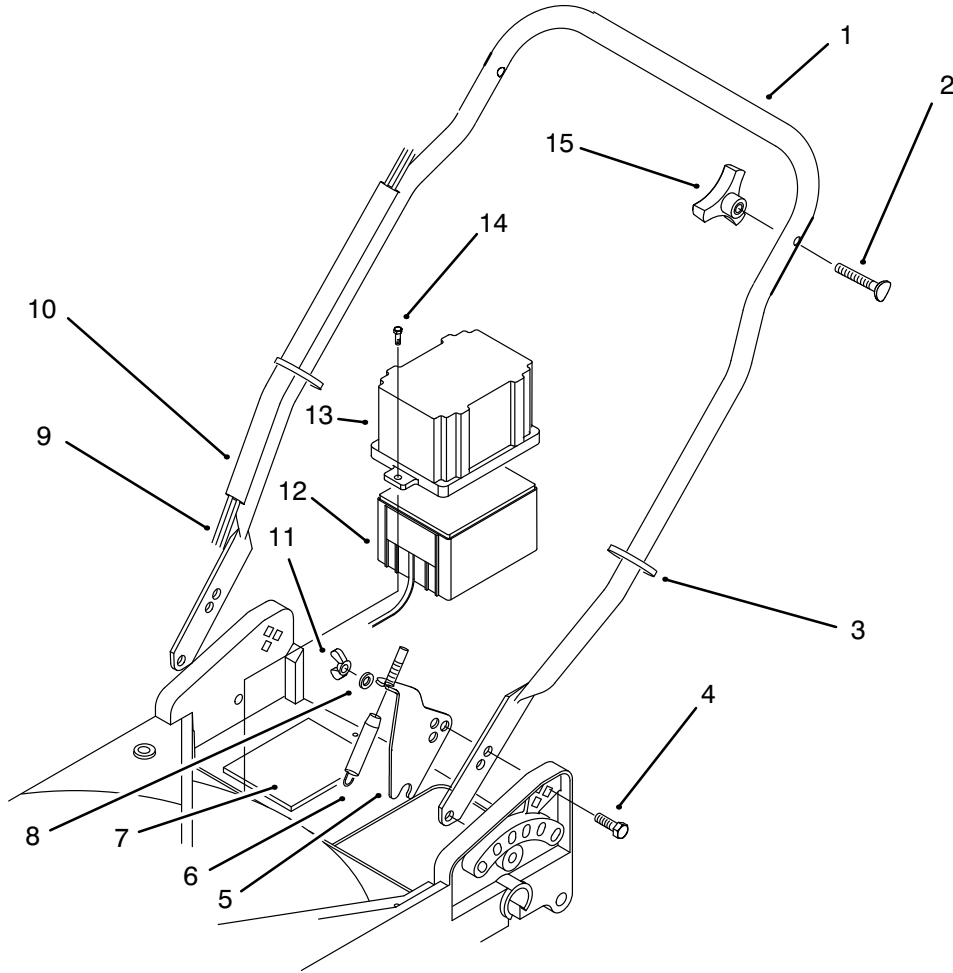

*Not Illustrated

C-1322

GEAR CASE ASSEMBLY

Ref. No.	Part No.	Description	No. Used	Ref. No.	Part No.	Description	No. Used
1	3285-19	Pin - Groove	1	18	60-8770	Bushing - Output	1
2	38-7820	Bearing - Ball	1	19	60-8750	Bushing - Inter. Shaft	2
3	60-8850	Bushing - Output	1	20	36-4791	Washer - Thrust	2
4	65-4770	Shaft - Output	1	21	49-2040	Screw	6
5	92-5791	Spacer	1	22	60-8730	Gear Case Cover	1
6	60-8840	Pulley - Half	2	23	55-3760	Pinion - 15 Tooth	1
7	3296-5	Nut	1	24	55-3780	Pinion - 20 Tooth	1
8	3256-24	Washer	1	25	55-3800	Pinion - 25 Tooth	1
9	60-8710	Gearcase - Upper	1	26	60-8800	Shaft - Intermediate	1
10	60-8870	Yoke - Shift	1	27	92-5790	Pinion - Bevel	1
11	29-9570	Bushing - Yoke	1	28	55-3770	Gear - 49 Tooth	1
12	60-8810	Retainer - Shift Fork	1	29	55-3790	Gear - 44 Tooth	1
13	76-0780	Sleeve - Shift Key	1	30	55-3810	Gear - 39 Tooth	1
14	76-0760	Key - Shift	2	31	60-8790	Sleeve - Gear	1
15	76-0770	Collar - Shift	1	*	92-7869	Gear Case Assembly Complete	1
16	65-5250	Clip - Spring	1				
17	36-4780	Washer	1				

*Not Illustrated

C-1921

LOWER HANDLE ASSEMBLY

Ref. No.	Part No.	Description	No. Used
1	92-6537	Handle - Lower	1
2	614697	Screw - Handle	2
3	614249	Tie - Strap	2
4	3230-29	Bolt - Carriage	2
5	92-7899	Bracket - Traction Cable	1
6	92-6518	Cable - Traction	1
7	612510	Pad - Battery	1
8	3253-33	Washer - Lock	2
9	92-8865	Wire Assembly	1