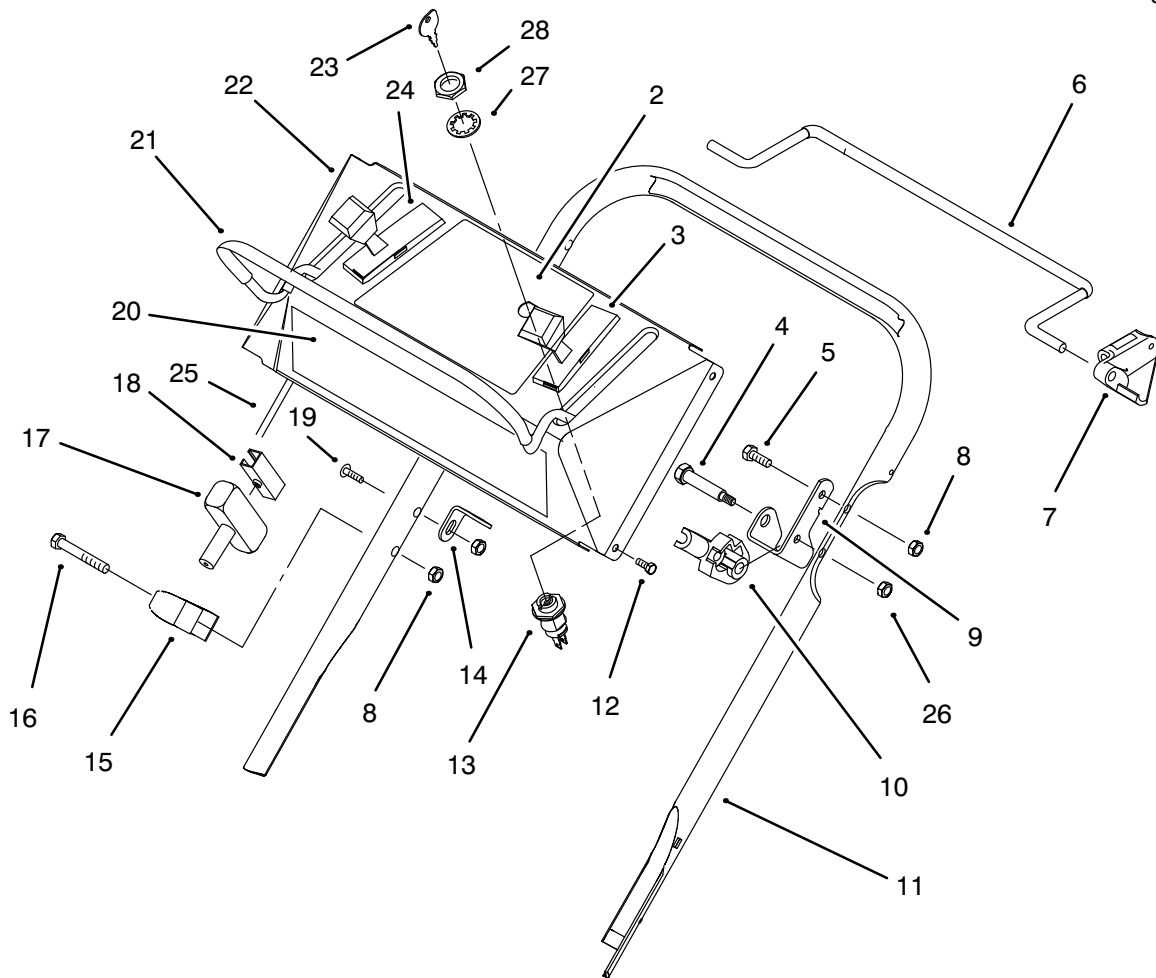

C-1922B

UPPER HANDLE ASSEMBLY

Ref. No.	Part No.	Description	No. Used	Ref. No.	Part No.	Description	No. Used
2	93-7165	Decal - Warning	1	16	321-51	Screw - Hex Hd. Cap	1
3	93-3683	Cable - Throttle	1	17	612825	Handle - Starter	1
4	613050	Bolt	1	18	612824	Clip - Rope Insert	1
5	321-4	Screw - Hex Hd. Cap	1	19	92-2268	Screw - Handle	1
6	92-1617	Bail - Control S.P.	1	20	92-9561	Decal - Console Front	1
7	92-5412	Stop - Pivot	1	21	92-1093	Bail - Engine Control	1
8	3296-73	Nut - Lock	3	22	16-7109	Panel - Control (Incl. Ref. #2, & 20)	1
9	92-1094	Bail - Stop Bracket	1	23	62-7770	Key	1
10	92-1078	Cam - Brake	1	24	92-8926	Control - Ground Speed	1
11	92-1092	Handle - Upper	1	25	93-3248	Cable - Control	1
12	92-9665	Screw - Phillips Hd.	4	26	3296-56	Nut - Lock	1
13	46-5780	Switch - Starter	1	27	3254-5	Washer - Star	1
14	92-2928	Bracket - Cable Anchor	1	28	218-461	Nut	1
15	92-7720	Guide - Rope	1