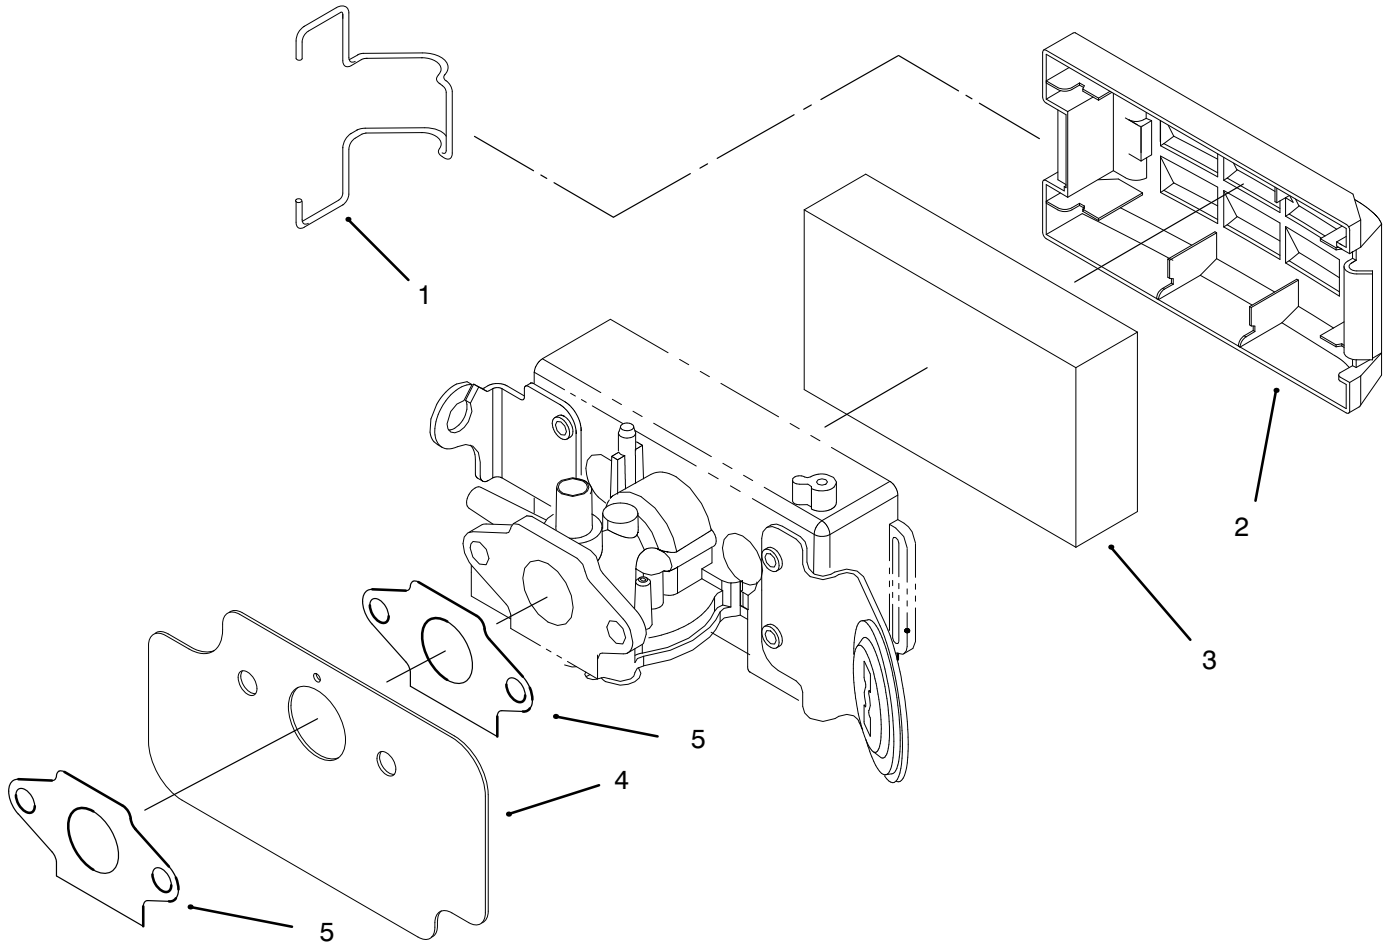

C-2184A

AIR FILTER ASSEMBLY

Ref. No.	Part No.	Description	No. Used
1	610383	Retainer – Cover	1
2	93-1231	Cover – Air Filter	1
3	609493	Element – Air Filter	1

Ref. No.	Part No.	Description	No. Used
4	93-1221	Shield – Heat	1
5	92-4948	Gasket	2