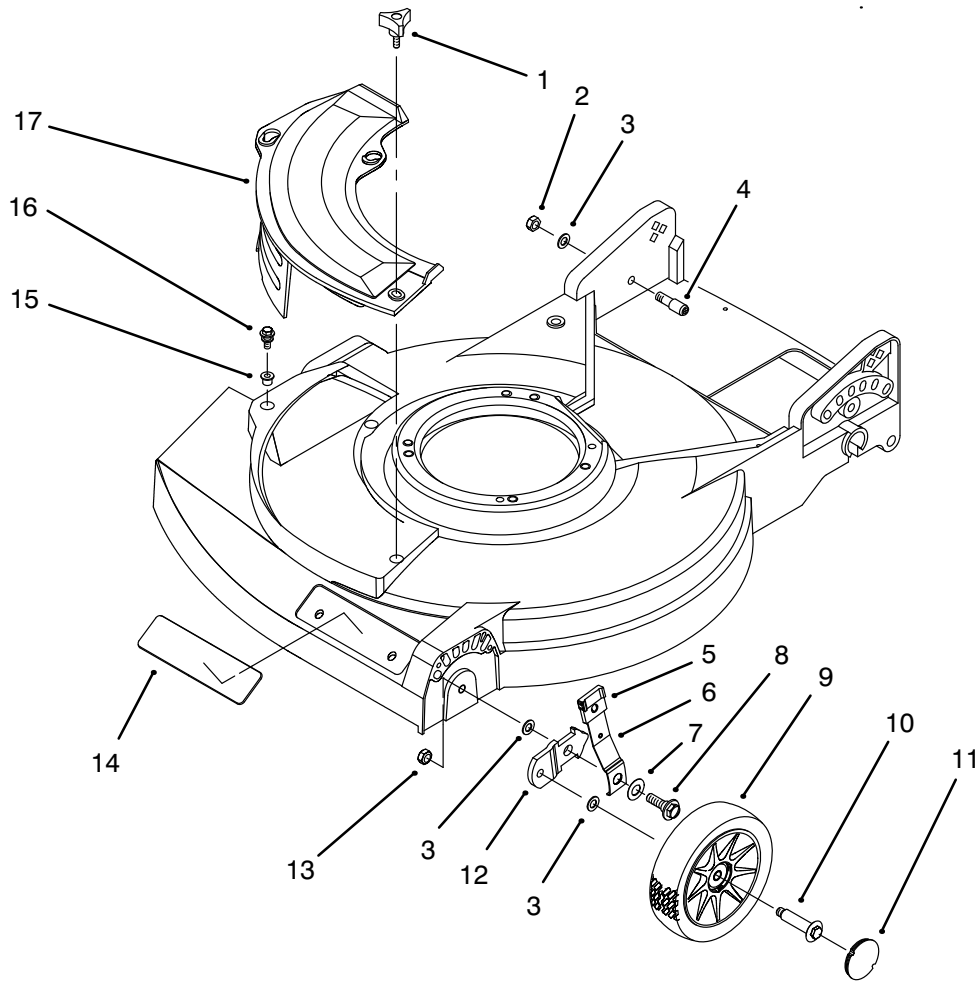

C-1917

MULCH PLATE & WHEEL ASSEMBLY

Ref. No.	Part No.	Description	No. Used
1	614682	Knob – Cover Plate	1
2	610358	Nut – Lock	2
3	40-1940	Washer	6
4	92-9673	Bolt – Shoulder	2
5	92-1008	Knob – Height Adjust	4
6	92-1006	Spring Arm Ass’y – Front	2
7	3290-413	Washer – Belleville	2
8	92-4856	Bolt – Shoulder	2
9	684776	Wheel & Tire Assembly 6”	2

Ref. No.	Part No.	Description	No. Used
10	92-1099	Bolt – Shoulder	2
11	92-1604	Cap – Hub	4
12	614637	Bracket – Wheel Height Adj.	2
13	3296-39	Nut – Lock	2
14	614701	Housing – Applique	1
15	604604	Grommet	3
16	614677	Screw – Sems Thr’d Form.	2
17	92-8630	Plate – Mulch	1