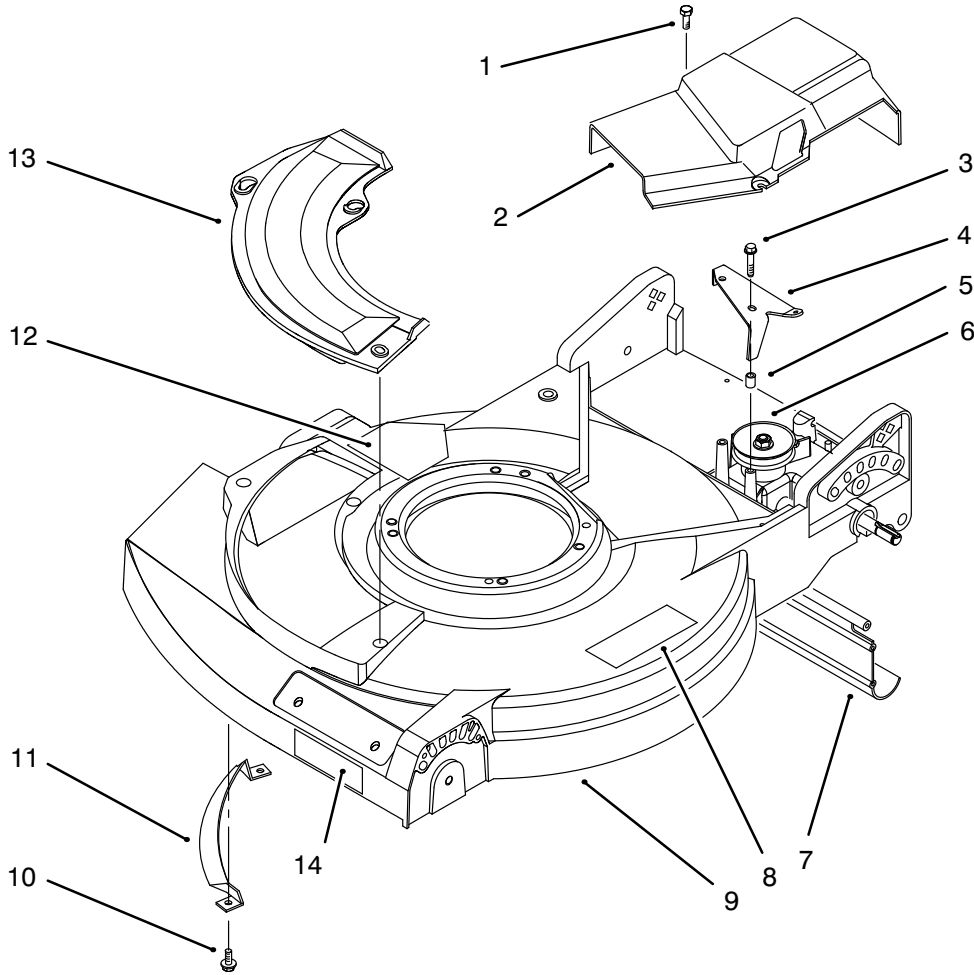

TABLE OF CONTENTS

Description	Page	Description	Page
Mulch Plate & Wheel Assembly	3	Carburetor Assembly	10
Housing Assembly	4	Air Filter Assembly	11
Gear Case & Wheel Assembly	5	Electric Motor Assembly	12
Engine, Fuel Tank & Blade Assembly	6	Gear Case Assembly	13
Starter Assembly	7	Lower Handle Assembly	14
Flywheel & Wire Harness Assembly	8	Upper Handle Assembly	15
Crankshaft & Cylinder Assembly	9	Numeric Parts Index	16-18

MULCH PLATE & WHEEL ASSEMBLY

Ref. No.	Part No.	Description	No. Used
1	614682	Knob – Cover Plate	1
2	610358	Nut – Lock	2
3	40-1940	Washer	6
4	92-9673	Bolt – Shoulder	2
5	92-1008	Knob – Height Adjust	4
6	92-1006	Spring Arm Ass’y – Front	2
7	3290-413	Washer – Belleville	2
8	92-4856	Bolt – Shoulder	2
9	684776	Wheel & Tire Assembly 6”	2

Ref. No.	Part No.	Description	No. Used
10	92-1099	Bolt – Shoulder	2
11	92-1604	Cap – Hub	4
12	614637	Bracket – Wheel Height Adj.	2
13	3296-39	Nut – Lock	2
14	614701	Housing – Applique	1
15	604604	Grommet	3
16	614677	Screw – Sems Thr’d Form.	2
17	92-8630	Plate – Mulch	1