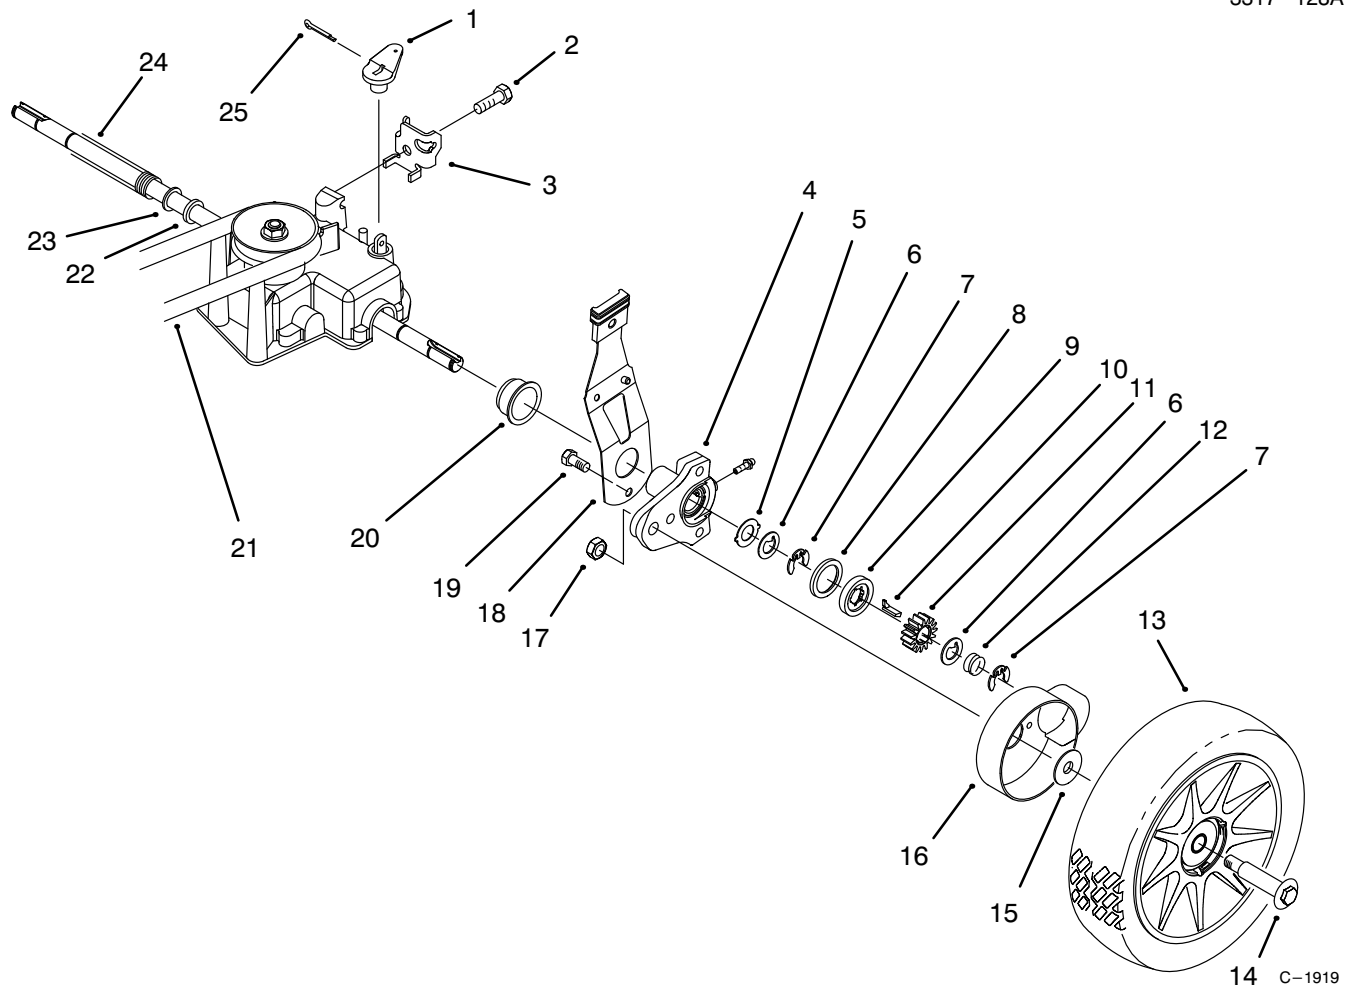

MULCH PLATE & WHEEL ASSEMBLY

Ref. No.	Part No.	Description	No. Used
1	614682	Knob – Cover Plate	1
2	610358	Nut – Lock	2
3	40-1940	Washer	6
4	92-9673	Bolt – Shoulder	2
5	92-1008	Knob – Height Adjust	4
6	92-1006	Spring Arm Ass’y – Front	2
7	3290-413	Washer – Belleville	2
8	92-4856	Bolt – Shoulder	2
9	684776	Wheel & Tire Assembly 6”	2

Ref. No.	Part No.	Description	No. Used
10	92-1099	Bolt – Shoulder	2
11	92-1604	Cap – Hub	4
12	614637	Bracket – Wheel Height Adj.	2
13	3296-39	Nut – Lock	2
14	614701	Housing – Applique	1
15	604604	Grommet	3
16	614677	Screw – Sems Thr’d Form.	2
17	92-8630	Plate – Mulch	1

C-2183A

HOUSING ASSEMBLY

Ref. No.	Part No.	Description	No. Used
1	926641	Screw – Hex Washer Hd. Thread Forming	2
2	92-8853	Cover – Transmission	1
3	92-7748	Screw	2
4	92-7699	Bracket – Actuator	1
5	256-251	Bushing – Spacer	2
6	92-7869	Gear Case Assembly	1
7	92-7736	Shield – Trailing	1

GEAR CASE & WHEEL ASSEMBLY

Ref. No.	Part No.	Description	No. Used
1	60-8821	Lever - Shift	1
2	32144-70	Screw - Tapping	1
3	82-8780	Retainer - Cable	1
4	92-7746	Arm - Rear Height Adjust.	2
5	65-4730	Washer - Thrust	2
6	65-4740	Washer - Thrust Keyed	4
7	65-2720	Ring - Retaining	4
8	65-4710	Ring - Friction	2
9	65-4760	Washer	2
10	66-6050	Key - Rocking L.H.	1
*	66-6040	Key - Rocking R.H.	1
11	65-4750	Gear - Pinion	2
12	65-4720	Spring - Compression	2
13	92-1042	Wheel & Tire Assembly	2