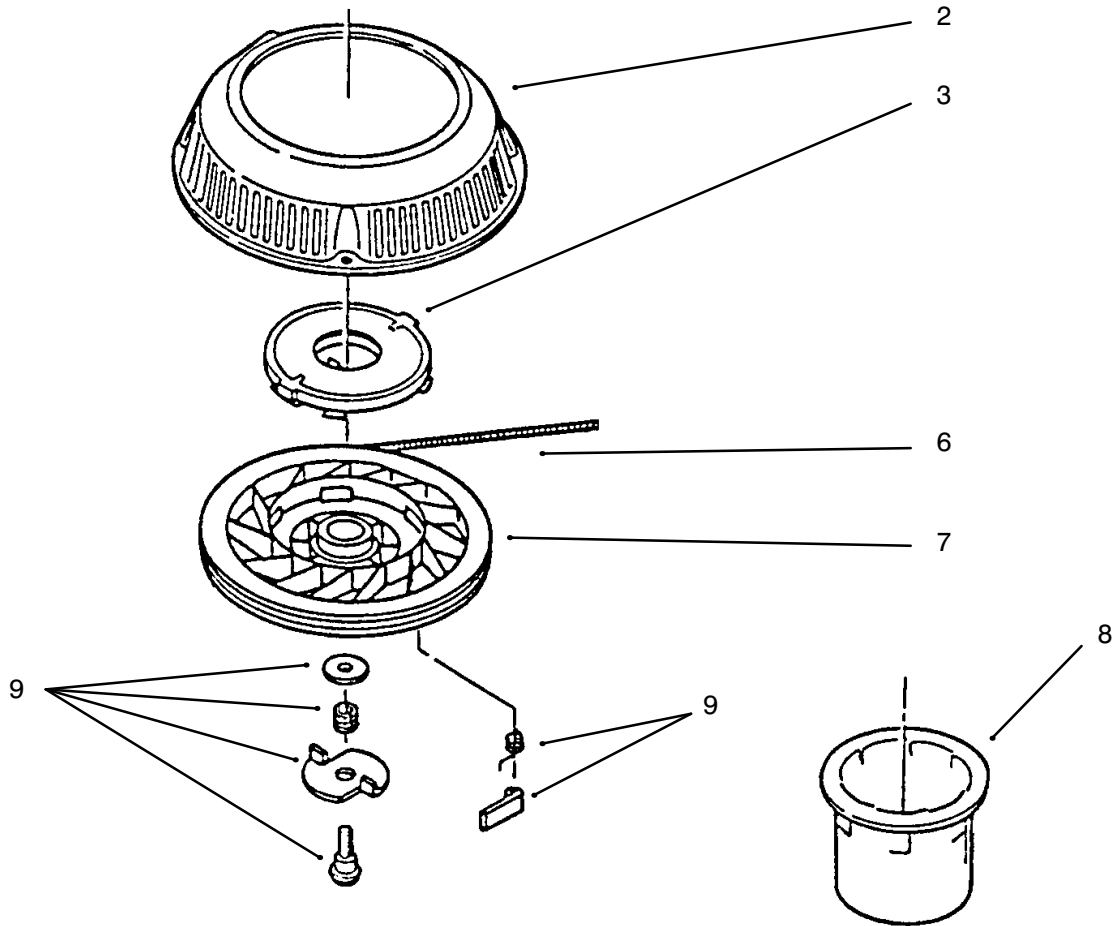

C-2187

STARTER ASSEMBLY

Ref. No.	Part No.	Description	No. Used
2	684567	Starter Housing & Shaft	1
3	92-4935	Spring & Keeper	1
6	612432	Rope	1
7	612950	Pulley	1

Ref. No.	Part No.	Description	No. Used
8	612949	Hub - Starter	1
9	683899	Kit - Dog	1
*	684622	Starter Assembly (Incl. Ref. #2, 3, 6, 7, & 9)	1

*Not Illustrated