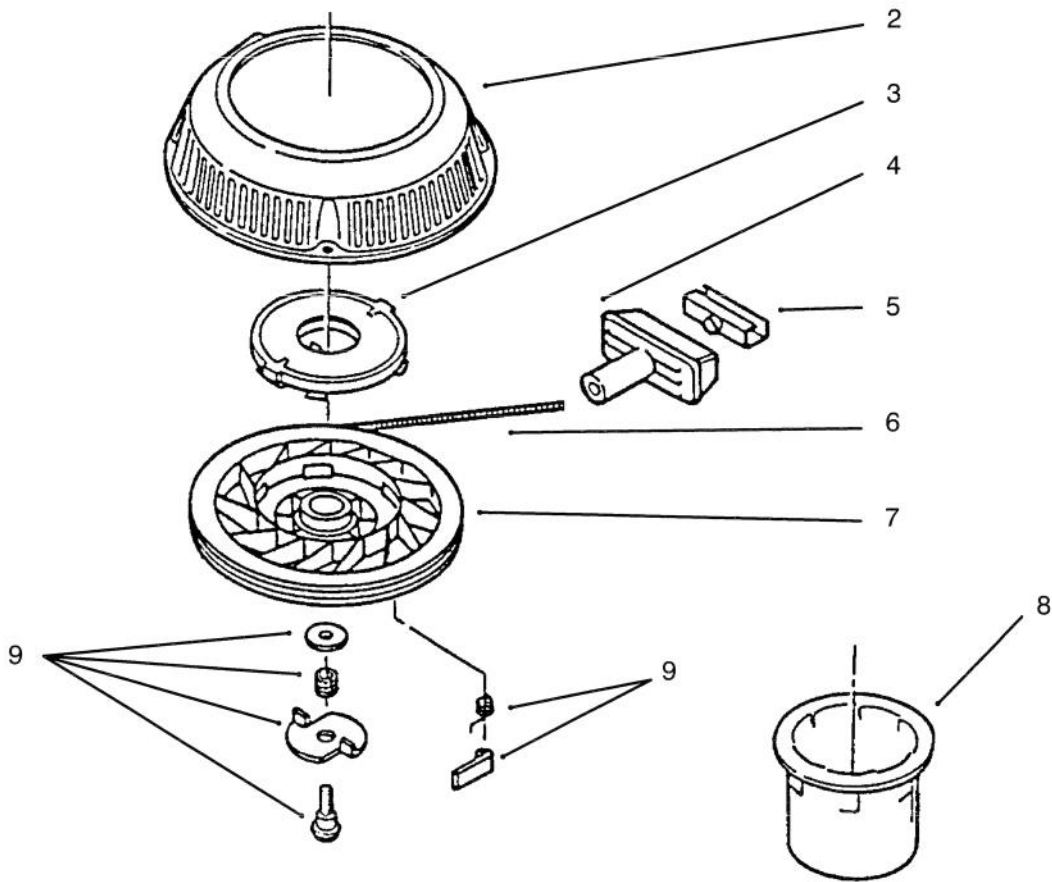

C-2181

STARTER ASSEMBLY

Ref. No.	Part No.	Description	No. Used
*	684622	Starter Assembly (Incl. Ref. #5-9)	1
2	684567	Starter Housing & Shaft	1
3	92-4935	Spring & Keeper	1
4	612825	Handle - Starter	1

Ref. No.	Part No.	Description	No. Used
5	612824	Clip - Rope	1
6	612432	Rope	1
7	612950	Pulley	1
8	612949	Hub - Starter	1
9	683899	Kit - Dog	1