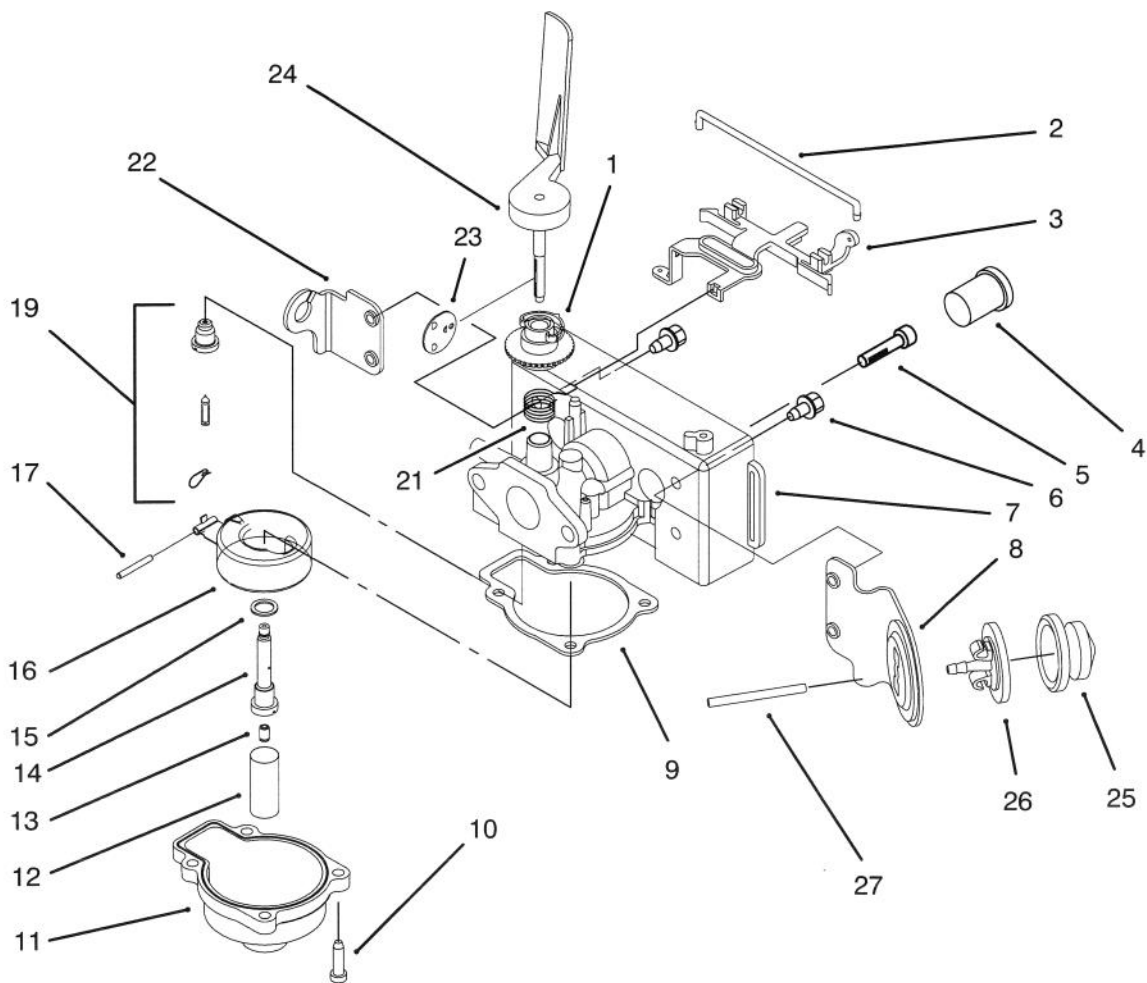

*Not Illustrated

C-2181

STARTER ASSEMBLY

Ref. No.	Part No.	Description	No. Used
*	684622	Starter Assembly (Incl. Ref. #5-9)	1
2	684567	Starter Housing & Shaft	1
3	92-4935	Spring & Keeper	1
4	612825	Handle - Starter	1

Ref. No.	Part No.	Description	No. Used
5	612824	Clip - Rope	1
6	612432	Rope	1
7	612950	Pulley	1
8	612949	Hub - Starter	1
9	683899	Kit - Dog	1

C-2182A

CARBURETOR ASSEMBLY

Ref. No.	Part No.	Description	No. Used	Ref. No.	Part No.	Description	No. Used
1	610834	Collar - Adjustment	1	14	92-6371	Nozzle	1
2	610165	Retainer	1	15	612383	Washer	1
3	93-1225	Lever - Speed Adjust	1	16	678113	Float & Arm Assembly	1
4	611545	Plug	2	17	92-6389	Pin	1
5	609482	Screw - Pan Hd. Sems	2	19	92-9697	Float, Valve, & Body Ass'y	1
6	613269	Screw	4	21	92-4944	Spring - Governor	1
7	93-1228	Body - Carburetor	1	22	93-1226	Bracket - Throttle Control	1
8	93-1232	Bracket - Primer	1	23	92-6373	Disc - Throttle	1
9	602850	Gasket - Float Chamber	1	24	92-6376	Air Vane & Shaft	1
10	608850	Screw	4	25	66-7460	Bulb - Primer	1
11	92-9691	Float Chamber	1	26	44-2750	Body - Primer	1
12	611071	Filter - Fuel	1	27	44-3175	Hose - Primer	1
13	92-6370	Main Jet	1	*	93-4319	Carburetor Complete	1