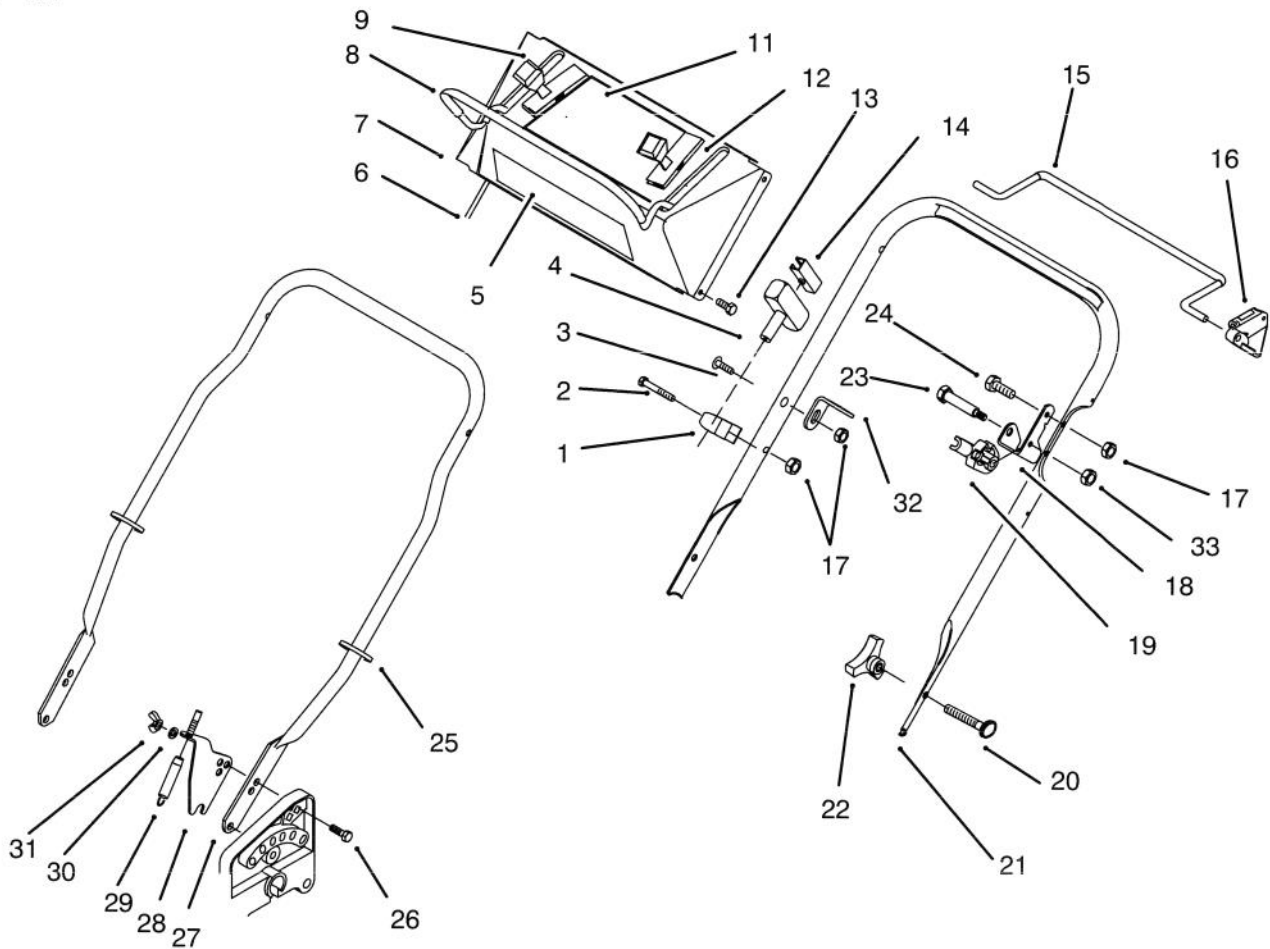

Ref. No.	Part No.	Description	No. Used
14	92-1042	Wheel - 8"	2
15	92-1057	Bolt - Wheel	2
16	614427	Cover - Wheel	2
17	65-2720	Ring - Retaining	4
18	65-4720	Spring - Compression	2
19	32144-70	Screw - Hex. Hd.	1
20	82-8780	Retainer - Cable	1
21	60-8821	Lever - Shift	1
23	3272-10	Pin - Cotter	1
24	610358	Nut	2
25	32144-85	Screw	2
27	92-6535	Cap - End	2
28	92-1043	"V" Belt	1
29	605255	Washer - Felt	1
30	303259	Washer - Flat	1
31	24-7920	Cover - Drive Shaft	1

*Not Illustrated

C-2179

HANDLE ASSEMBLY

Ref. No.	Part No.	Description	No. Used
1	92-7720	Guide - Rope	1
2	321-51	Bolt	1
3	92-2268	Screw	1
4	612825	Handle - Rope	1
5	92-2918	Decal - Control Panel	1
6	93-3248	Cable - Brake	1
7	16-2039	Panel - Control (Model No. 10415)	1
*	16-2049	Panel - Control (Model No. 10515 & 10520) (Incl. Ref.#11)	1
8	92-1093	Bail - Brake	1
9	92-8926	Control Ground Speed (Model No. 10515 & 10520)	1
11	93-6625	Decal - Control Panel (Model No. 10415)	1
*	93-6624	Decal - Control Panel (Model No. 10515 & 10520)	1
12	93-3683	Control - Throttle	1
13	92-9665	Screw	4
14	612824	Insert - Handle	1
15	92-1617	Bail - Control (Model No. 10515 & 10520)	1