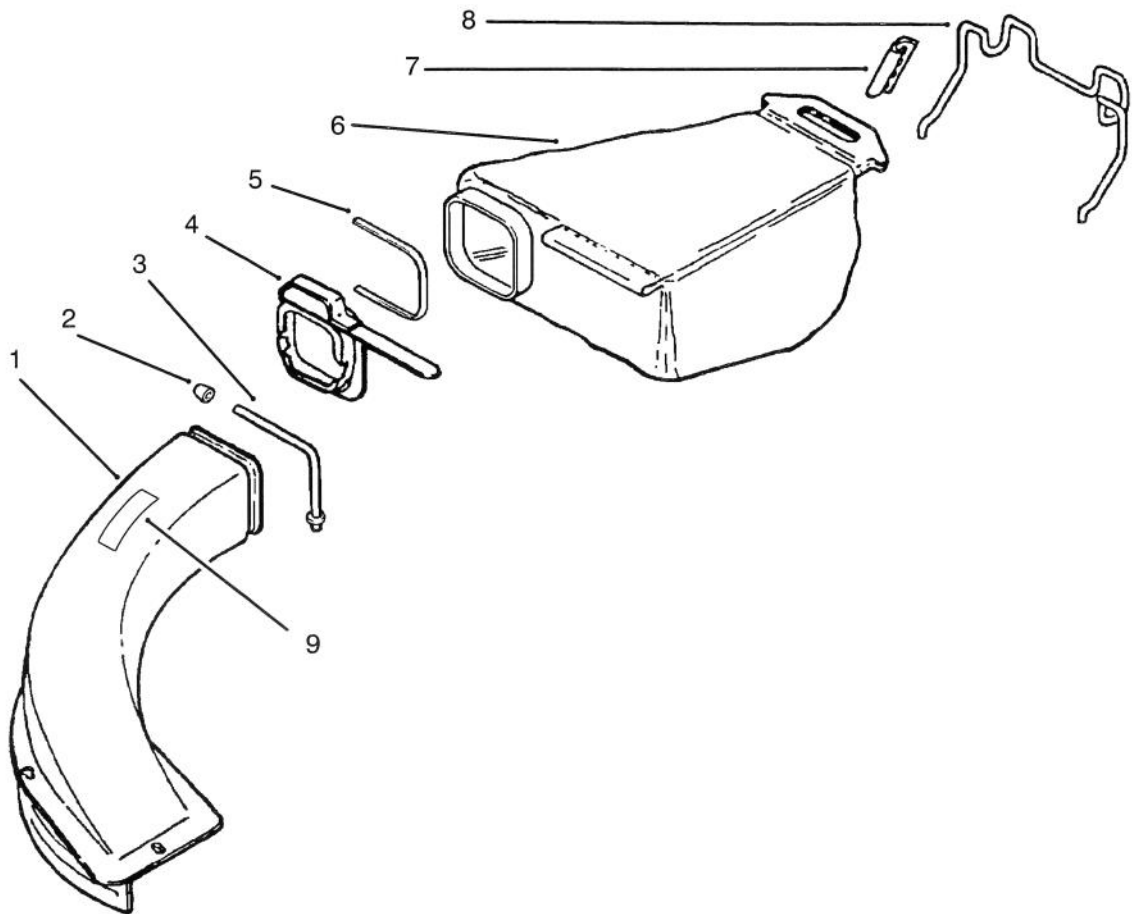

REAR CATCHER ASSEMBLY (Model No. 10520 Only)

Ref. No.	Part No.	Description	No. Used	Ref. No.	Part No.	Description	No. Used
1	684729	Chute & Support Assembly (Incl. Ref.# 2,3 & 9)	1	6	*	Bag Assembly	1
2	614589	Nut – Cap	1	7	613462	Hanger Clamp	2
3	614591	Chute Support	1	8	613455	Wide Hanger	1
4	684727	Adaptor Assembly	1	9	92-2919	Decal – Danger	1
5	614700	Tie Strap	1				

*Includes Ref.#5 and instruction sheet for installing bag to adapter assembly. Order via model #89800.