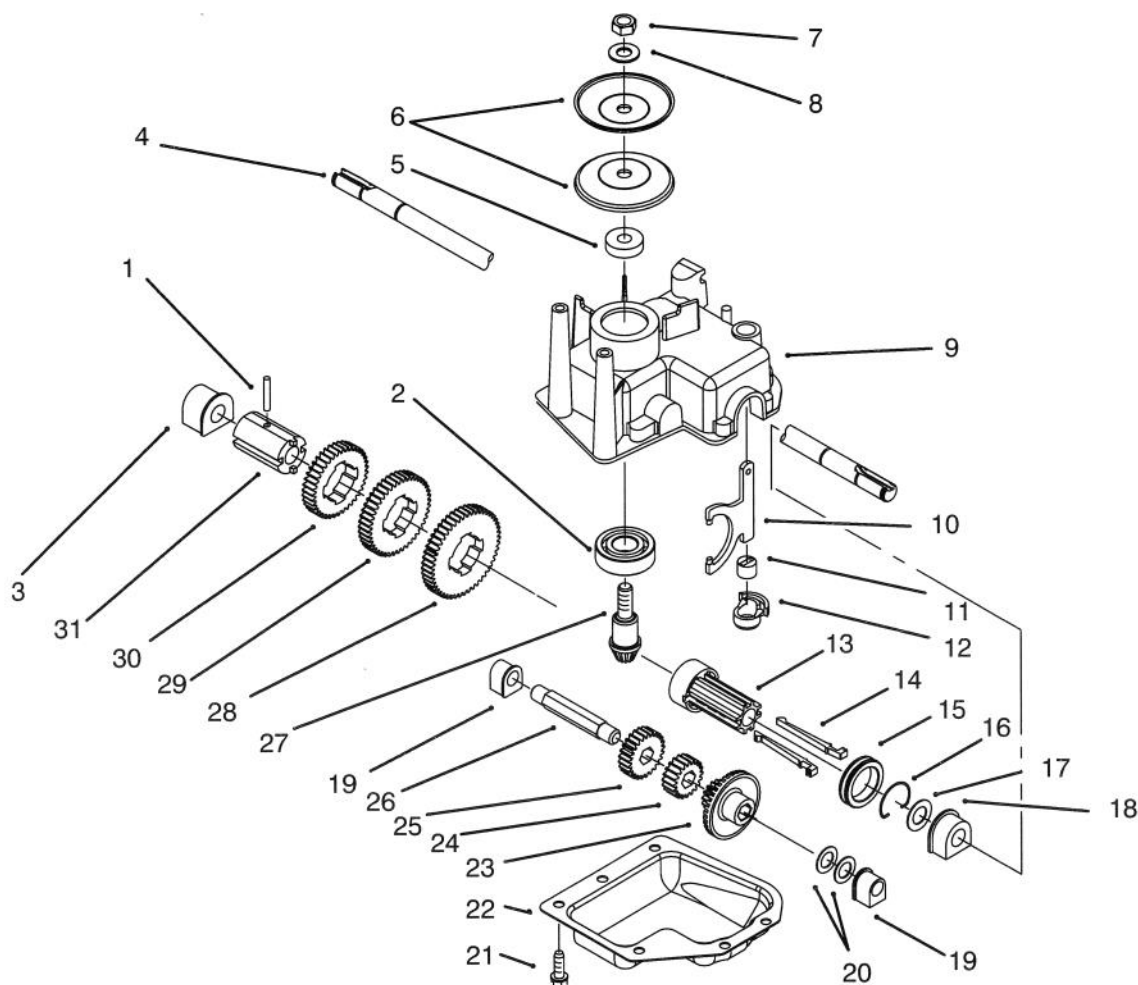

C-1322

GEAR CASE ASS'Y (Model No. 10515 & 10520)

Ref. No.	Part No.	Description	No. Used	Ref. No.	Part No.	Description	No. Used
1	3285-19	Pin - Groove	1	17	36-4780	Washer	1
2	38-7820	Bearing - Ball	1	18	60-8770	Bushing - Output	1
3	60-8850	Bushing - Output	1	19	60-8750	Bushing - Inter. Shaft	2
4	65-4770	Shaft - Output	1	20	36-4791	Washer - Thrust	2
5	92-5791	Spacer	1	21	49-2040	Screw	6
6	60-8840	Pulley - Half	2	22	60-8730	Gear Case Cover	1
7	3296-5	Nut	1	23	55-3760	Pinion - 15 Tooth	1
8	3256-24	Washer	1	24	55-3780	Pinion - 20 Tooth	1
9	60-8710	Gearcase - Upper	1	25	55-3800	Pinion - 25 Tooth	1
10	60-8870	Yoke - Shift	1	26	60-8800	Shaft - Intermediate	1
11	29-9570	Bushing - Yoke	1	27	92-5790	Pinion - Bevel	1
12	60-8810	Retainer - Shift Fork	1	28	55-3770	Gear - 49 Tooth	1
13	76-0780	Sleeve - Shift Key	1	29	55-3790	Gear - 44 Tooth	1
14	76-0760	Key - Shift	2	30	55-3810	Gear - 39 Tooth	1
15	76-0770	Collar - Shift	1	31	60-8790	Sleeve - Gear	1
16	65-5250	Clip - Spring	1	*	92-7869	Gear Case Complete	1

*Not Illustrated