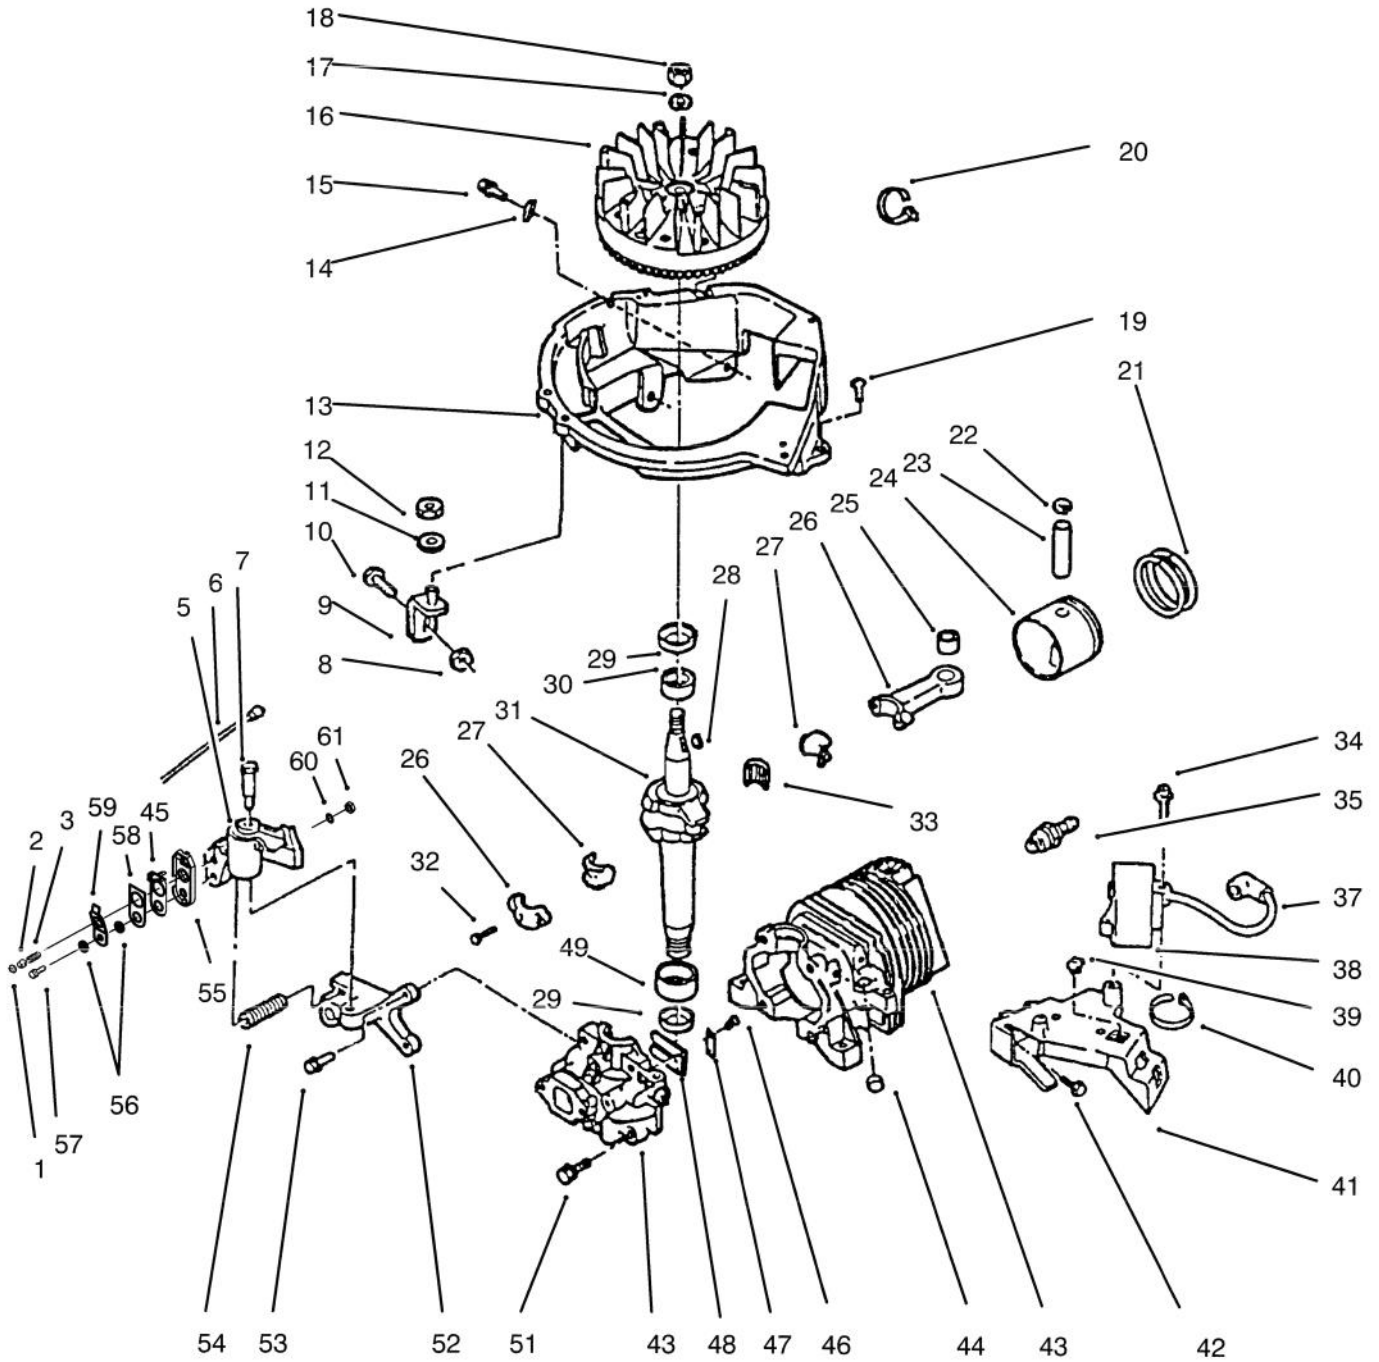

ENGINE ASSEMBLY

ENGINE ASSEMBLY

Ref. No.	Part No.	Description	No. Used
1	611213	Retainer	1
2	611509	Actuator – Brake Lever	1
3	611214	Spring – Cable, Return	1
5	682683	Brake Assembly	1
6	683821	Wire Lead	1
7	613529	Bolt – Shoulder	1
8	608311	Nut	1
9	683581	Brace Assembly	1
10	603014	Bolt	1
11	603093	Washer	1
12	602315	Nut	1
13	612427	Shroud – Base	1
14	611191	"J"Clip	1
15	609947	Screw	3
16	683580	Flywheel Assembly	1
17	316959	Washer – Lock	1
18	130743	Nut – Flywheel	1
19	609808	Screw	1
20	317893	Tie Strap	1
21	681737	Set – Ring	1
22	303712	Ring – Retaining	2
23	606608	Pin – Wrist	1
24	92-4923	Set – Piston & Ring (Incl. Ref.# 21-24)	1
*	92-4925	Piston & Connecting Rod Assembly (Incl. Ref. #21-27, 32 & 33)	1
25	92-4927	Bearing Assembly	1
26	92-4921	Connecting Rod Assembly (Incl. Ref. #25, 27,32 & 33)	1
27	677982	Liner – Pair	1
28	607199	Key – Flywheel	1
29	611396	Seal – Oil	2
30	681830	Bearing – Main	1
31	92-6375	Crankshaft	1

Ref. No.	Part No.	Description	No. Used
32	611393	Screw	2
33	683911	Set – Needle Bearing	1
34	607526	Screw	2
35	614009	Spark Plug	1
37	681678	Wire Lead & Cover Assy	1
38	683215	C. D. Ignition Module (Incl. Ref. #37)	1
39	605120	Grommet	1
40	614249	Tie Strap	1
41	613073	Bracket – C. D.	1
42	614343	Screw	2
43	683702	Cylinder & Crankcase Cover Assembly (Incl. Ref. #46-48,51 & 53)	1
44	609123	Plug	4
45	612841	Plate – Contact	1
46	612872	Screw	2
47	602587	Plate – Reed	1
48	602588	Reed	1
49	681831	Bearing – Main	1
51	613110	Screw	2
52	611192	Bracket – Brake	1
53	613233	Screw	2
54	611211	Spring – Brake	1
55	93-1240	Case Assembly	1
56	306407	Washer	2
57	321-6	Screw	1
58	612842	Shield	1
59	93-1239	Spring – Contact	1
60	3255-7	Washer – Ext. Tooth Lock	1
61	306375	Nut	1
*	92-6353	Short Block	1
*	93-4307	Switch Kit (Incl. Ref. #1, 6, 45, & 55-61)	1

*Not Illustrated