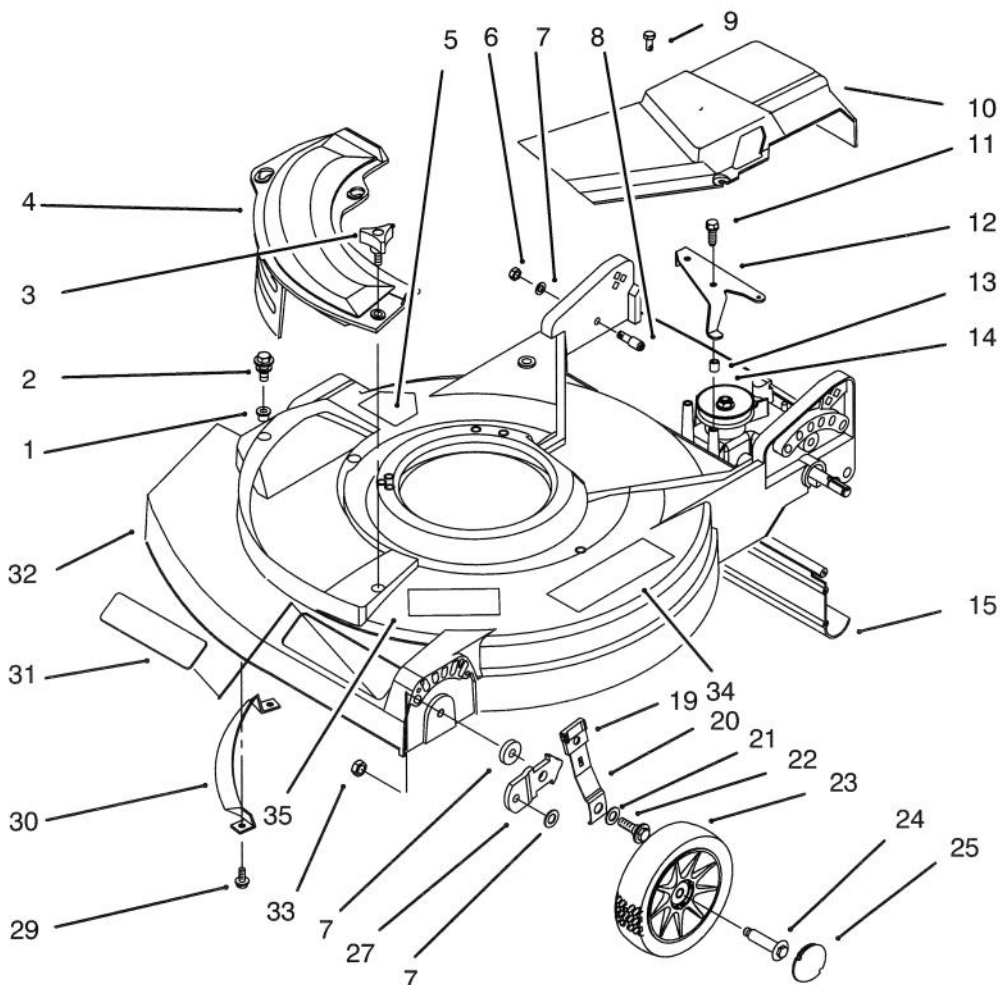

* Not Illustrated

C-2177A

DECK AND WHEEL ASSEMBLY (Model No. 10415)

Ref. No.	Part No.	Description	No. Used
1	604604	Grommet	3
2	614677	Screw – Thread Forming	2
3	614682	Knob	1
4	92-8630	Cover – Plate, Mulch	1
*	607560	Cover – Side Discharge	1
5	39-5770	Decal – Danger (English)	1
6	610358	Nut	2
7	92-9673	Bolt – Shoulder	2
8	92-7736	Shield – Trailing	1
11	92-5791	Spacer	2
12	92-1005	Spring Arm Assembly	2
13	3290-413	Washer – Belleville	4
14	92-4856	Bolt – Shoulder	2
15	92-1604	Hub Cap	4
16	614650	Bolt – Wheel	2
17	684777	Wheel Assembly 8"	2
18	40-1940	Washer – Wheel Bolt	8

* Not Illustrated

C-2178A

DECK AND WHEEL ASSEMBLY (Model No. 10515 & 10520)

Ref. No.	Part No.	Description	No. Used	Ref. No.	Part No.	Description	No. Used
1	604604	Grommet	3	19	92-1008	Knob - Spring Arm	4
2	614677	Screw - Thread Forming	2	20	92-1006	Spring Arm Assembly	2
3	614682	Knob	1	21	3290-413	Washer - Belleville	2
4	92-8630	Cover- Plate, Mulch	1	22	92-4856	Bolt - Shoulder	2
*	607560	Cover - Side Discharge	1	23	684776	Wheel - 6"	2
5	39-5770	Decal - Danger (English)	1	24	92-1099	Bolt - Wheel	2
6	610358	Nut	2	25	92-1604	Hub Cap	4
7	40-1940	Washer - Wheel Bolt	6	27	614637	Bracket - H. O. C.	2
8	92-9673	Bolt - Shoulder	2	29	46-6811	Screw	2
9	926641	Screw	2	30	608175	Bar - Toe	1
10	92-8852	Cover - Drive	1	31	614701	Applique	1
11	92-7748	Screw	2	32	16-5779	Housing - 21 (Incl. Ref. #5 & 31)	1
12	92-7699	Bracket - Actuator	1	33	3296-39	Nut - Lock	2
13	256-251	Bushing	2	34	93-7250	Decal - Warning	1
14	92-7869	Gear Case Assembly	1	35	93-3191	Decal - No Rust	1
15	92-7736	Shield - Trailing	1				