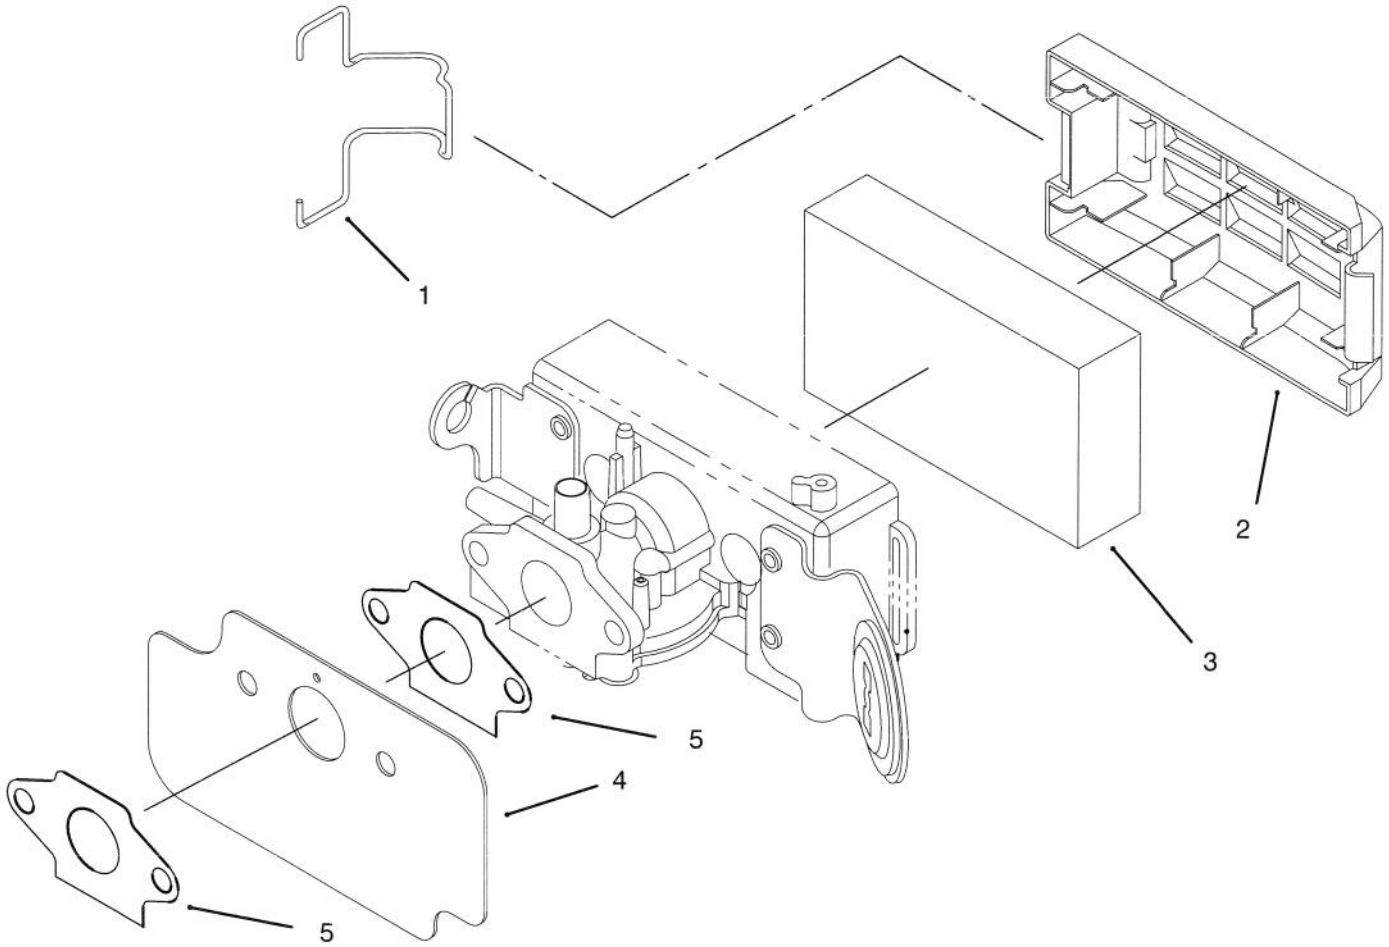

C-2184A

AIR FILTER ASSEMBLY

Ref. No.	Part No.	Description	No. Used
1	610383	Retainer - Cover	1
2	93-1231	Cover - Air Filter	1
3	609493	Element - Air Filter	1

Ref. No.	Part No.	Description	No. Used
4	93-1221	Shield - Heat	1
5	92-4948	Gasket - Carb.	2