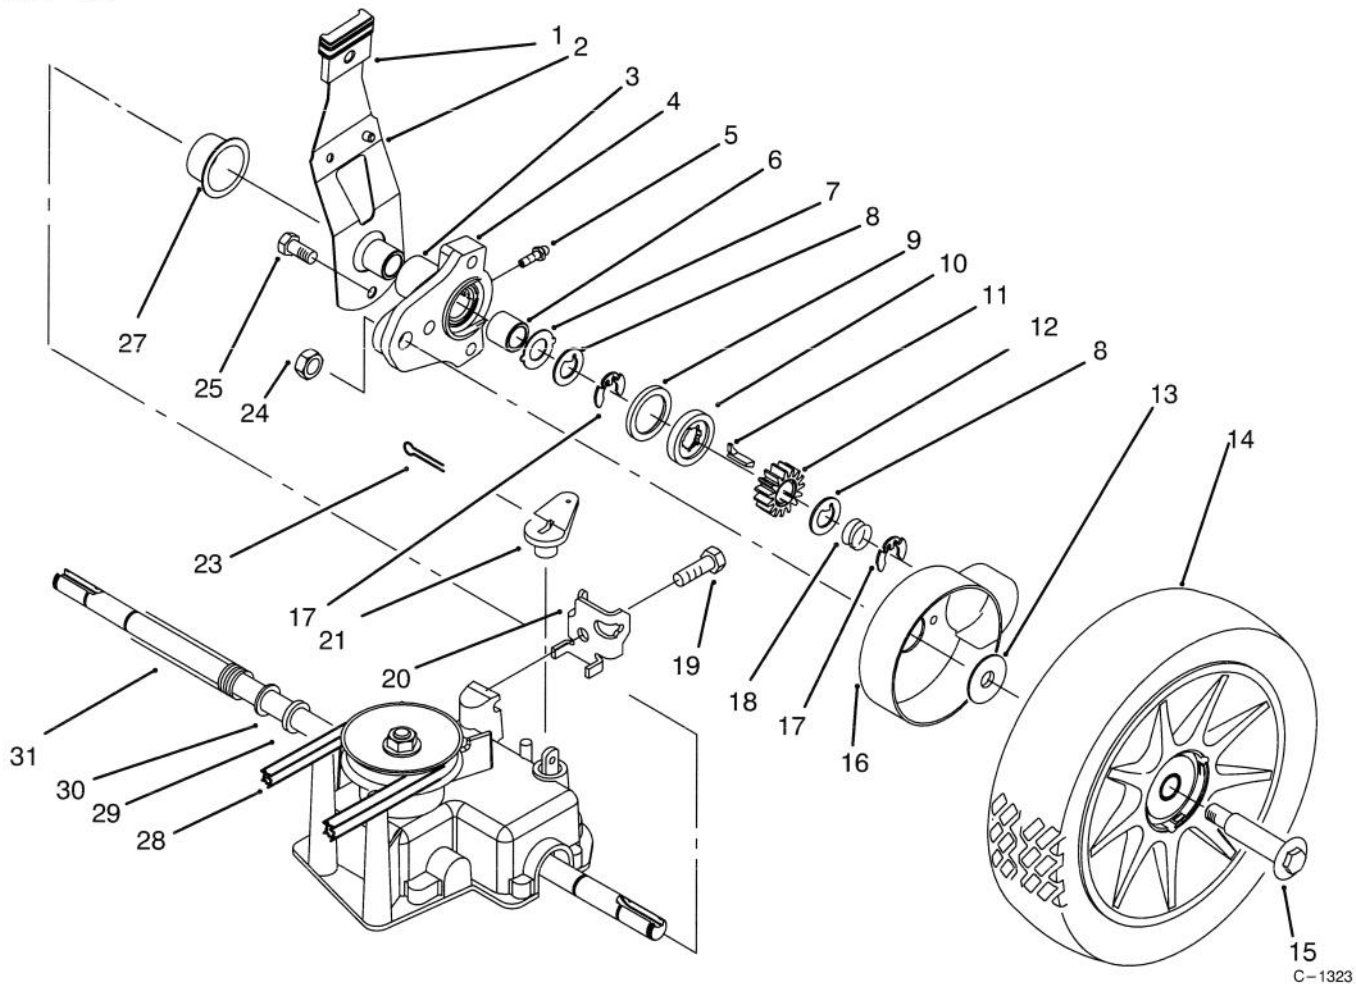

* Not Illustrated

C-2178A

DECK AND WHEEL ASSEMBLY (Model No. 10515 & 10520)

Ref. No.	Part No.	Description	No. Used	Ref. No.	Part No.	Description	No. Used
1	604604	Grommet	3	19	92-1008	Knob - Spring Arm	4
2	614677	Screw - Thread Forming	2	20	92-1006	Spring Arm Assembly	2
3	614682	Knob	1	21	3290-413	Washer - Belleville	2
4	92-8630	Cover- Plate, Mulch	1	22	92-4856	Bolt - Shoulder	2
*	607560	Cover - Side Discharge	1	23	684776	Wheel - 6"	2
5	39-5770	Decal - Danger (English)	1	24	92-1099	Bolt - Wheel	2
6	610358	Nut	2	25	92-1604	Hub Cap	4
7	40-1940	Washer - Wheel Bolt	6	27	614637	Bracket - H. O. C.	2
8	92-9673	Bolt - Shoulder	2	29	46-6811	Screw	2
9	926641	Screw	2	30	608175	Bar - Toe	1
10	92-8852	Cover - Drive	1	31	614701	Applique	1
11	92-7748	Screw	2	32	16-5779	Housing - 21 (Incl. Ref. #5 & 31)	1
12	92-7699	Bracket - Actuator	1	33	3296-39	Nut - Lock	2
13	256-251	Bushing	2	34	93-7250	Decal - Warning	1
14	92-7869	Gear Case Assembly	1	35	93-3191	Decal - No Rust	1
15	92-7736	Shield - Trailing	1				

*Not Illustrated

REAR WHEEL DRIVE ASS'Y (Model No. 10515 & 10520)

Ref. No.	Part No.	Description	No. Used
1	92-1008	Knob - Spring Arm (Ref.)	2
2	92-6540	Spring Arm Assembly L.H.	1
*	92-6539	Spring Arm Assembly R.H.	1
3	70-9760	Bushing	2
4	92-7746	Pivot Arm Assembly (Incl. Ref. #3, 5, & 6)	2
5	614442	Fitting - Grease (Ref.)	2
6	47-2900	Bushing	2
7	65-4730	Washer - Thrust	2
8	65-4740	Washer - Thrust	4
9	65-4710	Ring - Friction	2
10	65-4760	Washer - Clutch	2
11	66-6050	Key - Rocking, L.H.	1
*	66-6040	Key - Rocking, R.H.	1
12	65-4750	Gear - Pinion	2
13	614426	Washer - Stepped	2