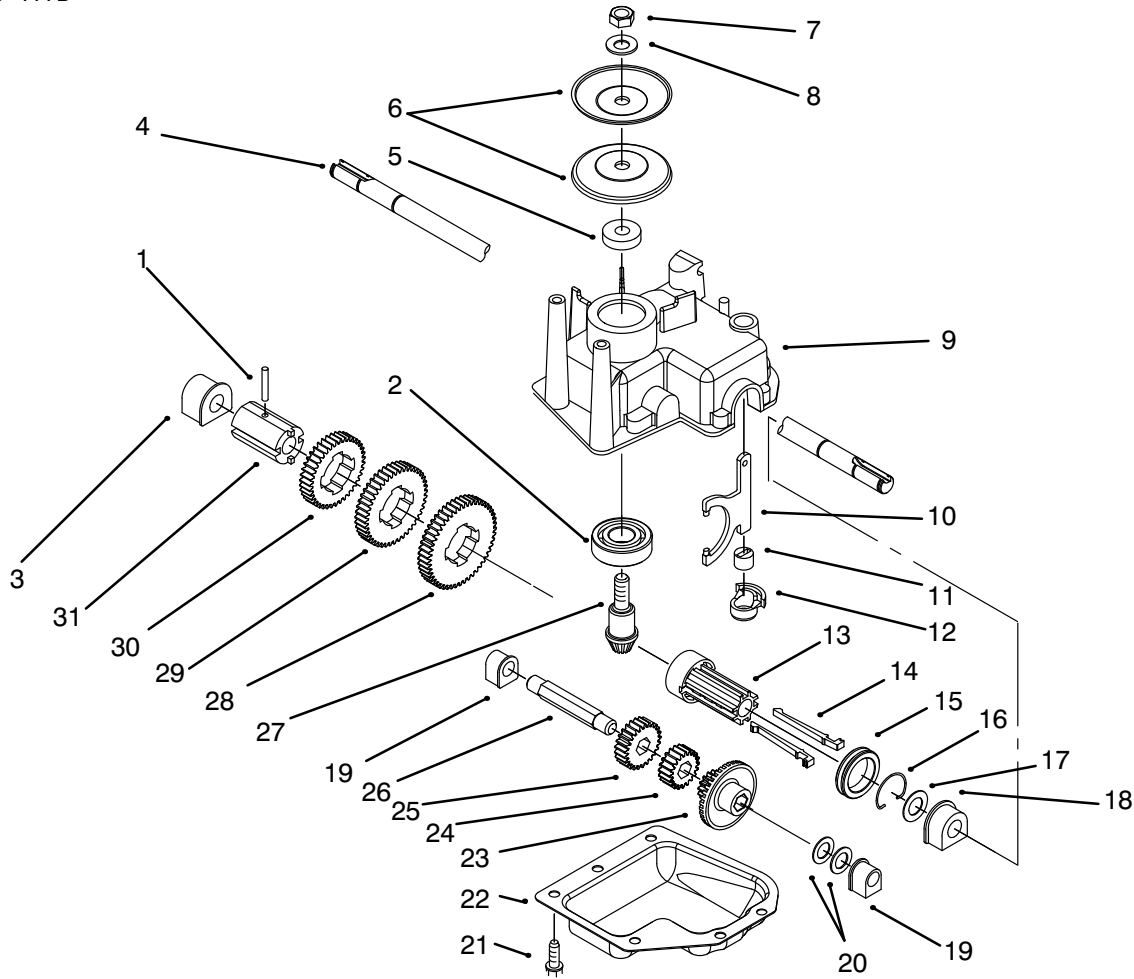

Ref. No.	Part No.	Description	No. Used
*	684285	Kit – Idle Needle (Incl. Ref. #21-22)	1
21		Spring – Needle	1
22		Needle – Idle	1
23	683783	Kit – Float Assembly	1
*	683782	Kit – Bowl (Incl. Ref. #24-25)	1
24		Bowl – Fuel	1
25		Screw	1
*		Kit – Gasket	1
*	683778	Kit – Gasket (Incl. Ref. #26 & 27)	1
26		Gasket – Bowl Retainer	1
27		Gasket – Bowl	1
*	683777	Kit – Repair (Incl. Ref. #28-31)	1
28		Plug – Welch	2
29		Shaft – Float	1
30		Inlet – Needle Valve	1
31		Seat – Valve	1
*	683781	Kit – Choke (Incl. Ref. #32-34)	1
32		Valve – Choke	1
33		Spring – Return	1
34		Shaft – Choke	1
35	92-4948	Gasket Carburetor	2

*Not Illustrated

C-1924A

ELECTRIC MOTOR ASSEMBLY

Ref. No.	Part No.	Description	No. Used
1	611386	Gear – Driven	1
2	611385	Pinion – Motor shaft	1
3	682807	Motor Housing & Pin Ass'y	1
4	609568	Washer	1
5	613517	Plate – Gear Cover	1
6	609130	Screw	3
7	612661	Bracket – Starter Mounting	1
8	609471	Screw	1
9	613075	Screw	2
10	682809	Pinion – Spring & Clutch Ass'y (Incl. Ref. #11–15)	1

Ref. No.	Part No.	Description	No. Used
11	609229	Spring – Drag	1
12	610258	Pinion	1
13	610257	Spring – Pinion Return	1
14	613451	Washer – Pinion Stop	1
15	608622	Ring – Retaining	1
16	609572	Sleeve	1
17	306992	Washer – Lock	1
18	328712	Nut	1
19	306407	Washer	2
*	682806	Electric Starter Assembly (Incl. Ref. #1–6)	1