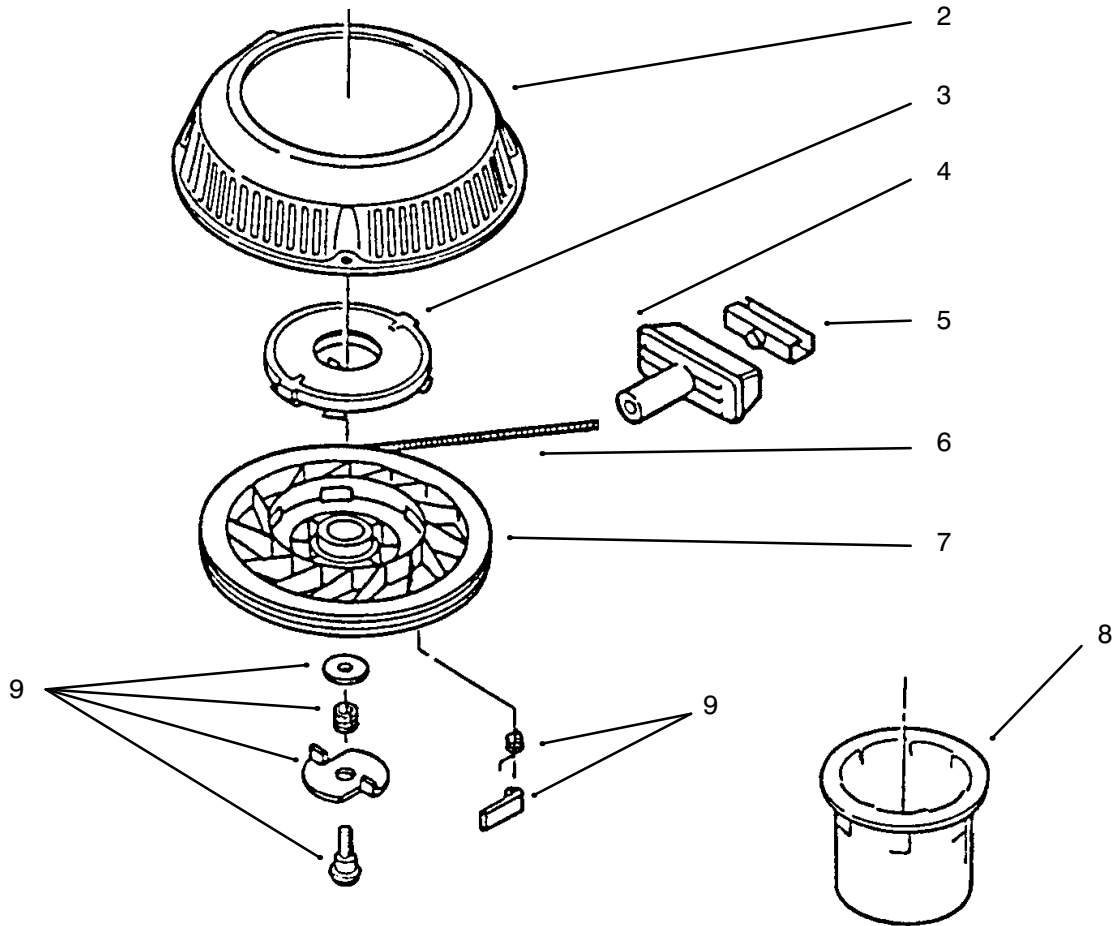

C-1923

STARTER ASSEMBLY

Ref. No.	Part No.	Description	No. Used
2	684567	Starter Housing & Shaft	1
3	92-4935	Spring & Keeper	1
4	612825	Handle - Starter	1
5	612824	Clip - Rope	1
6	612432	Rope	1

Ref. No.	Part No.	Description	No. Used
7	612950	Pulley	1
8	612949	Hub - Starter	1
9	683899	Kit - Dog	1
*	684622	Starter Assembly (Incl. Ref. #2, 3, 6, 7, & 9)	1

*Not Illustrated