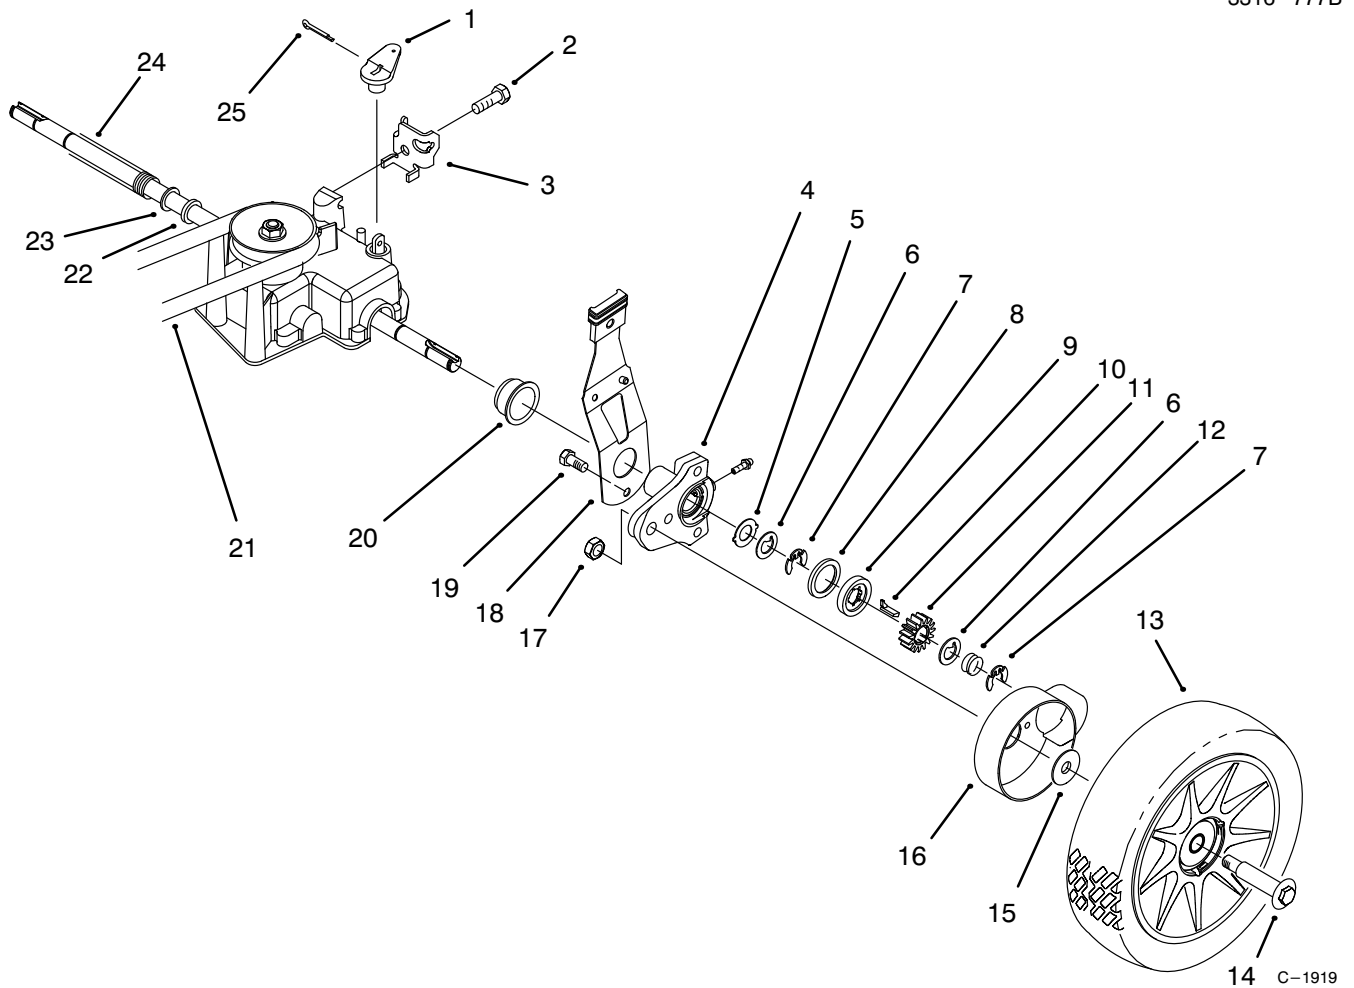

GEAR CASE & WHEEL ASSEMBLY

Ref. No.	Part No.	Description	No. Used
1	60-8821	Lever - Shift	1
2	32144-70	Screw - Tapping	1
3	82-8780	Retainer - Cable	1
4	92-7746	Arm - Rear Height Adjust.	2
5	65-4730	Washer - Thrust	2
6	65-4740	Washer - Thrust Keyed	4
7	65-2720	Ring - Retaining	4
8	65-4710	Ring - Friction	2
9	65-4760	Washer	2
10	66-6050	Key - Rocking L.H.	1
*	66-6040	Key - Rocking R.H.	1
11	65-4750	Gear - Pinion	2
12	65-4720	Spring - Compression	2
13	92-1042	Wheel & Tire Assembly	2

Ref. No.	Part No.	Description	No. Used
14	92-1057	Bolt - Shoulder	2
15	614426	Washer - Stepped	2
16	614427	Cover - Wheel	2
17	610358	Nut - Lock	2
18	92-6540	Spring Arm Assembly - L.H.	1
*	92-6539	Spring Arm Assembly - R.H.	1
19	32144-85	Screw - Hex Hd Tapping	2
20	92-6535	Cap - End	2
21	92-1043	V-Belt	1
22	605255	Washer - Flat	1
23	303259	Washer	1
24	24-7920	Cover - Drive Shaft	1
25	3272-10	Pin - Cotter	1

*Not Illustrated