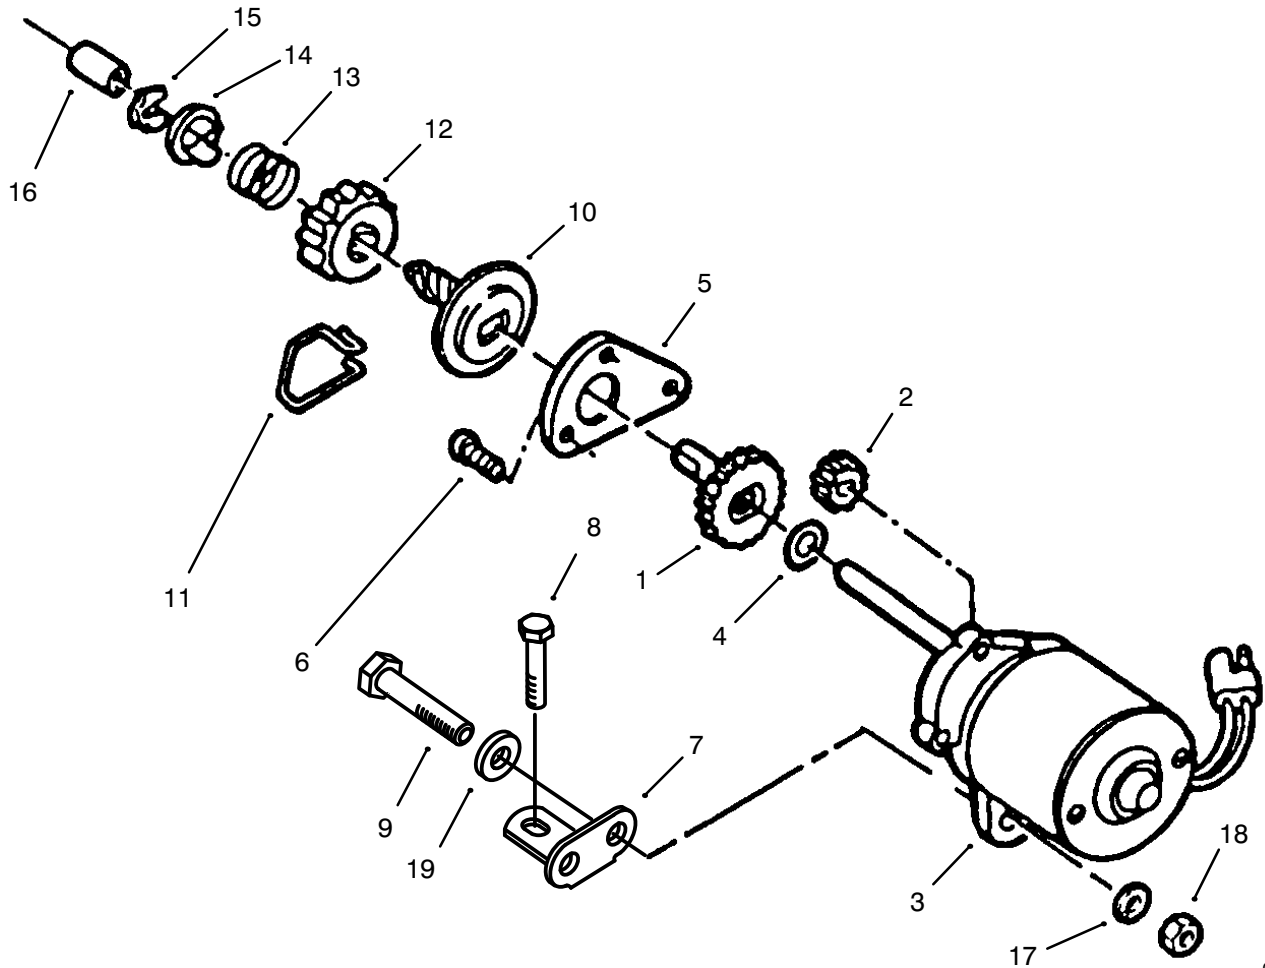

MULCH PLATE & WHEEL ASSEMBLY

Ref. No.	Part No.	Description	No. Used
1	614682	Knob – Cover Plate	1
2	610358	Nut – Lock	2
3	40-1940	Washer	6
4	92-9673	Bolt – Shoulder	2
5	92-1008	Knob – Height Adjust	4
6	92-1006	Spring Arm Ass’y – Front	2
7	3290-413	Washer – Belleville	2
8	92-4856	Bolt – Shoulder	2
9	684776	Wheel & Tire Assembly 6”	2

Ref. No.	Part No.	Description	No. Used
9	683580	Flywheel	1
10	130743	Nut - Flywheel	1
11	316959	Washer - Lock	1
12	609808	Screw	2
13	317893	Strap - Tie	1
14	606537	Screw	1
15	682776	Relay	1

C-2172

CRANKSHAFT & CYLINDER ASSEMBLY

*Not Illustrated

C-1340

CARBURETOR ASSEMBLY 684352

Ref. No.	Part No.	Description	No. Used
*	684352	Body – Carburetor (Incl. Ref. #18-34)	1
1	612505	Vane – Air	1
2	92-6392	Screw	1
3	610165	Retainer – Speed Control Lever	1
4	612502	Lever – Governor Control	1
5	612757	Collar	1
6	613142	Spring	1
7	308052	Washer	1
8	612504	Base – Air Filter	1
9	612503	Spacer – Filter Base	1
10	609493	Element – Air Filter	1
11	93-4303	Cover – Air Filter	1
12	610383	Retainer – Cover	1
13	328712	Nut	1
14	314576	Screw	1
15	612974	Filter – Fuel	1
16	93-1221	Shield – Heat	1
17	612507	Screw	2
*	612783	Line – Fuel	1
*	684286	Kit – Throttle (Incl. Ref. #18-20)	1
18		Shaft – Throttle	1
19		Vane – Throttle	1
20		Screw	1

*Not Illustrated

C-1924A

ELECTRIC MOTOR ASSEMBLY

Ref. No.	Part No.	Description	No. Used
1	611386	Gear – Driven	1
2	611385	Pinion – Motor shaft	1
3	682807	Motor Housing & Pin Ass'y	1
4	609568	Washer	1
5	613517	Plate – Gear Cover	1
6	609130	Screw	3
7	612661	Bracket – Starter Mounting	1
8	609471	Screw	1
9	613075	Screw	2
10	682809	Pinion – Spring & Clutch Ass'y (Incl. Ref. #11–15)	1