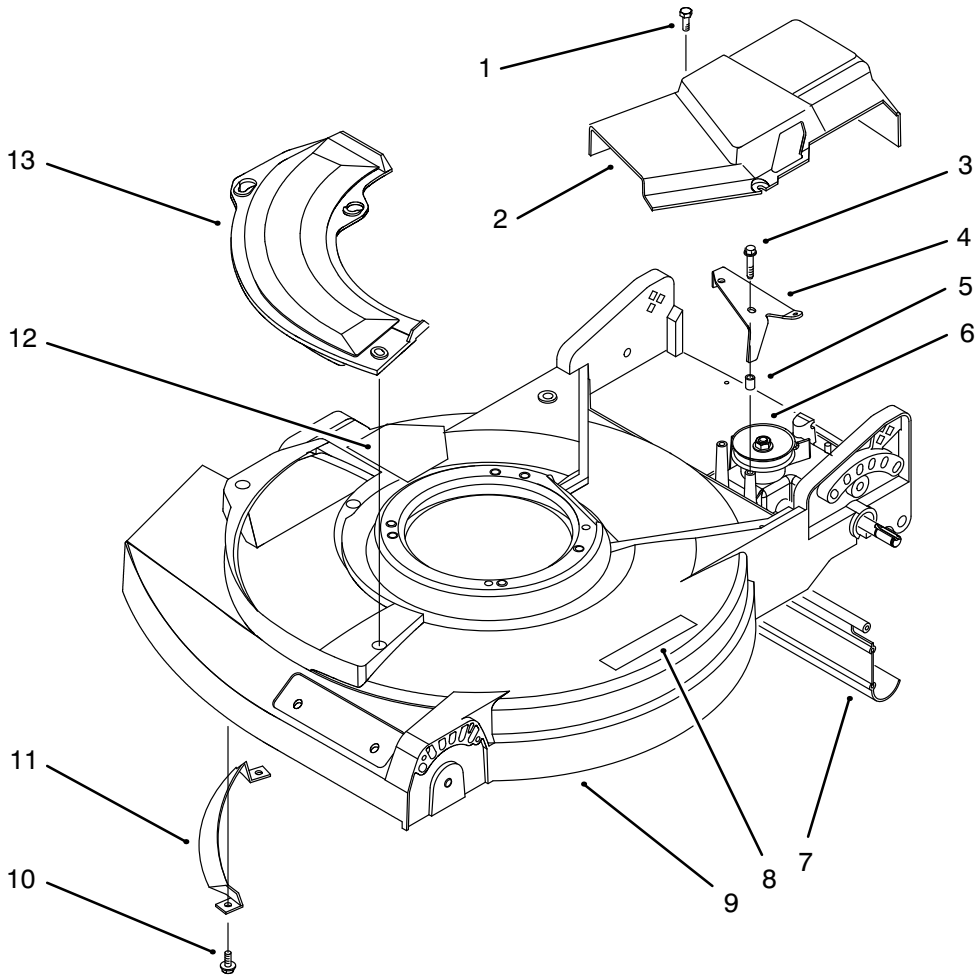

TABLE OF CONTENTS

Description	Page	Description	Page
Mulch Plate & Wheel Assembly	3	Carburetor Assembly	10
Housing Assembly	4	Electric Motor Assembly	11
Gear Case & Wheel Assembly	5	Gear Case Assembly	12
Engine, Fuel Tank & Blade Assembly	6	Lower Handle Assembly	13
Starter Assembly	7	Upper Handle Assembly	14
Flywheel & Wire Harness Assembly	8	Numeric Parts Index	15-16
Crankshaft & Cylinder Assembly	9		

MULCH PLATE & WHEEL ASSEMBLY

Ref. No.	Part No.	Description	No. Used
1	614682	Knob – Cover Plate	1
2	610358	Nut – Lock	2
3	40-1940	Washer	6
4	92-9673	Bolt – Shoulder	2
5	92-1008	Knob – Height Adjust	4
6	92-1006	Spring Arm Ass’y – Front	2
7	3290-413	Washer – Belleville	2
8	92-4856	Bolt – Shoulder	2
9	684776	Wheel & Tire Assembly 6”	2

Ref. No.	Part No.	Description	No. Used
10	92-1099	Bolt – Shoulder	2
11	92-1604	Cap – Hub	4
12	614637	Bracket – Wheel Height Adj.	2
13	3296-39	Nut – Lock	2
14	614701	Housing – Applique	1
15	604604	Grommet	3
16	614677	Screw – Sems Thr’d Form.	2
17	92-8630	Plate – Mulch	1