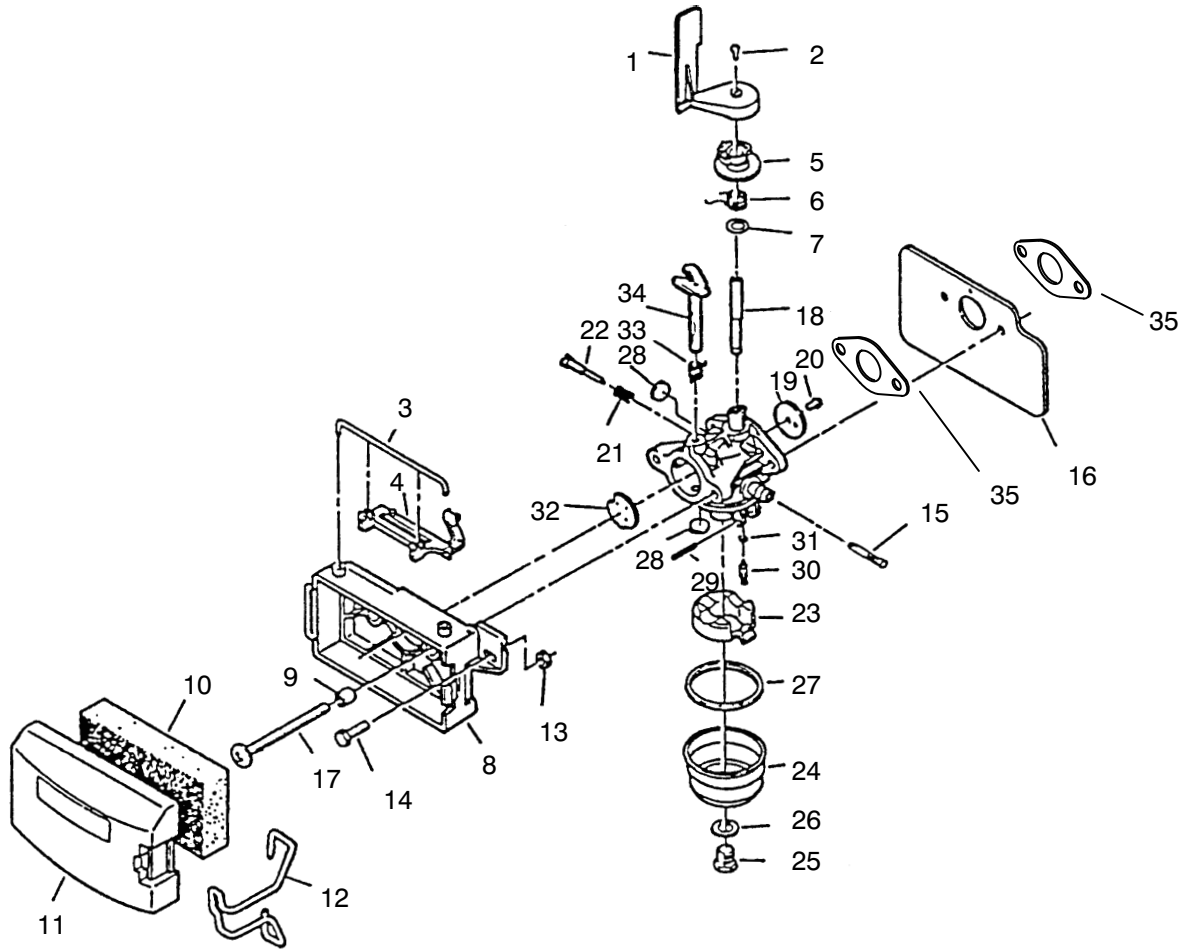

C-1340

CARBURETOR ASSEMBLY 684352

Ref. No.	Part No.	Description	No. Used
*	684352	Body – Carburetor (Incl. Ref. #18-34)	1
1	612505	Vane – Air	1
2	92-6392	Screw	1
3	610165	Retainer – Speed Control Lever	1
4	612502	Lever – Governor Control	1
5	612757	Collar	1
6	613142	Spring	1
7	308052	Washer	1
8	612504	Base – Air Filter	1
9	612503	Spacer – Filter Base	1
10	609493	Element – Air Filter	1
11	93-4303	Cover – Air Filter	1
12	610383	Retainer – Cover	1
13	328712	Nut	1
14	314576	Screw	1
15	612974	Filter – Fuel	1
16	93-1221	Shield – Heat	1
17	612507	Screw	2
*	612783	Line – Fuel	1
*	684286	Kit – Throttle (Incl. Ref. #18-20)	1
18		Shaft – Throttle	1
19		Vane – Throttle	1
20		Screw	1

Ref. No.	Part No.	Description	No. Used
*	684285	Kit – Idle Needle (Incl. Ref. #21-22)	1
21		Spring – Needle	1
22		Needle – Idle	1
23	683783	Kit – Float Assembly	1
*	683782	Kit – Bowl (Incl. Ref. #24-25)	1
24		Bowl – Fuel	1
25		Screw	1
*		Kit – Gasket	1
*	683778	Kit – Gasket (Incl. Ref. #26 & 27)	1
26		Gasket – Bowl Retainer	1
27		Gasket – Bowl	1
*	683777	Kit – Repair (Incl. Ref. #28-31)	1
28		Plug – Welch	2
29		Shaft – Float	1
30		Inlet – Needle Valve	1
31		Seat – Valve	1
*	683781	Kit – Choke (Incl. Ref. #32-34)	1
32		Valve – Choke	1
33		Spring – Return	1
34		Shaft – Choke	1
35	92-4948	Gasket Carburetor	2

*Not Illustrated