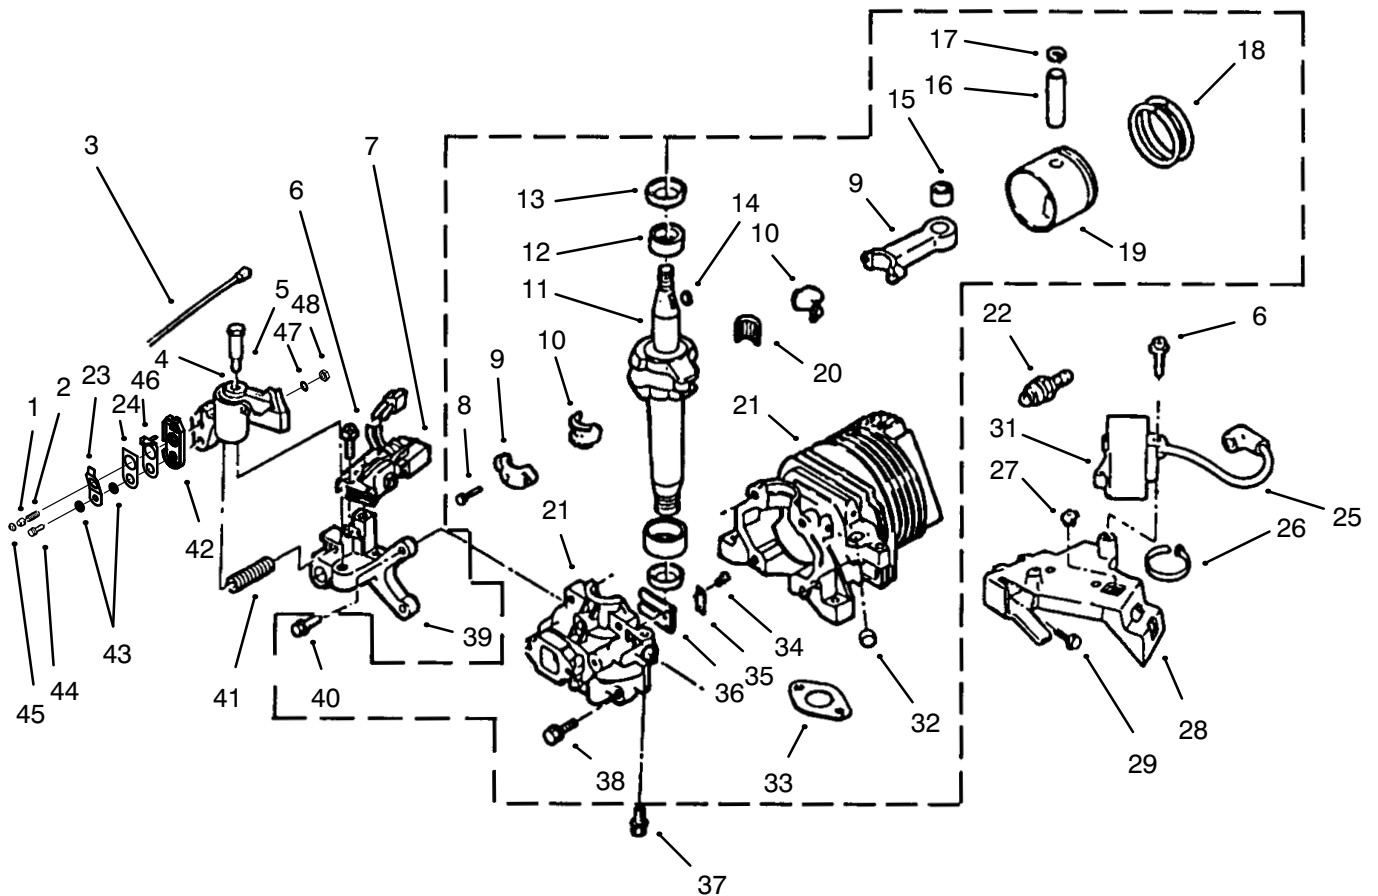

C-1923

STARTER ASSEMBLY

Ref. No.	Part No.	Description	No. Used
2	684567	Starter Housing & Shaft	1
3	92-4935	Spring & Keeper	1
4	612825	Handle - Starter	1
5	612824	Clip - Rope	1
6	612432	Rope	1

Ref. No.	Part No.	Description	No. Used
7	612950	Pulley	1
8	612949	Hub - Starter	1
9	683899	Kit - Dog	1
*	684622	Starter Assembly (Incl. Ref. #2, 3, 6, 7, & 9)	1

*Not Illustrated

C-1925

FLYWHEEL & WIRE HARNESS ASSEMBLY

Ref. No.	Part No.	Description	No. Used
1	93-4300	Harness - Wire	1
2	611215	Base - Shroud	1
3	608311	Nut	1
4	611512	Brace - Alternator	1
5	603014	Bolt	1
6	614343	Screw	1
7	609947	Screw	3
8	611191	Clip - J	1

Ref. No.	Part No.	Description	No. Used
9	683580	Flywheel	1
10	130743	Nut - Flywheel	1
11	316959	Washer - Lock	1
12	609808	Screw	2
13	317893	Strap - Tie	1
14	606537	Screw	1
15	682776	Relay	1

C-2172

CRANKSHAFT & CYLINDER ASSEMBLY