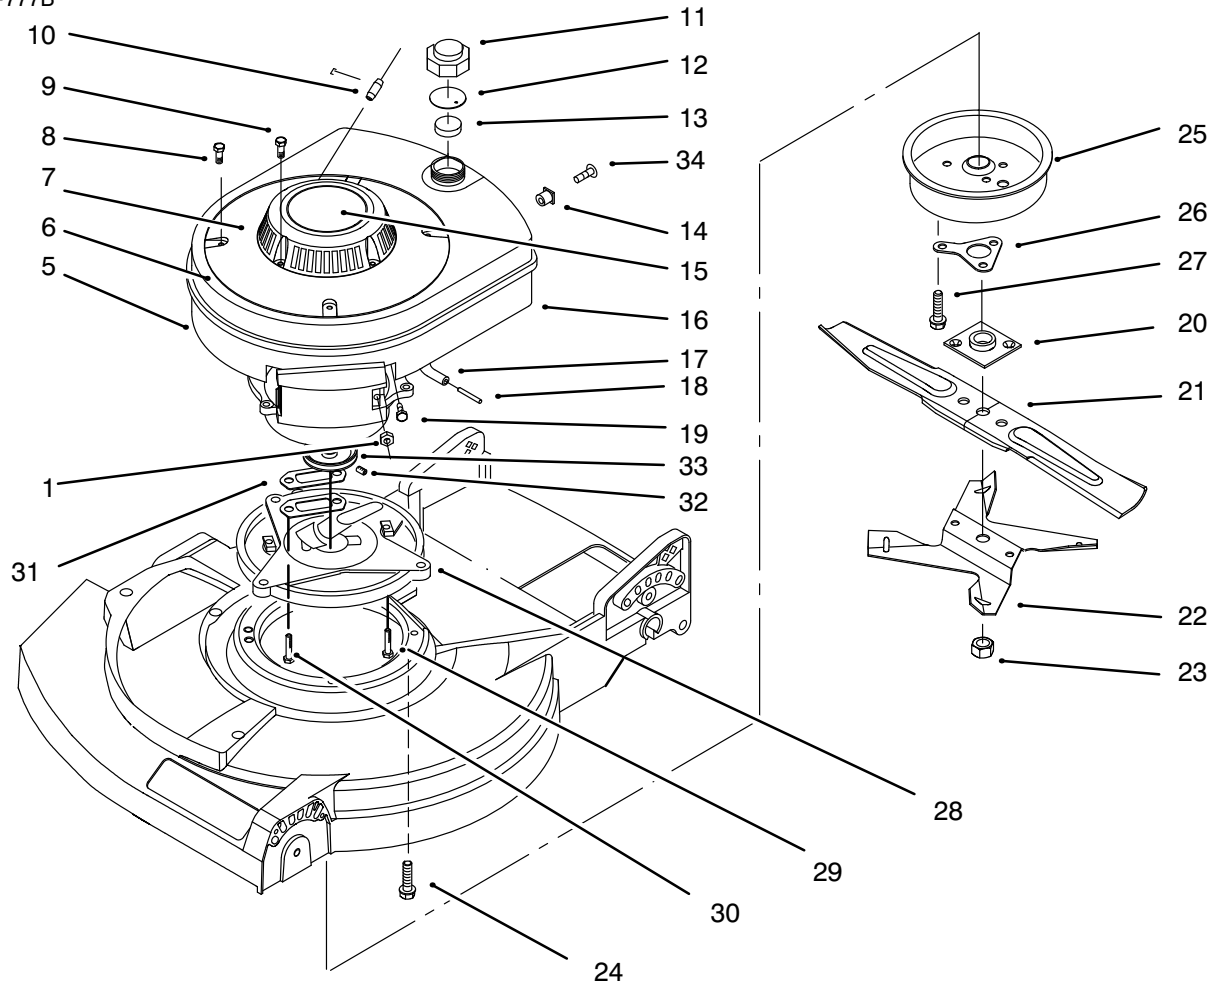

ENGINE, FUEL TANK & BLADE ASSEMBLY

Ref. No.	Part No.	Description	No. Used
1	306531	Nut	1
5	16-5539	Shroud & Tank Assembly	1
6	684301	Base - Starter	1
7	683896	Starter Assembly	1
8	611395	Screw - Self Tapping	4
9	612428	Screw	4
10	47-2480	Stop - Rope	1
11	611327	Cap - Fuel	1
12	607213	Gasket - Fuel Cap	1
13	609150	Baffle Fuel Cap	1
14	605120	Grommet	1
15	92-9568	Decal - Recoil	1
16		Engine Assembly	1
17	612783	Line - Fuel	1
18	612974	Screen - Fuel Line	1
19	314576	Screw	1

Ref. No.	Part No.	Description	No. Used
20	677525	Plate & Collar Assembly	1
21	612543	Blade 21"	1
22	92-1630	Fan - Mulching	1
23	603164	Nut - Blade	1
24	92-1648	Screw - Engine	3
25	682876	Muffler Cover Assembly	1
26	609786	Support - Crankshaft	1
27	609471	Screw	3
28	93-6388	Plate - Muffler	1
29	613500	Screw	1
30	607601	Screw	3
31	93-1233	Gasket - Muffler	1
32	610345	Screw - Set	1
33	609976	Pulley	1
34	32144-53	Screw - Self Tapping	1