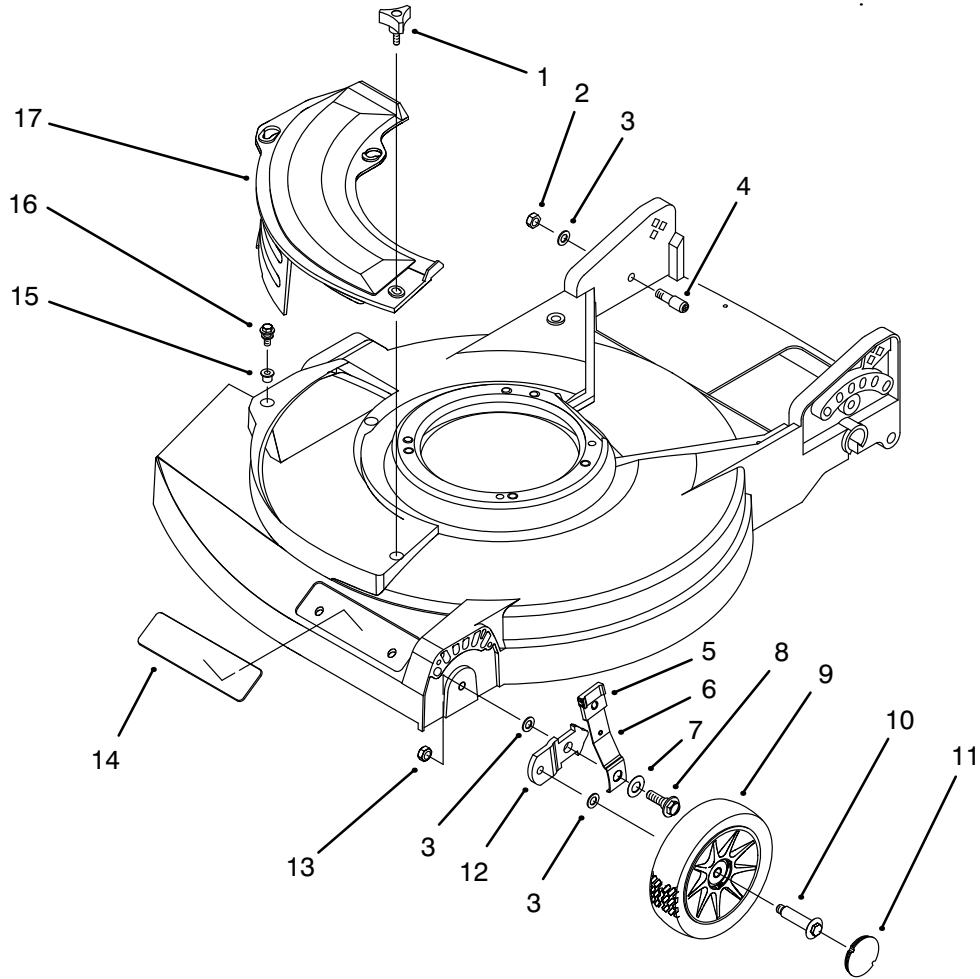

C-1917

MULCH PLATE & WHEEL ASSEMBLY

Ref. No.	Part No.	Description	No. Used
1	614682	Knob – Cover Plate	1
2	610358	Nut – Lock	2
3	40-1940	Washer	6
4	92-9673	Bolt – Shoulder	2
5	92-1008	Knob – Height Adjust	4
6	92-1006	Spring Arm Ass’y – Front	2
7	3290-413	Washer – Belleville	2
8	92-4856	Bolt – Shoulder	2
9	684776	Wheel & Tire Assembly 6”	2

Ref. No.	Part No.	Description	No. Used
10	92-1099	Bolt – Shoulder	2
11	92-1604	Cap – Hub	4
12	614637	Bracket – Wheel Height Adj.	2
13	3296-39	Nut – Lock	2
14	614701	Housing – Applique	1
15	604604	Grommet	3
16	614677	Screw – Sems Thr’d Form.	2
17	92-8630	Plate – Mulch	1