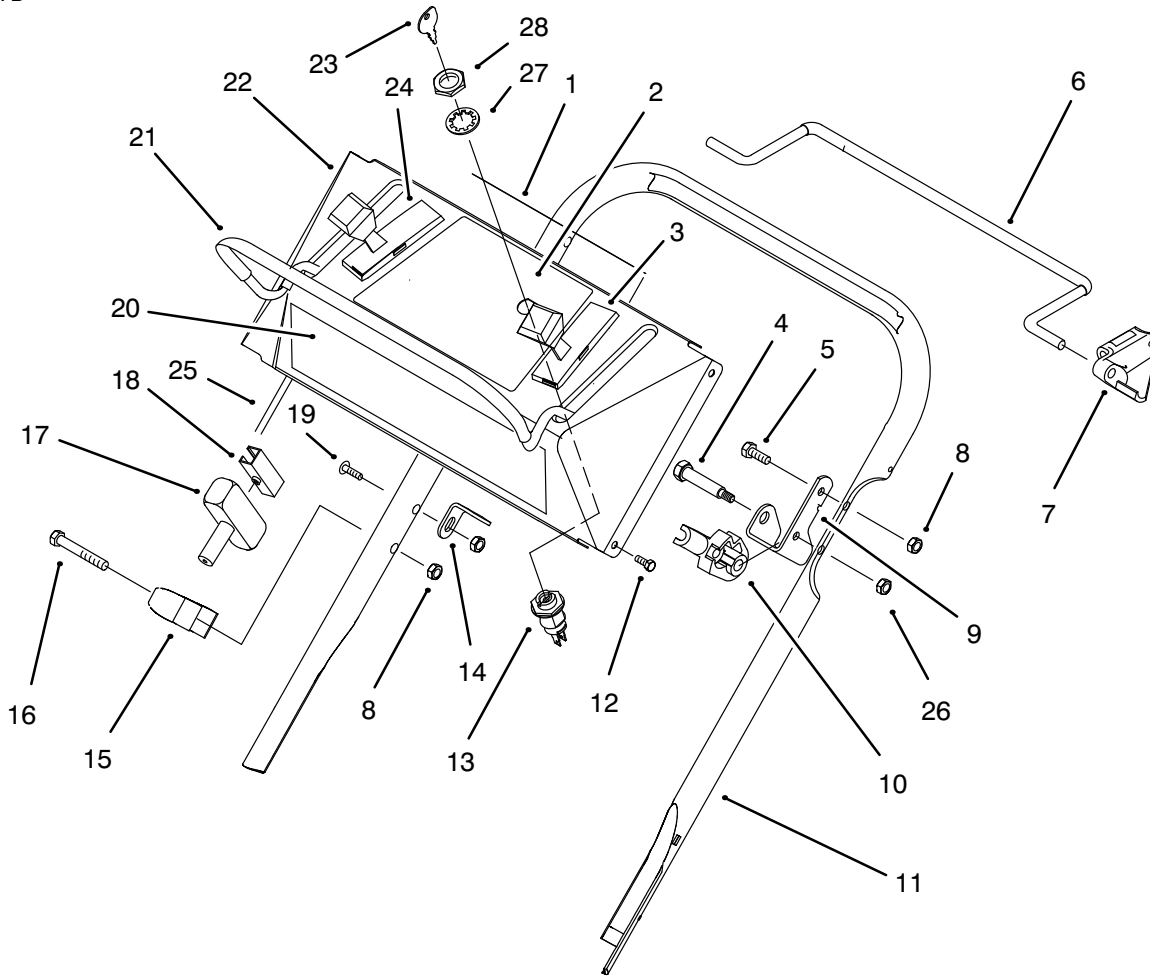

C-1922A

UPPER HANDLE ASSEMBLY

Ref. No.	Part No.	Description	No. Used
1	92-2940	Decal - Warning	1
2	92-8912	Decal - Warning	1
3	92-1643	Cable - Throttle	1
4	613050	Bolt	1
5	321-4	Screw - Hex Hd. Cap	1
6	92-1617	Bail - Control S.P.	1
7	92-5412	Stop - Pivot	1
8	3296-73	Nut - Lock	3
9	92-1094	Bail - Stop Bracket	1
10	92-1078	Cam - Brake	1
11	92-1092	Handle - Upper	1
12	92-9665	Screw - Phillips Hd.	4
13	46-5780	Switch - Starter	1
14	92-2928	Bracket - Cable Anchor	1
15	92-7720	Guide - Rope	1

Ref. No.	Part No.	Description	No. Used
16	321-51	Screw - Hex Hd. Cap	1
17	612825	Handle - Starter	1
18	612824	Clip - Rope Insert	1
19	92-2268	Screw - Handle	1
20	92-9561	Decal - Console Front	1
21	92-1093	Bail - Engine Control	1
22	16-7109	Panel - Control (Incl. Ref. #1, 2, &20)	1
23	62-7700	Key	1
24	92-8926	Control - Ground Speed	1
25	92-1633	Cable - Control	1
26	3296-56	Nut - Lock	1
27	3254-5	Washer - Star	1
28	218-461	Nut	1