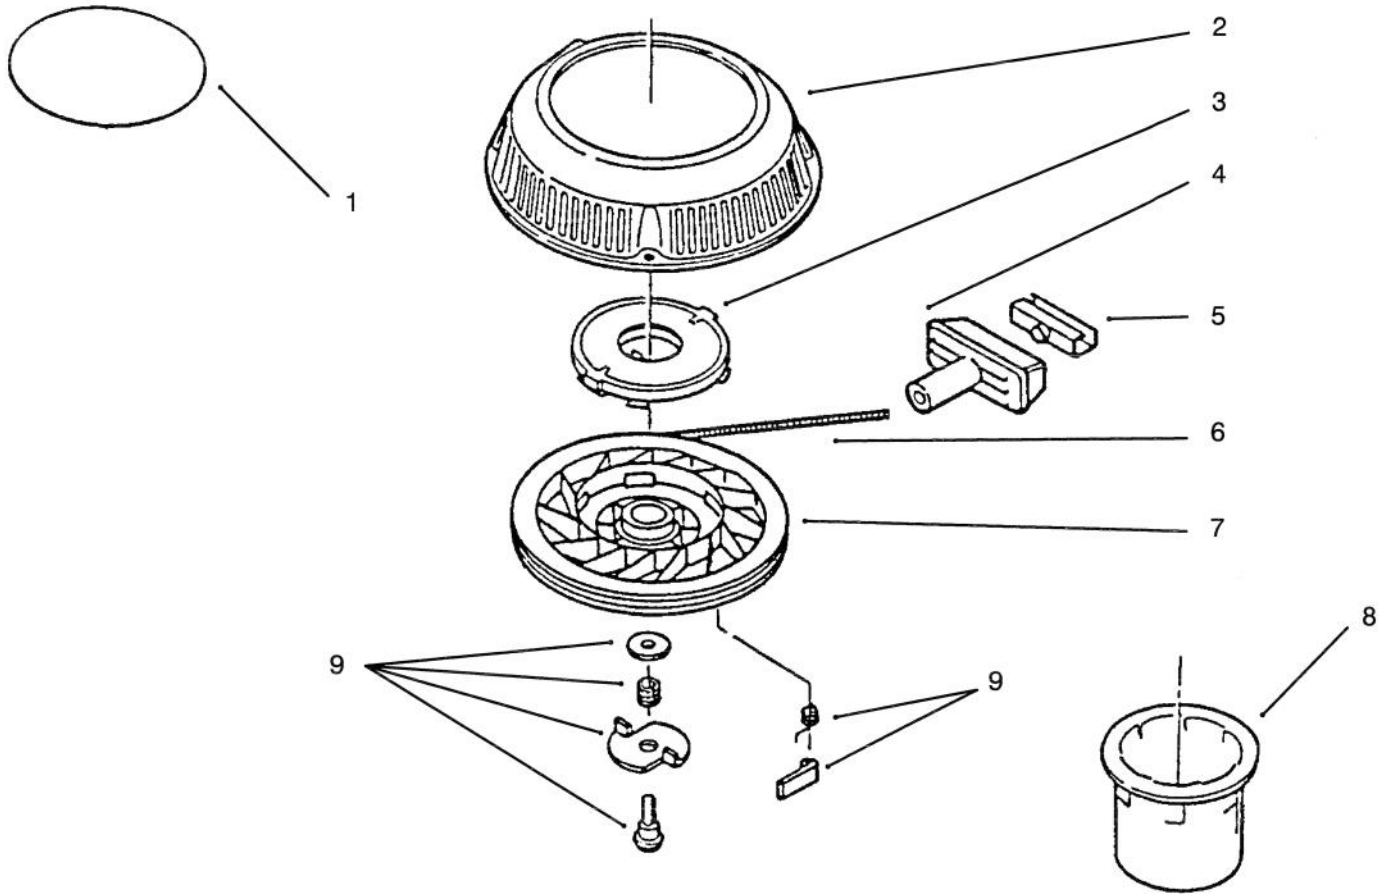

C-1337

STARTER

Ref. No.	Part No.	Description	No. Used
*	683896	Starter Assembly (Incl. Ref. #5-9)	1
1	92-1645	Decal - Recoil (Hand Push)	1
*	92-1644	Decal - Recoil (Self Propelled)	1
2	684567	Starter Housing & Shaft	1

Ref. No.	Part No.	Description	No. Used
3	683897	Spring & Keeper	1
4	612825	Handle - Starter	1
5	612824	Clip - Rope	1
6	612432	Rope	1
7	612950	Pulley	1
8	612949	Hub - Starter	1
9	683899	Kit - Dog	1