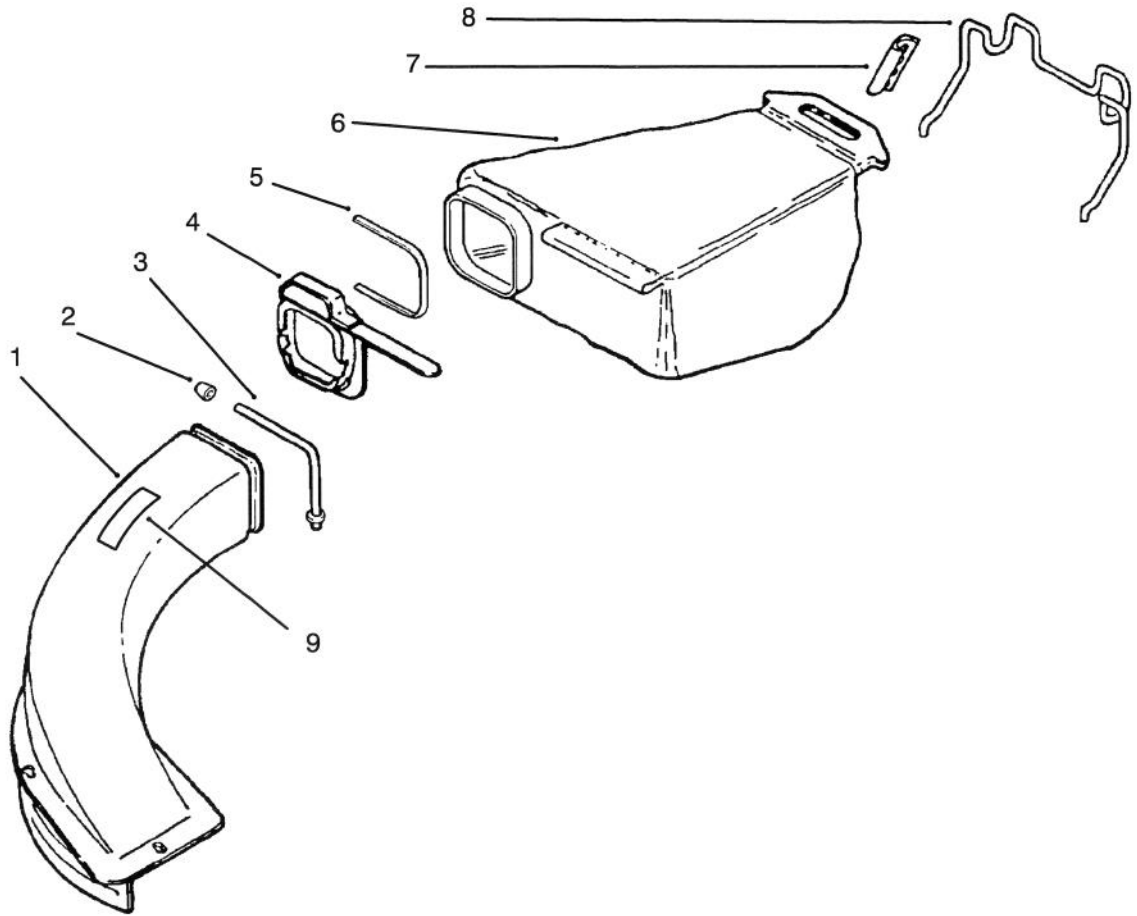

REAR CATCHER ASSEMBLY

Ref. No.	Part No.	Description	No. Used
1	684729	Chute & Support Assembly (Incl. Ref.# 2,3 & 9)	1
2	614589	Nut - Cap	1
3	614591	Chute Support	1
4	684727	Adaptor Assembly	1
5	614700	Tie Strap	1

Ref. No.	Part No.	Description	No. Used
6	*	Bag Assembly	1
7	613462	Hanger Clamp	2
8	613455	Wide Hanger	1
9	92-2919	Decal - Danger	1

*Includes Ref.#5 and instruction sheet for installing bag to adapter assembly. Order via model #89810.