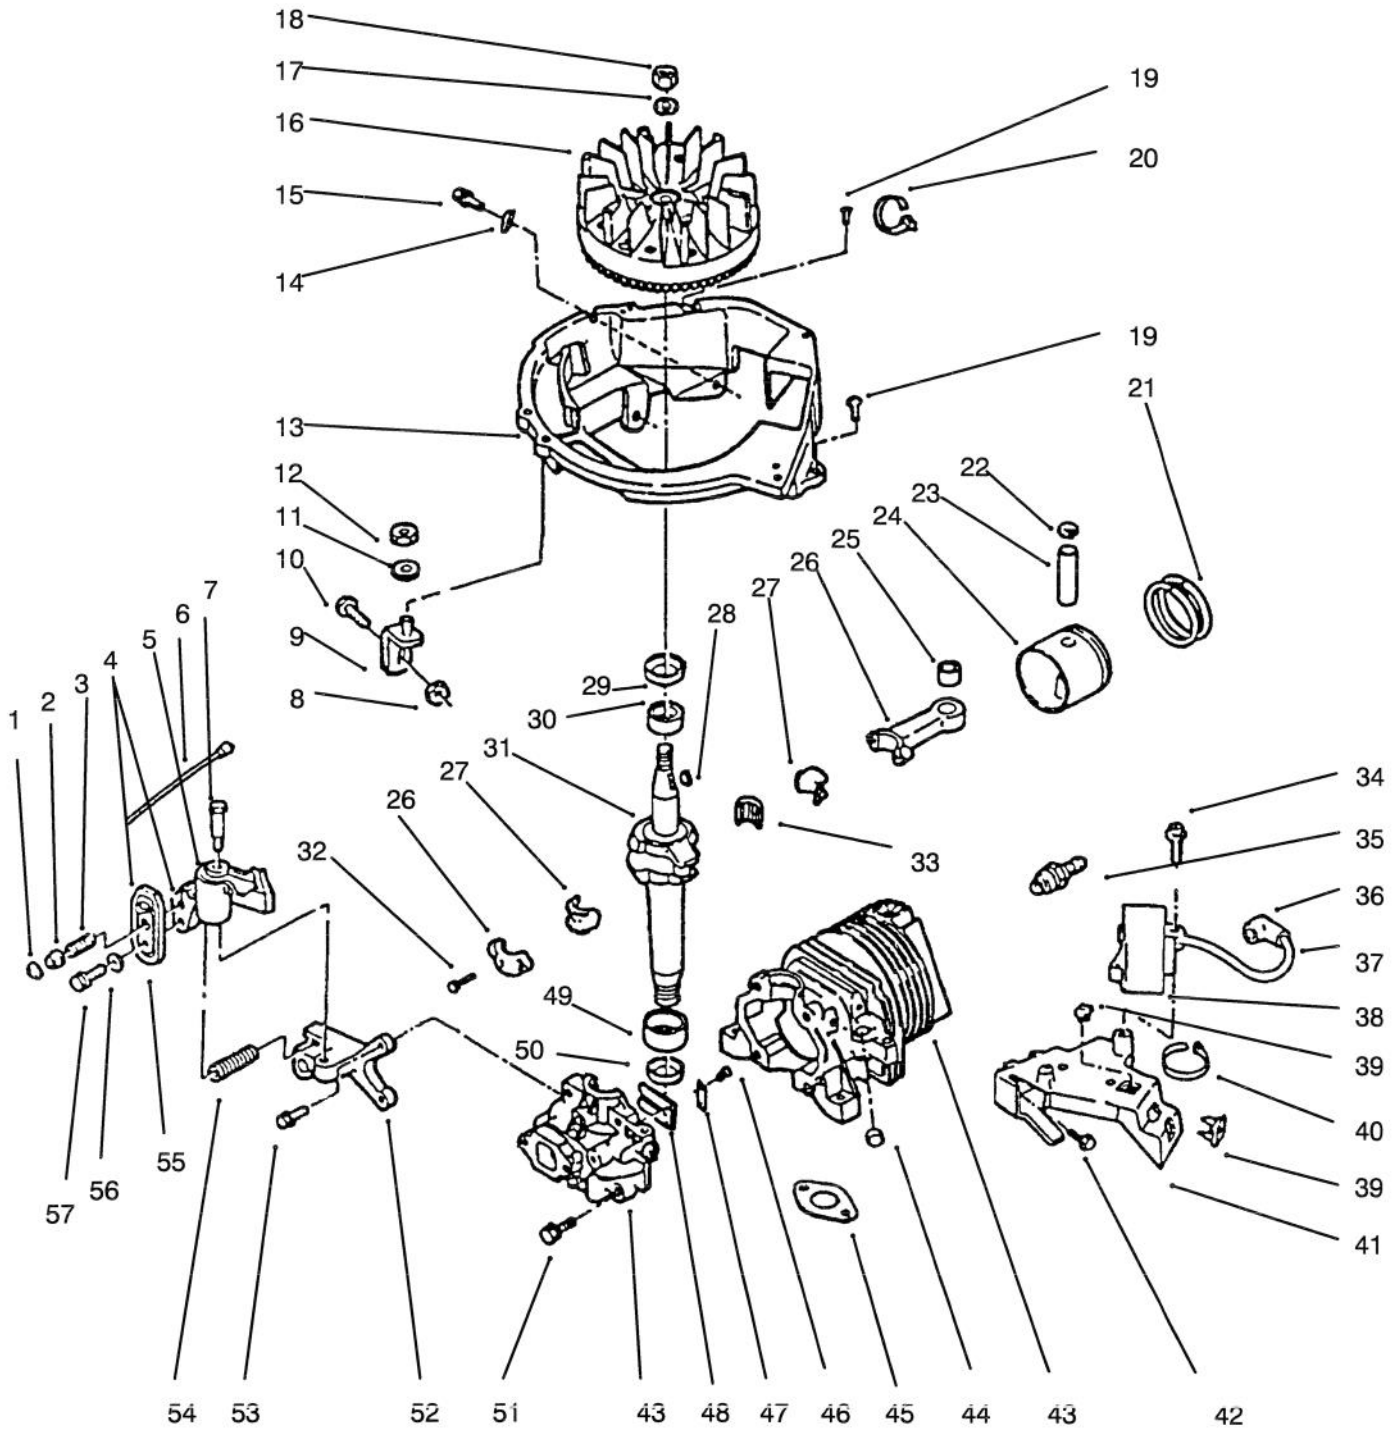

ENGINE ASSEMBLY

ENGINE ASSEMBLY

Ref. No.	Part No.	Description	No. Used
1	611213	Retainer	1
2	611509	Actuator – Brake Lever	1
3	611214	Spring – Cable, Return	1
4	683968	Switch Assembly (Incl. Ref. #1,6,20, & 56-58)	1
5	682683	Brake Assembly	1
6	92-1633	Wire Lead	1
7	613529	Bolt – Shoulder	1
8	608311	Nut	1
9	683581	Brace Assembly	1
10	603014	Bolt	1
11	603093	Washer	1
12	602315	Nut	1
13	612427	Shroud – Base	1
14	611191	"J" Clip	1
15	609947	Screw	3
16	683580	Flywheel Assembly	1
17	316959	Washer – Lock	1
18	130743	Nut – Flywheel	1
19	609808	Screw	2
20	317893	Tie Strap	1
21	681737	Set – Ring	1
22	303712	Ring – Retaining	2
23	606608	Pin – Wrist	1
24	92-4924	Piston	1
*	92-4923	Set – Piston & Ring (Incl. Ref.# 21-24)	1
*	92-4937	Piston & Connecting Rod Assembly (Incl. Ref. # 21-27, 32 & 33)	1
25	92-4927	Bearing Assembly	1
26	92-4921	Connecting Rod Assembly (Incl. Ref. #25, 27,32 & 33)	1
27	677982	Liner – Pair	1
28	607199	Key – Flywheel	1

Ref. No.	Part No.	Description	No. Used
29	611396	Seal – Oil	1
30	681830	Bearing – Main	1
31	92-6375	Crankshaft	1
32	611393	Screw	2
33	683911	Set – Needle Bearing	1
34	607526	Screw	2
35	614009	Spark Plug	1
36	683080	Cover – Terminal	1
37	681678	Wire Lead & Cover Assy. (Incl. Ref. # 36)	1
38	683215	C. D. Ignition Module (Incl. Ref. #36, 37)	1
39	605120	Grommet	2
40	614249	Tie Strap	1
41	613073	Bracket – C. D.	1
42	614343	Screw	2
43	683702	Cylinder & Crankcase Cover Assembly (Incl. Ref. # 46-48,51 & 53)	1
44	609123	Plug	4
45	609420	Gasket – Exhaust	1
46	612872	Screw	2
47	602587	Plate – Reed	1
48	602588	Reed	1
49	681831	Bearing – Main	1
50	611396	Seal – Oil	1
51	613110	Screw	2
52	611192	Bracket – Brake	1
53	613233	Screw	2
54	611211	Spring – Brake	1
55	683819	Case Assembly	1
56	306407	Washer	1
57	609891	Screw	1
*	92-6353	Short Block	1

*Not Illustrated