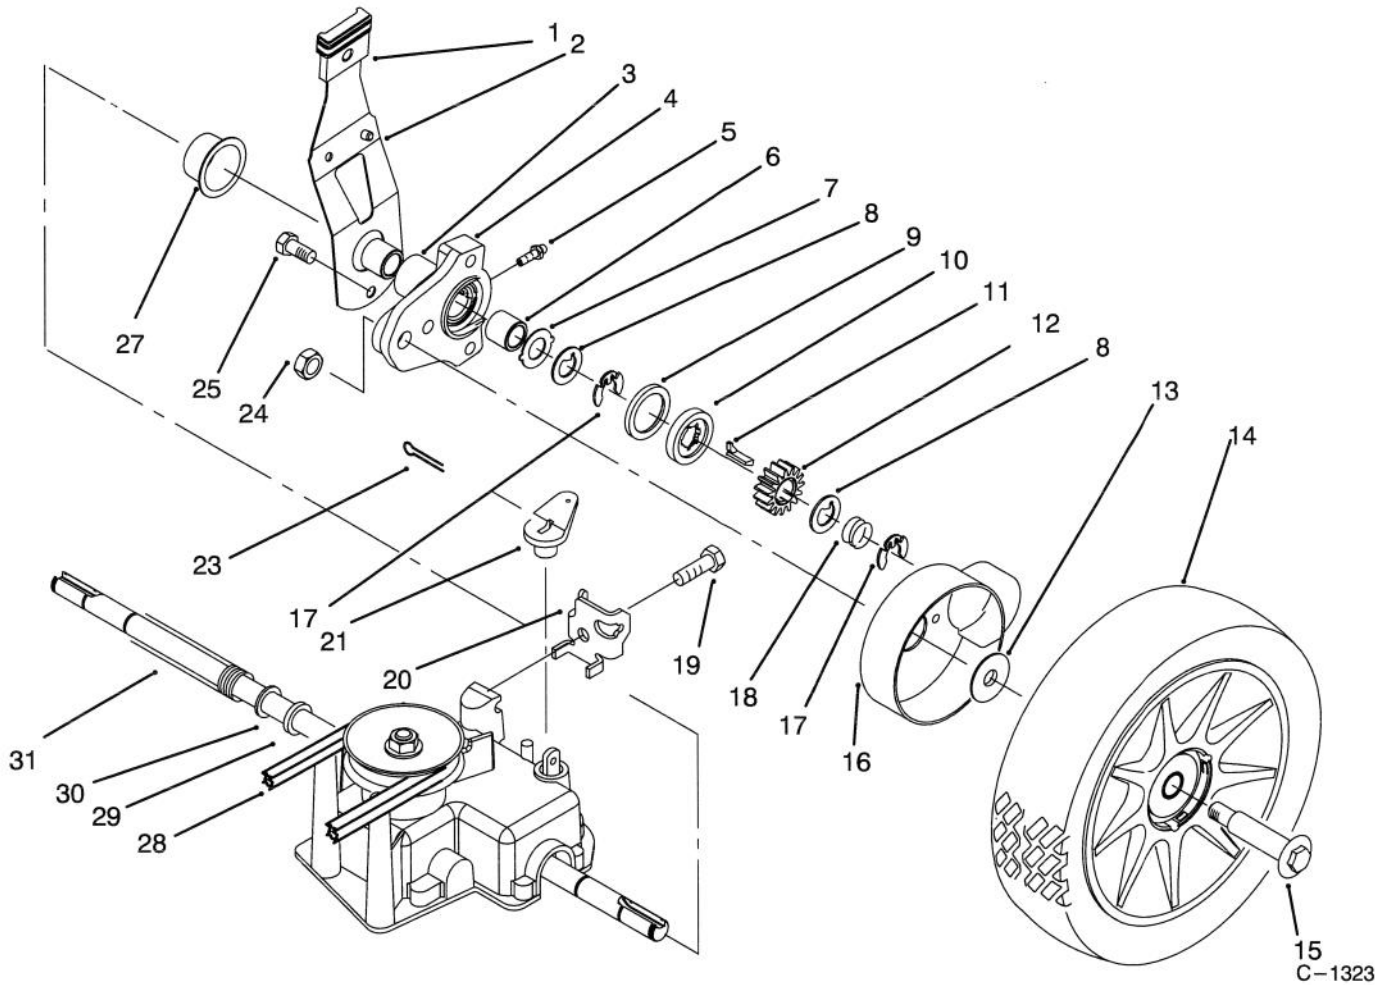

Ref. No.	Part No.	Description	No. Used
16	614650	Bolt - Wheel	2
17	684777	Wheel Assembly 8"	2
18	40-1940	Washer - Wheel Bolt	6
19	614637	Bracket - H. O. C.	4
20	706213	Washer	2
21	608834	Washer	2
23	92-1008	Knob - Spring Arm	4
24	92-1006	Spring Arm Assembly	2
25	684776	Wheel - 6"	2
26	92-1099	Bolt - Wheel	2
28	46-6811	Screw	2
29	608175	Bar - Toe	1
30	614701	Applique	1
31	16-5769	Housing - 21" (Incl. Ref.#5 & 30)	1
32	3296-39	Nut - Lock	4

* Not Illustrated

C-1326

DECK AND WHEEL ASSEMBLY (Self Propelled)

Ref. No.	Part No.	Description	No. Used	Ref. No.	Part No.	Description	No. Used
1	604604	Grommet	3	14	92-7869	Gear Case Assembly	1
2	614677	Screw - Thread Forming	2	15	92-7736	Shield - Trailing	1
3	614682	Knob	1	19	92-1008	Knob - Spring Arm	4
4	92-8630	Cover - Plate, Mulch	1	20	92-1006	Spring Arm Assembly	2
*	607560	Cover - Side Discharge	1	21	3290-413	Washer - Belleville	2
5	39-5770	Decal - Danger (English)	1	22	92-4856	Bolt - Shoulder	2
*	92-5429	Decal - Danger (French/English)	1	23	684776	Wheel - 6"	2
6	610358	Nut	2	24	92-1099	Bolt - Wheel	2
7	40-1940	Washer - Wheel Bolt	6	25	92-1604	Hub Cap	4
8	92-9673	Bolt - Shoulder	2	27	614637	Bracket - H. O. C.	2
9	926641	Screw	2	29	46-6811	Screw	2
10	92-8852	Cover - Drive	1	30	608175	Bar - Toe	1
11	92-7748	Screw	2	31	614701	Applique	1
12	92-7699	Bracket - Actuator	1	32	16-5779	Housing - 21 (Incl. Ref. #5 & 31)	1
13	256-251	Bushing	2	33	3296-39	Nut - Lock	2

*Not Illustrated

REAR WHEEL DRIVE ASSEMBLY

Ref. No.	Part No.	Description	No. Used
1	92-1008	Knob - Spring Arm (Ref.)	2
2	92-6540	Spring Arm Assembly L.H.	2
*	92-6539	Spring Arm Assembly R.H.	2
3	70-9760	Bushing	2
4	92-7746	Pivot Arm Assembly	2
5	614442	Fitting - Grease (Ref.)	2
6	47-2900	Bushing	2
7	65-4730	Washer - Thrust	2
8	65-4740	Washer - Thrust	4
9	65-4710	Ring - Friction	2
10	65-4760	Washer - Clutch	2
11	66-6050	Key - Rocking, L.H.	1
*	66-6040	Key - Rocking, R.H.	1
12	65-4750	Gear - Pinion	2
13	614426	Washer - Stepped	2
14	92-1042	Wheel - 8"	2