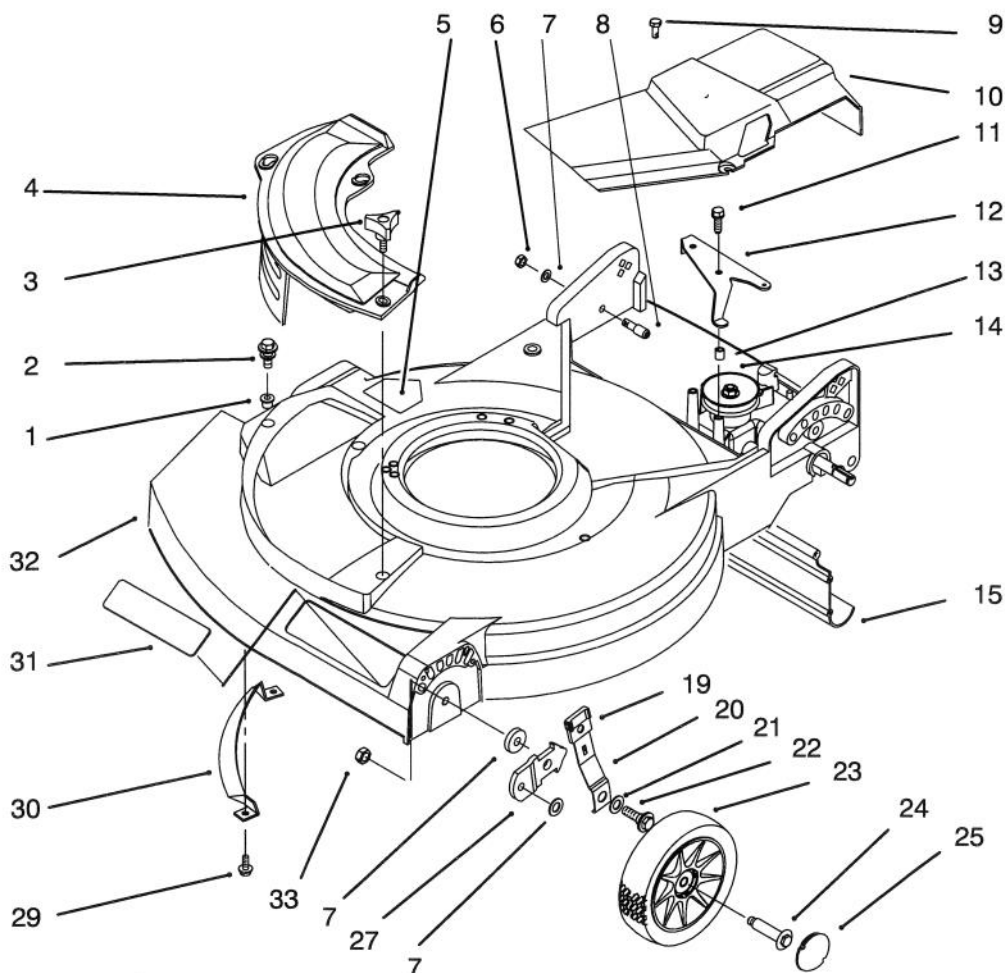

C-1326

DECK AND WHEEL ASSEMBLY (Self Propelled)

Ref. No.	Part No.	Description	No. Used	Ref. No.	Part No.	Description	No. Used
1	604604	Grommet	3	14	92-7869	Gear Case Assembly	1
2	614677	Screw - Thread Forming	2	15	92-7736	Shield - Trailing	1
3	614682	Knob	1	19	92-1008	Knob - Spring Arm	4
4	92-8630	Cover - Plate, Mulch	1	20	92-1006	Spring Arm Assembly	2
*	607560	Cover - Side Discharge	1	21	3290-413	Washer - Belleville	2
5	39-5770	Decal - Danger (English)	1	22	92-4856	Bolt - Shoulder	2
*	92-5429	Decal - Danger (French/English)	1	23	684776	Wheel - 6"	2
6	610358	Nut	2	24	92-1099	Bolt - Wheel	2
7	40-1940	Washer - Wheel Bolt	6	25	92-1604	Hub Cap	4
8	92-9673	Bolt - Shoulder	2	27	614637	Bracket - H. O. C.	2
9	926641	Screw	2	29	46-6811	Screw	2
10	92-8852	Cover - Drive	1	30	608175	Bar - Toe	1
11	92-7748	Screw	2	31	614701	Applique	1
12	92-7699	Bracket - Actuator	1	32	16-5779	Housing - 21 (Incl. Ref. #5 & 31)	1
13	256-251	Bushing	2	33	3296-39	Nut - Lock	2

*Not Illustrated