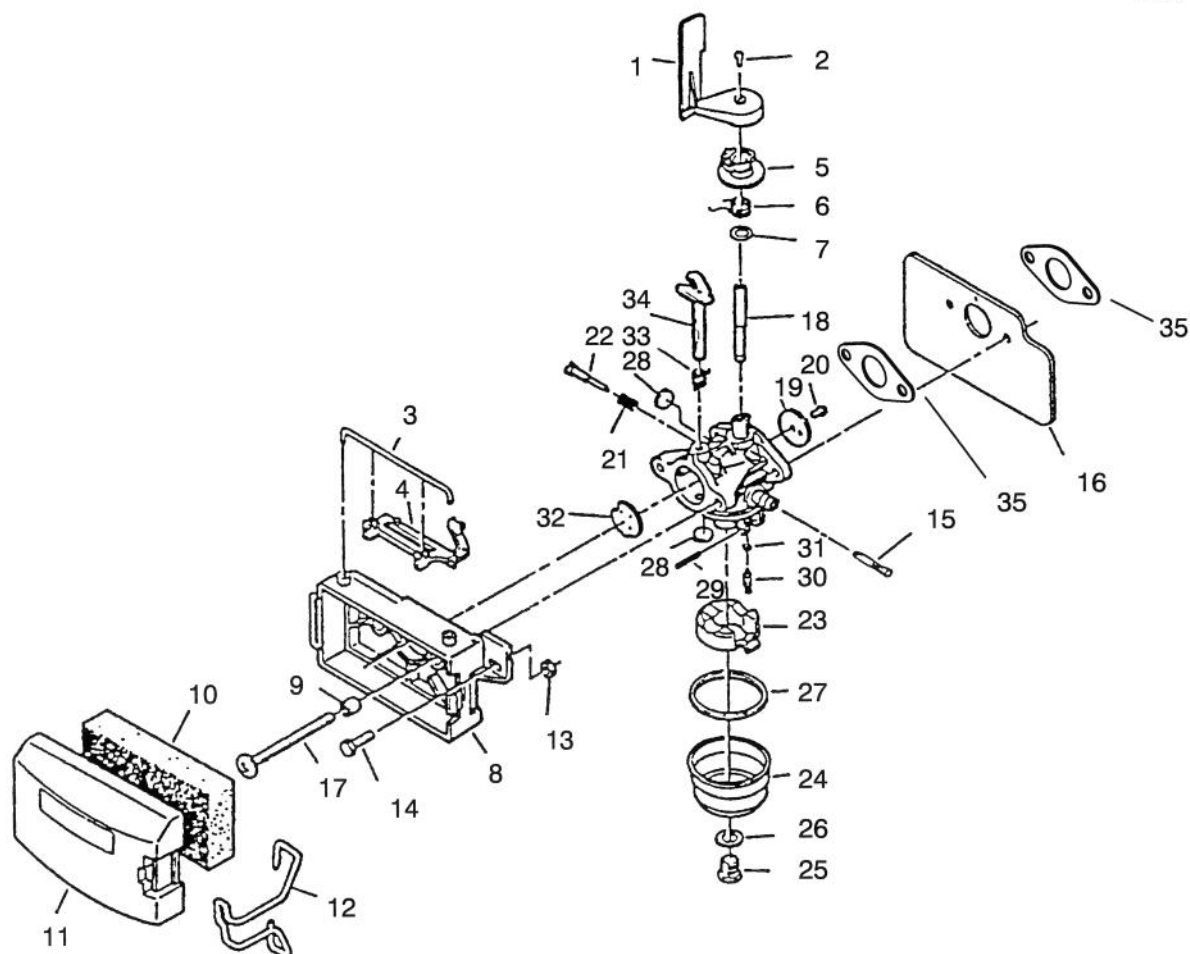

C-1340

CARBURETOR ASSEMBLY 684256

Ref. No.	Part No.	Description	No. Used
*	684352	Body - Carburetor (Incl. Ref. #18-34)	1
1	612505	Vane - Air	1
2	92-6392	Screw	1
3	610165	Retainer - Speed Control Lever	1
4	612502	Lever - Governor Control	1
5	612757	Collar	1
6	613142	Spring	1
7	308052	Washer	1
8	612504	Base - Air Filter	1
9	612503	Spacer - Filter Base	1
10	609493	Element - Air Filter	1
11	611377	Cover - Air Filter	1
12	610383	Retainer - Cover	1
13	328712	Nut	1
14	314576	Screw	1
15	612974	Filter - Fuel	1
16	92-4947	Shield - Heat	1
17	612507	Screw	2
*	612783	Line - Fuel	1
*	684286	Kit - Throttle (Incl. Ref. #18-20)	1
18		Shaft - Throttle	1
19		Vane - Throttle	1
20		Screw	1

Ref. No.	Part No.	Description	No. Used
*	684285	Kit - Idle Needle	1
21		Spring - Needle	1
22		Needle - Idle	1
23	683783	Kit - Float Assembly	1
*	683782	Kit - Bowl (Incl. Ref. #24-25)	1
24		Bowl - Fuel	1
25		Screw	1
*		Kit - Gasket	1
*	683778	Kit - Gasket (Incl. Ref. #26 & 27)	1
26		Gasket - Bowl Retainer	1
27		Gasket - Bowl	1
*	683777	Kit - Repair (Incl. Ref. #28-31)	1
28		Plug - Welch	2
29		Shaft - Float	1
30		Inlet - Needle Valve	1
31		Seat - Valve	1
*		Kit - Gasket	1
*	683781	Kit - Choke (Incl. Ref. #32-34)	1
32		Valve - Choke	1
33		Spring - Return	1
34		Shaft - Choke	1
35	612574	Gasket Carburetor	2