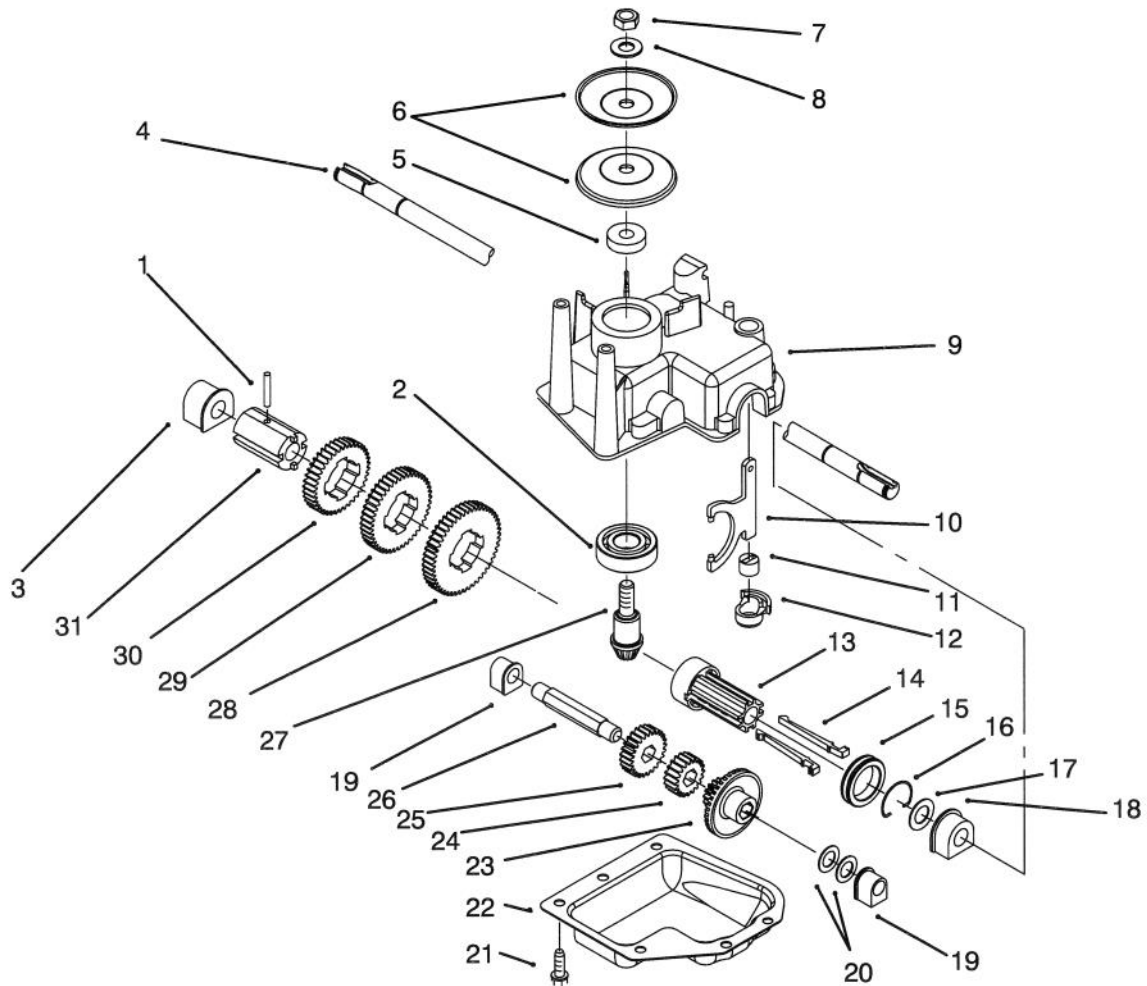

C-1322

GEAR CASE ASSEMBLY

Ref. No.	Part No.	Description	No. Used
1	32121-120	Pin - Coil	1
2	38-7820	Bearing - Ball	1
3	60-8850	Bushing - Output	1
4	65-4770	Shaft - Output	1
5	92-5791	Spacer	1
6	60-8840	Pulley - Half	2
7	3296-5	Nut	1
8	3256-24	Washer	1
9	60-8710	Gearcase - Upper	1
10	60-8870	Yoke - Shift	1
11	29-9570	Bushing - Yoke	1
12	60-8810	Retainer - Shift Fork	1
13	76-0780	Sleeve - Shift Key	1
14	76-0760	Key - Shift	2
15	76-0770	Collar - Shift	1
16	65-5250	Clip - Spring	1

Ref. No.	Part No.	Description	No. Used
17	36-4780	Washer	1
18	60-8770	Bushing - Output	1
19	60-8750	Bushing - Inter. Shaft	2
20	36-4791	Washer - Thrust	2
21	49-2040	Screw	6
22	60-8730	Gear Case Cover	1
23	55-3760	Pinion - 15 Tooth	1
24	55-3780	Pinion - 20 Tooth	1
25	55-3800	Pinion - 25 Tooth	1
26	60-8800	Shaft - Intermediate	1
27	92-5790	Pinion - Bevel	1
28	55-3770	Gear - 49 Tooth	1
29	55-3790	Gear - 44 Tooth	1
30	55-3810	Gear - 39 Tooth	1
31	60-8790	Sleeve - Gear	1