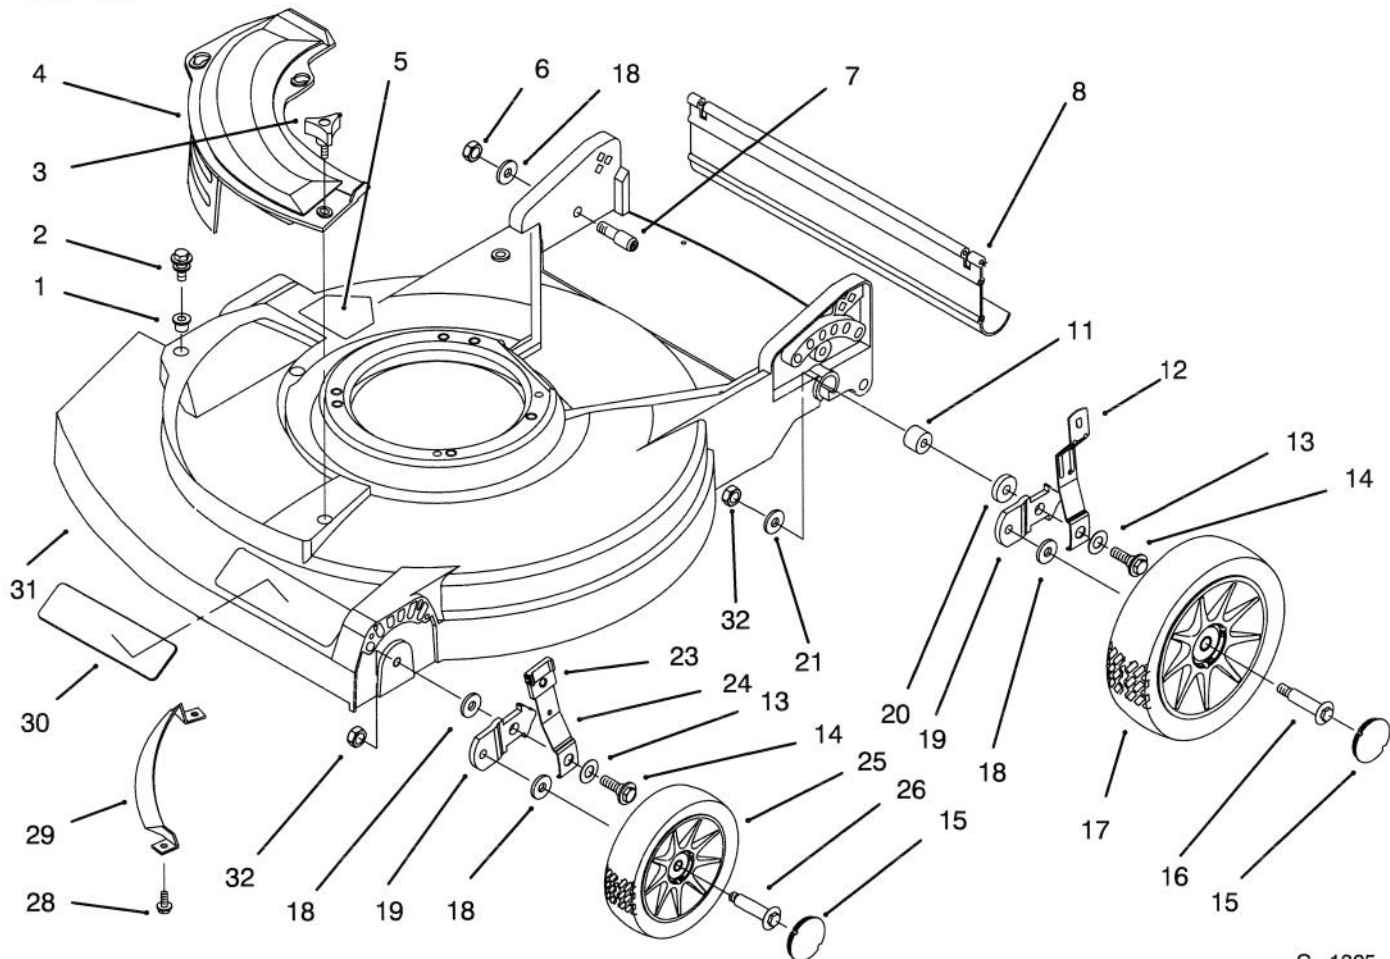

C-1325

DECK AND WHEEL ASSEMBLY (Hand Push)

Ref. No.	Part No.	Description	No. Used
1	604604	Grommet	3
2	614677	Screw - Thread Forming	2
3	614682	Knob	1
4	92-8630	Cover- Plate, Mulch	1
*	607560	Cover - Side Discharge	1
5	39-5770	Decal - Danger (English)	1
8	92-5429	Decal - Danger (French /English)	1
6	610358	Nut	2
7	92-9673	Bolt - Shoulder	2
8	92-7736	Shield - Trailing	1
11	92-5791	Spacer	2
12	92-1005	Spring Arm Assembly	2
13	3290-413	Washer - Belleville	4
14	92-4856	Bolt - Shoulder	2
15	92-1604	Hub Cap	4

Ref. No.	Part No.	Description	No. Used
16	614650	Bolt - Wheel	2
17	684777	Wheel Assembly 8"	2
18	40-1940	Washer - Wheel Bolt	6
19	614637	Bracket - H. O. C.	4
20	706213	Washer	2
21	608834	Washer	2
23	92-1008	Knob - Spring Arm	4
24	92-1006	Spring Arm Assembly	2
25	684776	Wheel - 6"	2
26	92-1099	Bolt - Wheel	2
28	46-6811	Screw	2
29	608175	Bar - Toe	1
30	614701	Applique	1
31	16-5769	Housing - 21" (Incl. Ref.#5 & 30)	1
32	3296-39	Nut - Lock	4

* Not Illustrated