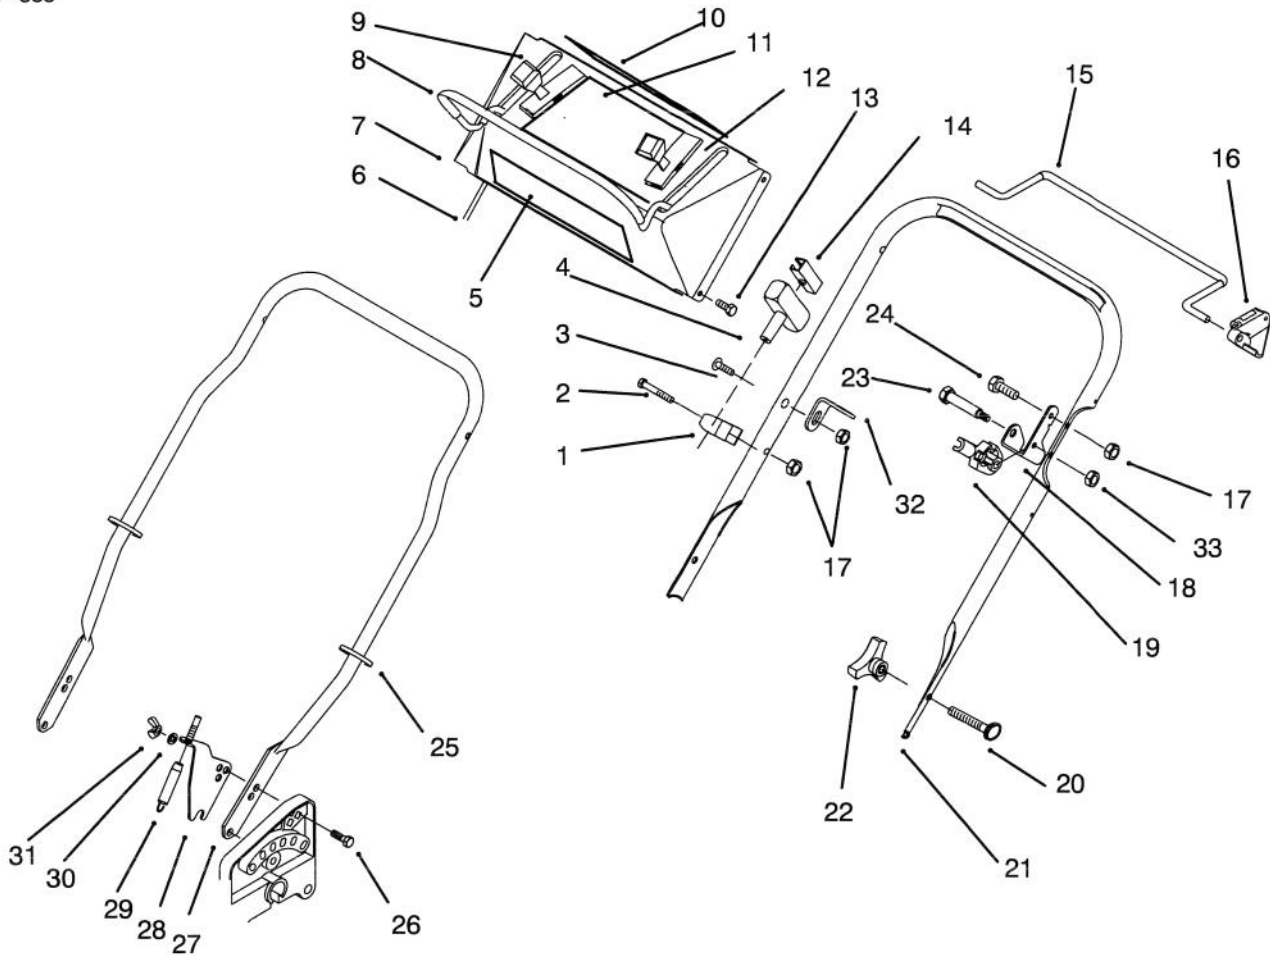

Ref. No.	Part No.	Description	No. Used
15	92-1057	Bolt - Wheel	2
16	614427	Cover - Wheel	2
17	65-2720	Ring - Retaining	4
18	65-4720	Spring - Compression	2
19	32144-70	Screw - Hex. Hd.	1
20	82-8780	Retainer - Cable	1
21	60-8821	Lever - Shift	1
23	3272-10	Pin - Cotter	1
24	610358	Nut	2
25	32144-85	Screw	2
27	92-6535	Cap - End	2
28	92-1043	"V" Belt	1
29	605255	Washer - Felt	1
30	303259	Washer - Flat	1
31	24-7920	Cover - Drive Shaft	1

*Not Illustrated

C-1322

GEAR CASE ASSEMBLY

Ref. No.	Part No.	Description	No. Used
1	32121-120	Pin - Coil	1
2	38-7820	Bearing - Ball	1
3	60-8850	Bushing - Output	1
4	65-4770	Shaft - Output	1
5	92-5791	Spacer	1
6	60-8840	Pulley - Half	2
7	3296-5	Nut	1
8	3256-24	Washer	1
9	60-8710	Gearcase - Upper	1
10	60-8870	Yoke - Shift	1
11	29-9570	Bushing - Yoke	1
12	60-8810	Retainer - Shift Fork	1
13	76-0780	Sleeve - Shift Key	1
14	76-0760	Key - Shift	2
15	76-0770	Collar - Shift	1
16	65-5250	Clip - Spring	1

Ref. No.	Part No.	Description	No. Used
17	36-4780	Washer	1
18	60-8770	Bushing - Output	1
19	60-8750	Bushing - Inter. Shaft	2
20	36-4791	Washer - Thrust	2
21	49-2040	Screw	6
22	60-8730	Gear Case Cover	1
23	55-3760	Pinion - 15 Tooth	1
24	55-3780	Pinion - 20 Tooth	1
25	55-3800	Pinion - 25 Tooth	1
26	60-8800	Shaft - Intermediate	1
27	92-5790	Pinion - Bevel	1
28	55-3770	Gear - 49 Tooth	1
29	55-3790	Gear - 44 Tooth	1
30	55-3810	Gear - 39 Tooth	1
31	60-8790	Sleeve - Gear	1