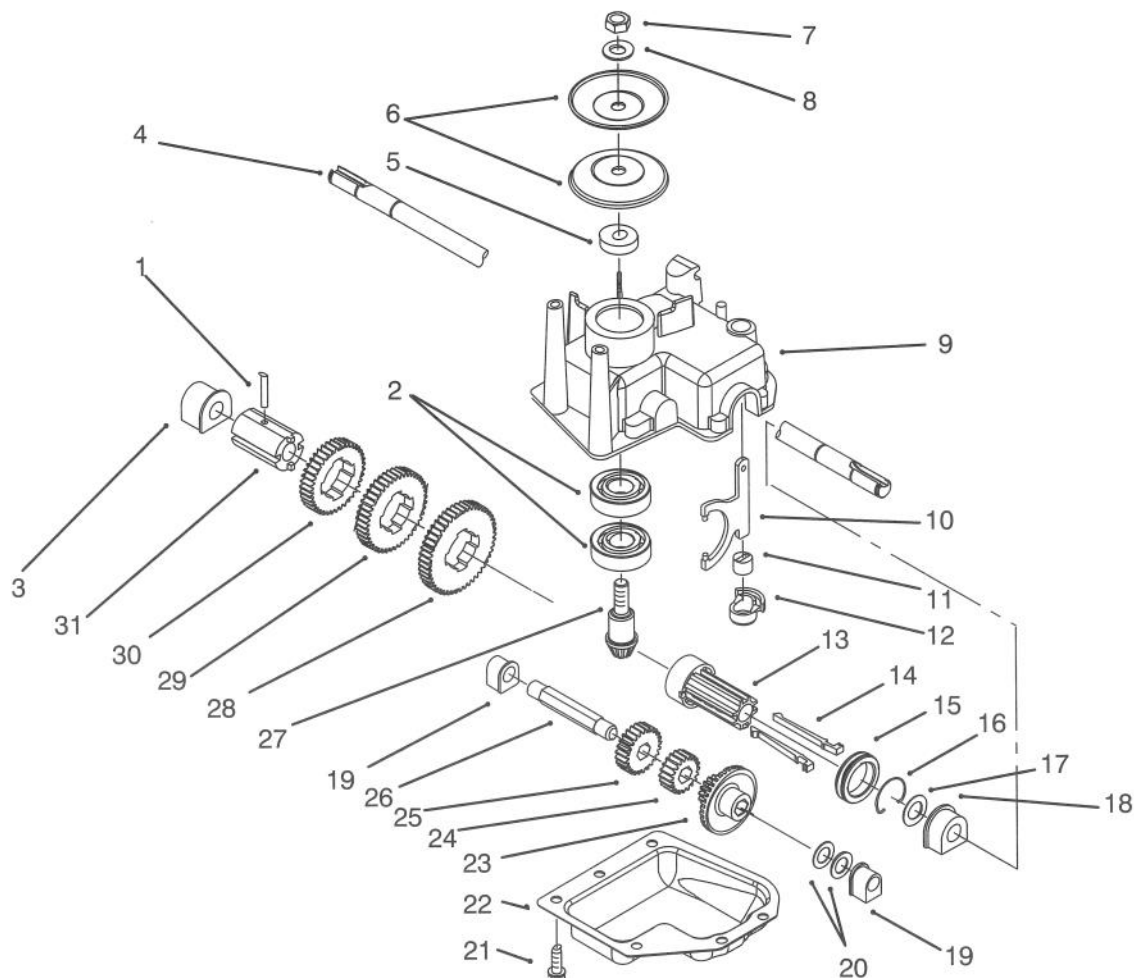

C-1322

GEAR CASE ASSEMBLY

Ref. No.	Part No.	Description	No. Used	Ref. No.	Part No.	Description	No. Used
1	32121-120	Pin - Coil	1	17	36-4780	Washer	1
2	38-7820	Bearing - Ball	2	18	60-8770	Bushing - Output	1
3	60-8850	Bushing - Output	1	19	60-8750	Bushing - inter. Shaft	2
4	65-4770	Shaft - Output	1	20	36-4791	Washer - Thrust	2
5	62-6660	Spacer	1	21	49-2040	Screw	6
6	60-8840	Pulley - Half	2	22	60-8730	Gear Case Cover	
7	3296-5	Nut	1	23	55-3760	Pinion - 15 Tooth	1
8	3256-24	Washer	1	24	55-3780	Pinion - 20 Tooth	1
9	92-1076	Gearcase - Upper	1	25	55-3800	Pinion - 25 Tooth	1
10	60-8870	Yoke - Shift	1	26	60-8800	Shaft - Intermediate	1
11	29-9570	Bushing - Yoke	1	27	92-1075	Bevel Pinion	1
12	60-8810	Retainer - Shift Fork	1	28	55-3770	Gear - 49 Tooth	1
13	76-0780	Sleeve - Shift Key	1	29	55-3790	Gear - 44 Tooth	1
14	76-0760	Key - Shift	2	30	55-3810	Gear - 39 Tooth	1
15	76-0770	Collar - Shift	1	31	60-8790	Sleeve - Gear	1
16	65-5250	Clip - Spring	1