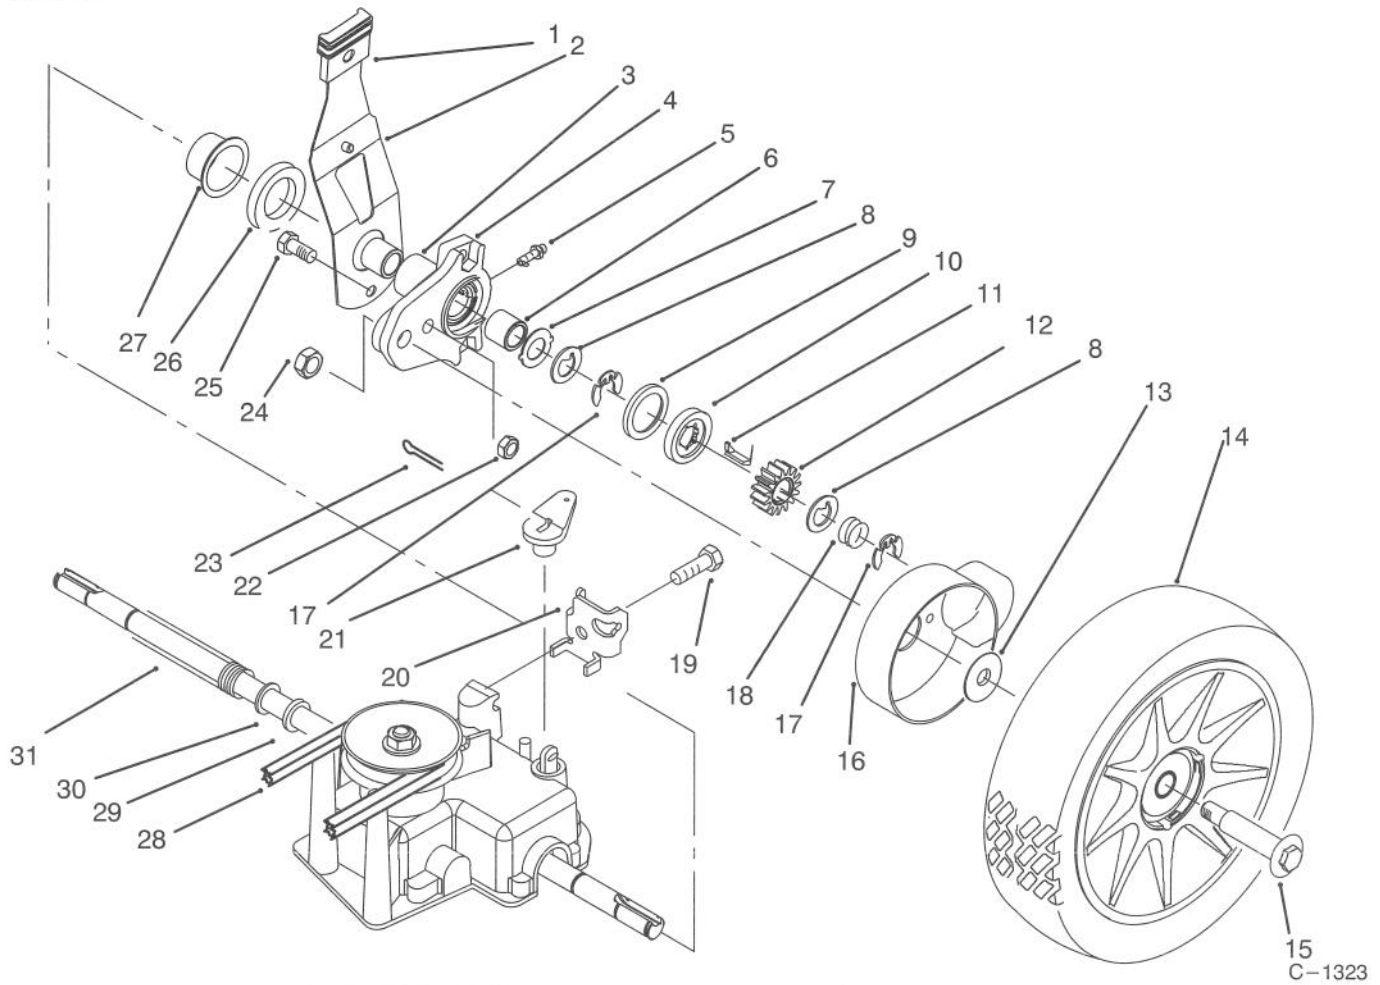

*Not Illustrated

C-1326

DECK AND WHEEL ASSEMBLY (Self Propelled)

Ref. No.	Part No.	Description	No. Used	Ref. No.	Part No.	Description	No. Used
1	614545	Cover- Plate, Mulch	1	15	32121-61	Pin - Roll	2
*	607560	Cover - Side Discharge Note: See Page i Accessories. Some model lawnmower may have one or more accessories	1	16	322-45	Screw	6
2	604604	Grommet	3	17	92-4875	Shield - Trailing	1
3	614677	Screw - Thread Forming	2	18	3296-29	Nut - Lock	6
4	614682	Knob	1	19	92-1008	Knob - Spring Arm	4
5	39-5770	Decal - Danger (English)	1	20	92-1006	Spring Arm Assembly	2
*	92-5429	Decal - Danger (French /English)	1	21	3290-413	Washer - Belleville	2
6	92-1030	Bracket - Handle, R.H.	1	22	92-4856	Bolt - Shoulder	2
7	926641	Screw	2	23	684776	Wheel - 6"	2
8	92-1620	Cover - Drive	1	24	92-1099	Bolt - Wheel	2
9	49-2040	Screw	2	25	92-1604	Hub Cap	4
10	92-1618	Bracket - Actuator	1	26	40-1940	Washer - Wheel Bolt	2
12	92-1636	Gear Case Assembly	1	27	614637	Bracket - H. O. C.	2
13	92-1029	Bracket - Handle, L.H.	1	28	67-9760	Washer	2
14	92-2917	Decal - H. O. C. L.H.	1	29	46-6811	Screw	2
*	92-2916	Decal - H. O. C. R.H.	1	30	608175	Bar- Toe	1
				31	614701	Applique	1
				32	16-2029	Housing - 21 (Incl. Ref. #5 & 31)	1
				33	3296-39	Nut - Lock	2

*Not Illustrated

REAR WHEEL DRIVE ASSEMBLY

Ref. No.	Part No.	Description	No. Used
1		Knob - Spring Arm (Ref.)	2
2	92-1004	Spring Arm Assembly	2
3	70-9760	Bushing	2
4	684616	Pivot Arm Assembly	2
5		Fitting - Grease (Ref.)	2
6	47-2900	Bushing	2
7	65-4730	Washer - Thrust	2
8	65-4740	Washer - Thrust	4
9	65-4710	Ring - Friction	2
10	65-4760	Washer - Clutch	2
11	66-6050	Key - Rocking, L. H.	1
*	66-6040	Key - Rocking, R. H.	1
12	65-4750	Gear - Pinion	2
13	614426	Washer - Stepped	2
14	92-1042	Wheel - 8"	2
15	92-1057	Bolt - Wheel	2