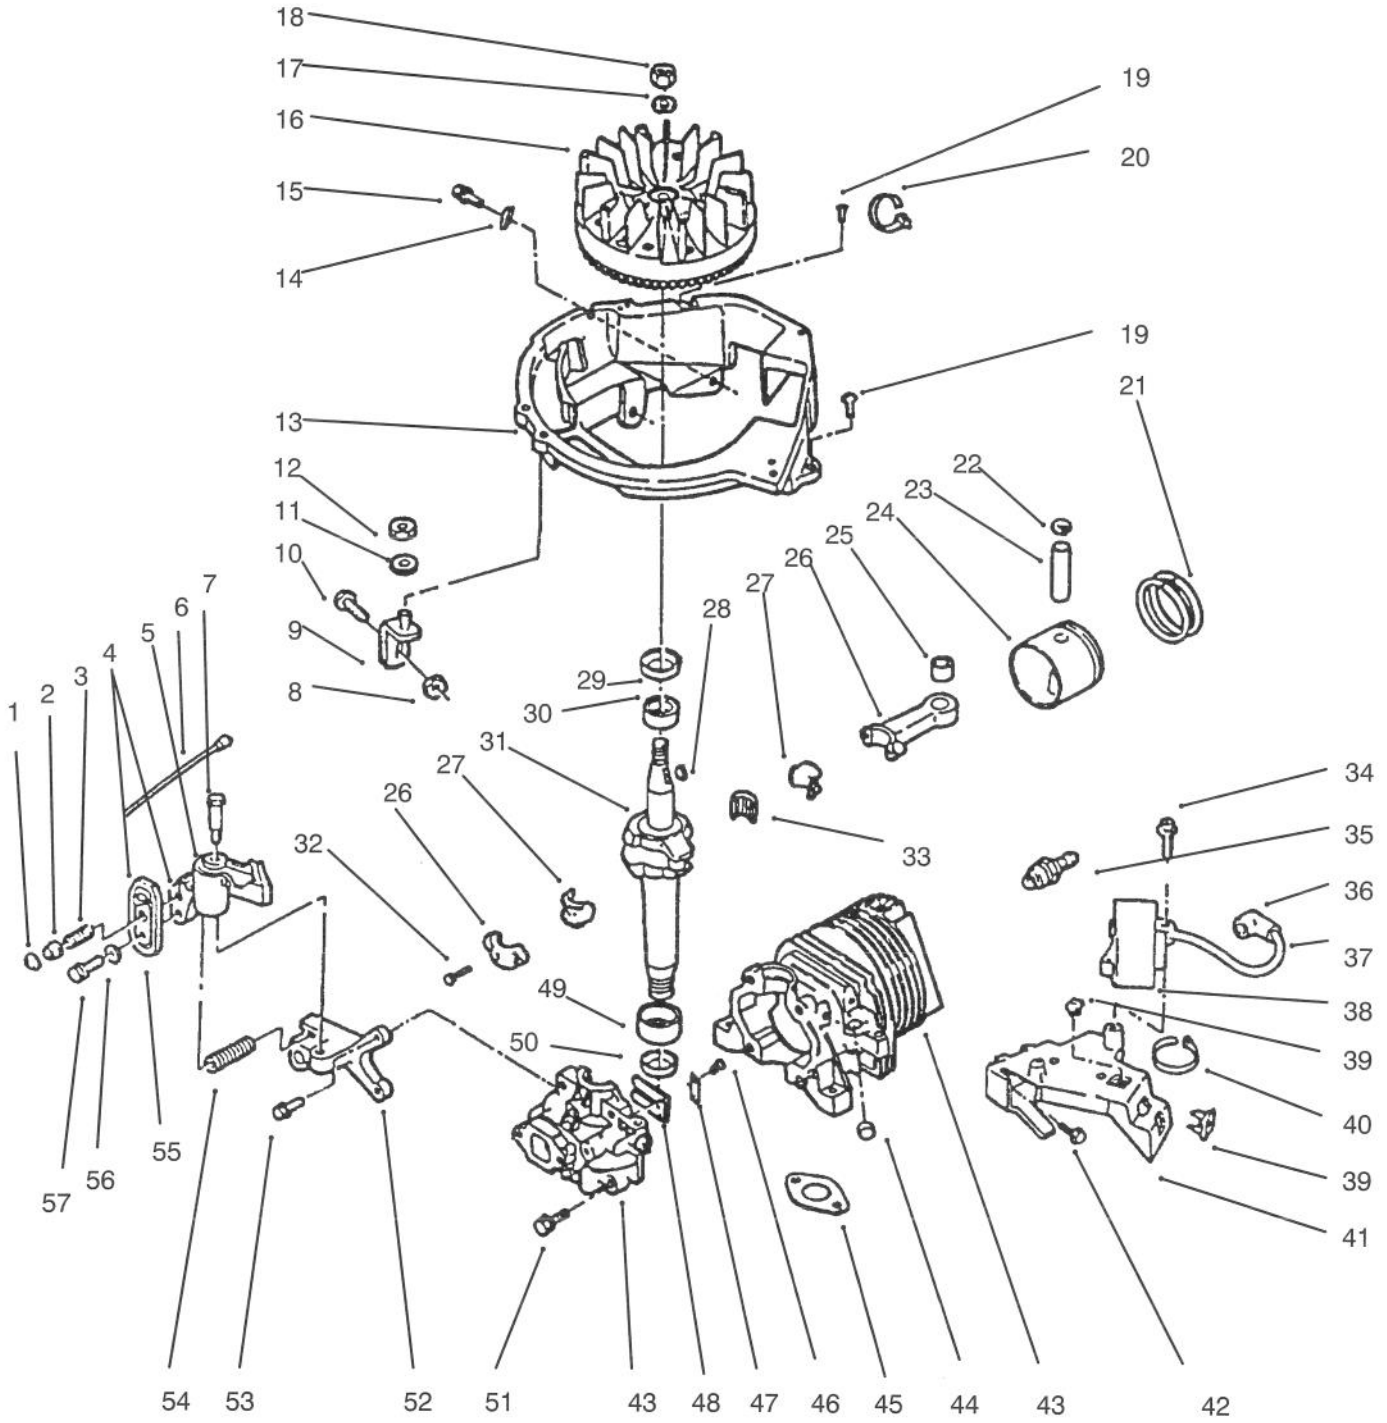

C-1327

HANDLE ASSEMBLY

Ref. No.	Part No.	Description	No. Used
1	92-2268	Screw	2
2	92-2930	Guide - Rope	1
3		Rope - Starter	1
4	612825	Handle - Rope	1
5	92-2918	Decal - Control Panel	1
6	92-1633	Cable - Brake	1
7	16-2049	Panel - Control (Self Propelled)	1
		Incl. Ref.#10,11)	
*	16-2039	Panel - Control (Hand Push)	1
		Incl. Ref.#10,11)	
8	92-1093	Bail - Brake	1
9	92-2922	Control Ground Speed (Self Propelled)	1
10	92-2940	Decal - Warning(Engilsh)	1
*	92-5427	Decal - Warning (French/English)	1
11	92-1623	Decal - Control Panel (Self Propelled English)	1
*	92-5426	Decal - Control Panel (Hand Push French English)	1
*	92-2902	Decal - Control Panel (Hand Push English)	1
*	92-5430	Decal - Control Panel (Hand Push French English)	1

Ref. No.	Part No.	Description	No. Used
12	92-1643	Control - Throttle	1
13	32144-115	Screw	4
14	612824	Insert - Handle	1
15	92-1617	Bail - Control (Self Propelled)	1
16	614679	Stop - Pivot (Self Propelled)	1
17	3296-73	Nut	3
18	92-1094	Bracket - Cam	1
19	92-1078	Brake - BBC Cam	1
20	614697	Screw - Handle	2
21	92-1092	Handle - Upper	1
22	614243	Knob - Handle	2
23	613050	Bolt - Shoulder	1
24	321-4	Screw - Hex. Hd.	1
25	614249	Tie - Cable	2
26	3230-28	Bolt - Carriage	2
27	92-2920	Handle - Lower	1
28	92-1631	Cable - Traction (Self Propelled)	1
29	92-1095	Bracket - Traction Cable (Self Propelled)	1
30	3253-33	Washer	2
31	32103-29	Nut - Wing	2
32	92-2928	Bracket - Cable	1
33	3296-56	Nut	1

Ref. No.	Part No.	Description	No. Used
3	683897	Spring & Keeper	1
4	612825	Handle - Starter	1
5	612824	Clip - Rope	1
6	612432	Rope	1
7	612950	Pulley	1
8	612949	Hub - Starter	1
9	683899	Kit - Dog	1

ENGINE ASSEMBLY (Hand Push)