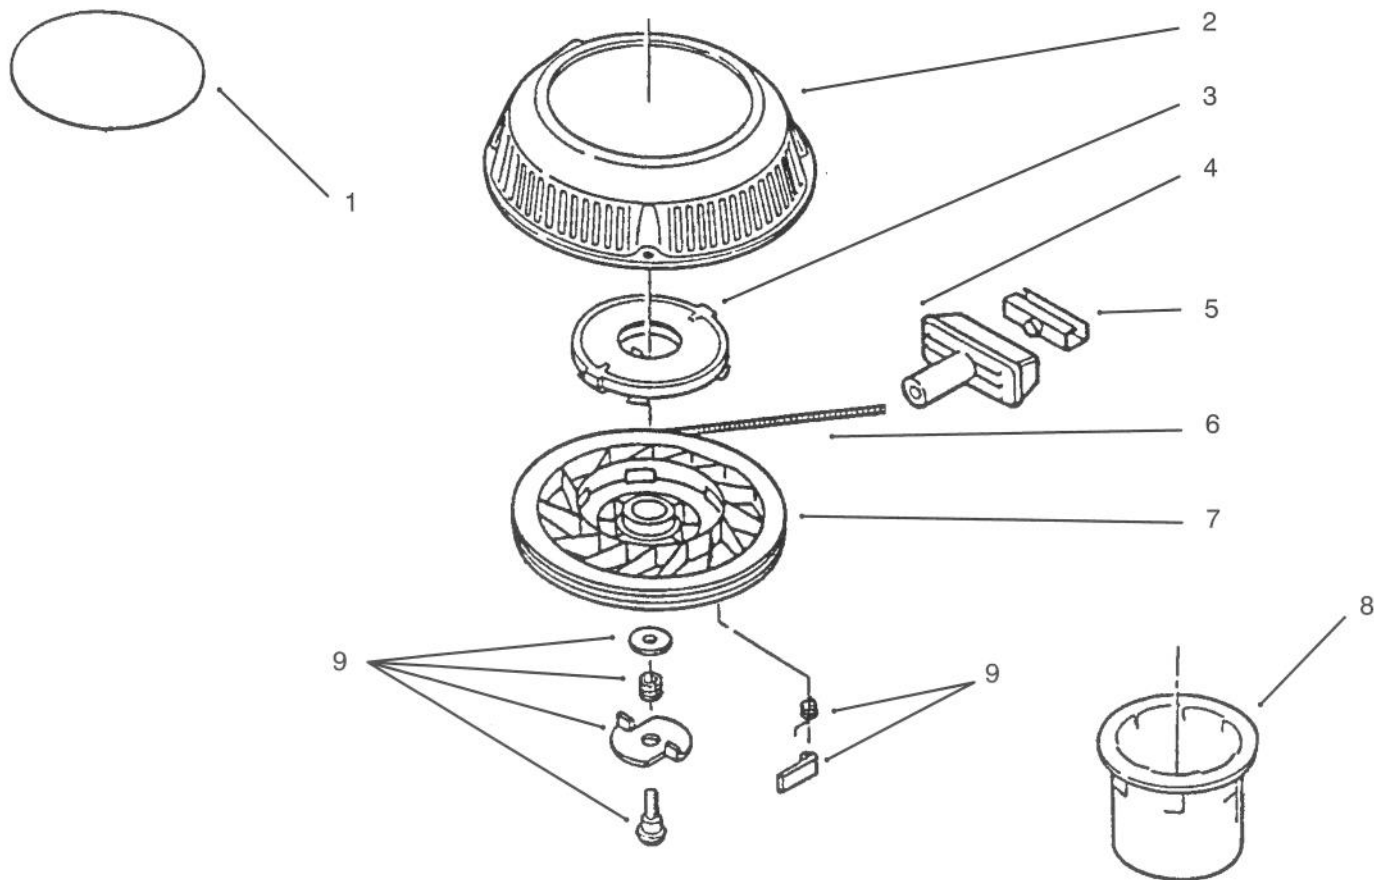

C-1337

STARTER

Ref. No.	Part No.	Description	No. Used
*	683896	Starter Assembly (Incl. Ref. #5-9)	1
1	92-1645	Decal - Recoil (Hand Push)	1
*	92-1644	Decal - Recoil (Self Propelled)	1
2	684567	Starter Housing & Shaft	1

Ref. No.	Part No.	Description	No. Used
3	683897	Spring & Keeper	1
4	612825	Handle - Starter	1
5	612824	Clip - Rope	1
6	612432	Rope	1
7	612950	Pulley	1
8	612949	Hub - Starter	1
9	683899	Kit - Dog	1