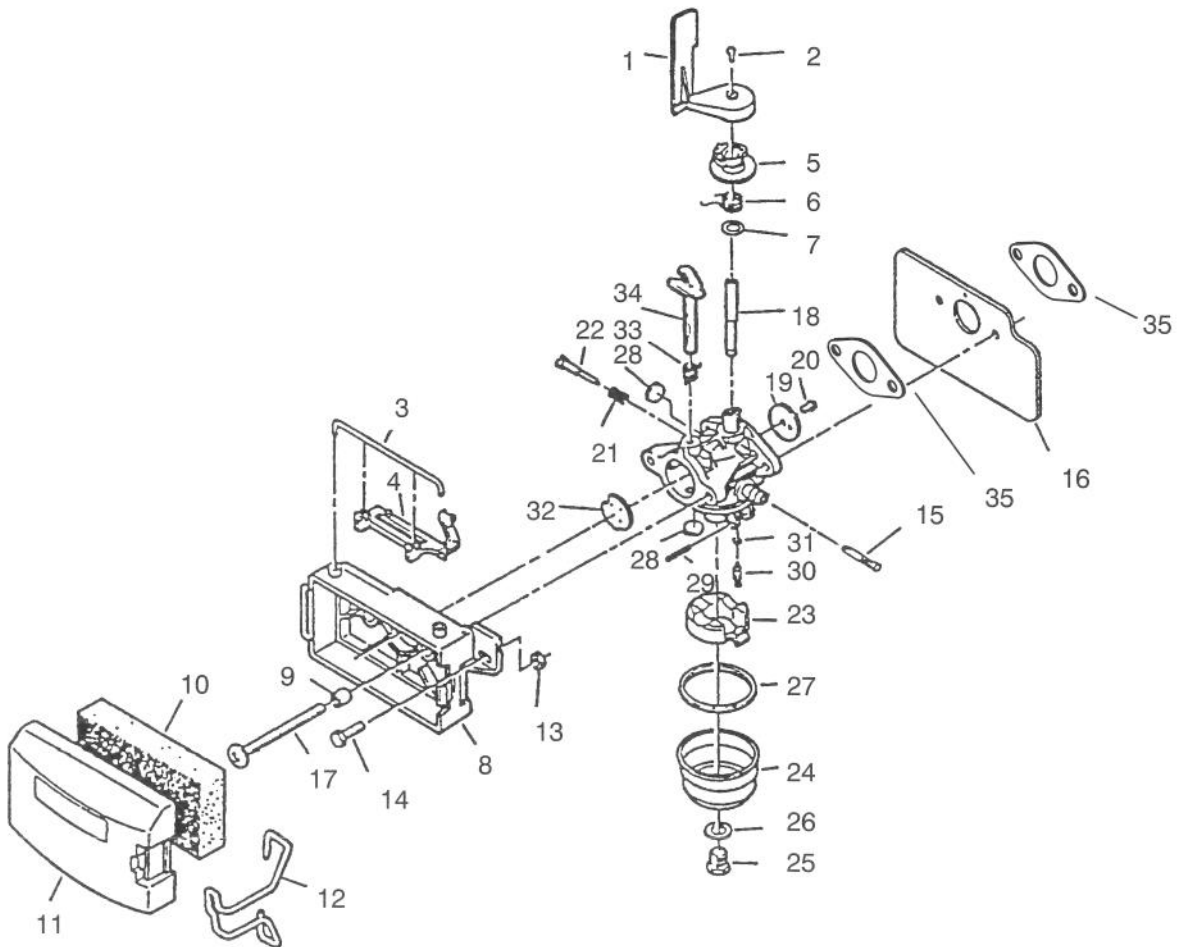

C-1340

CARBURETOR ASSEMBLY

Ref. No.	Part No.	Description	No. Used	Ref. No.	Part No.	Description	No. Used
*	684352	Body - Carburetor (Incl. Ref. #18-34)	1	*	684285	Kit - Idle Needle	1
1	612505	Vane - Air	1	21		Spring - Needle	1
2	605522	Screw	1	22		Needle - Idle	1
3	610165	Retainer - Speed Control Lever	1	23	683783	Kit - Float Assembly	1
4	612502	Lever - Governor Control	1	*	683782	Kit - Bowl (Incl. Ref. #24-25)	1
5	612757	Collar	1	24		Bowl - Fuel	1
6	613142	Spring	1	25		Screw	1
7	308052	Washer	1	*		Kit - Gasket	1
8	612504	Base - Air Filter	1	*	683778	Kit - Gasket (Incl. Ref. #26 & 27)	1
9	612503	Spacer - Filter Base	1	26		Gasket - Bowl Retainer	1
10	609493	Element - Air Filter	1	27		Gasket - Bowl	1
11	610742	Cover - Air Filter	1	*	683777	Kit - Repair (Incl. Ref. #28-31)	1
12	610383	Retainer - Cover	1	28		Plug - Welch	2
13	328712	Nut	1	29		Shaft - Float	1
14	314576	Screw	1	30		Inlet - Needle Valve	1
15	612974	Filter - Fuel	1	31		Seat - Valve	1
16	613143	Heat Shield	1	*		Kit - Gasket	1
17	612507	Screw	2	*	683781	Kit - Choke (Incl. Ref. #32-34)	1
*	612783	Line - Fuel	1	32		Valve - Choke	1
*	684286	Kit - Throttle (Incl. Ref. #18-20)	1	33		Spring - Return	1
18		Shaft - Throttle	1	34		Shaft - Choke	1
19		Vane - Throttle	1	35	612574	Gasket Carburetor	2
20		Screw	1