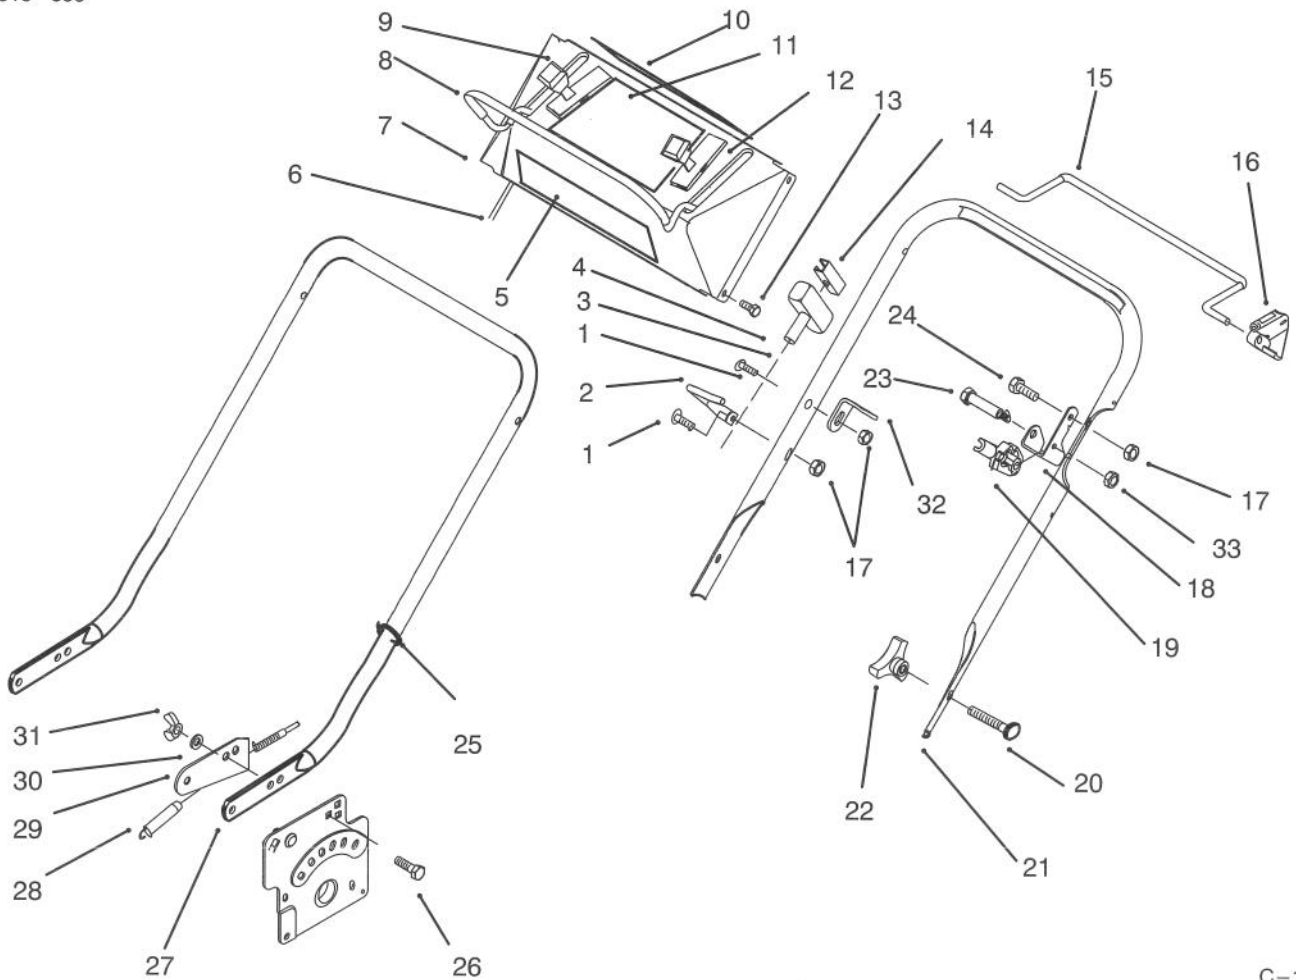

C-1327

HANDLE ASSEMBLY

Ref. No.	Part No.	Description	No. Used
1	92-2268	Screw	2
2	92-2930	Guide - Rope	1
3		Rope - Starter	1
4	612825	Handle - Rope	1
5	92-2918	Decal - Control Panel	1
6	92-1633	Cable - Brake	1
7	16-2049	Panel - Control (Self Propelled)	1
		Incl. Ref.#10,11)	
*	16-2039	Panel - Control (Hand Push)	1
		Incl. Ref.#10,11)	
8	92-1093	Bail - Brake	1
9	92-2922	Control Ground Speed (Self Propelled)	1
10	92-2940	Decal - Warning(Engilsh)	1
*	92-5427	Decal - Warning (French/English)	1
11	92-1623	Decal - Control Panel (Self Propelled English)	1
*	92-5426	Decal - Control Panel (Hand Push French English)	1
*	92-2902	Decal - Control Panel (Hand Push English)	1
*	92-5430	Decal - Control Panel (Hand Push French English)	1

Ref. No.	Part No.	Description	No. Used
12	92-1643	Control - Throttle	1
13	32144-115	Screw	4
14	612824	Insert - Handle	1
15	92-1617	Bail - Control (Self Propelled)	1
16	614679	Stop - Pivot (Self Propelled)	1
17	3296-73	Nut	3
18	92-1094	Bracket - Cam	1
19	92-1078	Brake - BBC Cam	1
20	614697	Screw - Handle	2
21	92-1092	Handle - Upper	1
22	614243	Knob - Handle	2
23	613050	Bolt - Shoulder	1
24	321-4	Screw - Hex. Hd.	1
25	614249	Tie - Cable	2
26	3230-28	Bolt - Carriage	2
27	92-2920	Handle - Lower	1
28	92-1631	Cable - Traction (Self Propelled)	1
29	92-1095	Bracket - Traction Cable (Self Propelled)	1
30	3253-33	Washer	2
31	32103-29	Nut - Wing	2
32	92-2928	Bracket - Cable	1
33	3296-56	Nut	1

*Not Illustrated