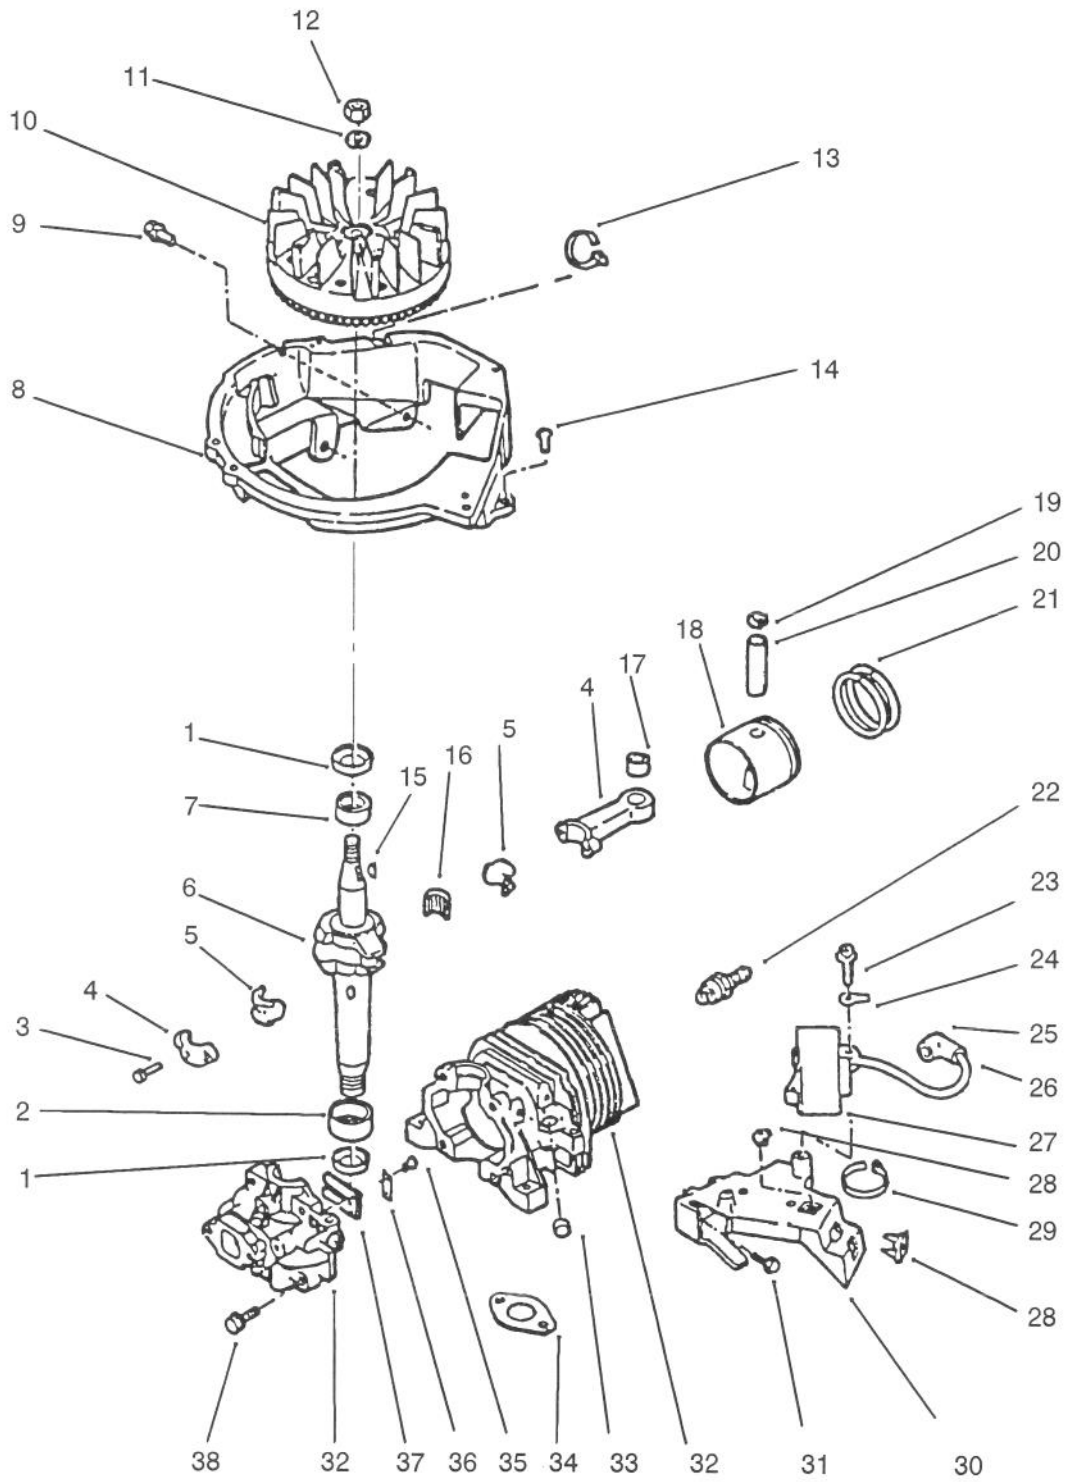

ENGINE ASSEMBLY (Self Propelled)

ENGINE ASSEMBLY (Self Propelled)

Ref. No.	Part No.	Description	No. Used	Ref. No.	Part No.	Description	No. Used
1	611396	Seal – Oil	2	19	303712	Ring – Retaining	2
2	681831	Bearing – Lower	1	20	606608	Pin – Wrist	1
3	611393	Screw	2	21	681737	Set – Ring	1
4	682970	Connecting Rod Assembly (Incl. Ref. #3,5 16 & 17)	1	22	607526	Spark Plug	1
5	677982	Liner – Split	1	23	607526	Screw	2
6	612159	Crankshaft	1	24	609651	Terminal	1
7	681830	Bearing – Upper	1	25	684678	Cover & Terminal Assembly	1
8	611522	Shroud – Base	1	26	681678	Wire Lead	1
9	609947	Screw	3	27	683215	C. D. Ignition (Incl. Ref. #25 & 26)	1
10	683855	Flywheel	1	28	605120	Grommet	2
11	316959	Washer – Lock	1	29	614249	Tie Strap	2
12	130743	Nut – Flywheel	1	30	613073	Bracket – Ignition	1
13	317893	Tie Strap	1	31	614343	Screw	2
14	609808	Screw	1	32	683708	Cylinder & Crankcase Cover (Incl. Ref. #31, 35-38)	1
15	607199	Key – Flywheel	1	33	609123	Plug – Intake	4
16	683911	Set – Needle Bearing	1	34	609420	Gasket – Exhaust	1
17	679144	Bearing Assembly	1	35	612872	Screw	2
18	682677	Piston & Connecting Rod Assembly (Incl. Ref.# 3-5,16 & 17-21)	1	36	602587	Plate – Reed	1
*	682986	Set – Piston & Ring (Incl. Ref. #19-21)	1	37	602588	Reed	1
				38	613110	Screw	4
				*	683700	Short Block	1

*Not Illustrated