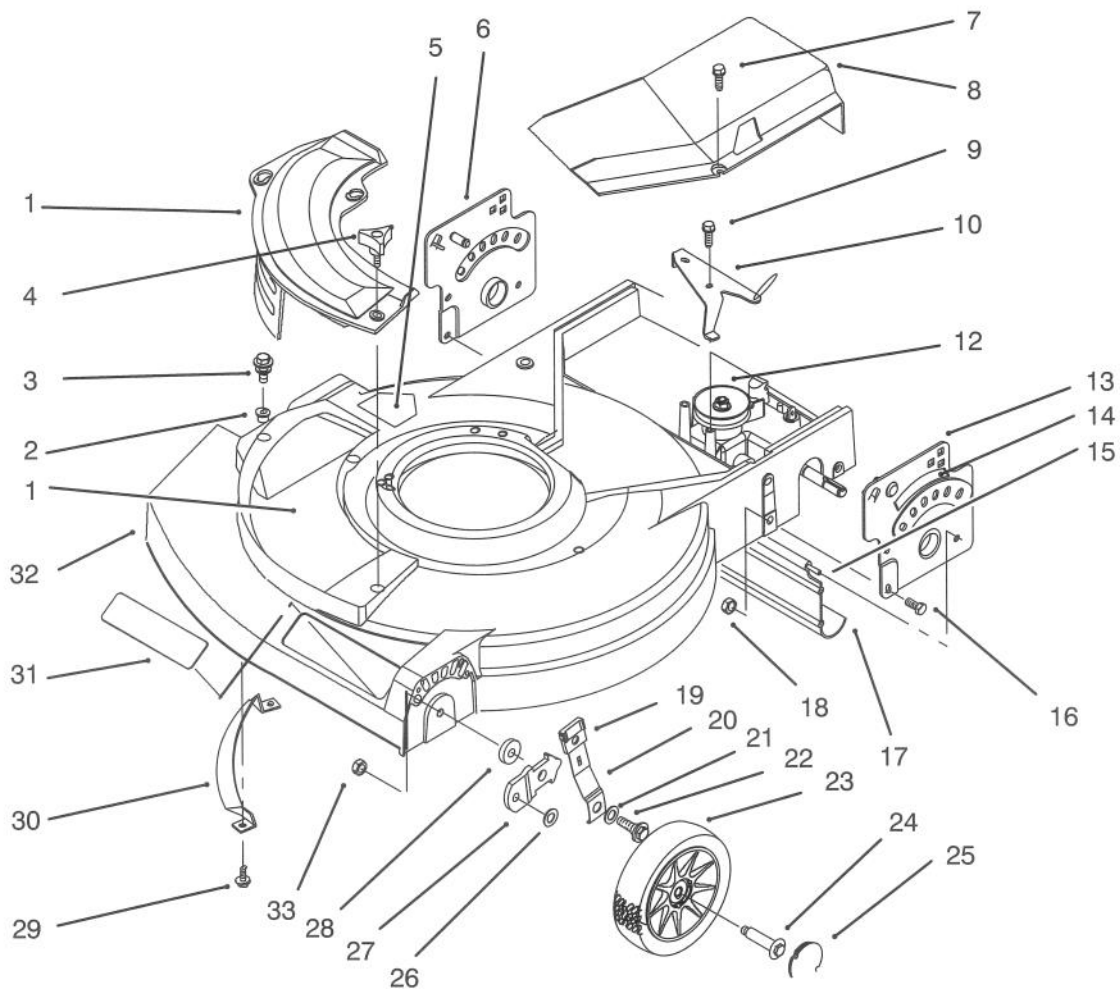

C-1326

DECK AND WHEEL ASSEMBLY (Self Propelled)

Ref. No.	Part No.	Description	No. Used	Ref. No.	Part No.	Description	No. Used
1	614545	Cover- Plate, Mulch	1	15	32121-61	Pin - Roll	2
*	607560	Cover - Side Discharge Note: See Page i Accessories. Some model lawnmower may have one or more accessories	1	16	322-45	Screw	6
2	604604	Grommet	3	17	92-4875	Shield - Trailing	1
3	614677	Screw - Thread Forming	2	18	3296-29	Nut - Lock	6
4	614682	Knob	1	19	92-1008	Knob - Spring Arm	4
5	39-5770	Decal - Danger (English)	1	20	92-1006	Spring Arm Assembly	2
*	92-5429	Decal - Danger (French /English)	1	21	3290-413	Washer - Belleville	2
6	92-1030	Bracket - Handle, R.H.	1	22	92-4856	Bolt - Shoulder	2
7	926641	Screw	2	23	684776	Wheel - 6"	2
8	92-1620	Cover - Drive	1	24	92-1099	Bolt - Wheel	2
9	49-2040	Screw	2	25	92-1604	Hub Cap	4
10	92-1618	Bracket - Actuator	1	26	40-1940	Washer - Wheel Bolt	2
12	92-1636	Gear Case Assembly	1	27	614637	Bracket - H. O. C.	2
13	92-1029	Bracket - Handle, L.H.	1	28	67-9760	Washer	2
14	92-2917	Decal - H. O. C. L.H.	1	29	46-6811	Screw	2
*	92-2916	Decal - H. O. C. R.H.	1	30	608175	Bar- Toe	1
				31	614701	Applique	1
				32	16-2029	Housing - 21 (Incl. Ref. #5 & 31)	1
				33	3296-39	Nut - Lock	2

*Not Illustrated