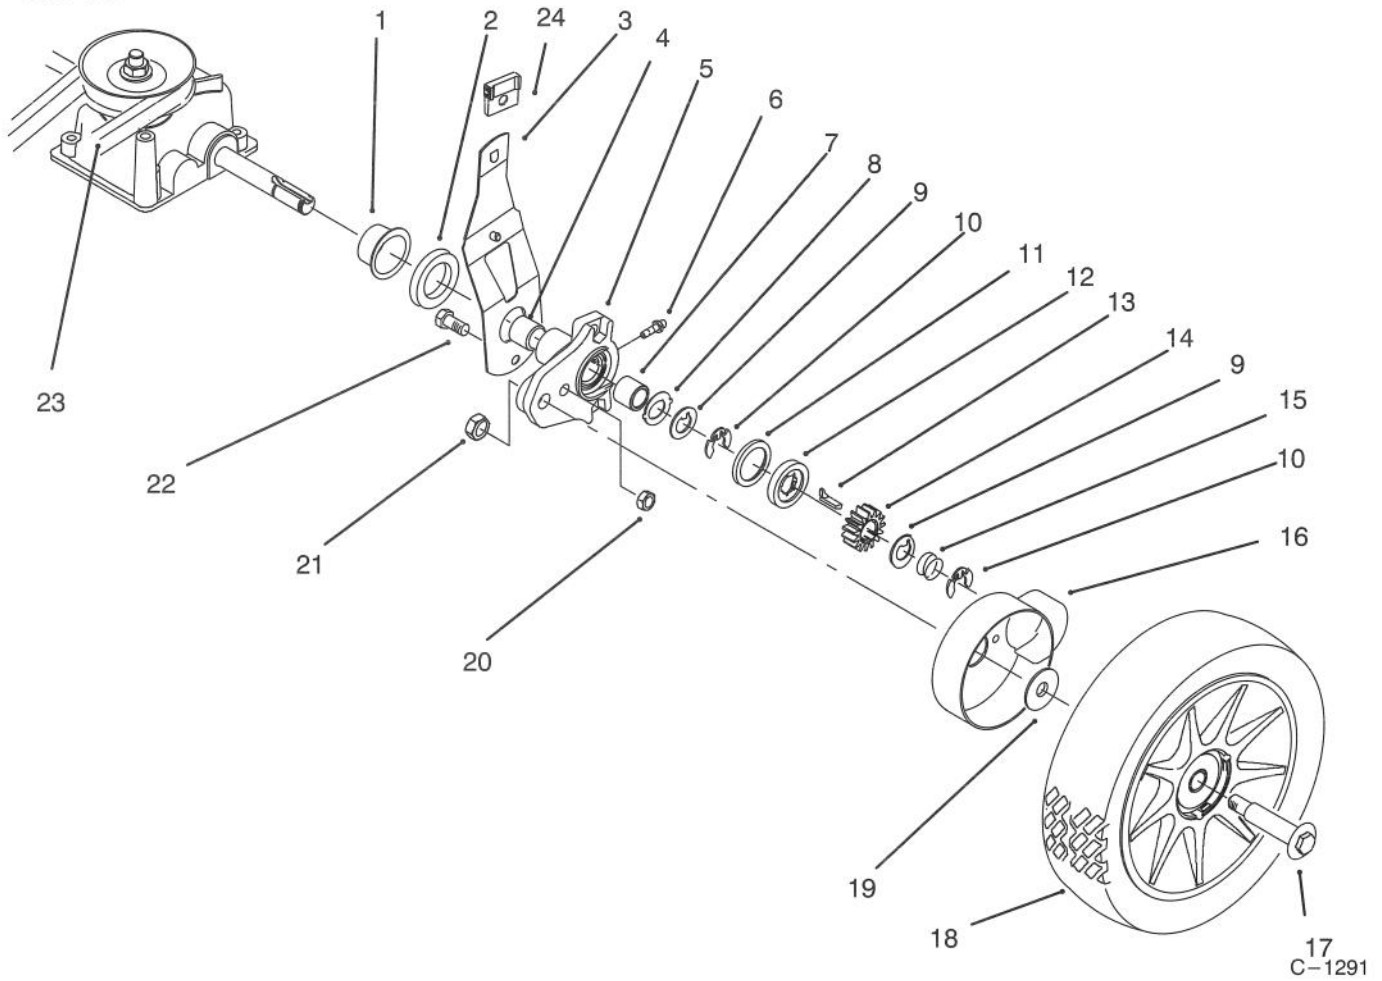

REAR AXLE ASSEMBLY

Ref. No.	Part No.	Description	No. Used
1	614443	Ring - Isolator	2
2	614447	Spacer - Axle Shaft	2
3	92-1004	Spring Arm Ass'y	2
4	70-9760	Bushing	2
5	684616	Pivot Arm Ass'y - Rear	2
6		Fitting - Grease (Ref.)	2
7	47-2900	Bushing	2
8	65-4730	Washer - Thrust Pivot Arm	2
9	65-4740	Washer - Thrust, Keyed	4
10	65-2720	Ring - Klip	4
11	65-4710	Ring - Friction	2
12	65-4760	Washer - Clutch, Plastic	2
13	66-6050	Key - Rocking LH	1

Ref. No.	Part No.	Description	No. Used
*	66-6040	Key - Rocking, RH	1
14	65-4750	Gear - Pinion	2
15	65-4720	Spring - Compression	2
16	614427	Cover Wheel	2
17	92-1057	Bolt - Wheel	2
18	92-1042	Wheel Ass'y - 8"	2
19	614426	Washer - Stepped	2
20	602315	Nut	2
21	610358	Nut	2
22	602480	Screw	2
23	92-1043	"V" Belt	1
24	614682	Knob	2