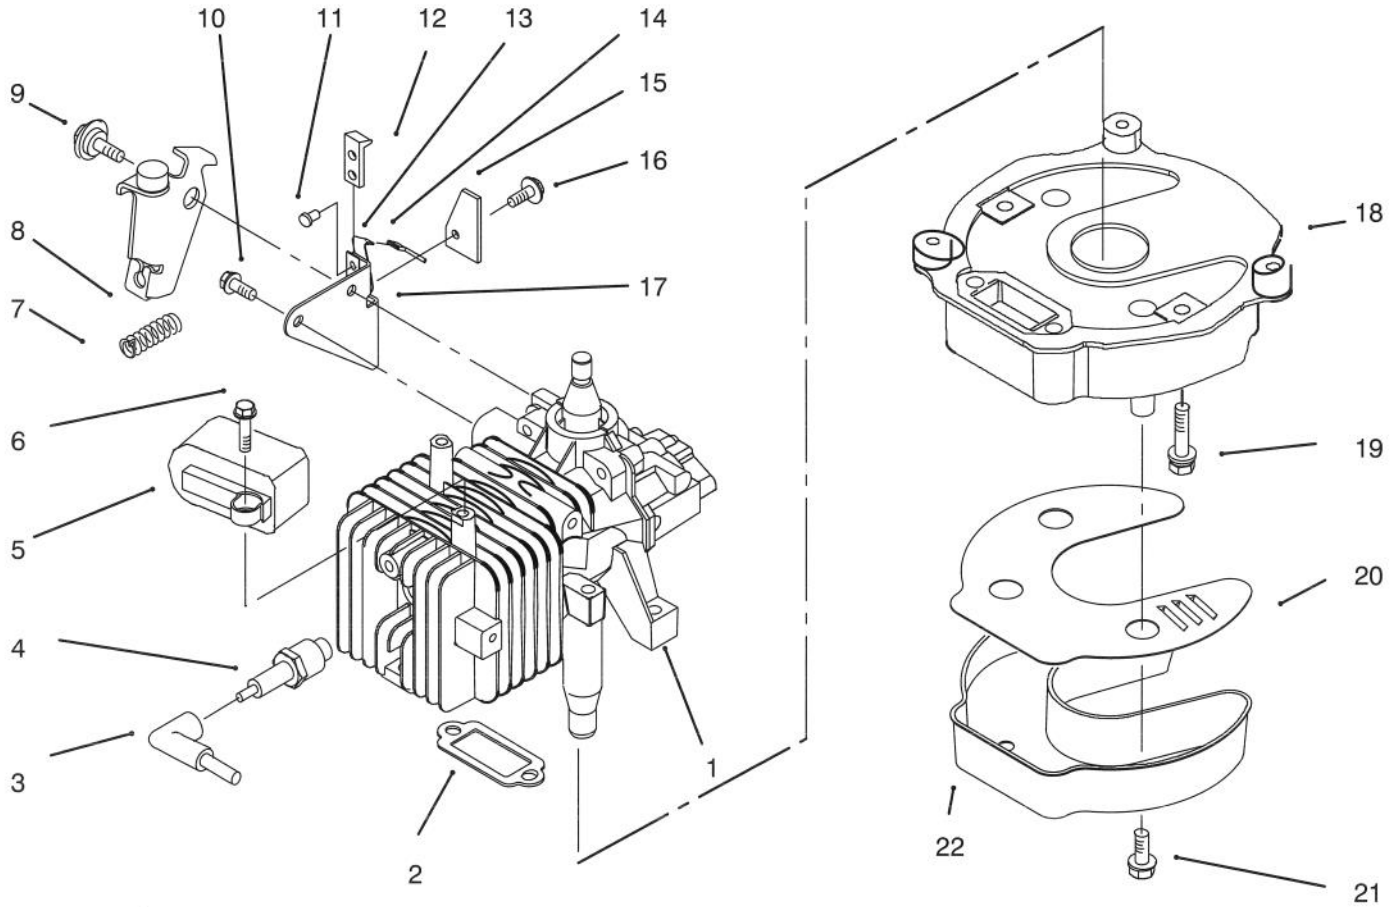

C-1296

2 CYCLE ENGINE ASSEMBLY (Continued)

Ref. No.	Part No.	Description	No. Used
1	92-4922	Short Block	1
2	92-4085	Gasket - Exhaust	1
3	684179	Wire - Plug (Includes)	1
*	681678	Cover & Terminal	1
4	614008	Plug - Spark	1
5	92-1152	CD Ignition (Incl. Ref. #3)	1
6	613208	Screw - Hex. Washer Hd.	2
7	66-5370	Spring - Compression	1
8	66-5380	Brake Plate Assembly	1
9	92-4939	Screw - Shoulder	1
10	614702	Screw	1

Ref. No.	Part No.	Description	No. Used
11	3290-459	Rivet - Plastic	2
12	92-2925	Strap - Insulation	1
13	60-9010	Strap - Ground	1
14	92-1156	Wire - Brake Switch Lead	1
15	53-4690	Stop - Ground Strap	1
16	12-5450	Screw - Thread Forming	1
17	14-6009	Plate - Mounting, Brake ZS	1
18	614654	Plate - Muffler	1
19	607601	Screw	4
20	614681	Baffle	1
21	609471	Screw	3
22	614674	Cover - Muffler	1