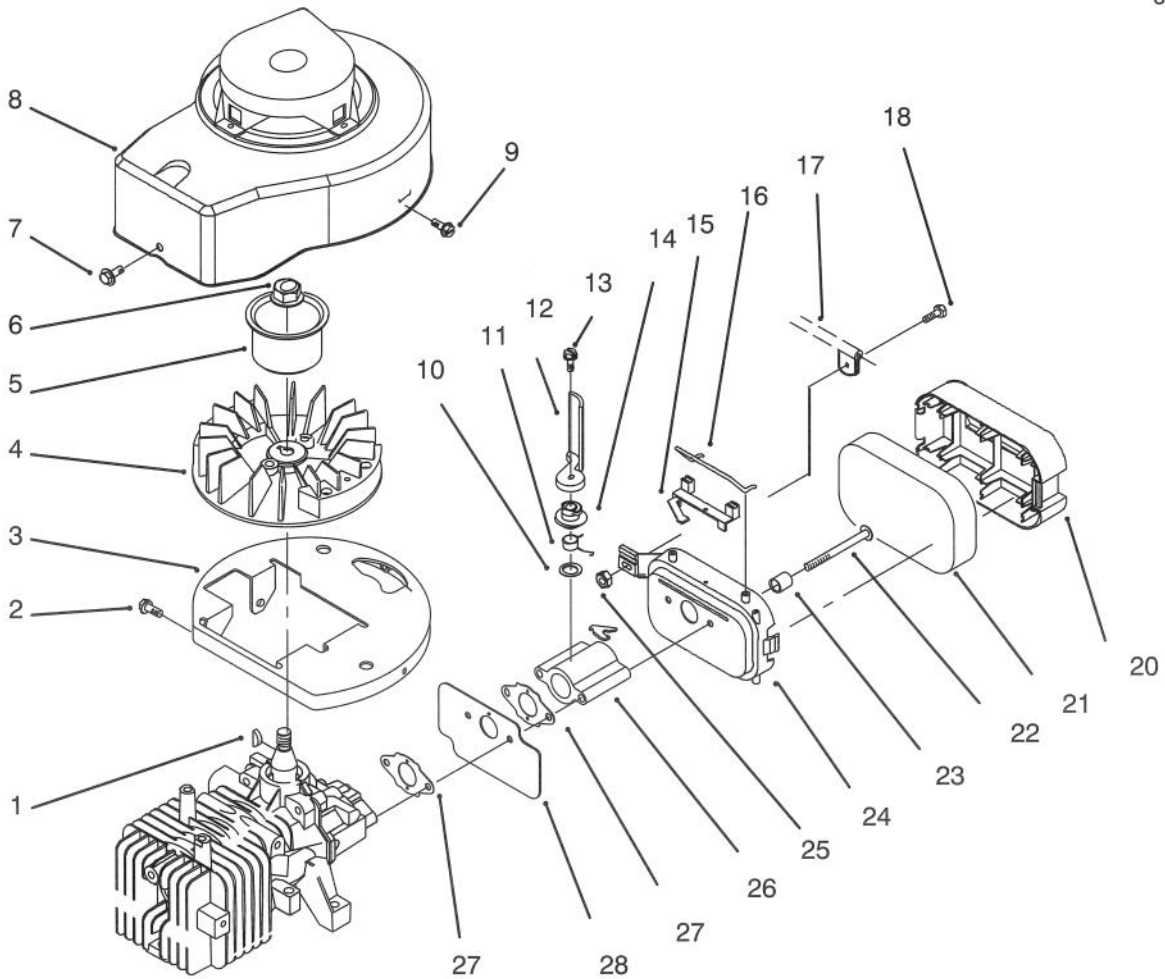

C-1292

GEAR CASE ASSEMBLY

Ref. No.	Part No.	Description	No. Used	Ref. No.	Part No.	Description	No. Used
1	32144-4	Screw - Taptite	4	10	614578	Gearcase	1
2	614668	Cover - Gear Case	1	11	62-6660	Spacer	1
3	55-3760	Pinion - 15 Tooth	1	12	614669	Pulley - Half	2
4	614696	Shaft - Intermediate	1	13	3256-24	Washer	1
5	36-4791	Washer	2	14	3296-5	Nut	1
6	60-8750	Bushing	2	15	38-7820	Bearing - Ball	1
7	614666	Shaft - Output	1	16	60-8890	Gear - Bevel Pinion	1
8	3285-19	Pin - Groove	2	17	36-4780	Washer - Thrust	2
9	60-8850	Bushing - Output	2	18	614596	Gear 34 Tooth	1

*Not Illustrated

3315-848

C-1290

HANDLE ASSEMBLY

Ref. No.	Part No.	Description	No. Used
1	614644	Handle - Upper	1
2	92-1021	Guide - Rope	1
3	612825	Handle - Starter	1
4	612824	Clip - Rope Insert	1
5	92-5412	Stop - Pivot	2
6	92-1002	Bail - Brake	1
7	92-1001	Bail - Control	1
8	92-1041	Cable - Traction	1
9	614697	Screw - Handle	2
10	614243	Knob - Handle	2

Ref. No.	Part No.	Description	No. Used
11	614643	Handle - Lower	1
12	614693	Anchor - Cable, (Lower)	1
13	614249	Tie Strap	A/R
14	614694	Anchor - Cable (Upper)	1
15	32144-115	Screw	1
16	614695	Nut	1
17	92-1036	Cable - Brake	1
18	92-1037	Cable - Throttle	1
19	92-1601	Clip - Hairpin	1

C-1294

2 CYCLE ENGINE ASSEMBLY

Ref. No.	Part No.	Description	No. Used
1	607199	Key - Crankshaft	1
2	614702	Screw	3
3	614675	Base - Shroud	1
4	684743	Flywheel Assembly	1
5	614640	Hub - Starter	1
6	614575	Nut - Hex. Flange	1
7	614702	Screw	1
8	684765	Shroud Assembly	1
9	614699	Screw	3
10	308052	Washer	1
11	613142	Spring - Throttle	1
12	612505	Air Vane	1
13	605522	Screw	1
14	612757	Collar - Air Vane Adj.	1