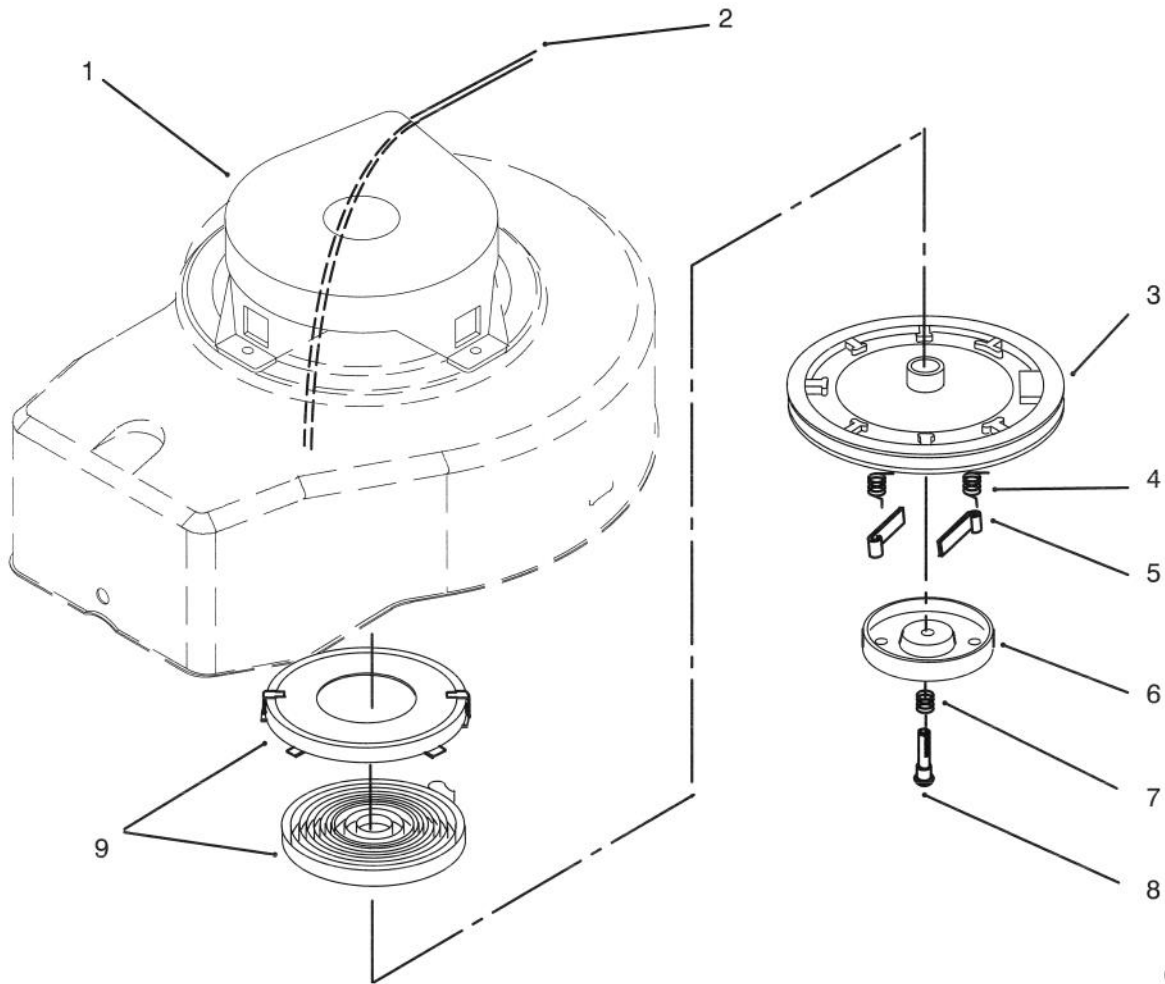

C-1309

RECOIL STARTER ASSEMBLY

Ref. No.	Part No.	Description	No. Used
1	92-4936	Housing - Recoil	1
2	92-4928	Rope - Starter	1
3	92-4929	Pulley Assembly	1
4	92-4930	Spring - Dog	2
5	92-4931	Dog	2

Ref. No.	Part No.	Description	No. Used
6	92-4932	Retainer	1
7	92-4933	Screw	1
8	92-4934	Spring	1
9	92-4935	Spring Keeper Assembly	1

*Not Illustrated