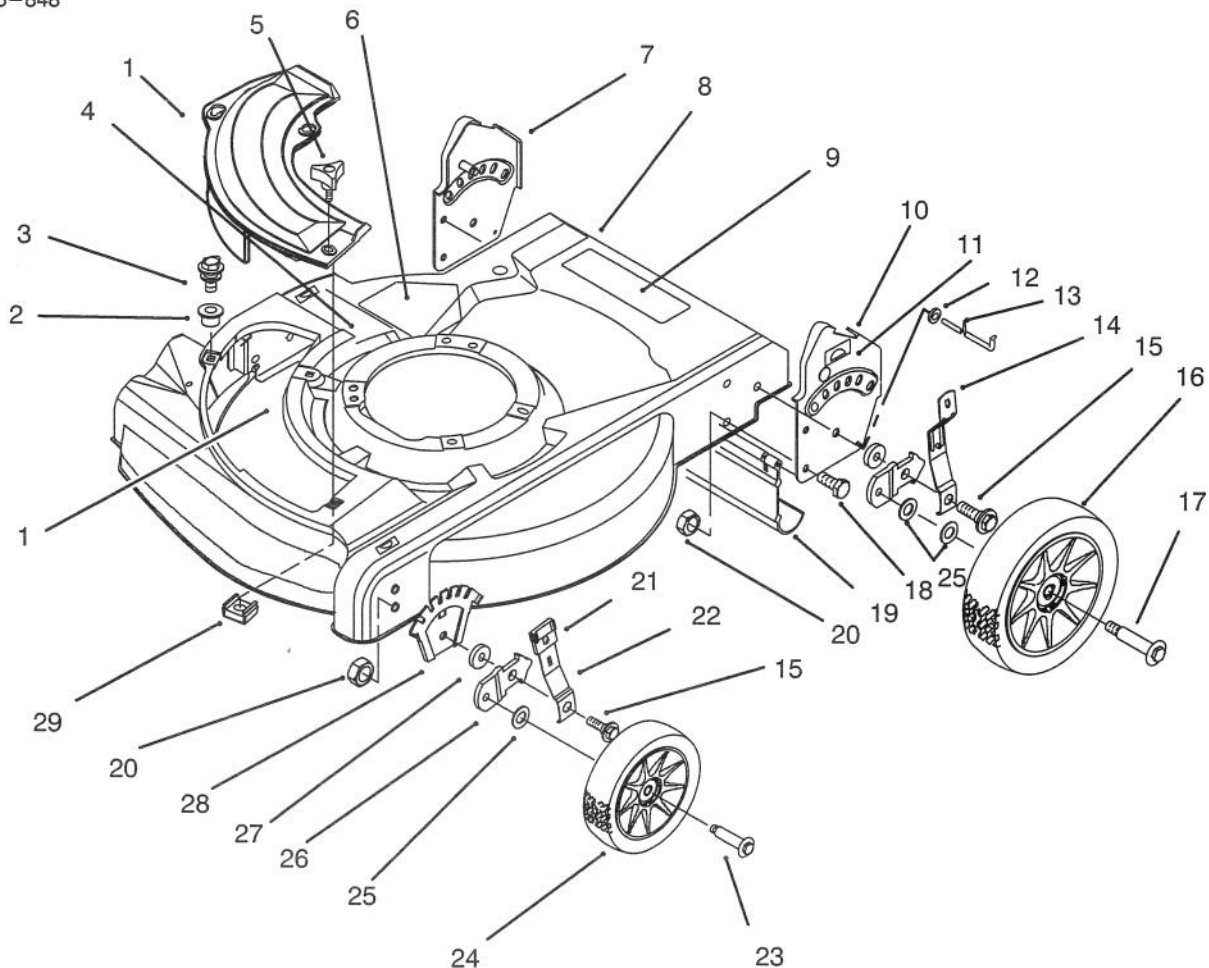

C-1288

DECK & WHEEL ASSEMBLY(Hand Push)

Ref. No.	Part No.	Description	No. Used	Ref. No.	Part No.	Description	No. Used
1	614545	Cover Plate, Mulch	1	10	684746	Handle Bracket Ass'y - LH	1
*	607560	Cover Plate	1	11	92-2915	Decal - H. O. C. L.H.	2
		NOTE: SEE PAGE i		*	92-2914	Decal - H. O. C. R.H.	2
		Accessories. Some model		12	92-2946	Bushing	2
		lawnmower may have one		13	92-1649	Rod - Trailing Shield	1
		or more accessories		14	92-1005	Spring Arm Assembly	2
2	604604	Grommet - Plastic	2	15	614672	Bolt - Shoulder	4
3	614677	Screw - Thread Forming	2	16	684777	Wheel Ass'y - 8"	2
4	92-1097	Decal - Danger (English)	1	17	614650	Bolt - Wheel	2
*	92-5428	Decal - Danger	1	18	146209	Screw	6
		(French/English)	1	19	92-1038	Shield - Trailing	1
5	614682	Knob	1	20	3296-39	Nut	6
6	39-5770	Decal - Danger (English)	1	21	92-1008	Knob - H. O. C. Lever	4
6	92-5429	Decal - Danger	1	22	614687	Spring Arm Assembly, Front	2
		(French/English)	1	23	92-1099	Bolt - Wheel	4
7	684745	Handle Bracket Ass'y - RH	1	24	684776	Wheel Ass'y - 6"	2
8	14-8219	Housing & Baffle Ass'y	1	25	40-1940	Washer - Wheel Bolt	6
		(Incl. Ref. # 4, 6, & 11)	1	26	614637	Bracket - H. O. C.	4
9	92-4981	Decal - Danger (English)	1	27	67-9760	Washer	4
*	92-5427	Decal - Danger	1	28	92-4881	Plate - H. O. C. Front	2
		(French English)	1	29	613765	Nut - Cage	1

*Not Illustrated