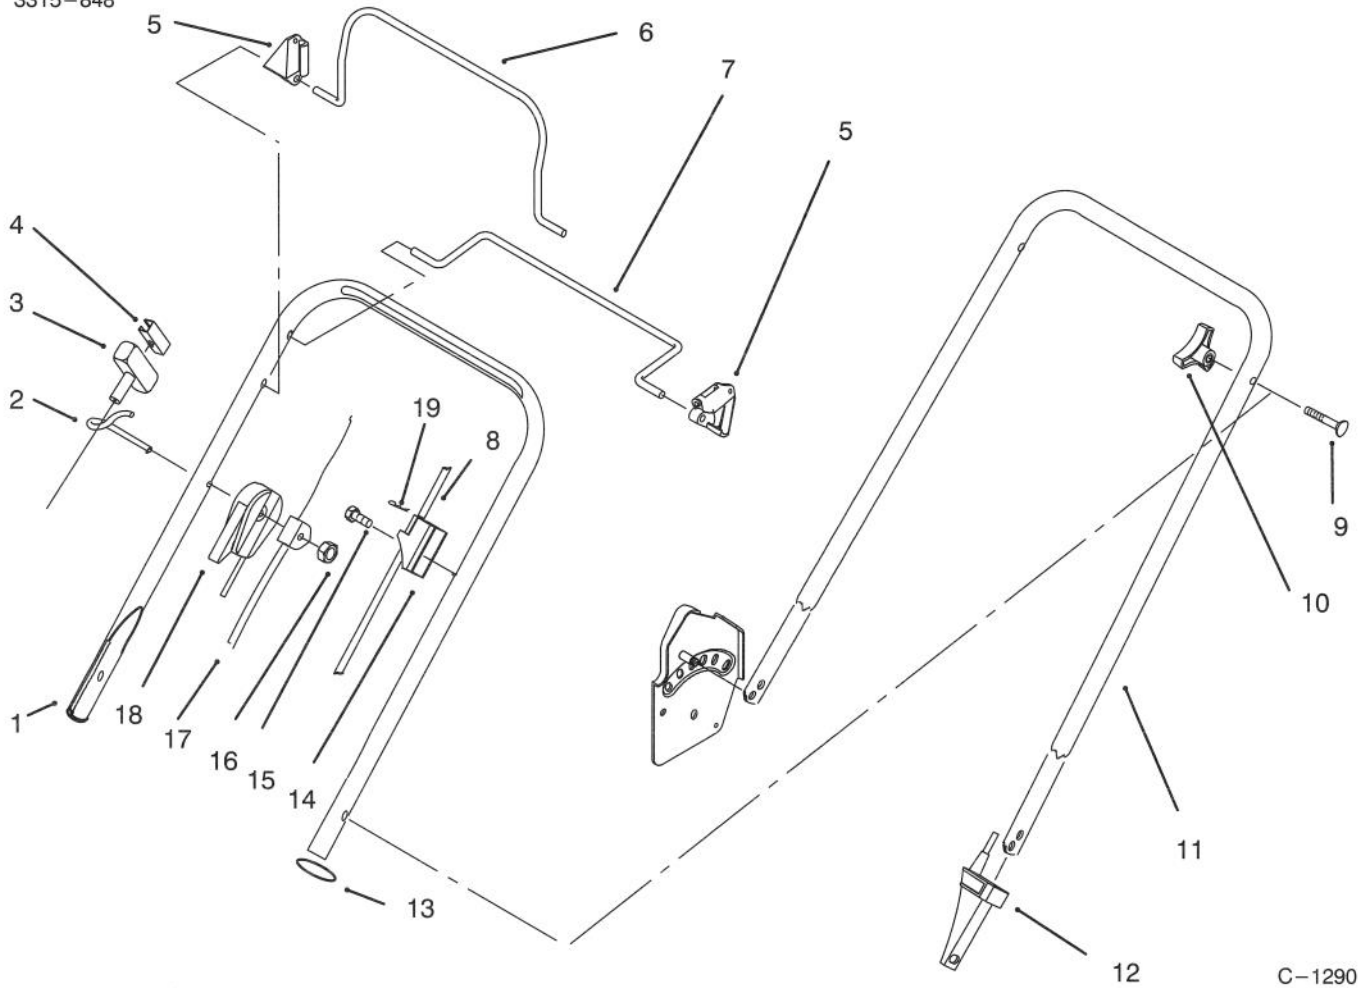

3315-848

C-1290

HANDLE ASSEMBLY

Ref. No.	Part No.	Description	No. Used
1	614644	Handle - Upper	1
2	92-1021	Guide - Rope	1
3	612825	Handle - Starter	1
4	612824	Clip - Rope Insert	1
5	92-5412	Stop - Pivot	2
6	92-1002	Bail - Brake	1
7	92-1001	Bail - Control	1
8	92-1041	Cable - Traction	1
9	614697	Screw - Handle	2
10	614243	Knob - Handle	2

Ref. No.	Part No.	Description	No. Used
11	614643	Handle - Lower	1
12	614693	Anchor - Cable, (Lower)	1
13	614249	Tie Strap	A/R
14	614694	Anchor - Cable (Upper)	1
15	32144-115	Screw	1
16	614695	Nut	1
17	92-1036	Cable - Brake	1
18	92-1037	Cable - Throttle	1
19	92-1601	Clip - Hairpin	1