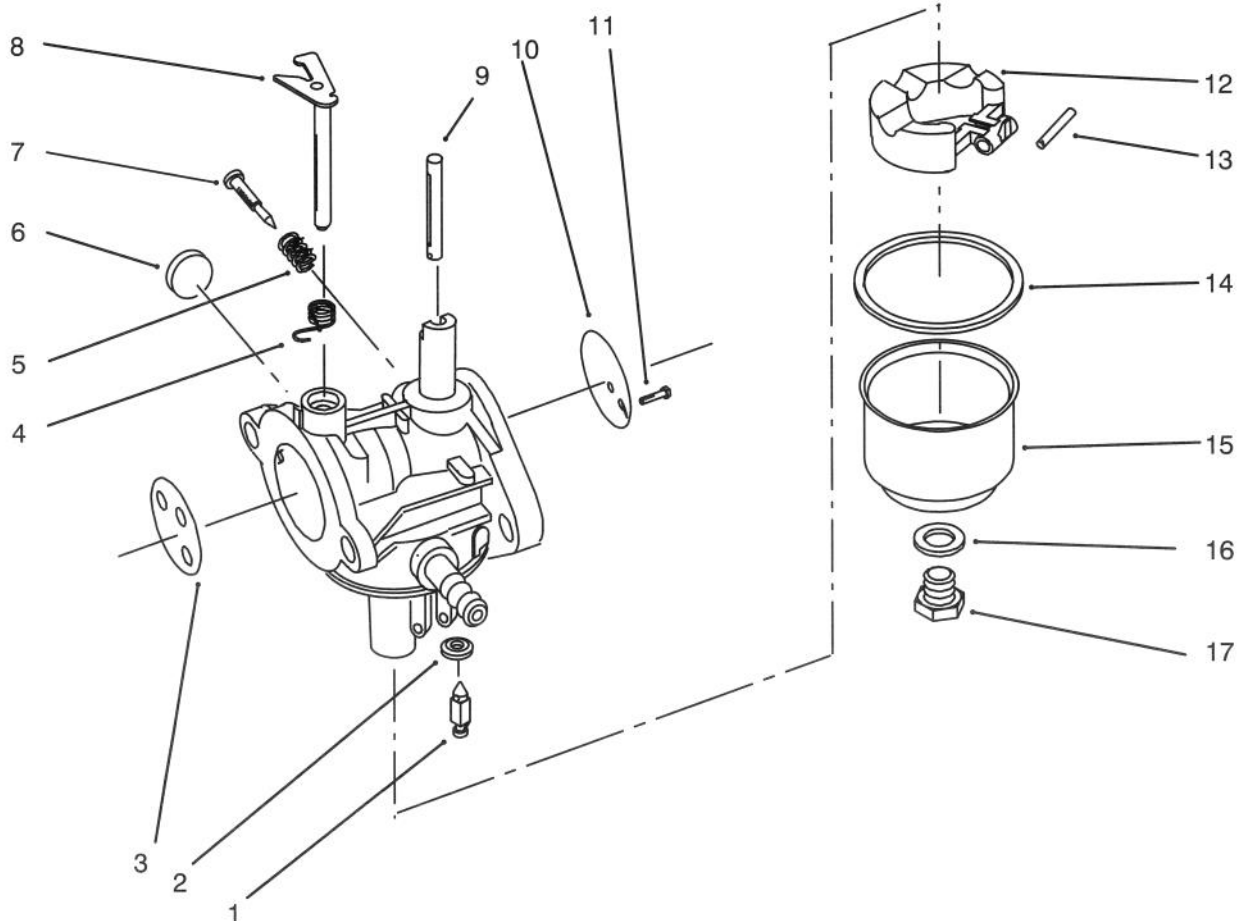

C-1315

CARBURETOR ASSEMBLY

Ref. No.	Part No.	Description	No. Used
1		Valve Inlet Needle	1
2		Seat - Valve	1
3		Valve - Choke	1
4		Spring - Choke Return	1
5		Spring - Idle Needle	1
6		Plug - Welsh	2
7		Needle - Idle	1
8		Shaft - Choke	1
9		Shaft - Throttle	1
10		Valve - Throttle	1
11		Screw - Throttle Valve	1
12		Float	1
13		Shaft - Float	1
14		Gasket - Bowl	1
15		Bowl - Fuel	1
16		Gasket - Bowl Retainer	1
17		Screw - Bowl	1

Ref. No.	Part No.	Description	No. Used
*	684286	Kit - Throttle (Incl. Ref. # 9,10 & 11)	1
*	684285	Kit - Idle Needle (Incl. Ref. #5 & 7)	1
*	683783	Kit - Float Assembly (Incl. Ref. # 12 -13 & Bowl Kit)	1
	683782	Kit - Bowl (Incl. Ref. # 15 & 17 & Gasket Kit)	1
*	683778	Kit - Gasket (Incl. Ref. #14 & 16)	1
*	683777	Kit - Overhaul (Incl. Ref. # 1, 2,6,13 & Gasket Kit)	1
*	683781	Kit - Choke (Incl. Ref. # 3, 4 & 8)	1

*Not Illustrated