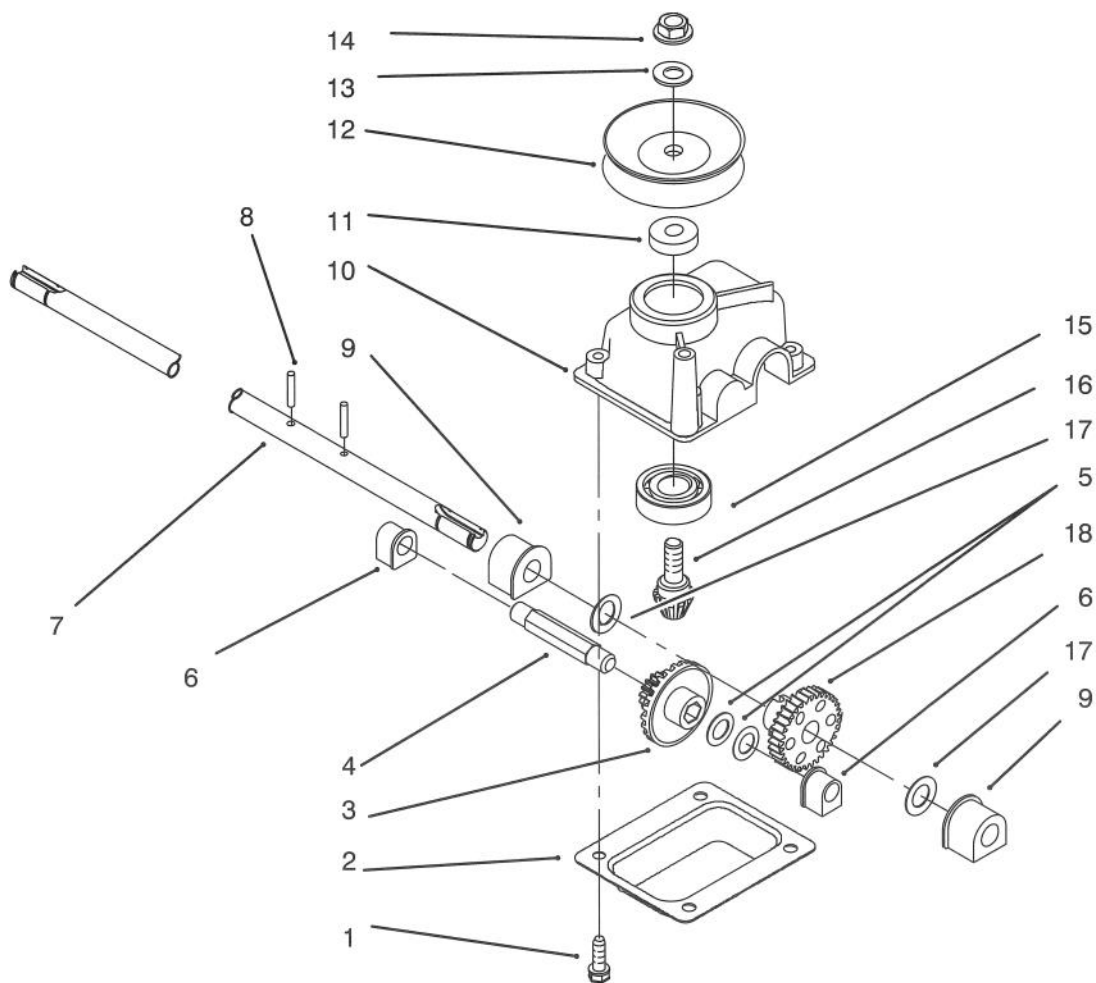

C-1292

GEAR CASE ASSEMBLY

Ref. No.	Part No.	Description	No. Used	Ref. No.	Part No.	Description	No. Used
1	32144-4	Screw - Taptite	4	10	614578	Gearcase	1
2	614668	Cover - Gear Case	1	11	62-6660	Spacer	1
3	55-3760	Pinion - 15 Tooth	1	12	614669	Pulley - Half	2
4	614696	Shaft - Intermediate	1	13	3256-24	Washer	1
5	36-4791	Washer	2	14	3296-5	Nut	1
6	60-8750	Bushing	2	15	38-7820	Bearing - Ball	1
7	614666	Shaft - Output	1	16	60-8890	Gear - Bevel Pinion	1
8	3285-19	Pin - Groove	2	17	36-4780	Washer - Thrust	2
9	60-8850	Bushing - Output	2	18	614596	Gear 34 Tooth	1

*Not Illustrated