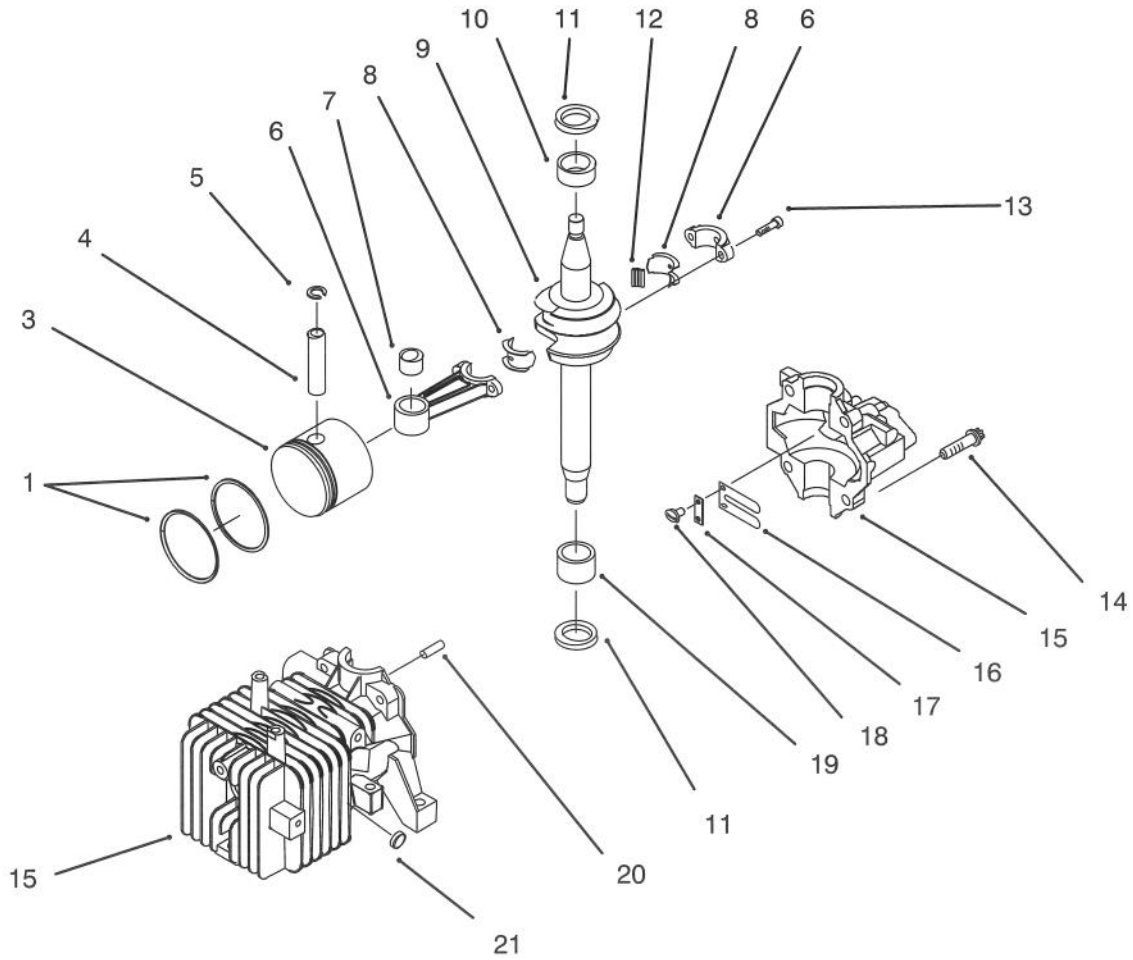

C-1294

2 CYCLE ENGINE ASSEMBLY

Ref. No.	Part No.	Description	No. Used
1	607199	Key - Crankshaft	1
2	614702	Screw	3
3	614675	Base - Shroud	1
4	684743	Flywheel Assembly	1
5	614640	Hub - Starter	1
6	614575	Nut - Hex. Flange	1
7	614702	Screw	1
8	684765	Shroud Assembly	1
9	614699	Screw	3
10	308052	Washer	1
11	613142	Spring - Throttle	1
12	612505	Air Vane	1
13	605522	Screw	1
14	612757	Collar - Air Vane Adj.	1

Ref. No.	Part No.	Description	No. Used
15	612502	Lever	1
16	610165	Retainer	1
17		Cable Throttle Ref.	1
18	314576	Screw	1
20	614686	Cover - Air Filter	1
21	614676	Element - Air Filter	1
22	612507	Screw - Carburetor	2
23	612503	Spacer	2
24	614680	Base - Air Filter	1
25	306531	Nut	1
26	92-1700	Carburetor Assembly	1
27	612574	Gasket - Carburetor	2
28	613143	Shield - Carburetor	1

C-1296

2 CYCLE ENGINE ASSEMBLY (Continued)

Ref. No.	Part No.	Description	No. Used
1	92-4922	Short Block	1
2	92-4085	Gasket - Exhaust	1
3	684179	Wire - Plug (Includes)	1
*	681678	Cover & Terminal	1
4	614008	Plug - Spark	1
5	92-1152	CD Ignition (Incl. Ref. #3)	1
6	613208	Screw - Hex. Washer Hd.	2
7	66-5370	Spring - Compression	1
8	66-5380	Brake Plate Assembly	1
9	92-4939	Screw - Shoulder	1
10	614702	Screw	1

C-1295

2 CYCLE ENGINE ASSEMBLY (Continued)

Ref. No.	Part No.	Description	No. Used
1	681737	Set - Rings, Piston	1
3	92-4923	Piston (Incl. Ref. # 1, 4 & 5)	1
*	92-4925	Piston & Connecting Rod (Incl. Ref. #1 - 7 & 13)	1
4	606608	Pin - Wrist	1
5	303712	Ring - Retaining	1
6	92-4921	Connecting Rod Assembly (Incl. Ref. # 7,8,12 & 13)	1
*	92-4926	Rod & Bearing (Incl. Ref.# 6 & 8)	1
7	92-4927	Bearing	1
8	677982	Liner - Split (Set of 2)	1