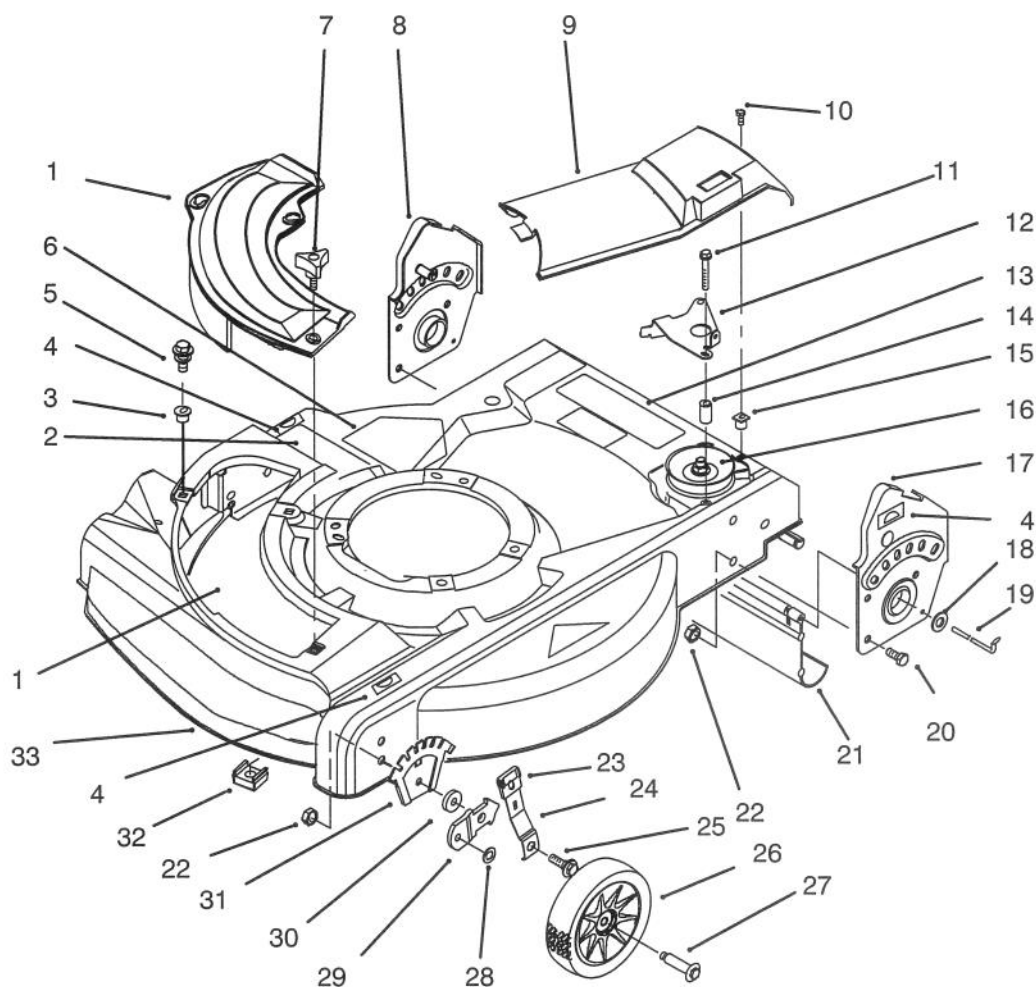

C-1289

DECK & WHEEL ASSEMBLY (Self Propelled)

Ref. No.	Part No.	Description	No. Used	Ref. No.	Part No.	Description	No. Used
1	614545	Cover Plate, Mulch	1	*	92-5427	Decal - Warning (French/English)	1
*	607560	Cover Plate	1	14	614673	Bushing - Actuator Plate	2
		NOTE : SEE PAGE i		15	605120	Grommet - Shroud Mtg.	1
		Accessories. Some model		16	684766	Gear Case Ass'y	1
		lawnmower may have one		17	684748	Handle Bracket Ass'y - LH	1
		or more accessories	1	18	92-2946	Bushing	2
2	92-1097	Decal - Danger (English)	1	19	92-1649	Rod - Trailing Shield	1
*	92-5428	Decal - Danger (French/English)	1	20	146209	Screw - Hex. Hd.	6
3	604604	Grommet - Plastic	2	21	92-1038	Shield - Trailing	1
4	92-2915	Decal - H. O. C. LH	2	22	3296-29	Nut	6
*	92-2914	Decal - H. O. C. RH	2	23	92-1008	Knob - H. O. C.	2
5	614677	Screw - Thread Forming	2	24	614687	Arm - Spring	2
6	39-5770	Decal - Danger (English)	1	25	614672	Bolt - Shoulder	2
*	92-5429	Decal - Danger (French/English)	1	26	684776	Wheel Assembly - 6"	2
7	614682	Knob	1	27	92-1099	Bolt - Wheel	2
8	684747	Handle Bracket Ass'y - RH	1	28	40-1940	Washer	2
9	614671	Cover - Drive	1	29	614637	Bracket - H. O. C.	2
10	32144-115	Screw	1	30	67-9760	Washer	2
11	92-1616	Screw - Thread Forming	2	31	92-4881	Plate H. O. C.	2
12	92-1052	Guide - Transmission	1	32	613765	Nut - Cage	1
13	92-4981	Decal - Warning	1	33	14-8229	Housing & Baffle Ass'y (Incl. Ref. # 1,2,3, & 13)	1
13	92-4981	Decal - Warning (English)	1				

*Not Illustrated