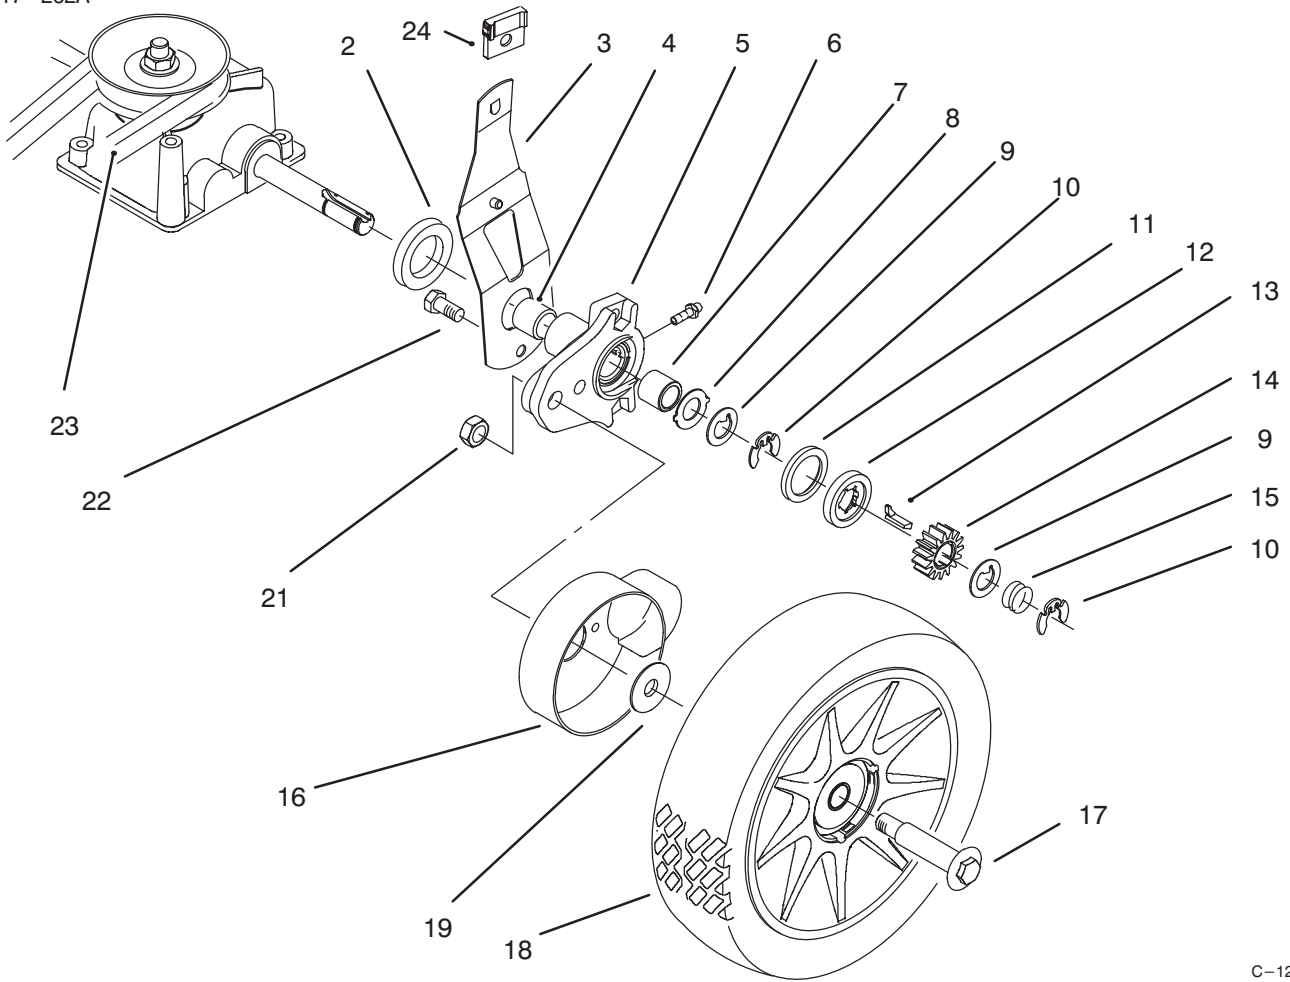

C-1291

REAR AXLE ASSEMBLY (Model No. 10301 Only)

Ref. No.	Part No.	Description	No. Used
2	614447	Spacer – Axle Shaft	2
3	92-1004	Spring Arm Ass'y	2
4	70-9760	Bushing	2
5	92-7746	Pivot Arm Ass'y – Rear	2
6		Fitting – Grease (Ref.)	2
7	47-2900	Bushing	2
8	65-4730	Washer – Thrust Pivot Arm	2
9	65-4740	Washer – Thrust, Keyed	4
10	65-2720	Ring – Klip	4
11	65-4710	Ring – Friction	2
12	65-4760	Washer – Clutch, Plastic	2
13	66-6050	Key – Rocking LH	1
*	66-6040	Key – Rocking, RH	1

Ref. No.	Part No.	Description	No. Used
14	65-4750	Gear – Pinion	2
15	65-4720	Spring – Compression	2
16	614427	Cover Wheel	2
17	92-1057	Bolt – Wheel	2
18	92-1042	Wheel Ass'y – 8"	2
19	614426	Washer – Stepped	2
21	610358	Nut	2
22	32144-85	Screw	2
23	92-1043	"V" Belt	1
24	92-1008	Knob	2

*Not Illustrated