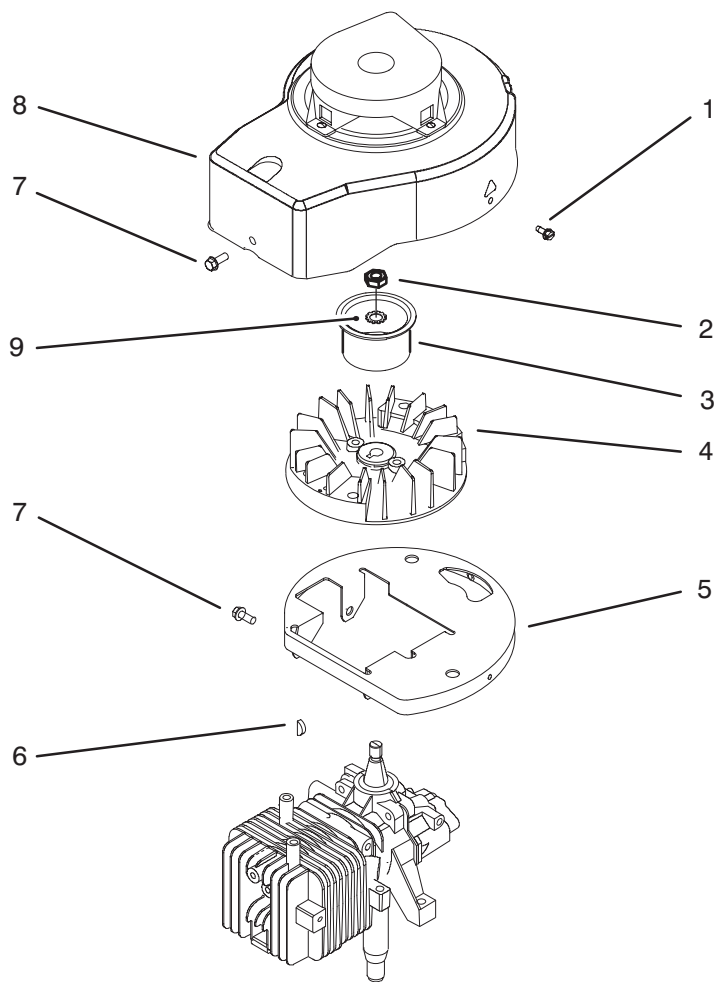

C-2128A

ENGINE ASSEMBLY

Ref. No.	Part No.	Description	No. Used	Ref. No.	Part No.	Description	No. Used
1	614699	Screw	3	6	607199	Key	1
2	130743	Nut	1	7	614702	Screw	4
3	614640	Hub - Starter	1	8	93-4304	Shroud Assembly	1
4	684743	Flywheel	1	9	316959	Washer - Lock	1
5	93-1216	Base - Shroud	1