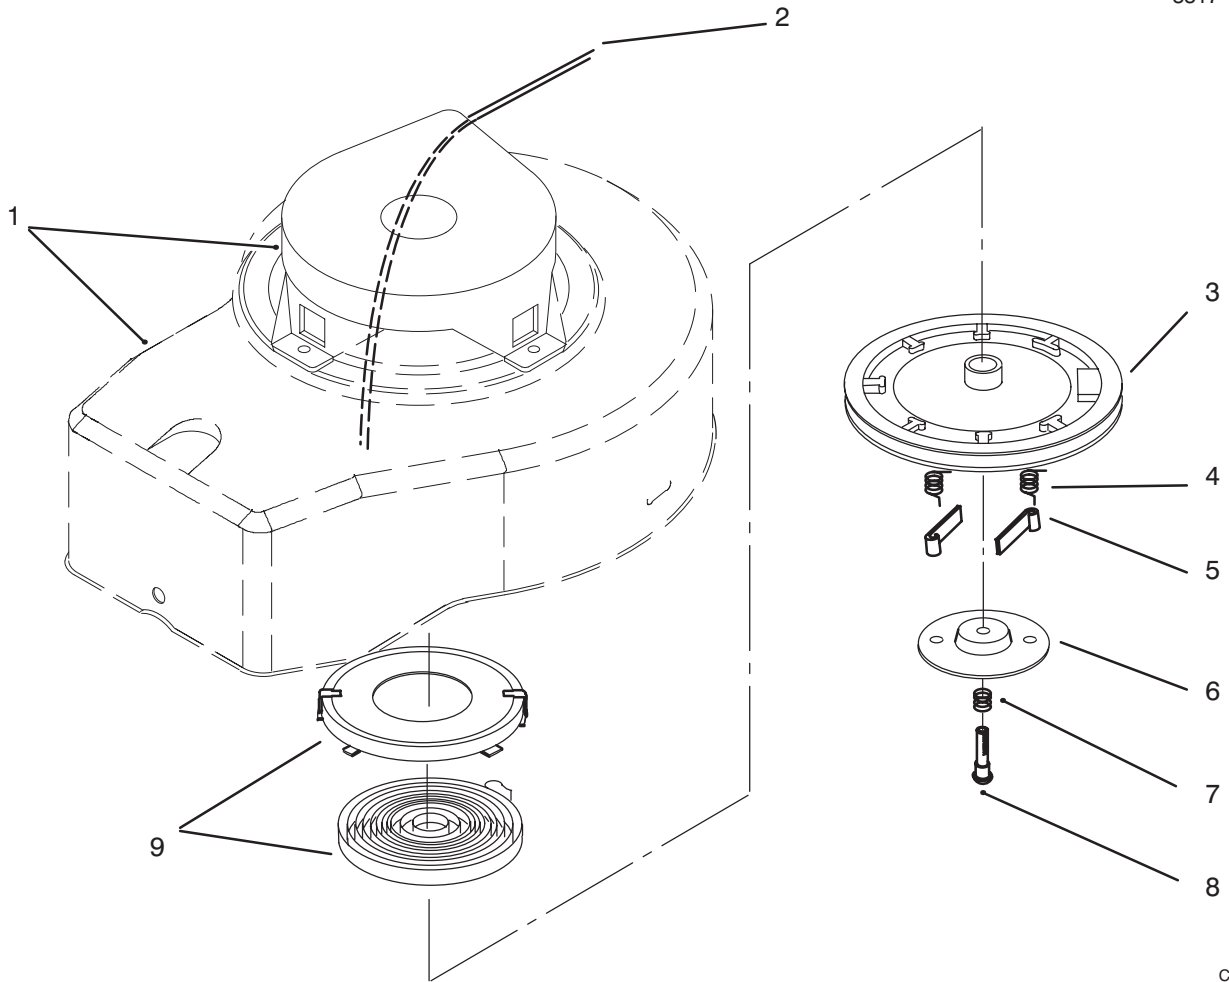

C-1309

RECOIL STARTER ASSEMBLY

Ref. No.	Part No.	Description	No. Used
1	93-4304	Housing Assembly	1
2	92-4928	Rope - Starter	1
3	92-4929	Pulley Assembly	1
4	92-4930	Spring - Dog	2
5	92-4931	Dog	2

Ref. No.	Part No.	Description	No. Used
6	92-9692	Retainer	1
7	92-4933	Screw	1
8	92-4934	Spring	1
9	92-4935	Spring Keeper Assembly	1