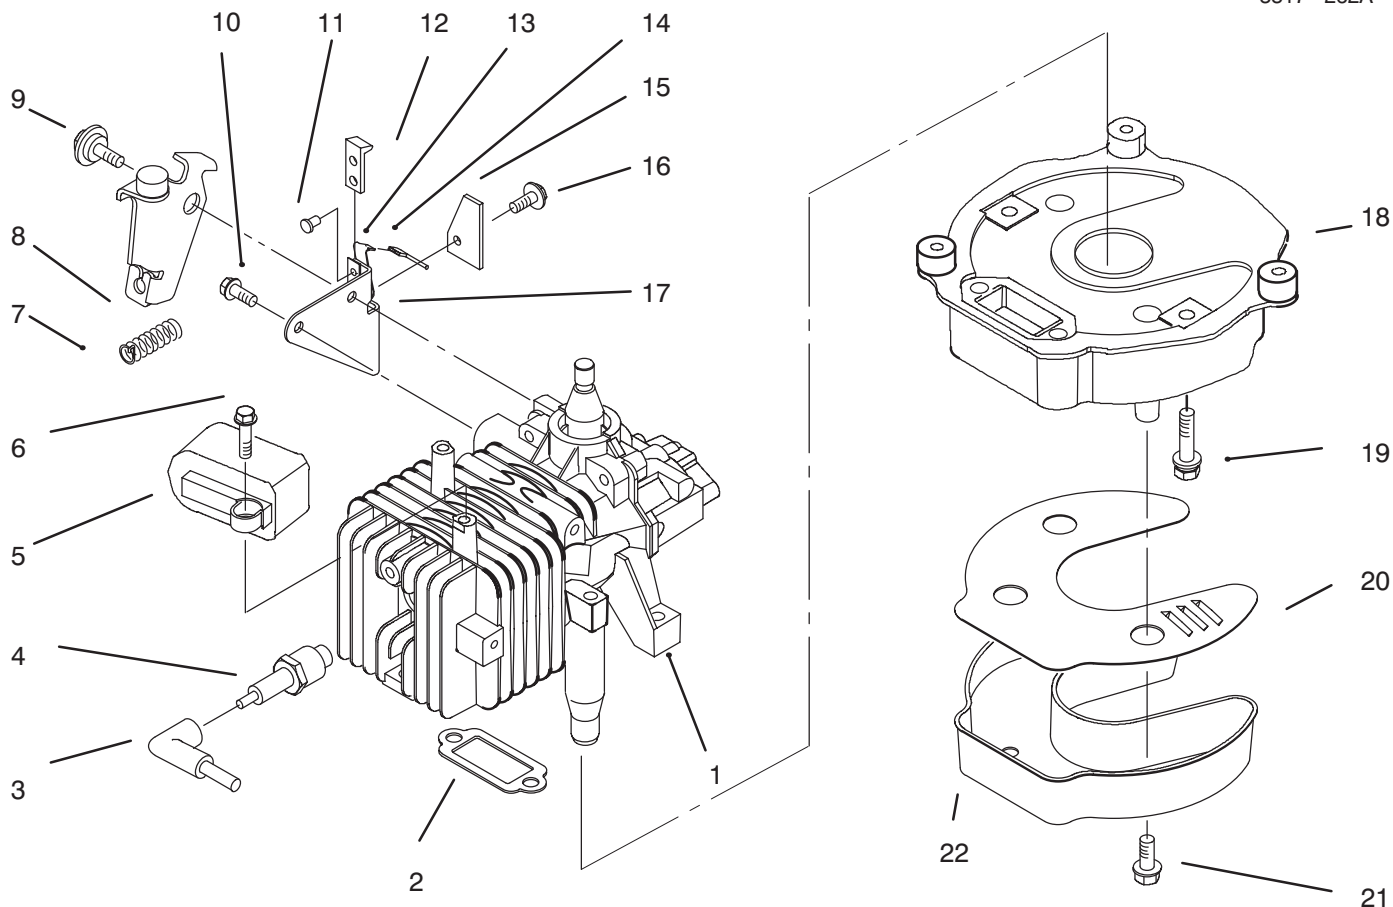

C-1296

ENGINE ASSEMBLY (Continued)

Ref. No.	Part No.	Description	No. Used
1	92-9693	Short Block (Incl. Ref. #2, Ref. #9 pg. 8)	1
2	93-1233	Gasket - Exhaust	1
3	92-1152	CD Ignition	1
*	681678	Cover & Terminal	1
4	614009	Plug - Spark	1
5	684049	CD Ignition (Incl. Ref. #3)	1
6	613208	Screw - Hex. Washer Hd.	2
7	66-5370	Spring - Compression	1
8	66-5380	Brake Plate Assembly	1
9	92-9698	Screw - Shoulder	1
10	614702	Screw	1

Ref. No.	Part No.	Description	No. Used
11	3290-459	Rivet - Plastic	2
12	92-2925	Strap - Insulation	1
13	60-9010	Strap - Ground	1
14	92-1156	Wire - Brake Switch Lead	1
15	53-4690	Stop - Ground Strap	1
16	12-5450	Screw - Thread Forming	1
17	14-6009	Mounting Plate	1
18	614654	Plate - Muffler	1
19	607601	Screw	4
20	614681	Baffle	1
21	609471	Screw	3
22	614674	Cover - Muffler	1

*Not Illustrated