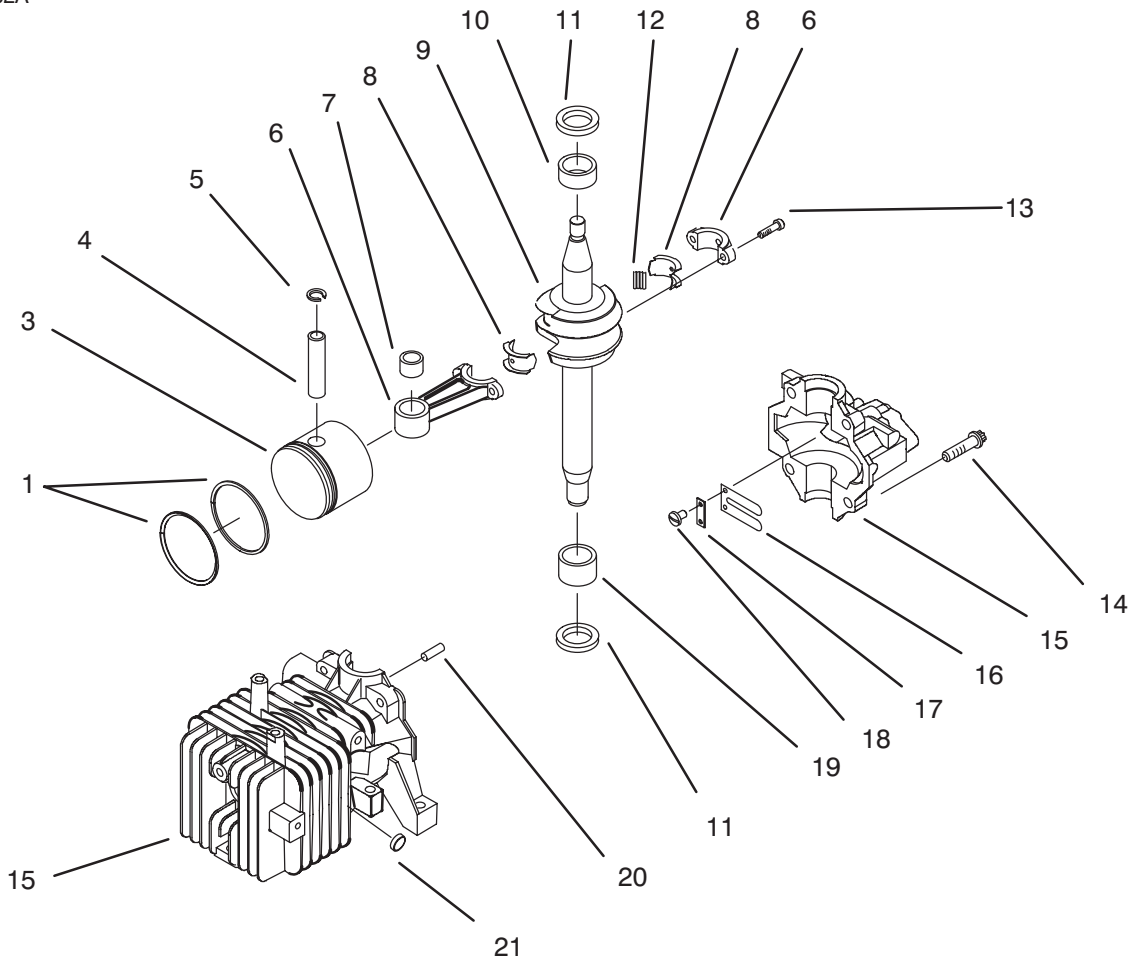

Ref. No.	Part No.	Description	No. Used
14	92-7729	Anchor - Cable (Upper) (Model No. 10301 Only)	1
15	321-48	Screw (Model No. 10201 Only)	1
	321-49	Screw (Model No. 10301 Only)	1
16	3296-73	Nut	1
17	92-7738	Cable - Brake	1
18	92-7734	Cable - Throttle	1
19	321-50	Screw	1
20	92-8632	Washer (Model No. 10201 Only)	1
21	93-3653	Guard - Handle (Qt'y 2 Model No. 10201 Only)	1

C-2129A

ENGINE ASSEMBLY (Continued)

Ref. No.	Part No.	Description	No. Used
2	609482	Screw	2
3	610383	Retainer – Filter	1
4	93-1231	Cover – Air Cleaner	1
5	609493	Element – Filter Air	1
6	611545	Plug	2

Ref. No.	Part No.	Description	No. Used
7	44-3174	Hose – Primer	1
8	92-9695	Carburetor Assembly (Incl. Ref. #9)	1
9	92-4948	Gasket – Carburetor	2
10	93-1221	Shield – Carburetor	1

C-1296

ENGINE ASSEMBLY (Continued)

Ref. No.	Part No.	Description	No. Used
1	92-9693	Short Block (Incl. Ref. #2, Ref. #9 pg. 8)	1
2	93-1233	Gasket - Exhaust	1
3	92-1152	CD Ignition	1
*	681678	Cover & Terminal	1
4	614009	Plug - Spark	1
5	684049	CD Ignition (Incl. Ref. #3)	1
6	613208	Screw - Hex. Washer Hd.	2
7	66-5370	Spring - Compression	1
8	66-5380	Brake Plate Assembly	1
9	92-9698	Screw - Shoulder	1
10	614702	Screw	1

*Not Illustrated

C-1295

ENGINE ASSEMBLY (Continued)

Ref. No.	Part No.	Description	No. Used
1	681737	Set - Ring	1
3	92-4923	Piston & Ring Set	1
*	92-4925	Piston & Connecting Rod (Incl. Ref. #1-8, 12, & 13)	1
4	606608	Pin - Wrist	1
5	303712	Ring - Retaining	2
6	92-4921	Connecting Rod Assembly (Incl. Ref. #6-8, 12, & 13)	1
7	92-4927	Bearing	1
8	677982	Liner - Split (Set of 2)	1
9	92-6375	Crankshaft	1
10	681830	Bearing - Upper Main	1
11	611396	Seal - Oil	2
12	683911	Bearing - Needle	1