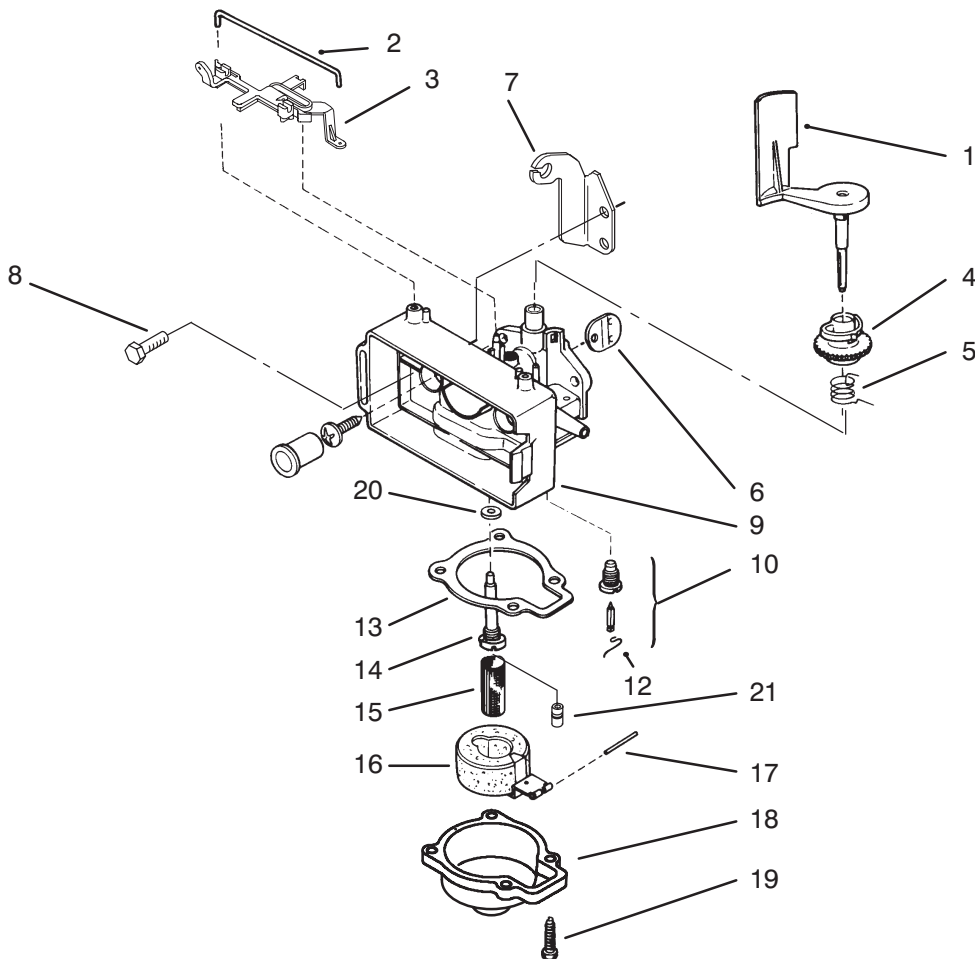

*Not Illustrated

C-1295

ENGINE ASSEMBLY (Continued)

Ref. No.	Part No.	Description	No. Used
1	681737	Set - Ring	1
3	92-4923	Piston & Ring Set	1
*	92-4925	Piston & Connecting Rod (Incl. Ref. #1-8, 12, & 13)	1
4	606608	Pin - Wrist	1
5	303712	Ring - Retaining	2
6	92-4921	Connecting Rod Assembly (Incl. Ref. #6-8, 12, & 13)	1
7	92-4927	Bearing	1
8	677982	Liner - Split (Set of 2)	1
9	92-6375	Crankshaft	1
10	681830	Bearing - Upper Main	1
11	611396	Seal - Oil	2
12	683911	Bearing - Needle	1

Ref. No.	Part No.	Description	No. Used
13	611393	Screw - Hex. Hd.	2
14	614636	Screw - Torx. Washer Hd.	4
15	93-4311	Cylinder & Crankcase Cover (Incl. Ref. #14, 16-18, 20, 21, & Sealer)	1
16	602588	Reed - Carburetor	1
17	602587	Reed - Backup Plate	1
18	612872	Screw	2
19	681831	Bearing - Needle	1
20	609629	Dowel	1
21	609123	Plug - Core	4
*	684725	Cylinder & Crankcase Ass'y	1
*	610372	Sealer	1

*Not Illustrated

C-1309

RECOIL STARTER ASSEMBLY

Ref. No.	Part No.	Description	No. Used
1	93-4304	Housing Assembly	1
2	92-4928	Rope - Starter	1
3	92-4929	Pulley Assembly	1
4	92-4930	Spring - Dog	2
5	92-4931	Dog	2

Ref. No.	Part No.	Description	No. Used
6	92-9692	Retainer	1
7	92-4933	Screw	1
8	92-4934	Spring	1
9	92-4935	Spring Keeper Assembly	1

C-2130A

CARBURETOR ASSEMBLY

Ref. No.	Part No.	Description	No. Used	Ref. No.	Part No.	Description	No. Used
1	92-6376	Air Vane & Shaft	1	12	603145	Spring	1
2	610165	Retainer - Speed Control	1	13	602850	Gasket	1
3	93-1225	Lever - Speed Adjust	1	14	92-6371	Nozzle	1
4	610834	Collar - Air Vane	1	15	611071	Filter - Fuel	1
5	92-4944	Spring - Governor	1	16	678113	Float & Arm Assembly	1
6	92-6373	Disc - Throttle	1	17	92-6389	Pin	1
7	92-4949	Bracket - Throttle Control	1	18	92-9691	Float Chamber	1
8	613269	Screw	2	19	608850	Screw	4
9	92-6377	Carburetor Body	1	20	612383	Washer	1
10	92-9697	Kit - Float Valve, Body & Seat (Incl. Ref. #12)	1	21	92-6370	Main Jet	1
				*	92-6385	Jet - High Altitude	1
				*	92-9695	Carburetor Assembly	1