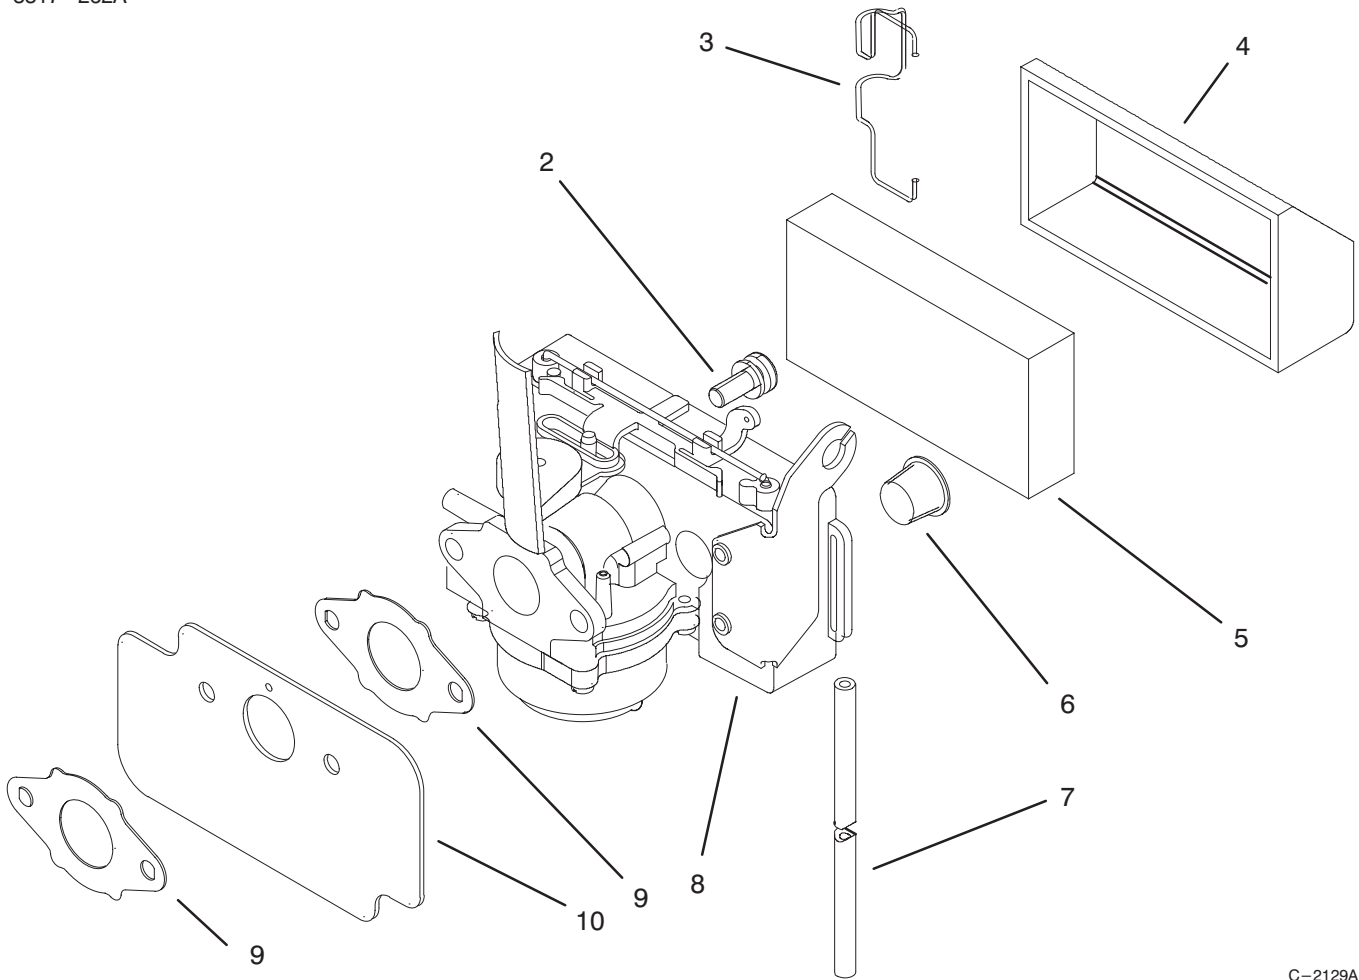

C-2129A

ENGINE ASSEMBLY (Continued)

Ref. No.	Part No.	Description	No. Used
2	609482	Screw	2
3	610383	Retainer – Filter	1
4	93-1231	Cover – Air Cleaner	1
5	609493	Element – Filter Air	1
6	611545	Plug	2

Ref. No.	Part No.	Description	No. Used
7	44-3174	Hose – Primer	1
8	92-9695	Carburetor Assembly (Incl. Ref. #9)	1
9	92-4948	Gasket – Carburetor	2
10	93-1221	Shield – Carburetor	1