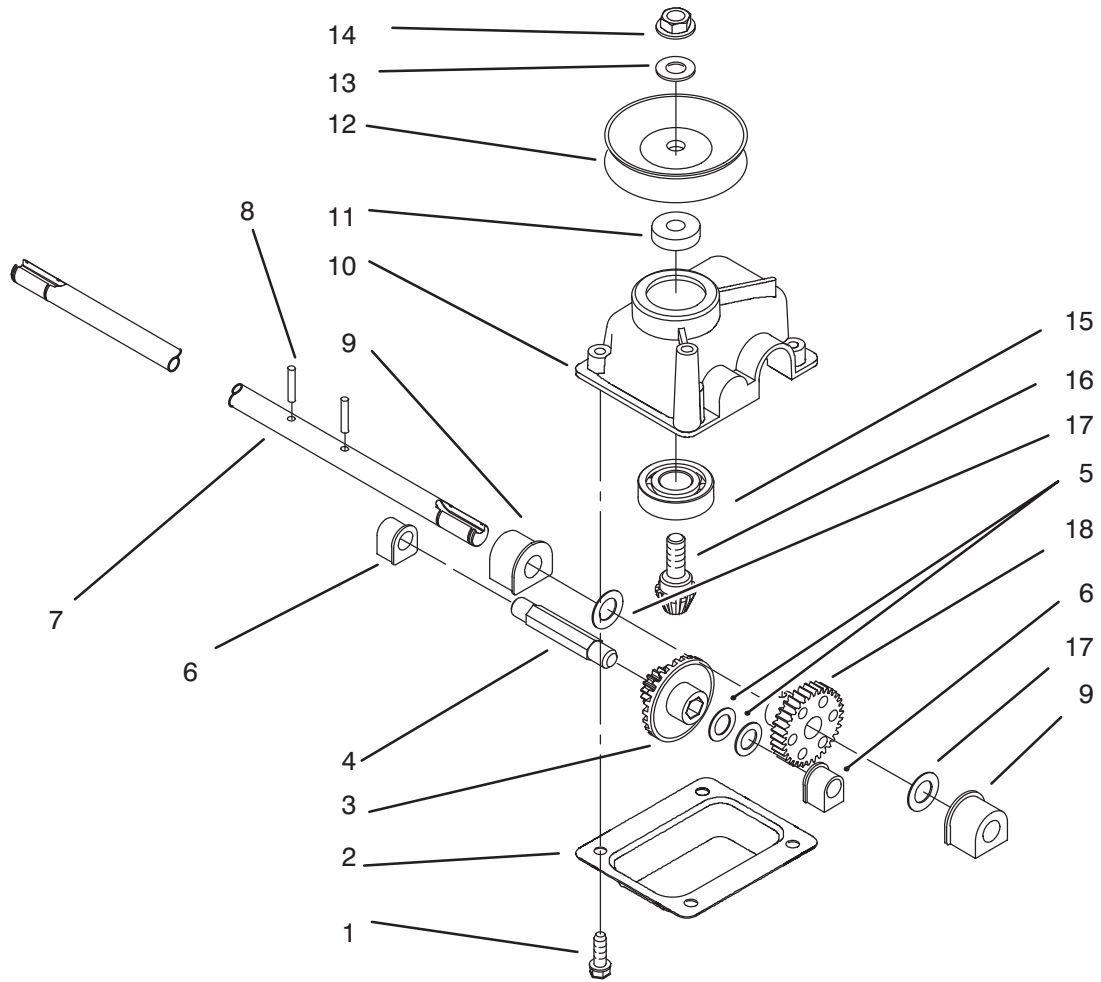

C-1292

GEAR CASE ASSEMBLY (Model No. 10301 Only)

Ref. No.	Part No.	Description	No. Used
1	32144-4	Screw - Taptite	4
2	614668	Cover - Gear Case	1
3	55-3760	Pinion - 15 Tooth	1
4	614696	Shaft - Intermediate	1
5	36-4791	Washer	2
6	60-8750	Bushing	2
7	614666	Shaft - Output	1
8	3285-19	Pin - Groove	2
9	60-8850	Bushing - Output	2

Ref. No.	Part No.	Description	No. Used
10	92-7727	Gearcase	1
11	62-6660	Spacer	1
12	614669	Pulley - Half	2
13	3256-24	Washer	1
14	3296-5	Nut	1
15	38-7820	Bearing - Ball	1
16	60-8890	Gear - Bevel Pinion	1
17	36-4780	Washer - Thrust	2
18	614596	Gear 34 Tooth	1