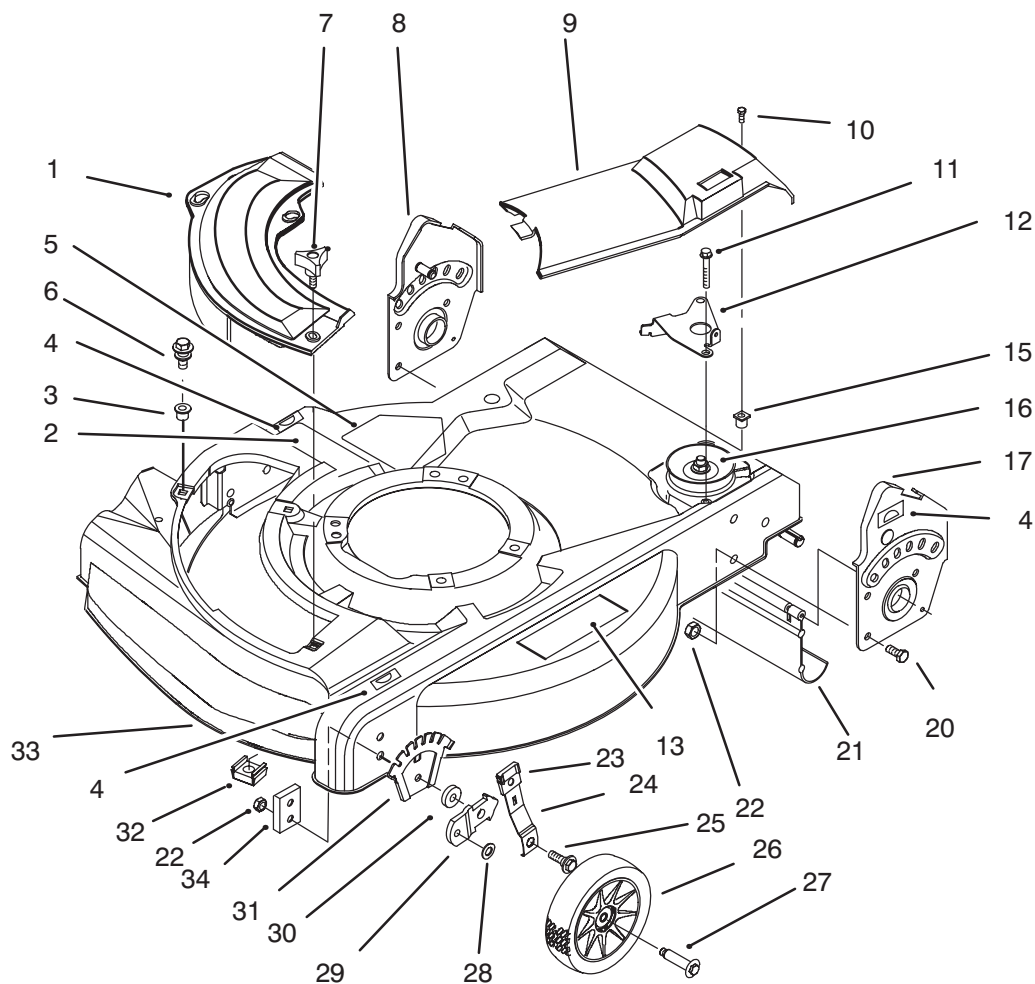

C-1289A

DECK & WHEEL ASSEMBLY (Model No. 10301 Only)

Ref. No.	Part No.	Description	No. Used	Ref. No.	Part No.	Description	No. Used
1	92-8630	Cover Plate, Mulch	1	15	605120	Grommet - Shroud Mtg.	1
*	607560	Cover Plate	1	16	92-7735	Gear Case Ass'y	1
2	92-1097	Decal - Danger (English)	1	17	92-7724	Handle Bracket Ass'y - LH	1
*	92-5428	Decal - Danger (French/English)	1	20	322-3	Screw - Hex. Hd.	6
3	604604	Grommet - Plastic	2	21	92-8647	Shield - Trailing	1
4	92-2915	Decal - H. O. C. LH	2	22	3296-29	Nut	6
*	92-2914	Decal - H. O. C. RH	2	23	92-1008	Knob - H. O. C.	4
5	39-5770	Decal - Danger (English)	1	24	614687	Arm - Spring	2
*	92-5429	Decal - Danger (French/English)	1	25	614672	Bolt - Shoulder	2
6	614677	Screw - Thread Forming	2	26	684776	Wheel Assembly - 6"	2
7	614682	Knob	1	27	92-1099	Bolt - Wheel	2
8	92-7723	Handle Bracket Ass'y - RH	1	28	40-1940	Washer	2
9	614671	Cover - Drive	1	29	614637	Bracket - H. O. C.	2
10	92-9665	Screw	1	30	92-4890	Washer	2
11	49-2040	Screw - Thread Forming	2	31	92-4881	Plate H. O. C.	2
12	92-7728	Guide - Transmission	1	32	613765	Nut - Cage	1
13	93-7250	Decal - Warning	1	33	16-4369	Housing & Baffle Ass'y (Incl. Ref. # 2-6, 13 & 32)	1
*	93-7253	Decal - Warning (French)	1	34	92-7731	Plate - Baffle	2

*Not Illustrated