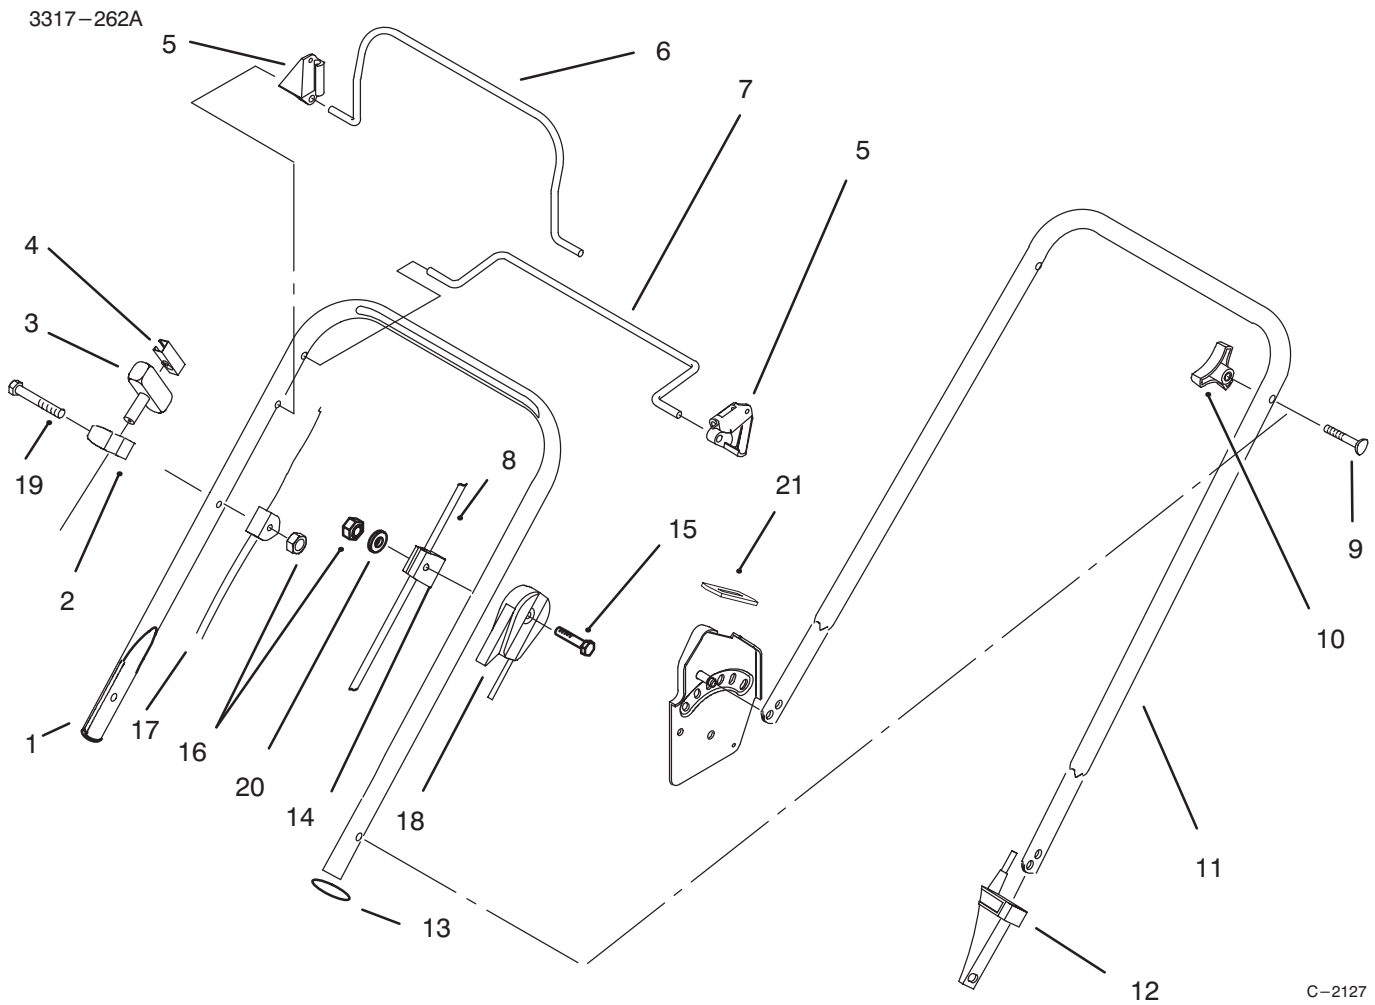

HANDLE ASSEMBLY

Ref. No.	Part No.	Description	No. Used
1	92-7737	Handle - Upper	1
2	92-7720	Guide - Rope	1
3	612825	Handle - Starter	1
4	612824	Clip - Rope Insert	1
5	92-5412	Stop - Pivot	2
6	92-1002	Bail - Brake	1
7	92-1001	Bail - Control (Model No. 10301 Only)	1
8	92-7726	Cable - Traction	1
9	614697	Screw - Handle	2
10	614243	Knob - Handle	2
11	614643	Handle - Lower	1
12	614693	Anchor - Cable (Lower) (Model No. 10301 Only)	1
13	614249	Tie Strap	A/R

Ref. No.	Part No.	Description	No. Used
14	92-7729	Anchor - Cable (Upper) (Model No. 10301 Only)	1
15	321-48	Screw (Model No. 10201 Only)	1
	321-49	Screw (Model No. 10301 Only)	1
16	3296-73	Nut	1
17	92-7738	Cable - Brake	1
18	92-7734	Cable - Throttle	1
19	321-50	Screw	1
20	92-8632	Washer (Model No. 10201 Only)	1
21	93-3653	Guard - Handle (Qt'y 2 Model No. 10201 Only)	1